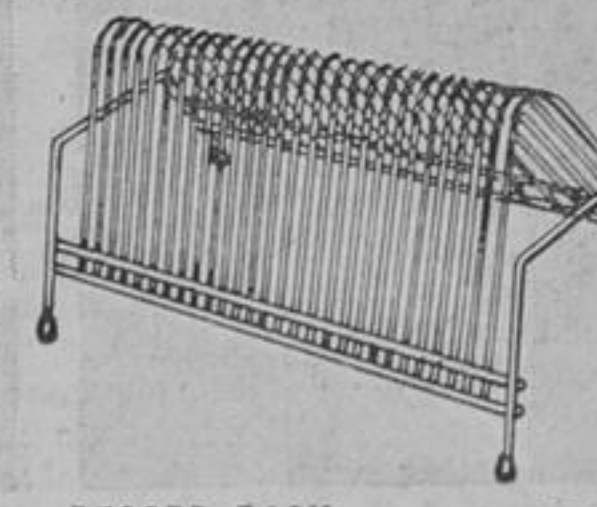

1 lb. Kresfair Chocolates  
Kresge Special 88¢

12 oz. PEANUT BRITTLE  
Kresge Special 2 pkgs. 88¢

VACUUM BOTTLE  
Kresge Special 88¢

5 in 1 SCREWDRIVER  
Kresge Special 88¢

EVEREADY "D" BATTERIES  
2 per Card 2 cards 88¢

12 oz. BRIDGE MIXTURE  
Kresge Special 2 pkgs. 88¢

RECORD RACK  
Kresge Special 88¢

SHOE RACK  
Kresge Special 88¢

SCOTTIES TISSUES 400's  
Kresge Special 3 paks 88¢

LINT PIC-UP & REFILL  
Kresge Special 88¢