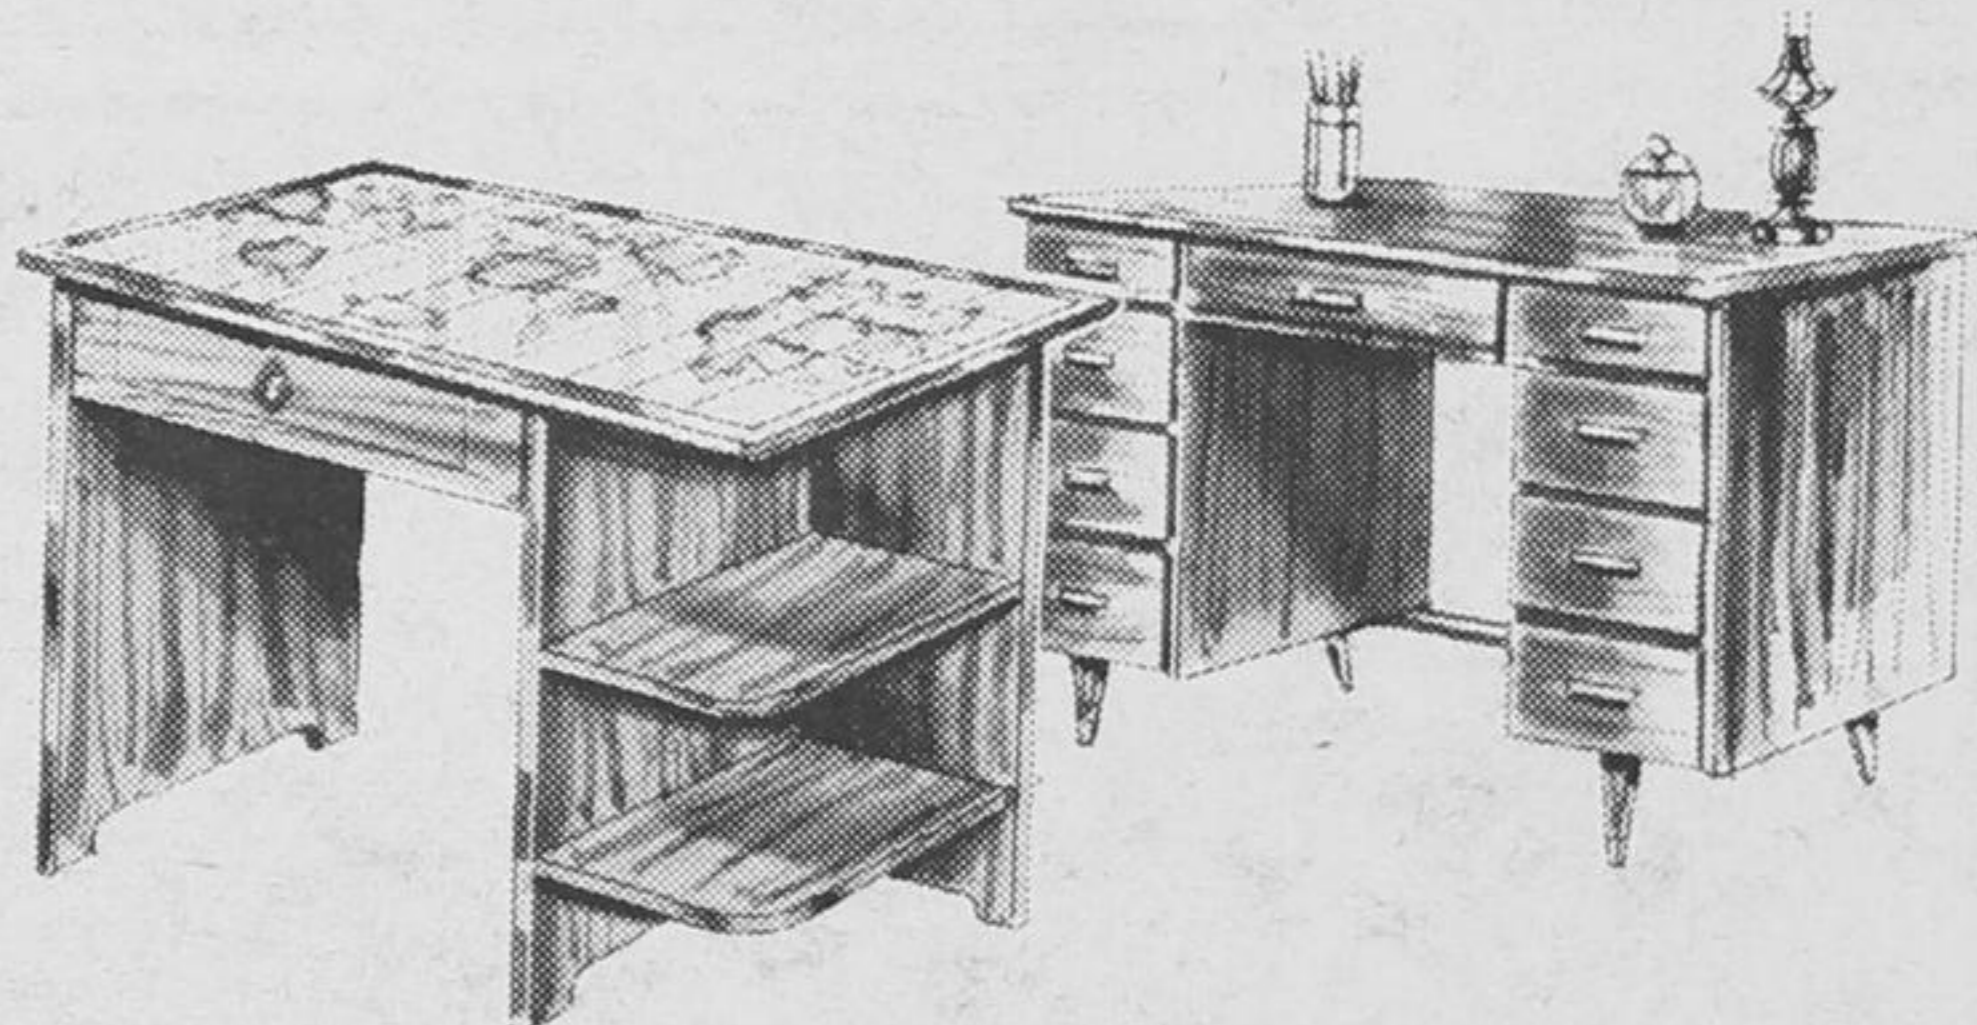

ARBORITE TOP DESK with MAP OF THE WORLD

Ideal for students! Fits in almost anywhere. Perfect for the student's bedroom. Shelves and center drawer. Arborite top with map of the world. 31" wide and 20" deep, 30" high.

34.95

BIG TWIN PEDESTAL STUDENT'S DESK

Business-like desk is a roomy 42" wide 19½" deep and 30" high with plenty of drawer space. Lustrous, tough walnut finish will blend with any decor.

49.95

ELEGANT FOUR SEATERS in Rich Looking Boucle with "Locked-in-Foam" Back

Reg. $199.95 quality

159.95

SAVE $40 on one of our finest designs in contemporary styling upholstered in finely tailored end-of-the-bolt boucles. Big enough for four people, the sofa will fill a wall. The backs are foam filled, pre-formed and tufted as shown. The seats are foam over double-tied no-sag construction. The showwood is walnut. Choice of colors. Includes sofa and matching chair.