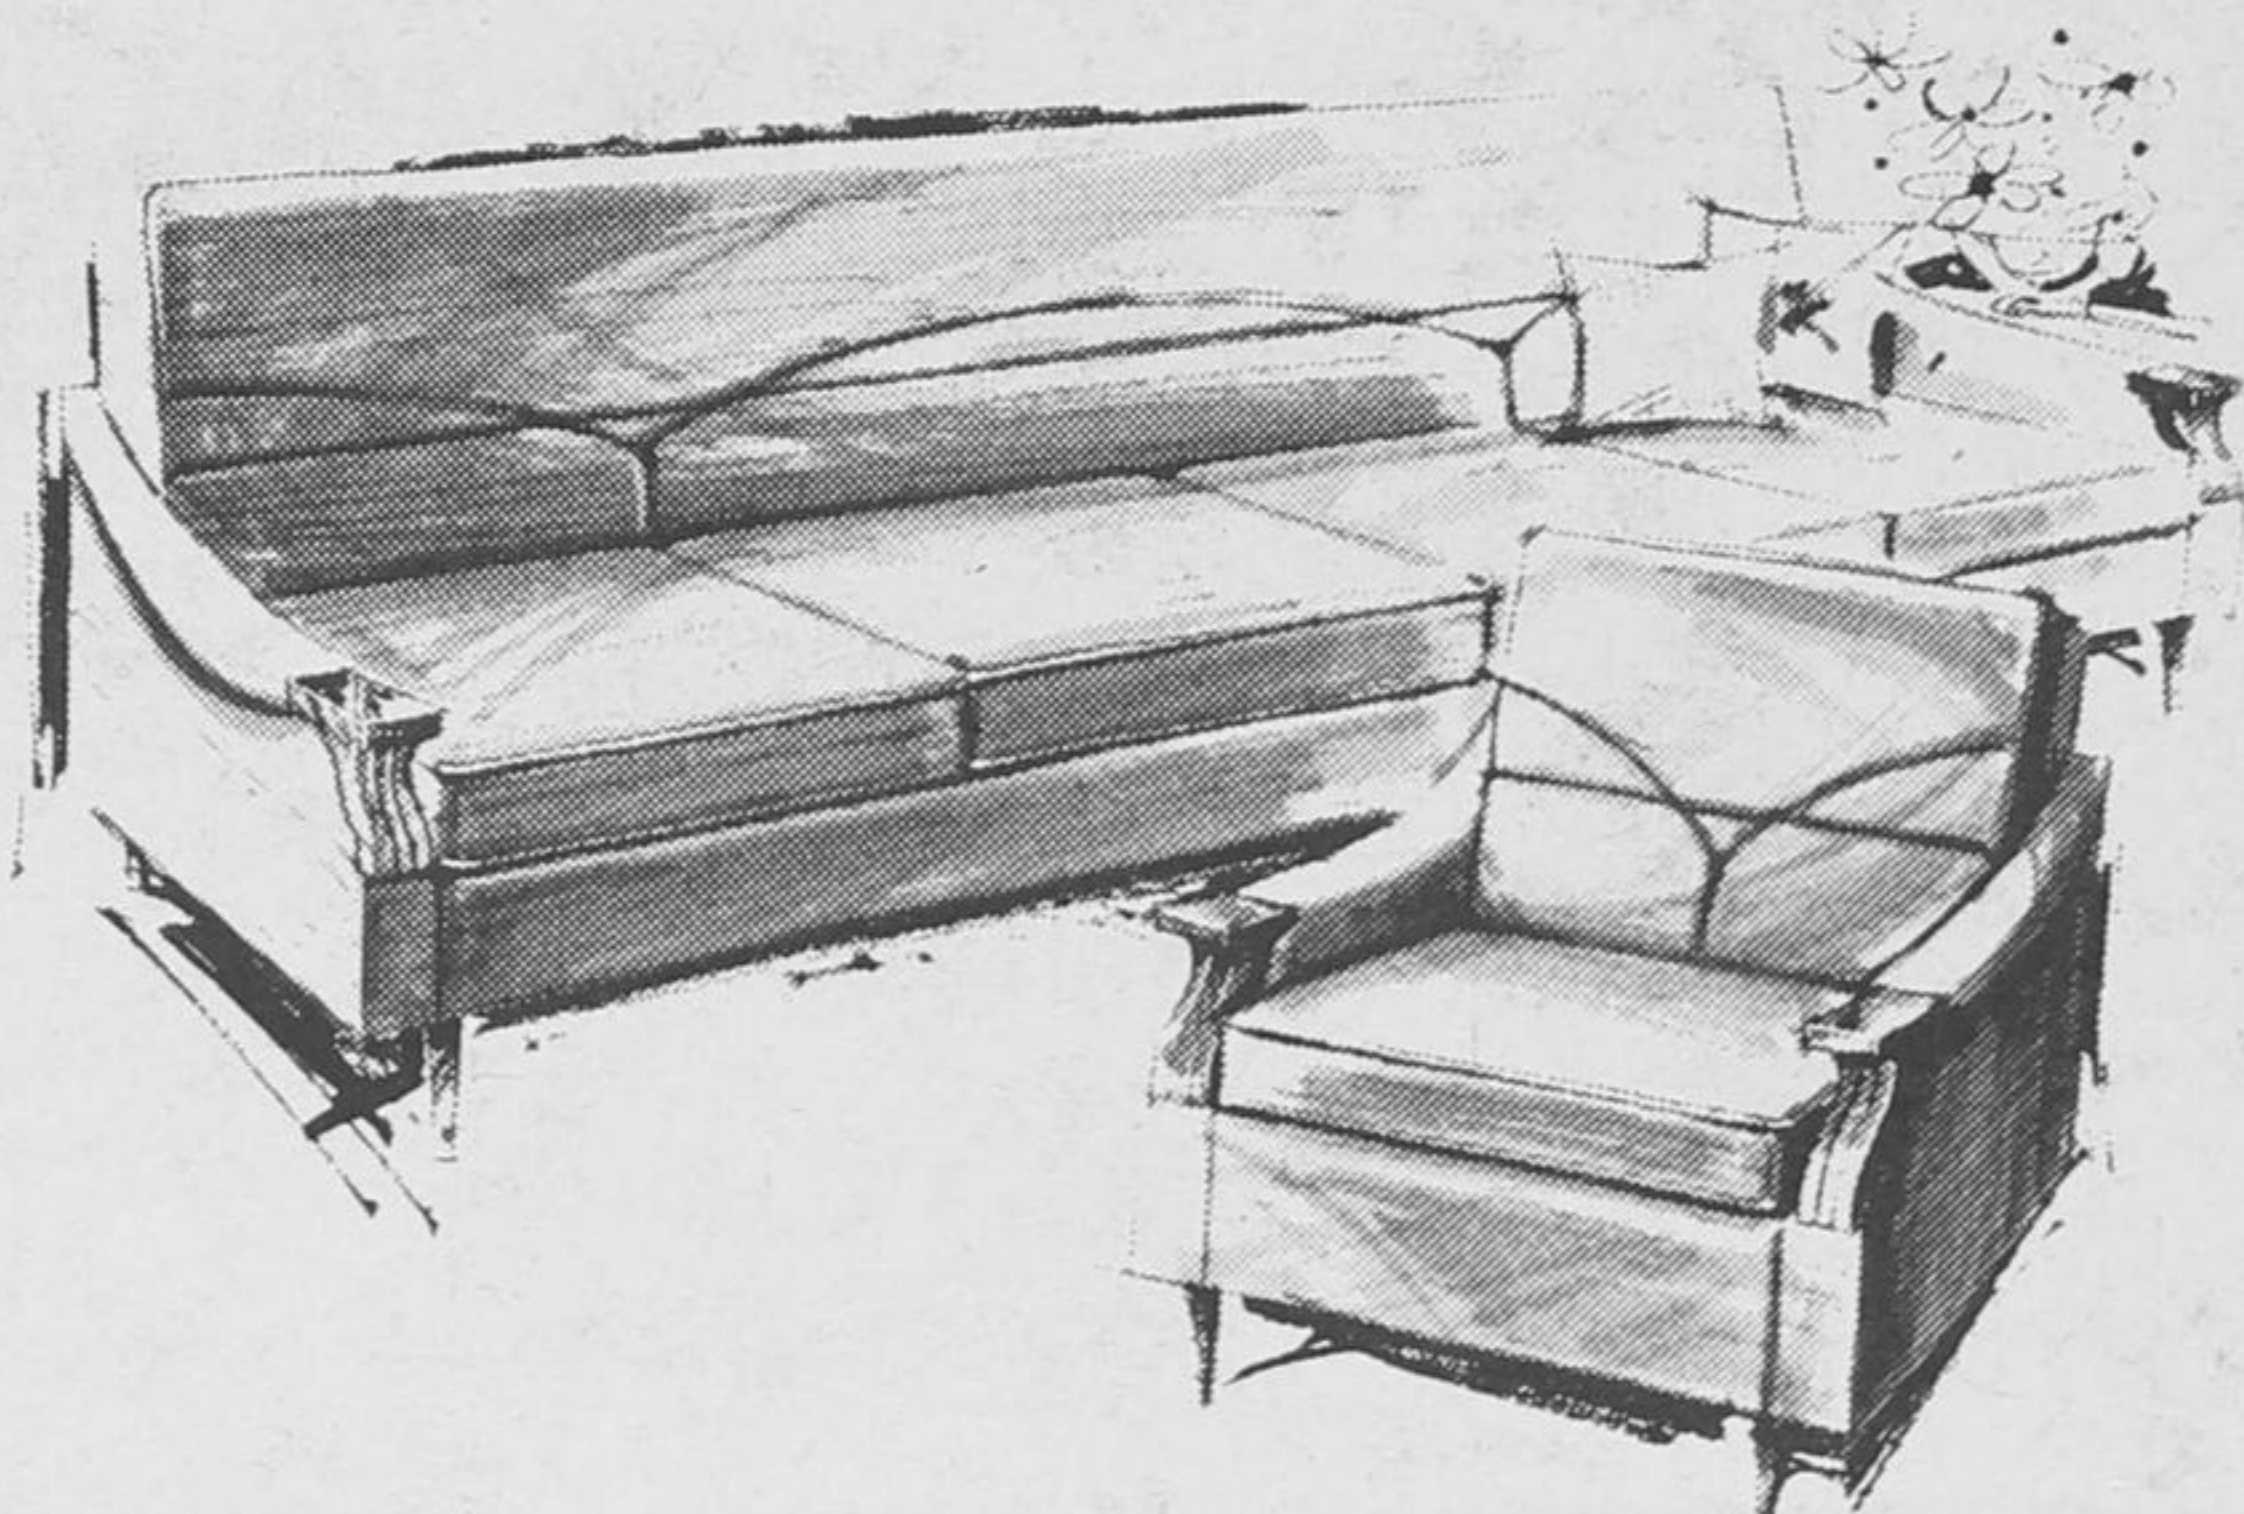

### BIG TWIN PEDESTAL STUDENT'S DESK

Business-like desk is a roomy 42" wide 19½" deep and 30" high with plenty of drawer space. Lustrous, tough walnut finish will blend with any decor.

**49.95**

## ELEGANT FOUR SEATERS in Rich Looking Boucle with "Locked-in-Foam" Back

Reg. \$199.95 quality

**159.95**

SAVE \$40 on one of our finest designs in contemporary styling upholstered in finely tailored end-of-the-bolt boucles. Big enough for four people, the sofa will fill a wall. The backs are foam filled, pre-formed and tufted as shown. The seats are foam over double-tied no-sag construction. The showwood is walnut. Choice of colors. Includes sofa and matching chair.