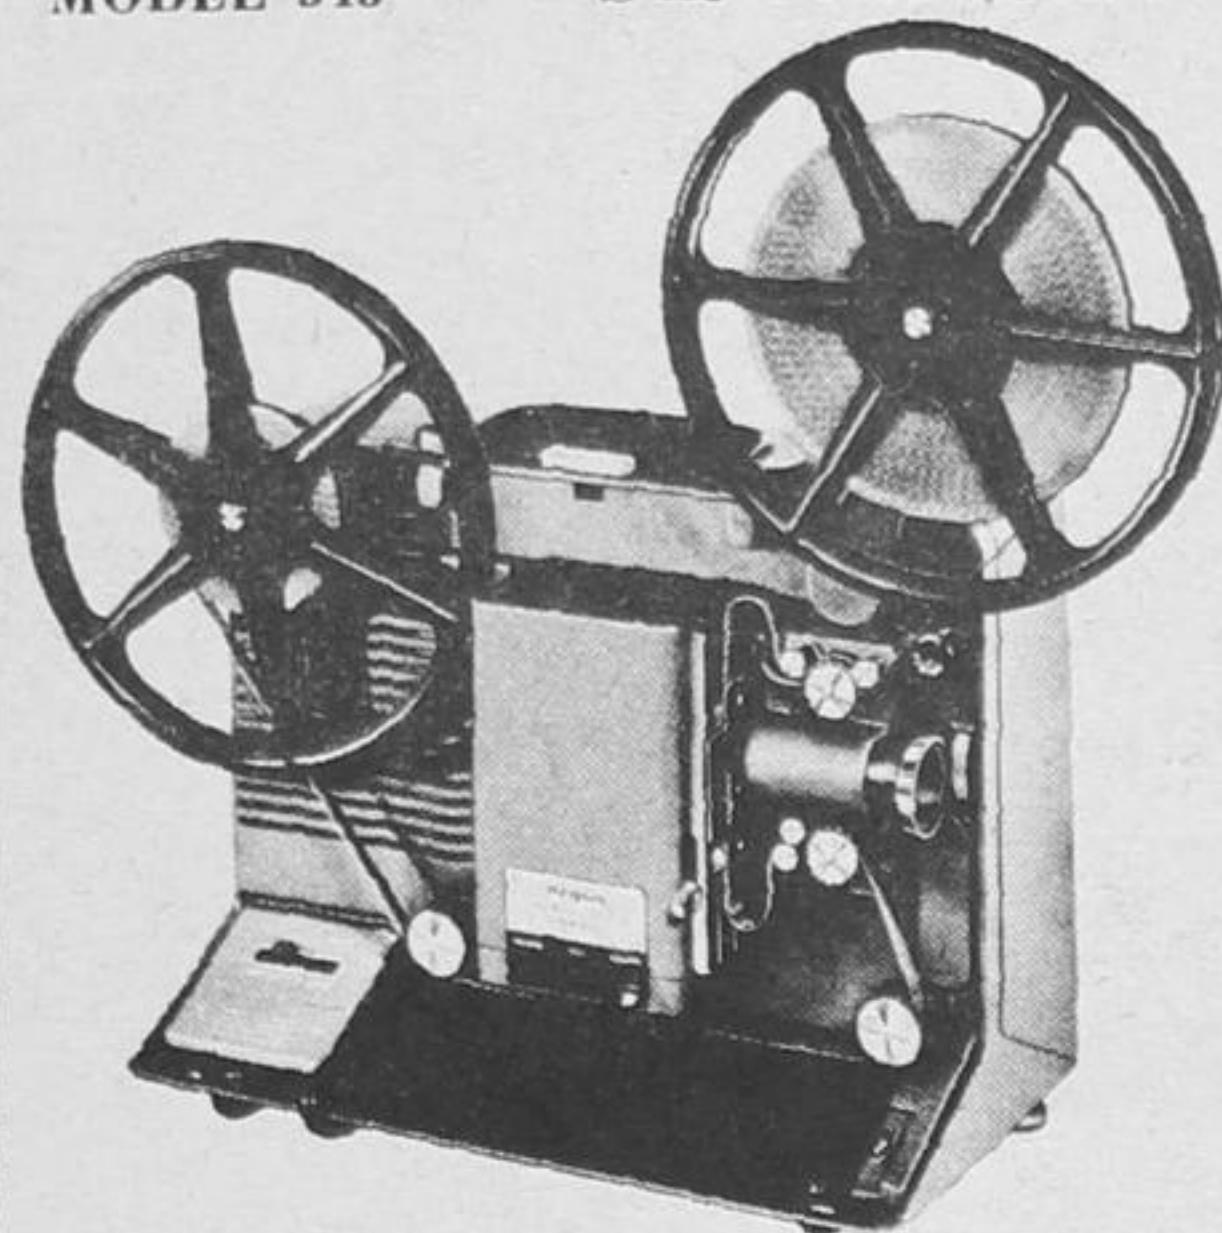

SAVE at ATLAS' CENTENNIAL SALE

Automatic Color-Slide Projector.
Features forward and reverse slide changing, focusing by remote control. Has Universal f/3.5 lens, brilliant 500-watt CZA lamp, single slide editor, elevation and fine focus controls, turbo-blower cooling, steel and aluminum self-contained case. Uses long-play Spacesaver trays.

Mfgs. suggested List Price \$115.00
MODEL 543 Sale Price \$89.95

DUAL 8 PROJECTOR
Manufacturer: Keystone
Features: Keystone K-650Z. Zoom projection or easily converted into standard prime lens projector. Automatic reel-to-reel loading. Standard 8/Super 8 interchange with the flick of a switch, allowing Super 8 and Standard 8 films to be spliced together onto the same reel. Forward, still, reverse and re-wind controlled by a single lever. DFG lamp provides brightness equal to 750w.

Special \$109.95

Showmaster Super Eight manual threading projector. Has 500 watt brilliance, crisp f/1.5 lens, 400-foot reel capacity for half-hour shows, single lever control for forward, still and reverse projection, self contained diecast case, lifetime lubrication. An exceptional value.