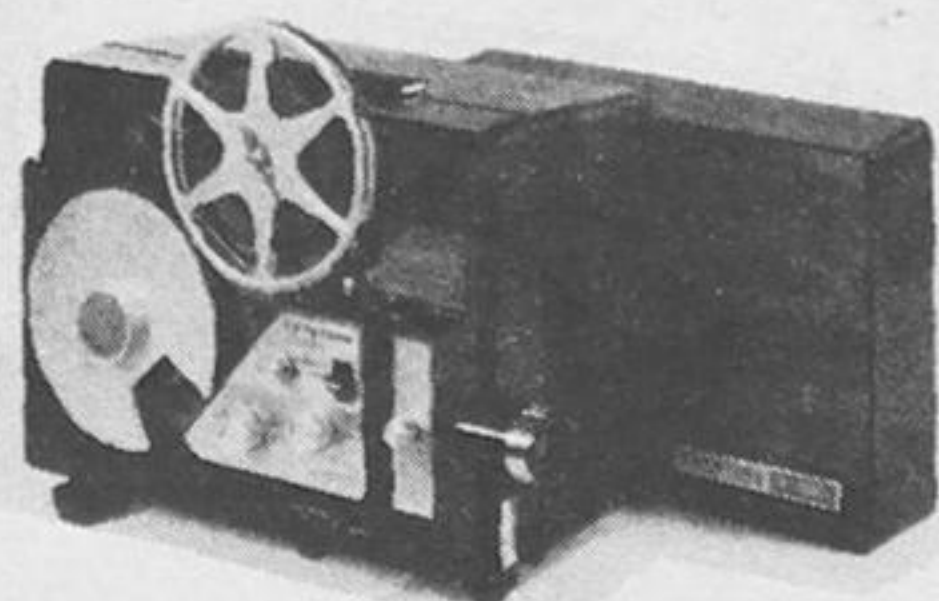

SAVE at ATLAS' CENTENNIAL SALE

Automatic Color-Slide Projector.
Features forward and reverse slide changing, focusing by remote control. Has Universal f/3.5 lens, brilliant 500-watt CZA lamp, single slide editor, elevation and fine focus controls, turbo-blower cooling, steel and aluminum self-contained case. Uses long-play Spacesaver trays.

Mfgs. suggested List Price \$115.00
MODEL 543 Sale Price \$89.95

DUAL 8 PROJECTOR
Manufacturer: Keystone
Features: Keystone K-650Z. Zoom projection or easily converted into standard prime lens projector. Automatic reel-to-reel loading. Standard 8/Super 8 interchange with the flick of a switch, allowing Super 8 and Standard 8 films to be spliced together onto the same reel. Forward, still, reverse and re-wind controlled by a single lever. DFG lamp provides brightness equal to 750w.

Special \$109.95

Showmaster Super Eight manual threading projector. Has 500 watt brilliance, crisp f/1.5 lens, 400-foot reel capacity for half-hour shows, single lever control for forward, still and reverse projection, self contained diecast case, lifetime lubrication. An exceptional value.