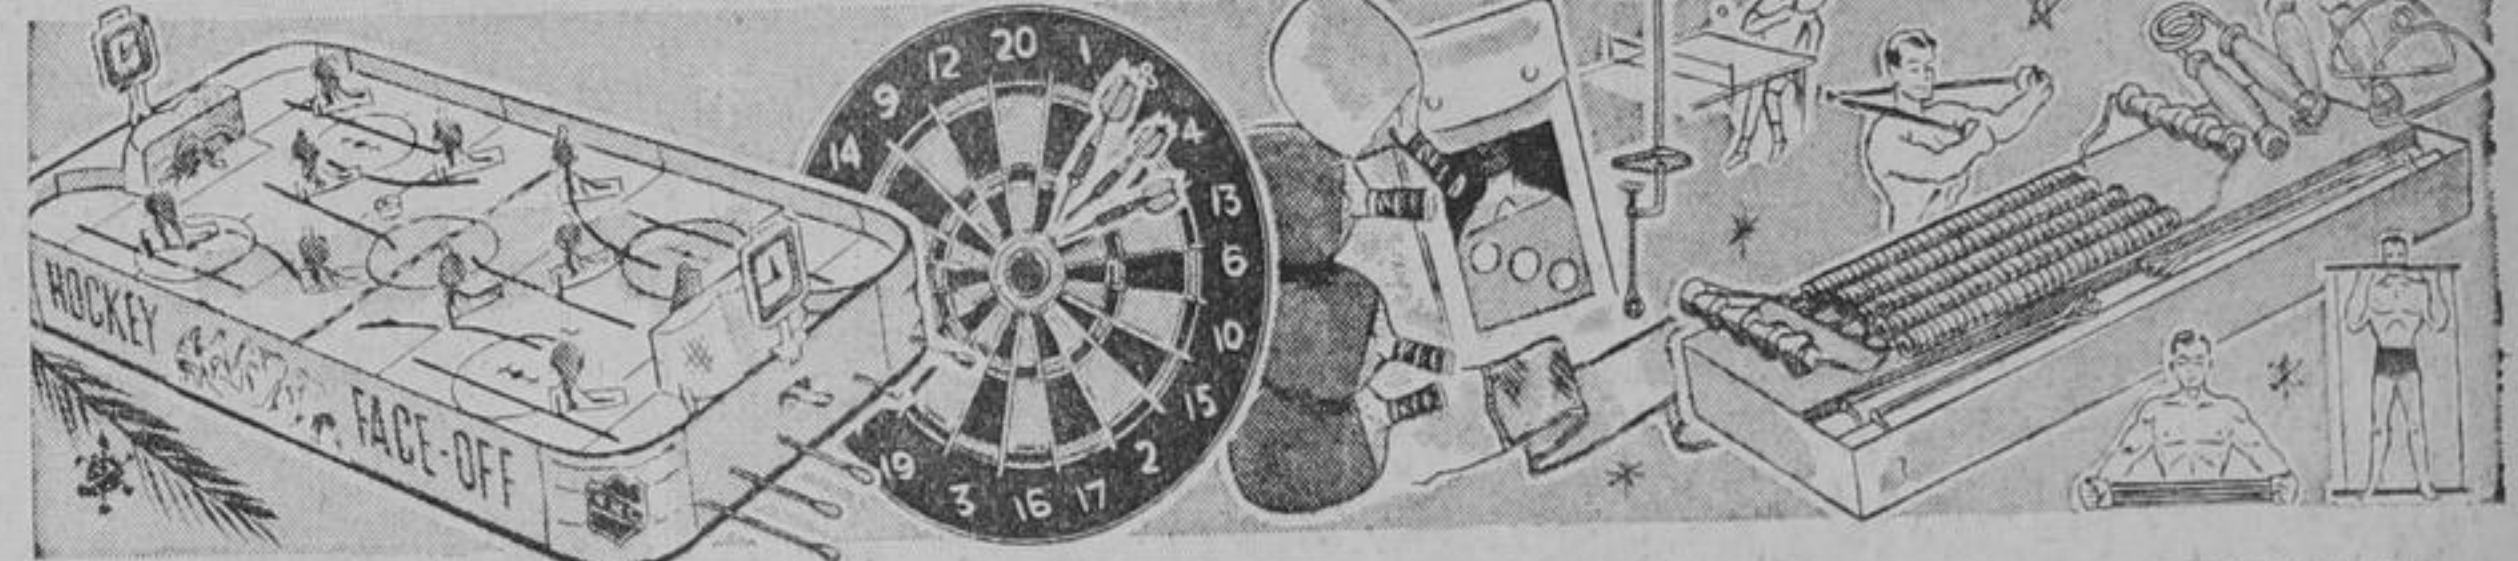

N.H.L. HOCKEY NIGHT IN CANADA — Has red flashing goal light. Size 36 x 18" 9.99 Battery extra, each .15

CANADIANA BIG 3 — Chest expanders only. Five high quality professional strength steel springs 4.19