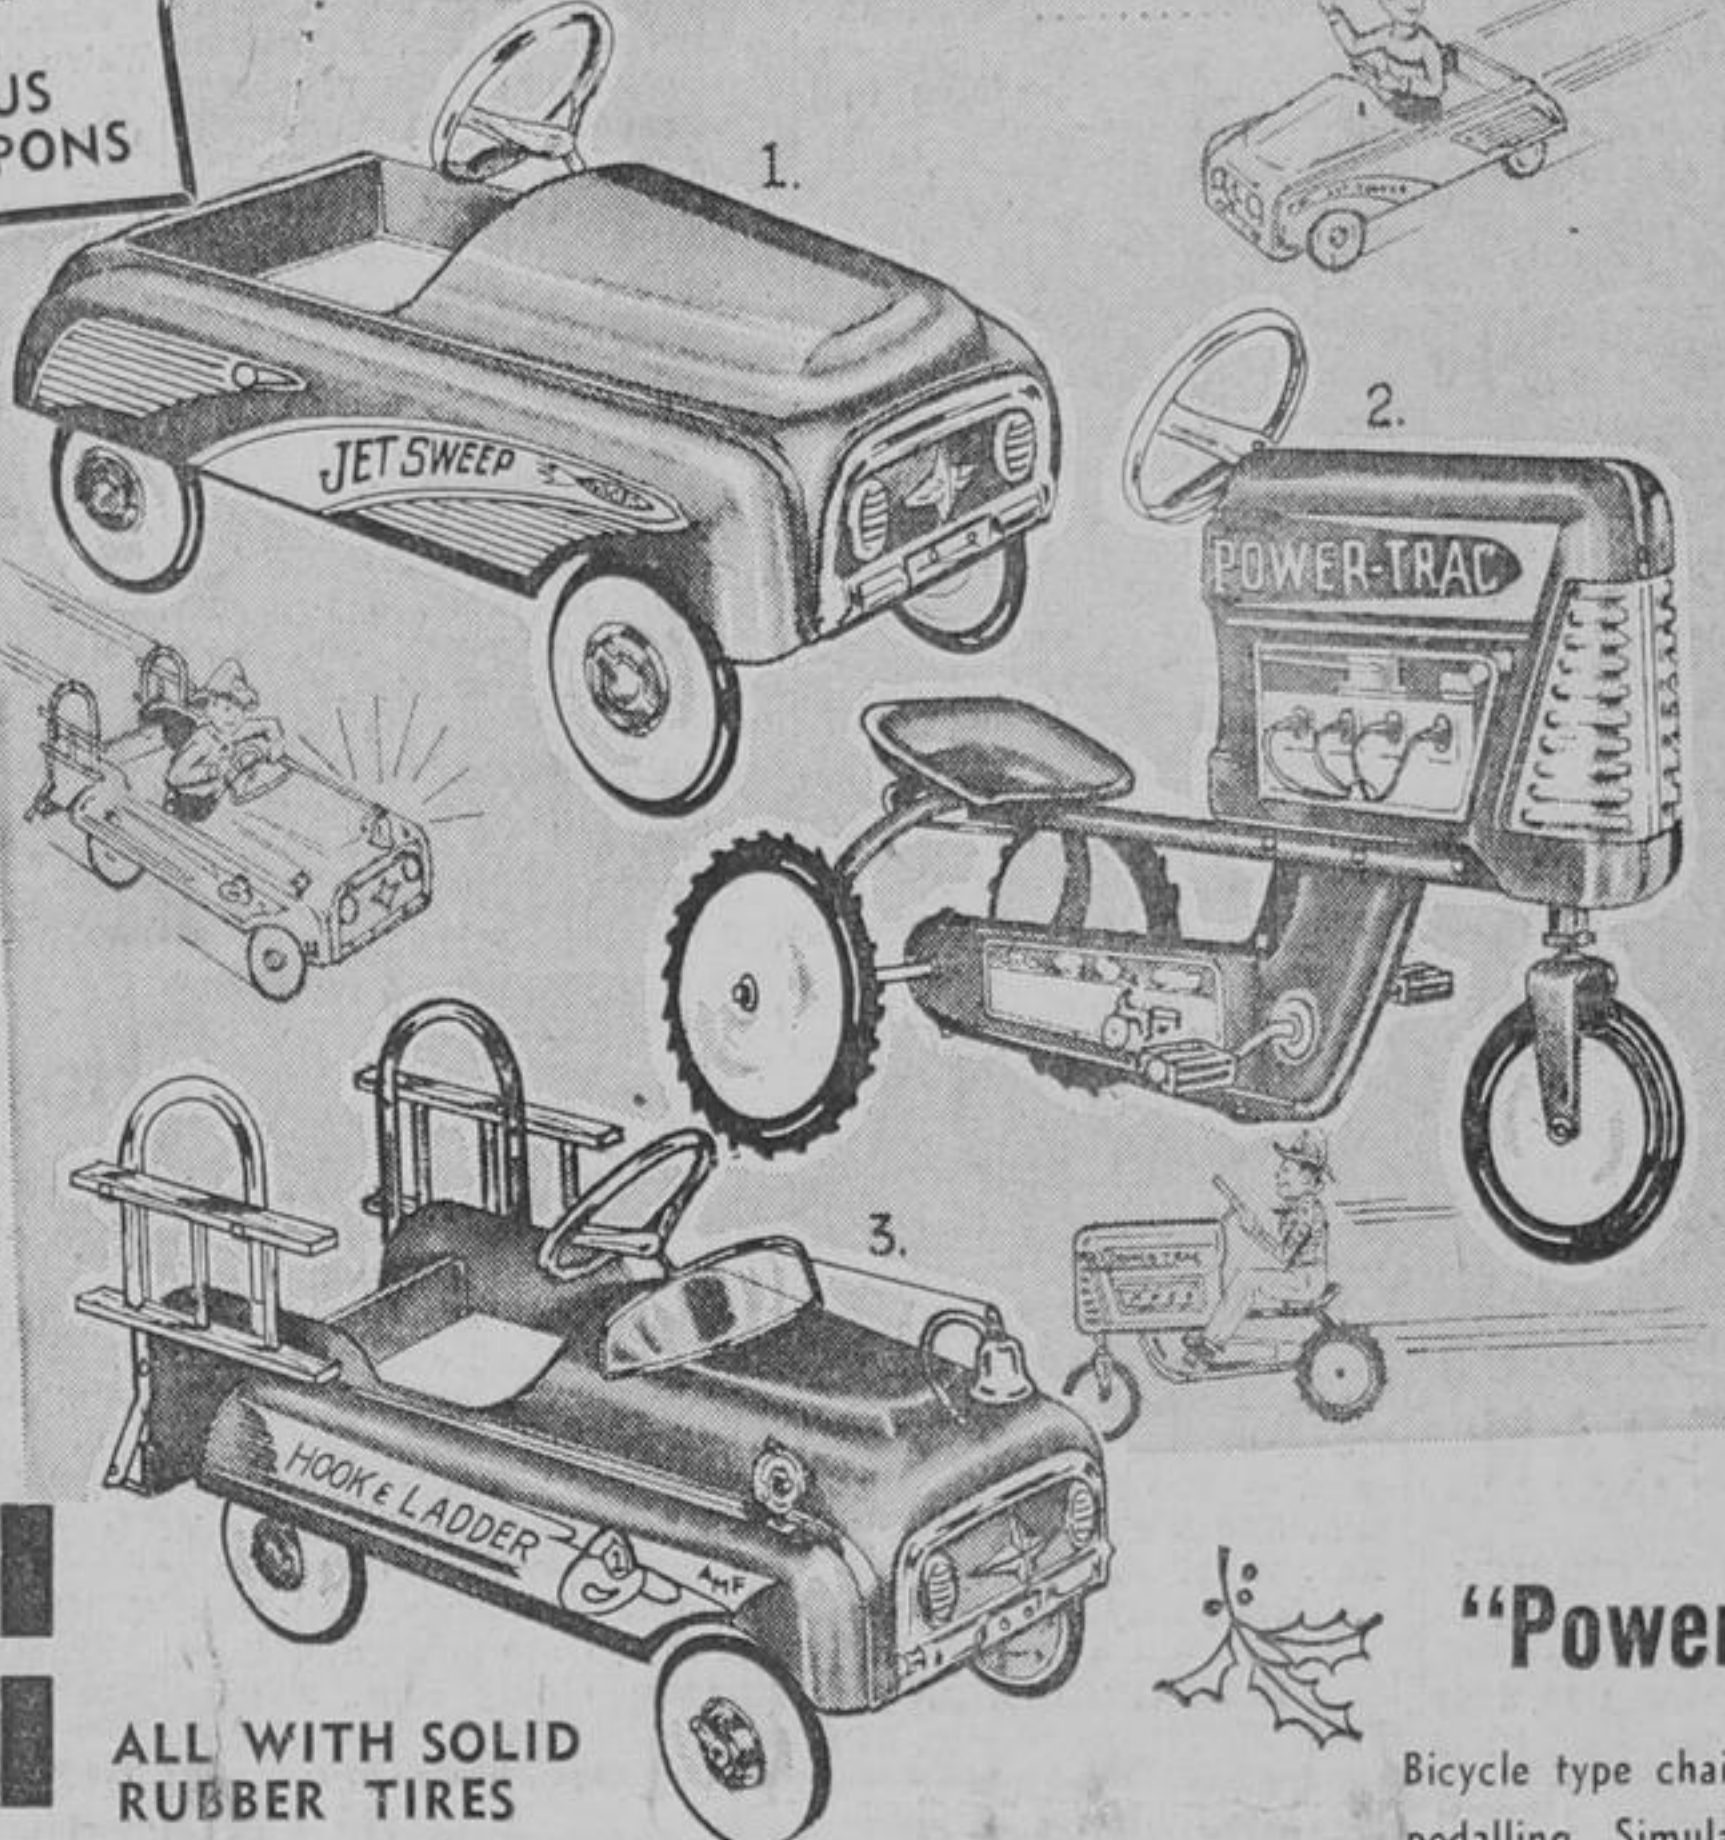

ON TOP OF THEIR "WISH" LIST! PEDAL CARS -TRACTORS

"JET SWEEP" PEDAL CAR

A real sporty 1963 "compact" streamlined for the young motorist! Attractive metallic blue with silver plated grille that has simulated lights. Ball bearing pedal drive has 3-position adjustment to accommodate the growing child. 35" long x 18" wide.

18.75

"Power-Trac" TRACTOR

Bicycle type chain drive with nylon bearings for easier pedalling. Simulated motor block with realistic spark plugs. Complete with semi-pneumatic tractor tread tires, and trailer hitch. All red, white trim, adjustable steel seat.

22.98

HOOK and LADDER PEDAL CAR

For the growing "fireman." All red, with white trim. Chrome-plated warning bell. 3-position pedal drive; white hand rails; 2 ladders. 43" long x 18" wide.

25.95

SEE OUR WIDE SELECTION OF Electrical Appliances AT LOW, LOW PRICES