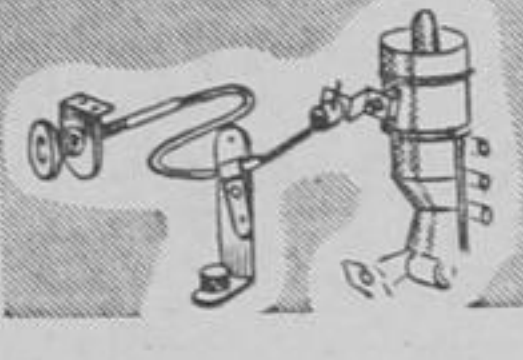

Electric Motor Warmer

Plug into convenient outlet and hang under hood. Keep motor, warm and ignition system dry. With 5 1/2 - ft. cord, plug . . . **3.99**

BOWLING SHOE CARRYING BAG
Black vinyl with white trim. 12" zip. Holds 1 pair . . . **.95**

PAY NEXT YEAR

2-PIECE SNOW TOOL

A long-handled ice scraper, snow brush, squeegee and upholstery whisk all in one! Separates into two pieces for handy storage. 19 1/2" long . . . **.57**

Manual Choke Conversion Kit