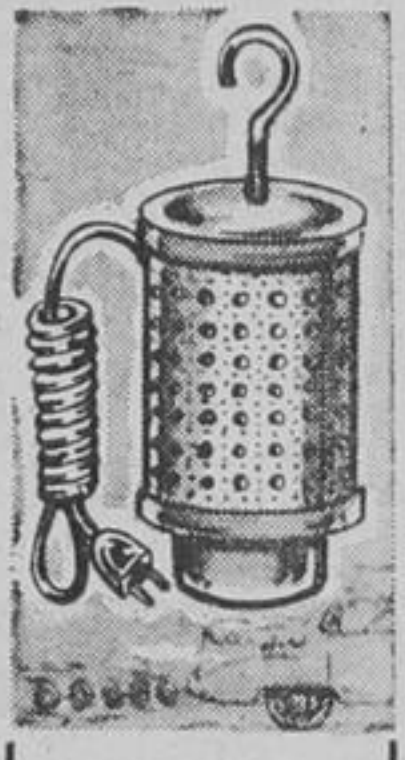

Electric Motor Warmer

Plug into convenient outlet and hang under hood. Keep motor, warm and ignition system dry. With 5 1/2 - ft. cord, plug . . . **3.99**