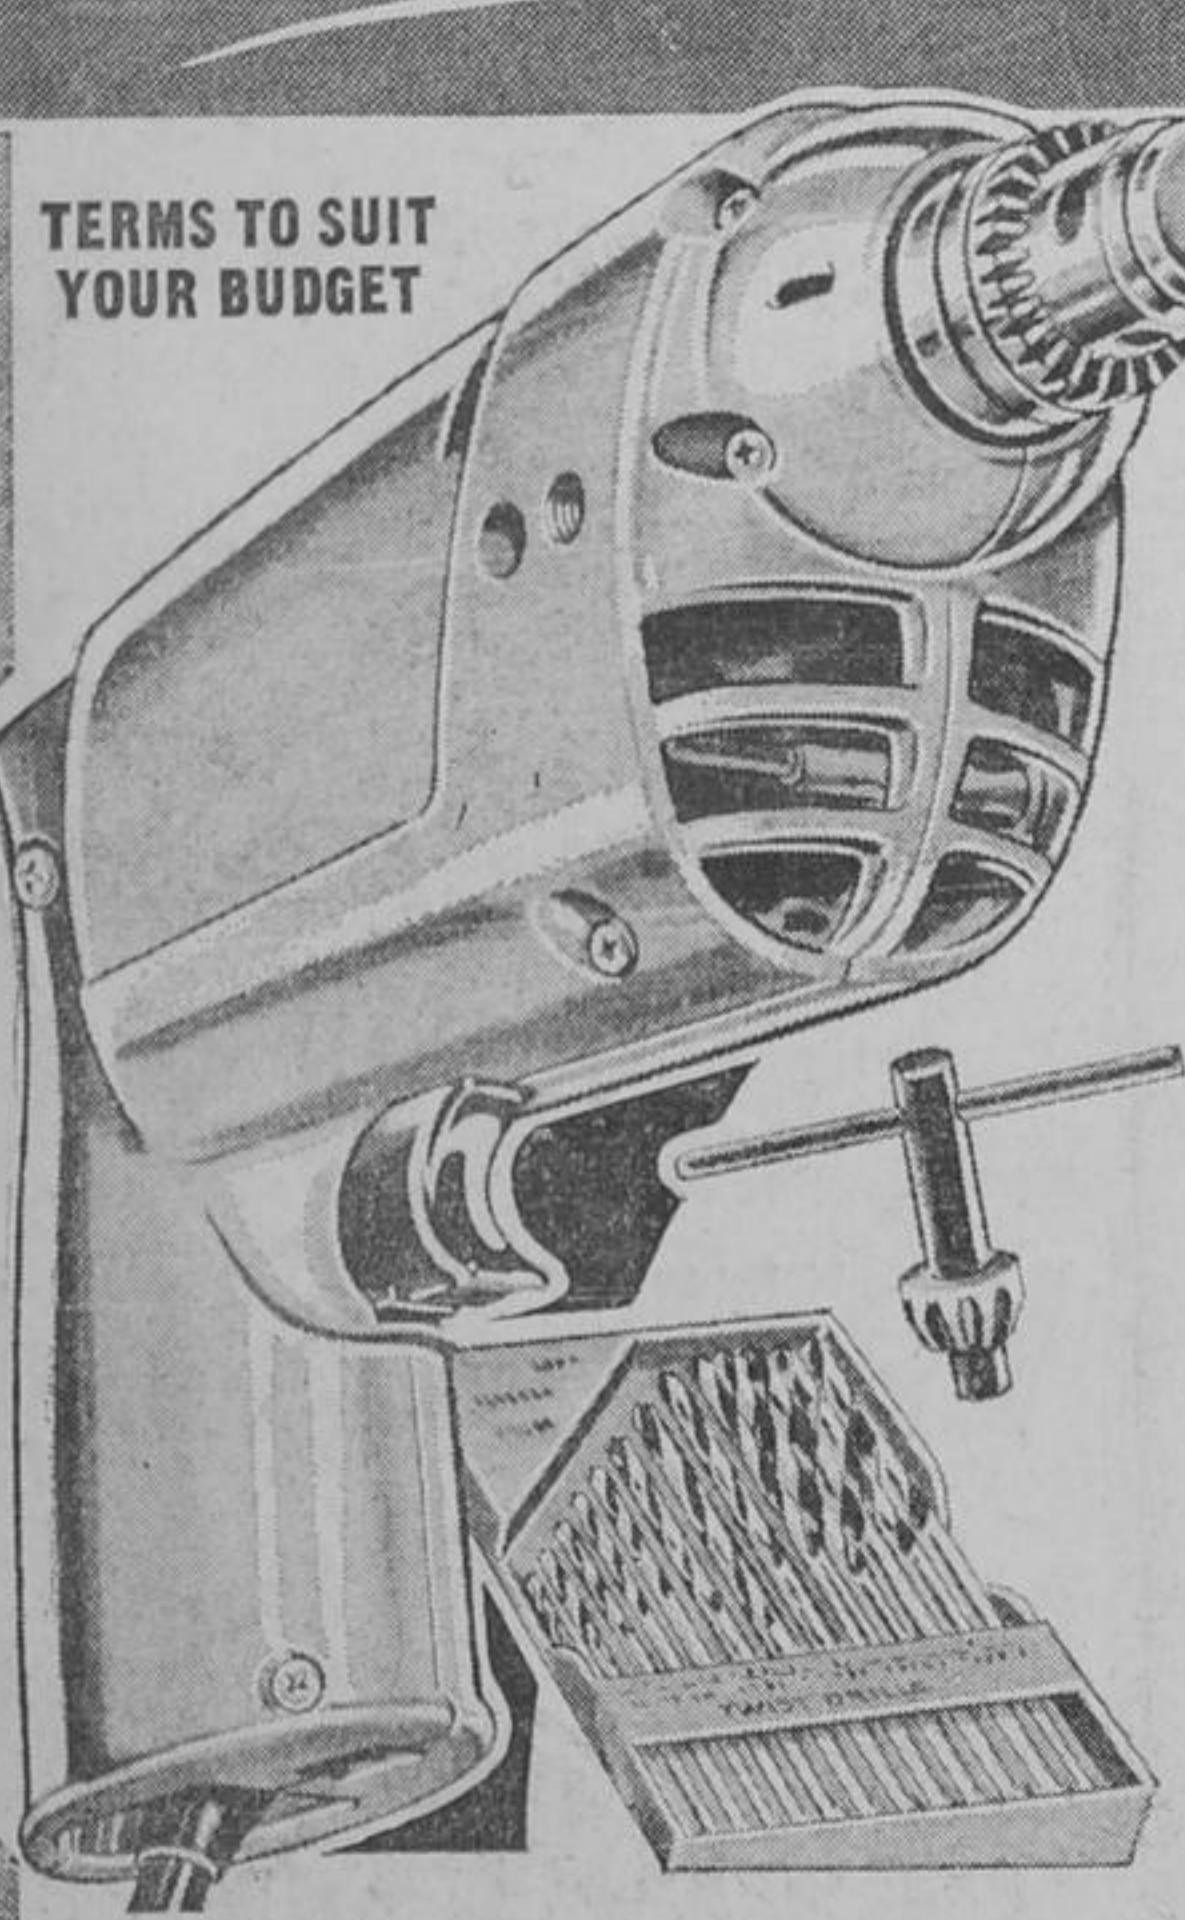

SAVE! MAN SIZE 1/4" ELECTRIC DRILL KIT

TERMS TO SUIT YOUR BUDGET

A Real Power House!

10.77
LIMITED QUANTITY

SPECIAL BUY

INCLUDES—1/4", 2.6 amp. UTILITY DRILL (famous make) with geared chuck and key . . . Plus, 13-piece Set of Straight Shank Drills (1/16"-1/4") in numbered case.

HERE'S A REAL DEAL for the start of the indoor home maintenance and repair season. This 1/4" Electric Drill is compact, lightweight (only 2 3/4 lbs.); it's full-powered—to handle most any job in wood, metal or plastic. No-load speed 2000 rpm., full load speed 1400 rpm. Precision-ground ball-bearing bearings.

COMPLETE WITH CORD, PLUG and SET OF 13 DRILLS

10.77