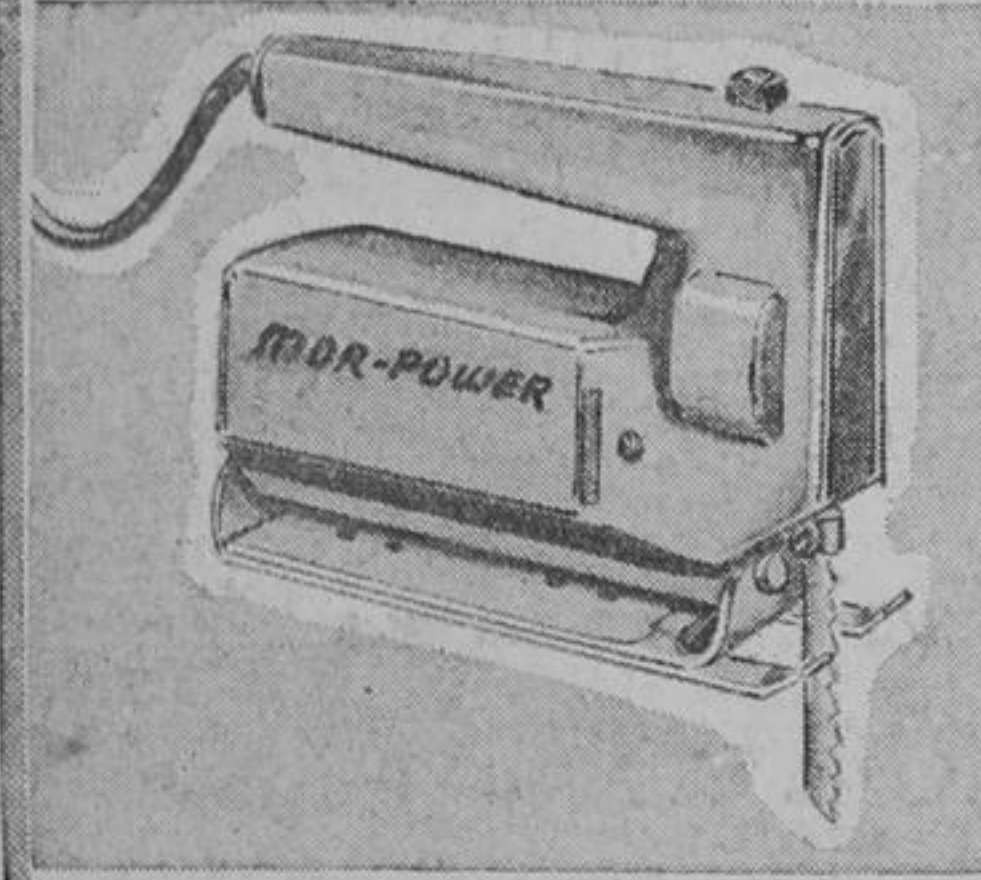

SABRE SAW

Cuts holes, patterns, straight or curved lines—in wood, metal or plastic. 3050 strokes per minute. Adjusts to 45° for angle work. Cuts 2 x 4's. With 3 blades, cord and plug . . .

18.45