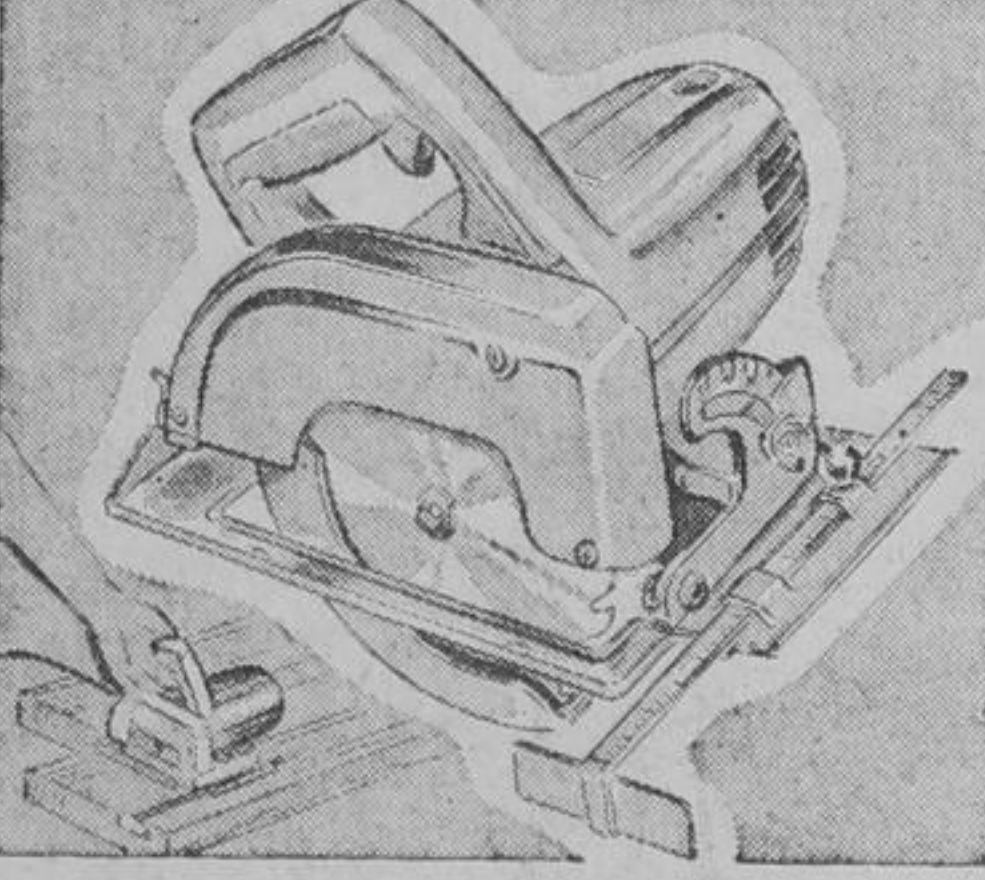

HERE'S A REAL DEAL for the start of the indoor home maintenance and repair season. This 1/4" Electric Drill is compact, lightweight (only 2 3/4 lbs.); it's full-powered—to handle most any job in wood, metal or plastic. No-load speed 2000 rpm., full load speed 1400 rpm. Precision-ground ball-bearing bearings.

COMPLETE WITH CORD, PLUG and SET OF 13 DRILLS

10.77

A CANADIAN TIRE EXCLUSIVE EXTRA
5% CASH BONUS COUPONS

SABRE SAW

Cuts holes, patterns, straight or curved lines—in wood, metal or plastic. 3050 strokes per minute. Adjusts to 45° for angle work. Cuts 2 x 4's. With 3 blades, cord and plug . . .

18.45

6" Electric SAW

Portable 1-hand Utility Saw—cuts 1 7/8" at 90°, 1 1/2" at 45°. Universal fan-cooled motor, 3,500 rpm., no load speed. Graduated Depth and Bevel adjustments. Adj. Rip Fence, Safety Guard. Trigger Switch . . .