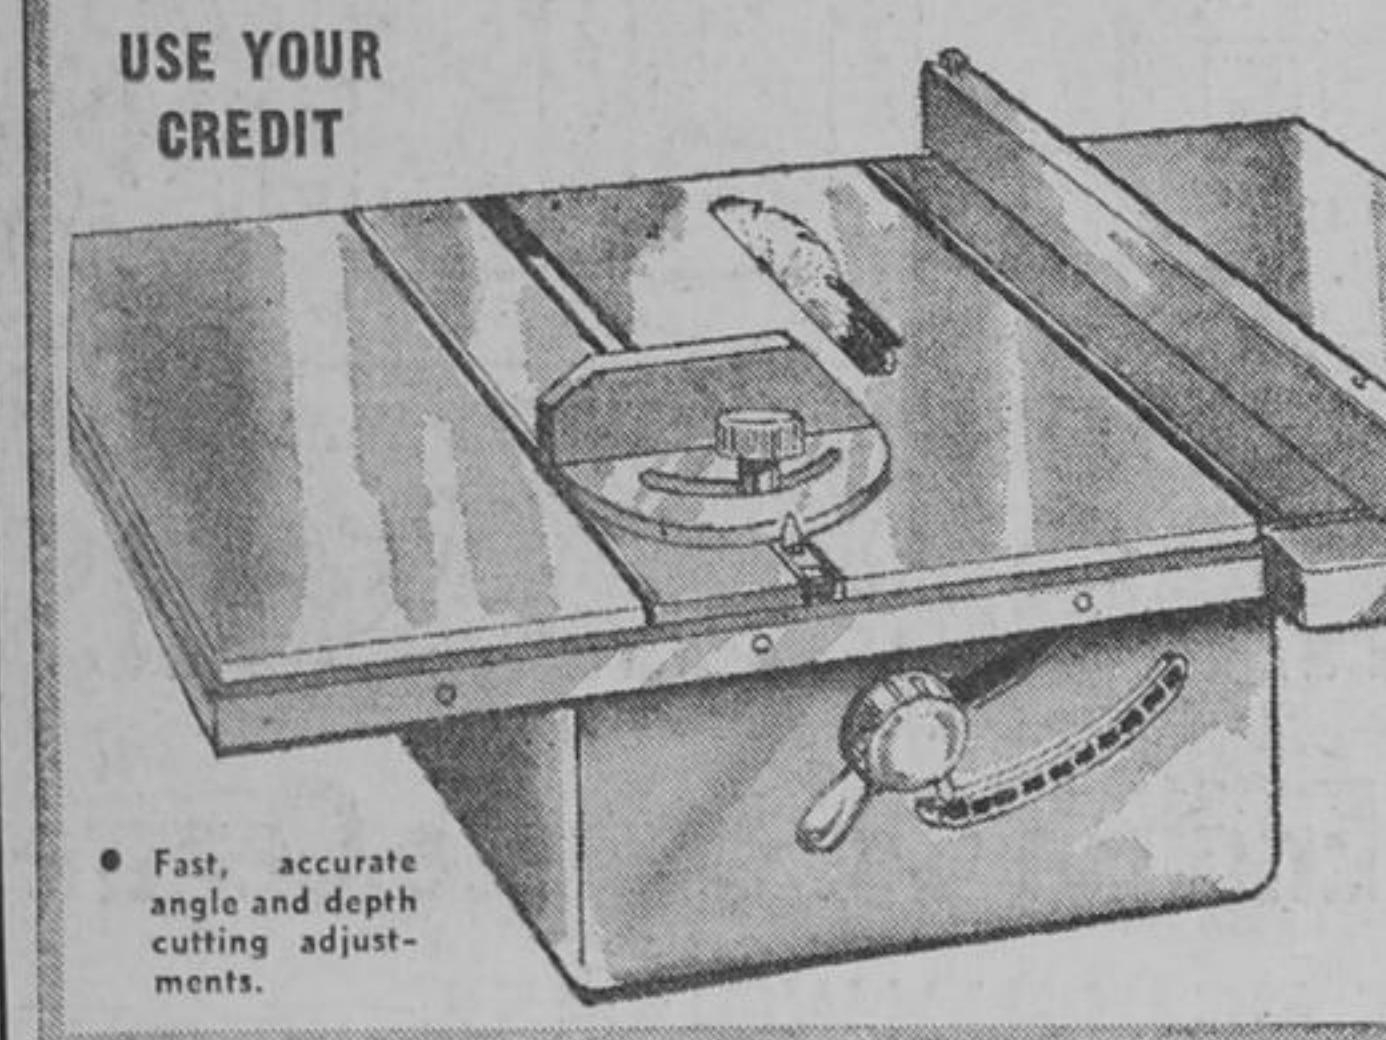

TILT-ARBOR-BALL BEARING BENCH SAW

Big Capacity Table—25" x 13", Including Extensions.

- 7" Combination Blade cuts full 2" depth.
- Blade tilts to full 45°; table remains level for added safety and convenience.
- Machine-ground cast-iron table.
- Double-locking Rip Fence; Heavy-duty Mitre Gauge.

27.65
EXTRA VALUE

USE YOUR CREDIT

Remember? December? LAST YEAR

GET SET—FOR SAFE WINTER DRIVING . . . AT CANADIAN TIRE SAVINGS

Here's a real deal . . . WINTER-EXPRESS

WHITEWALLS

$15.95 EACH IN PAIRS 670/15
750/14 EACH—in pairs **16.95**
OTHER SIZES 12.95 to 19.95
Prices quoted are for Tube-type—Tubeless $2.00 extra

INSTALLATION AND GUARANTEED WHEEL BALANCING INCLUDED AT THESE CANADIAN TIRE SAVINGS

USE YOUR CREDIT

8.95 each NO TRADE NEEDED
670/15—750/14
KEYSTONE SNOW-MUD
For sure footed winter traction. ALL NEW—No retreads or "seconds". Price shown is for tube type. (Tubeless, 750/14—$10.45)

FLOAT on AIR

"Super-Flex" construction, as used in 70% of all new car tires. Like riding on a cloud.
"Whiter-than-White" Slim-line Sidewalls—built with "Hypalon," by Dupont of Canada Limited.

Mount Snow Tires—
On BRAND NEW WHEELS AS LOW AS **7.95**
Similar to original equipment—at HALF THE PRICE you'd expect to pay. To fit Chevrolet, Plymouth, Dodge, Corvair, etc.

USE YOUR CREDIT