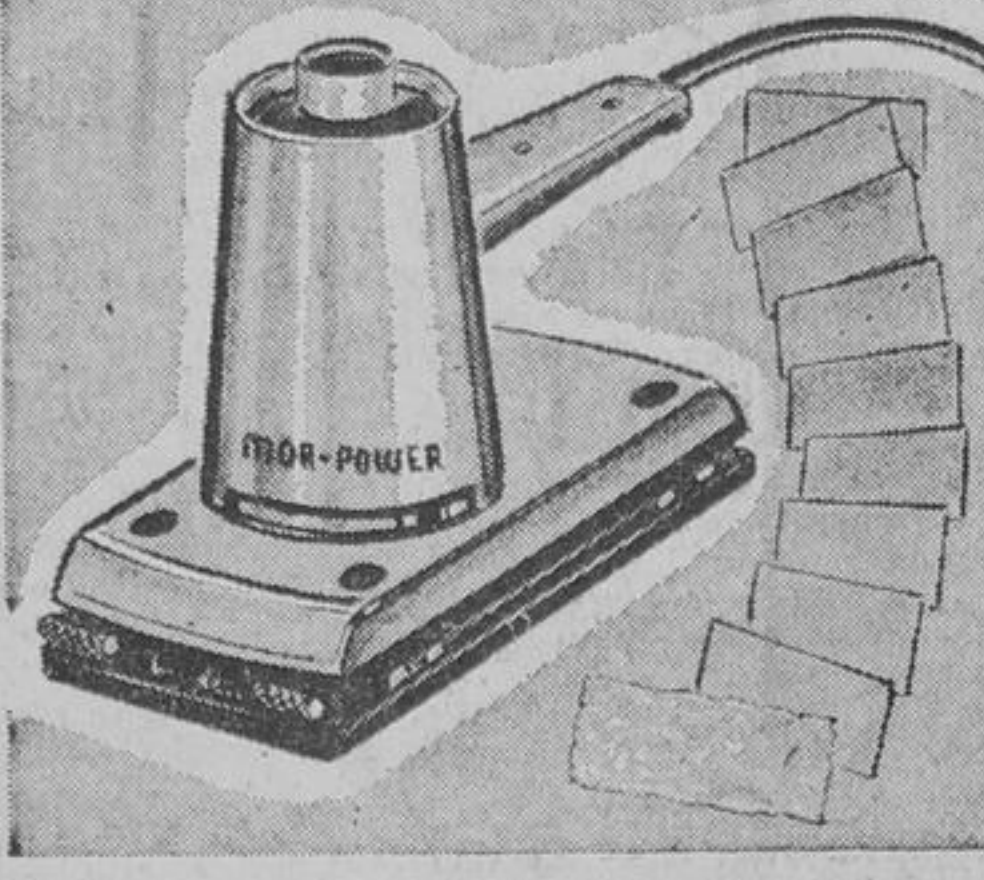

POWER SANDER

Gives professional results and faster homeshop finishing. 2-amp., 115-volt trouble-free motor. Big 7" x 3 3/8" sanding surface. Well balanced for easy operation. Sandpaper included . . .

18.45