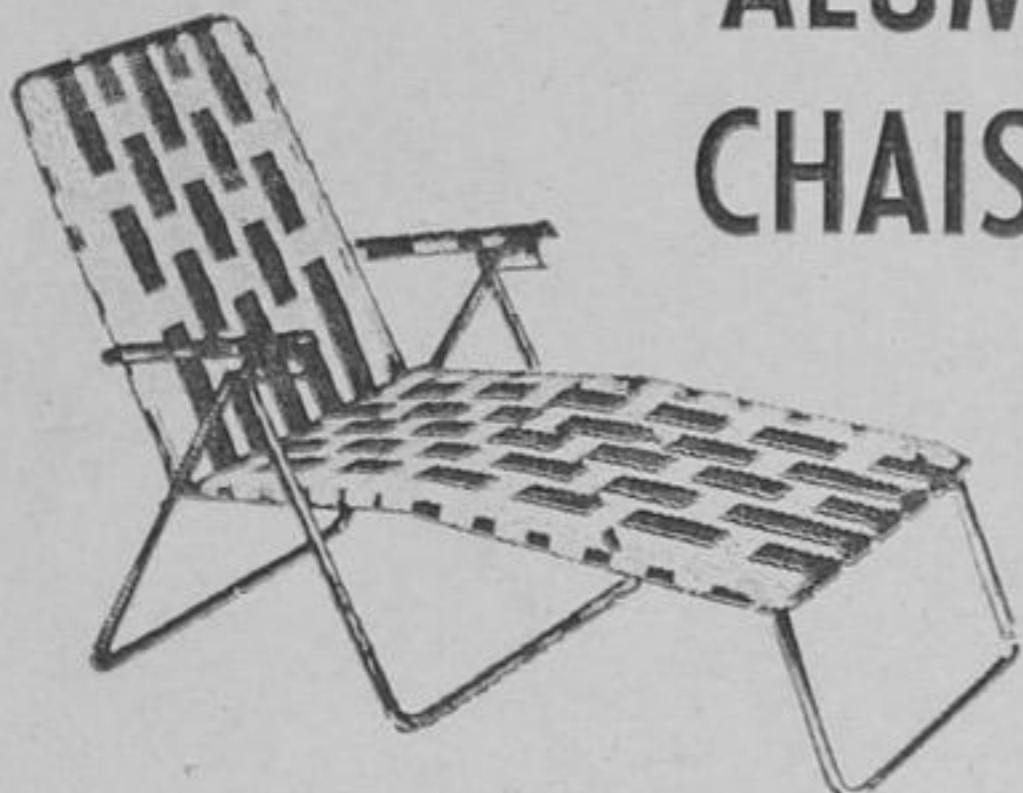

For the utmost in outdoor eating. Electro Roto Motor, C.S.A. approved. Chrome plated spit with adjustable forks. Heavy steel construction.

\$16.99

FOLDAWAY BARBECUE GRILLS

With air-vented firepot. Makes a handy foldaway package that travels everywhere. Has combination windbreaker griddle, 3-heat station and movable firepot.

\$3.66

ALUMINUM CHAISETTES

Five position... with fingertip adjustment. Available in various color combination webbing. Sturdy 1" polished aluminum frame. Folds for easy storage.
\$8.99

ALUMINUM CHAIRS

to match above chaisettes **\$5.44**

SATISFACTION GUARANTEED OR MONEY CHEERFULLY REFUNDED

RICHMOND HEIGHTS CENTRE OPEN EVERY DAY 'TIL 6 Thurs. & Fri.' Til 9

**1962 ROTO CUT
Power Mower!**

Made in Canada, exceptional quality, advanced features are built into every 1962 Roto Cut Power Mower!