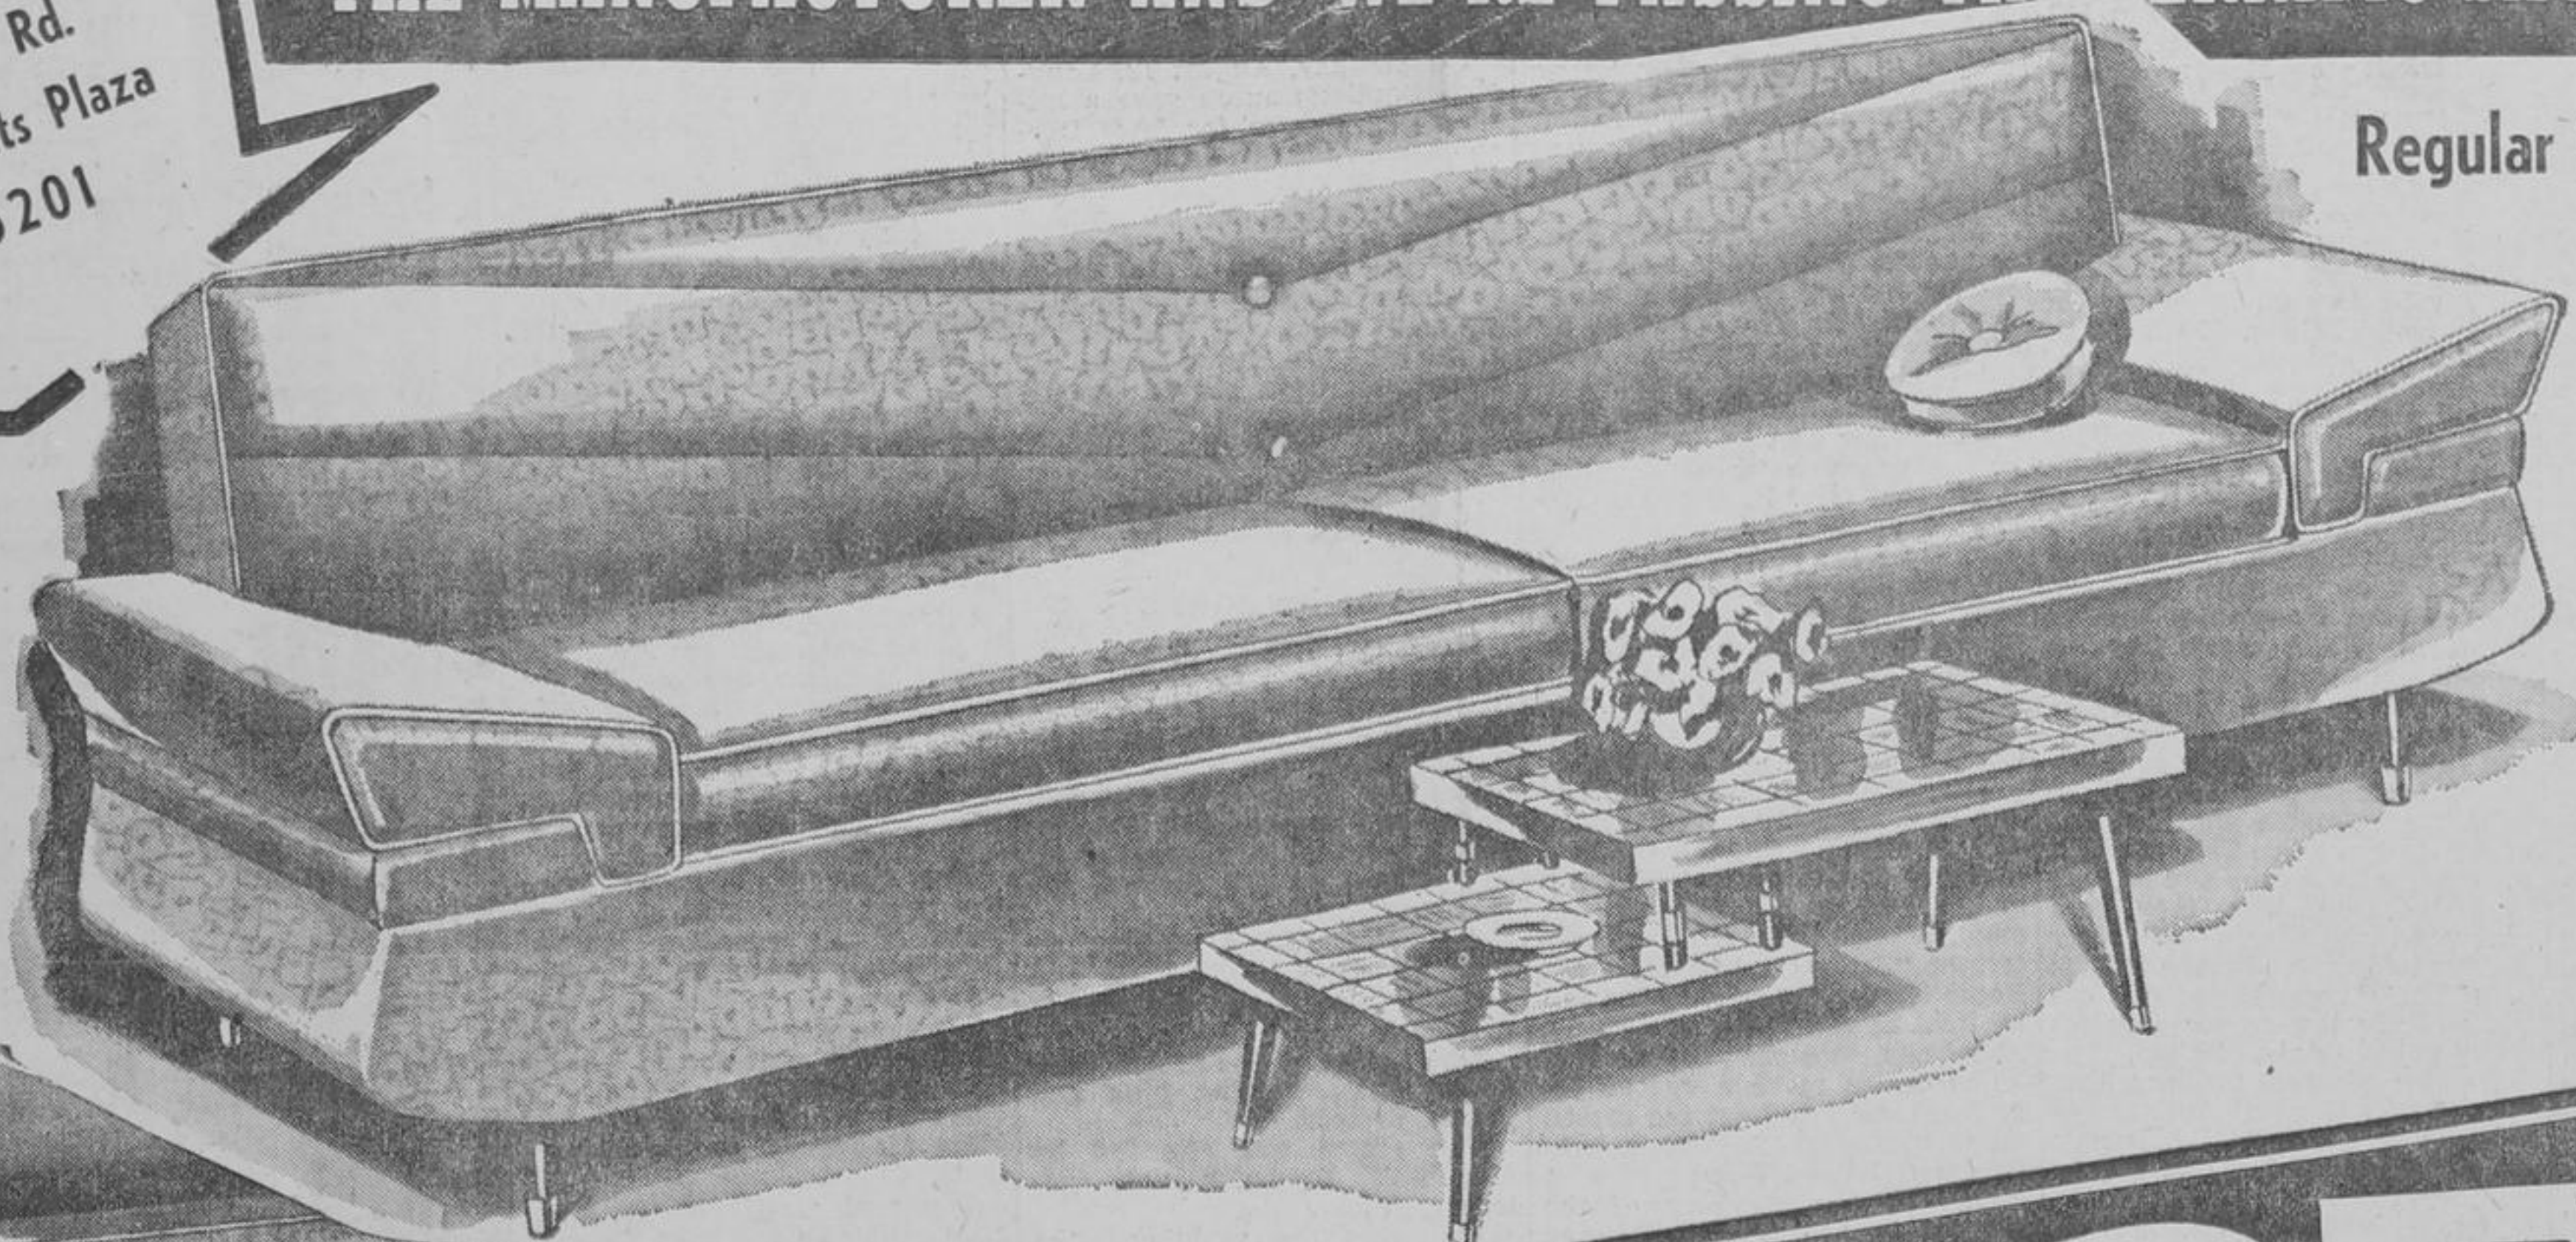

FURNITURE SHOPPE
44 Levendale Rd.
Richmond Heights Plaza
AV. 5-5201

WE BOUGHT THIS BEAUTIFUL 2 Pc. SOFA BED SUITE AT A CLOSEOUT PRICE FROM THE MANUFACTURER AND WE'RE PASSING THE TERRIFIC SAVING ON TO YOU!

Regular \$249.95 - You Save \$100.

Reversible FOAM CUSHIONS
Assorted FRIEZE COVERS

Order Now!
IMMEDIATE DELIVERY **149.⁹⁵**

Truly a suite that demands comparison. It's long, low and extra comfortable. Custom-built features include deep reversible foam cushions . . . wide upholstered arms . . . comfortable back with attractive piping . . . tapered legs with brass ferrules . . . available in a wide range of attractive colors.

2 FOR 1
\$39.⁹⁵

The "York" — Reg. \$80 Set
Restonic's Smooth-Top "York" mattress with hundreds of coil innersprings . . . sisal pads, deep, deep layers of felt . . . ventilators, and turnover handles. Has the lasting comfort and healthful firmness doctors recommend. 39", 48", 54" sizes.

2 FOR 1
\$59.⁹⁵

The "Flex-o-form" — Reg. \$119 Set
10 Year Guarantee
The "Flex-o-form Smooth Top by Rest-onic for proper body rest with hundreds of durable innerspring coils and mesh ventilators. Deep cotton felt and protective sisal pads. Upholstered in smooth, durable damask ticking. Four sturdy turnover straps. 39", 48" and 54" sizes.