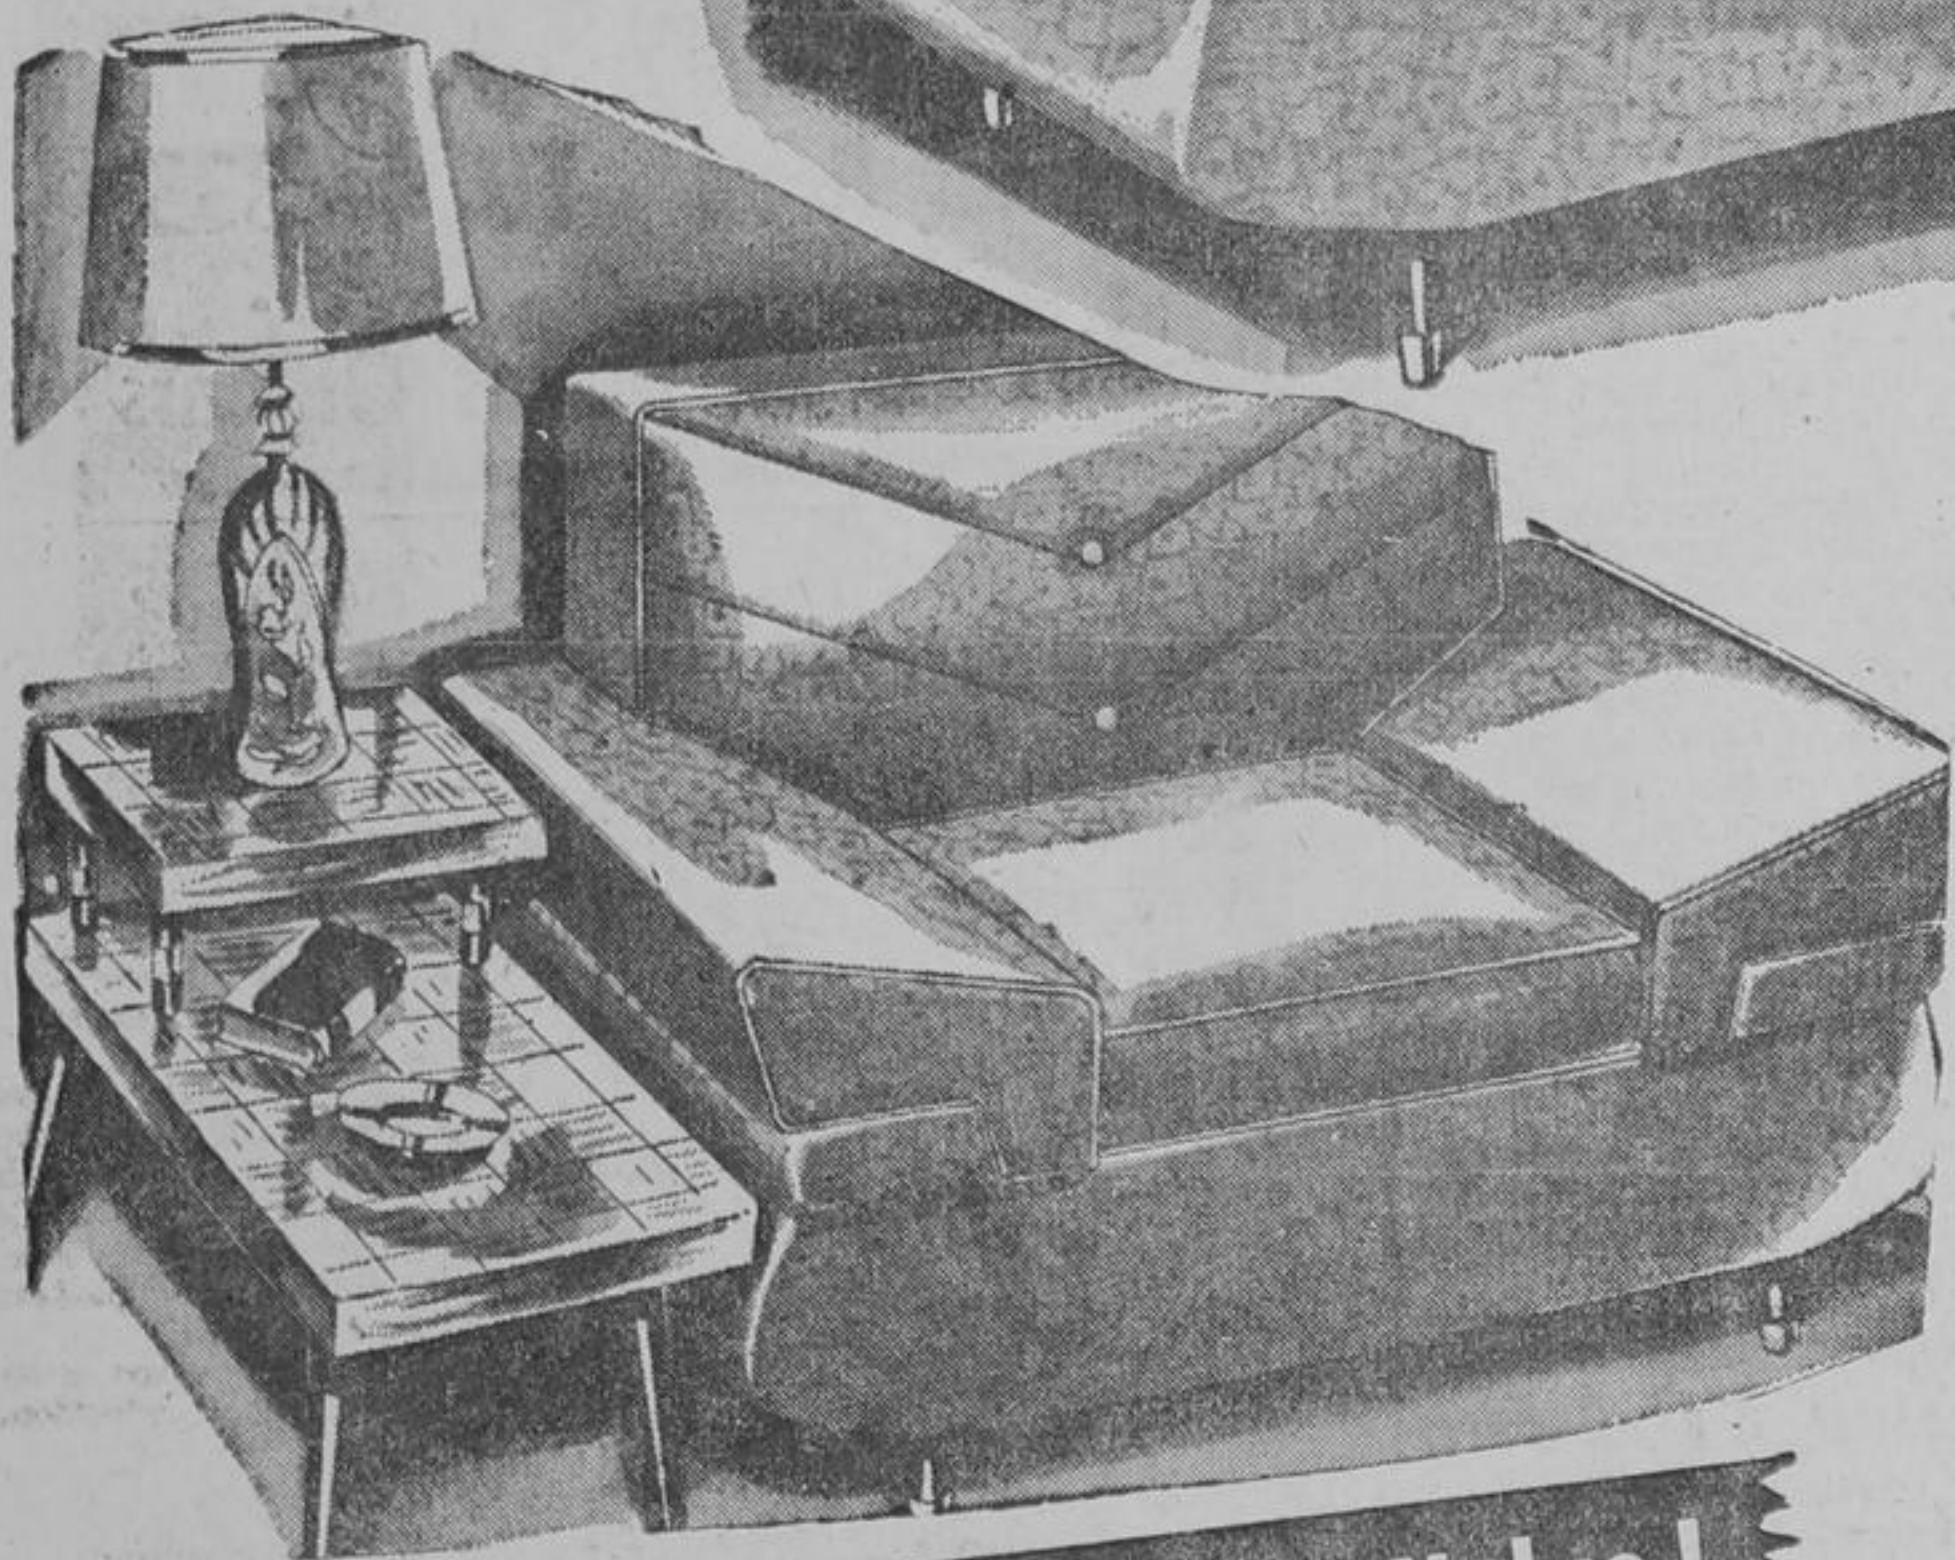

FURNITURE SHOPPE
44 Levendale Rd.
Richmond Heights Plaza
AV. 5-5201

WE BOUGHT THIS BEAUTIFUL 2 Pc. SOFA BED SUITE AT A CLOSEOUT PRICE FROM THE MANUFACTURER AND WE'RE PASSING THE TERRIFIC SAVING ON TO YOU!

Regular \$249.95 - You Save \$100.

Reversible FOAM CUSHIONS
Assorted FRIEZE COVERS

Order Now!
IMMEDIATE DELIVERY **149.⁹⁵**

Truly a suite that demands comparison. It's long, low and extra comfortable. Custom-built features include deep reversible foam cushions . . . wide upholstered arms . . . comfortable back with attractive piping . . . tapered legs with brass ferrules . . . available in a wide range of attractive colors.

2 FOR 1
\$39.⁹⁵

The "York" — Reg. \$80 Set
Restonic's Smooth-Top "York" mattress with hundreds of coil innersprings . . . sisal pads, deep, deep layers of felt . . . ventilators, and turnover handles. Has the lasting comfort and healthful firmness doctors recommend. 39", 48", 54" sizes.

2 FOR 1
\$59.⁹⁵

The "Flex-o-form" — Reg. \$119 Set
10 Year Guarantee
The "Flex-o-form Smooth Top by Rest-onic for proper body rest with hundreds of durable innerspring coils and mesh ventilators. Deep cotton felt and protective sisal pads. Upholstered in smooth, durable damask ticking. Four sturdy turnover straps. 39", 48" and 54" sizes.