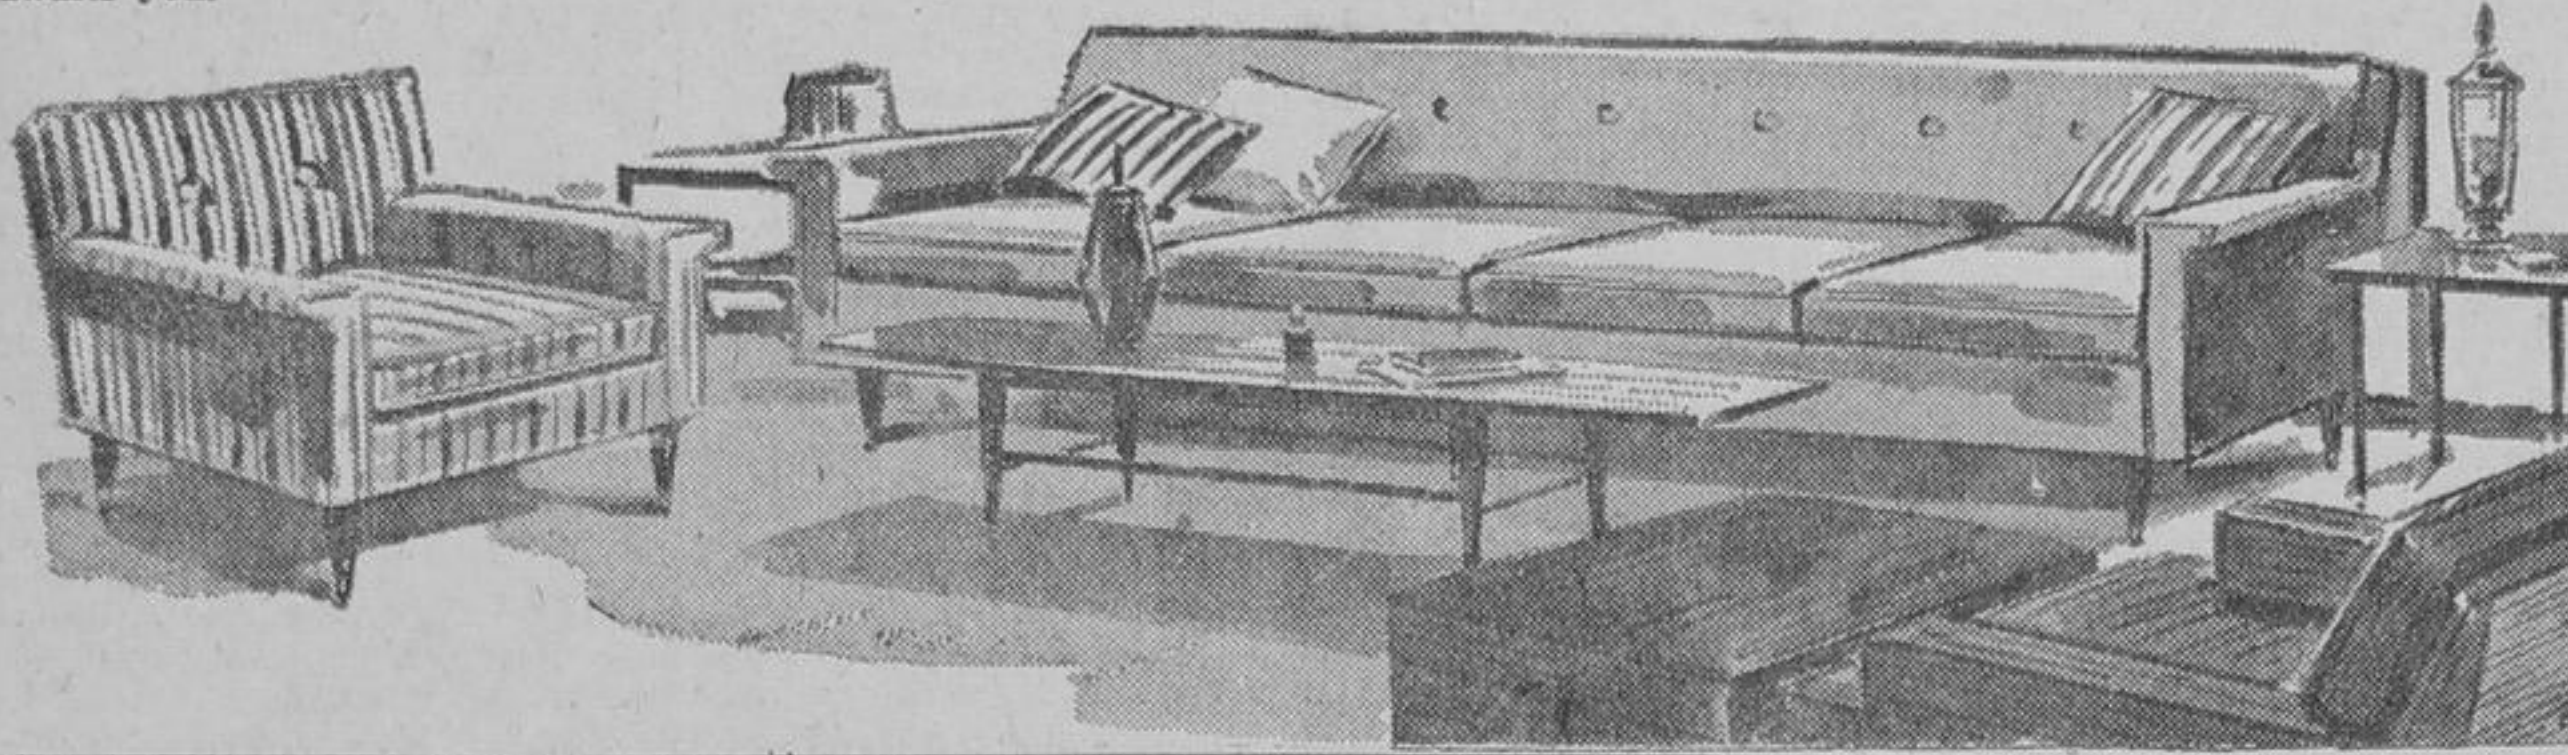

EASY TERMS

CAN BE ARRANGED TO SUIT YOUR BUDGET

WE CARRY A FULL LINE OF

- END TABLES
- COFFEE TABLES
- FLOOR LAMPS
- TABLE LAMPS
- RUGS

- ROLLAWAY BED
- SPACE SAVERS
- HOLLYWOOD DIVANS
- STEP STOOLS
- HASSOCKS
- CUSHIONS
- PILLOWS

OPENING SPECIALS

The Suite You Were Waiting For

7 PC CHROME SUITE

36 x 60 TABLE
6 Beautiful Chairs At \$49.95

We stock a large assortment of Bedroom Suites from \$109.50 and up.

5 Pc. Modern Bedroom Suite

IN NEW ROLLED ON WALNUT FINISH
DOUBLE DRESSER - CHEST
DOUBLE BED