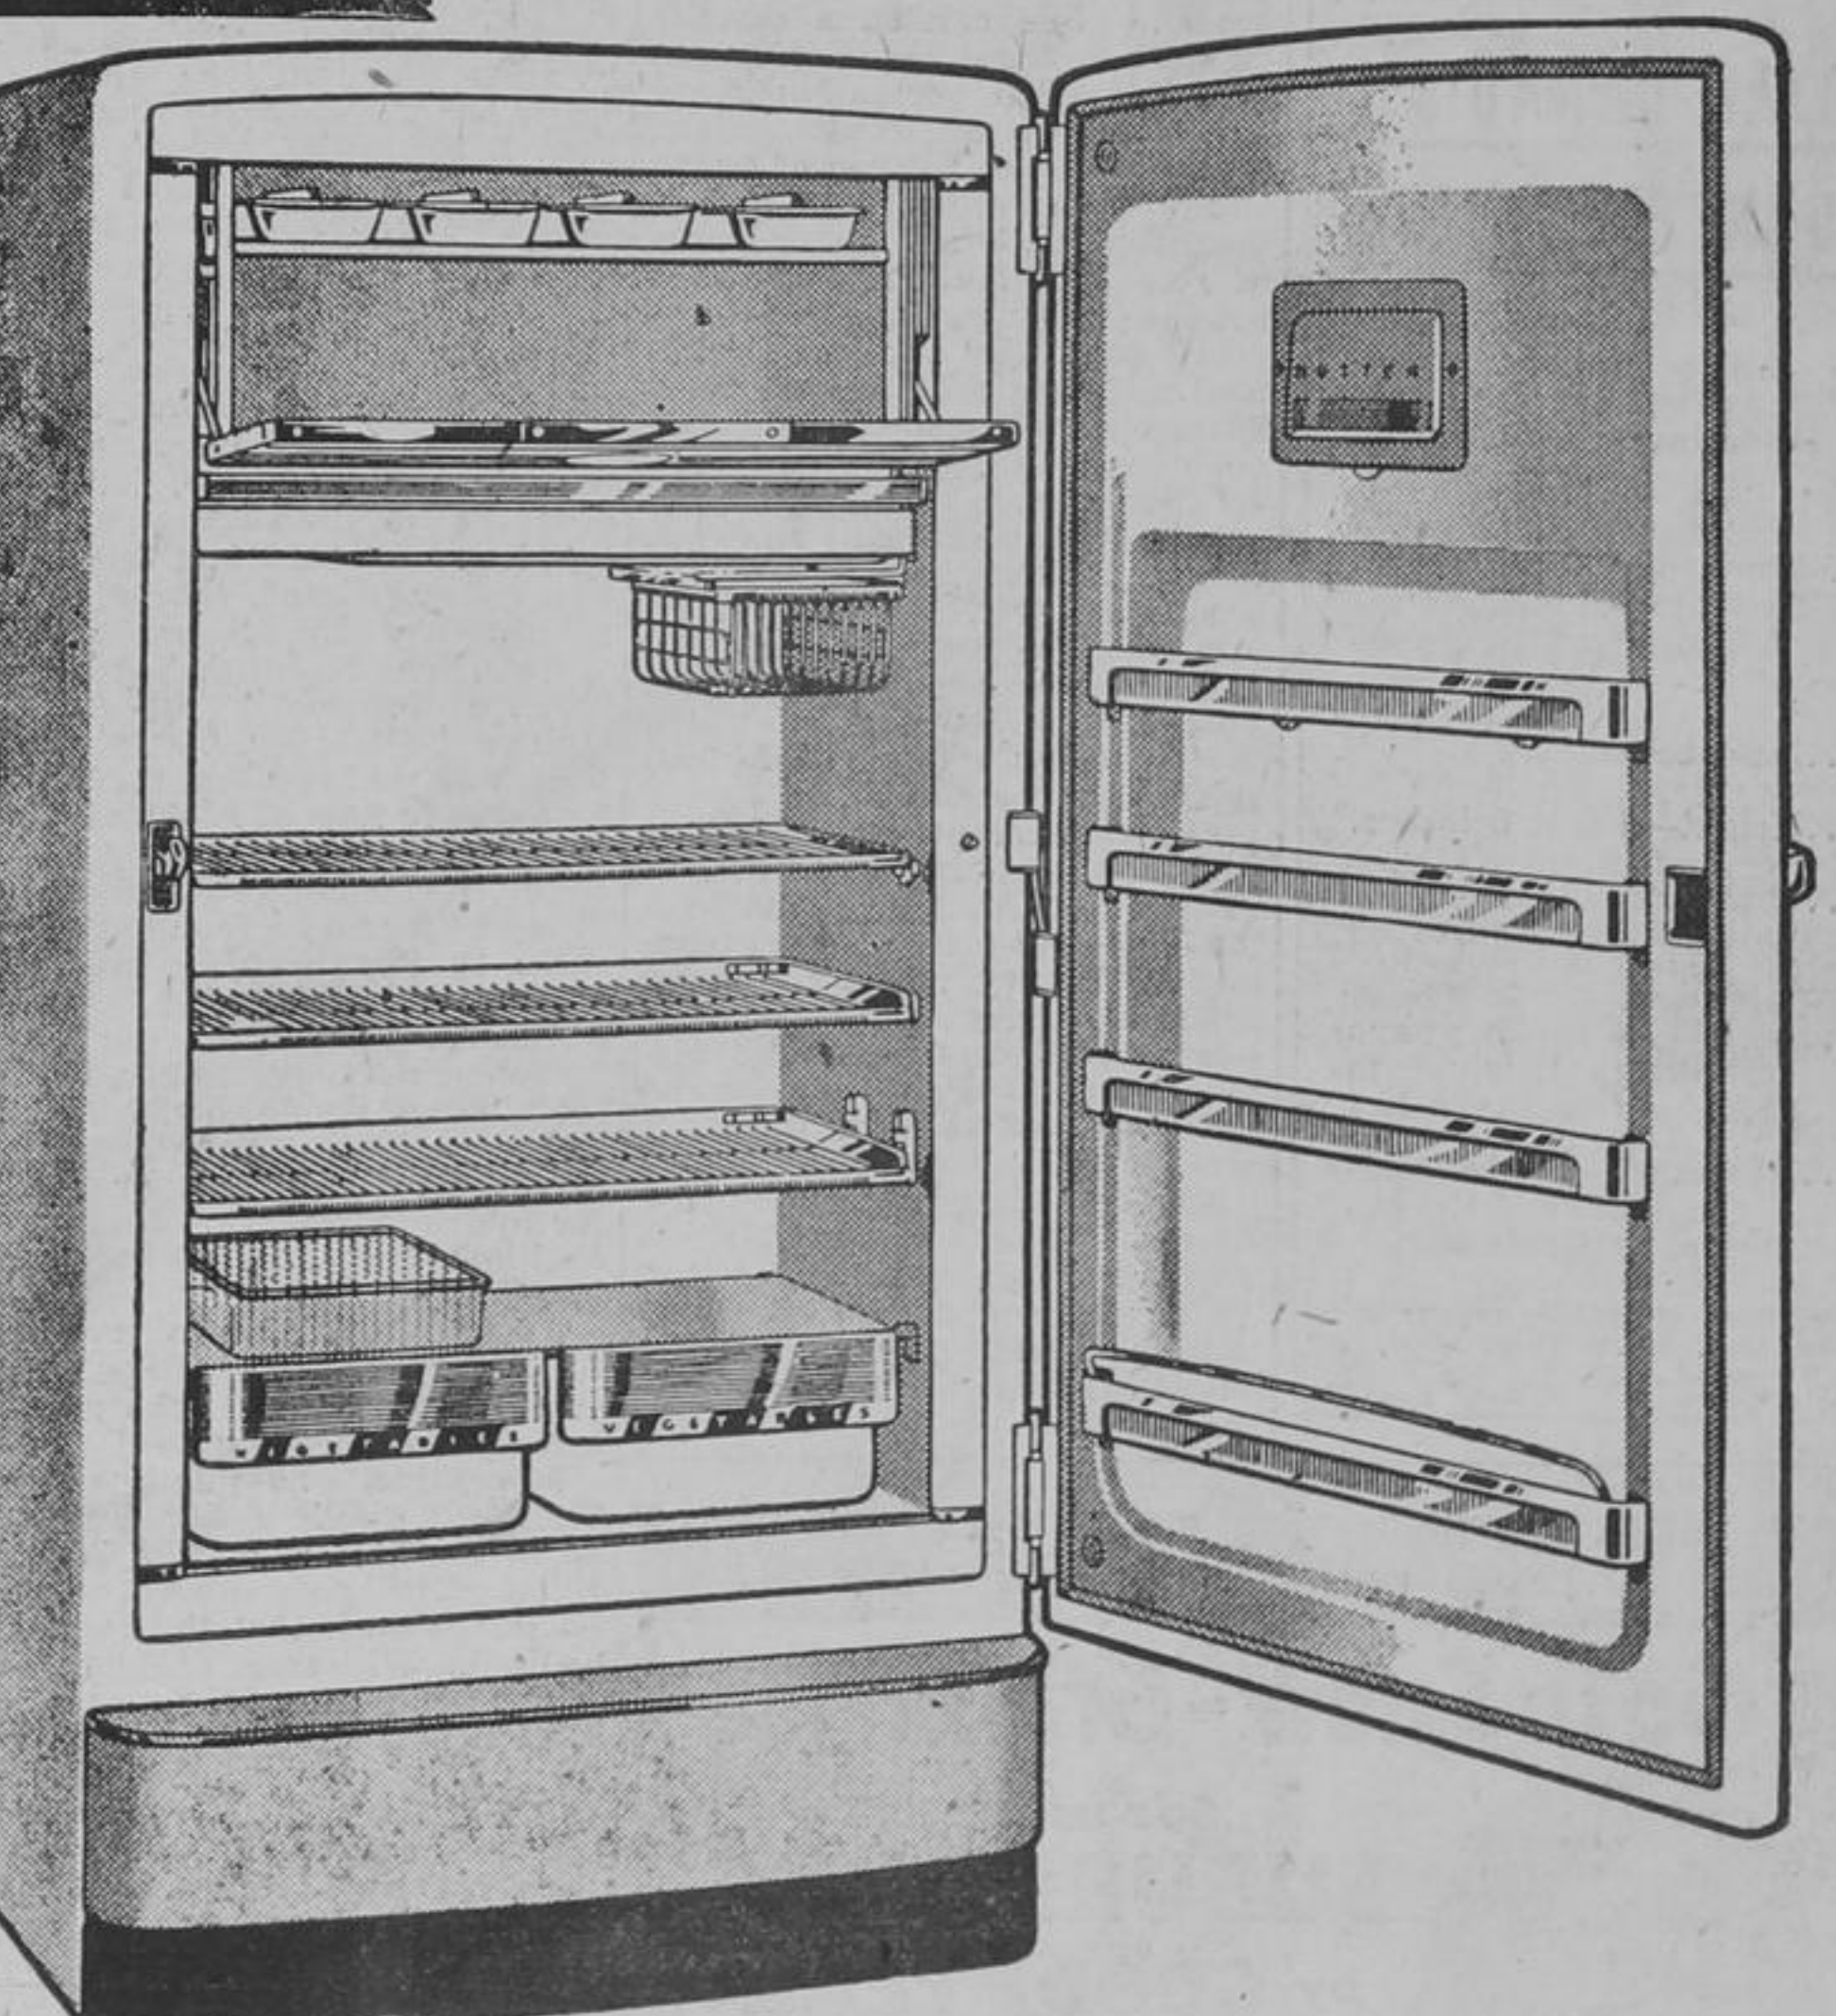

Name Your Own Down Payment

Model LF11J

ANSWELL THORNHILL

LIMITED

PHONES: AV.5-1123 BA.1-3475-76