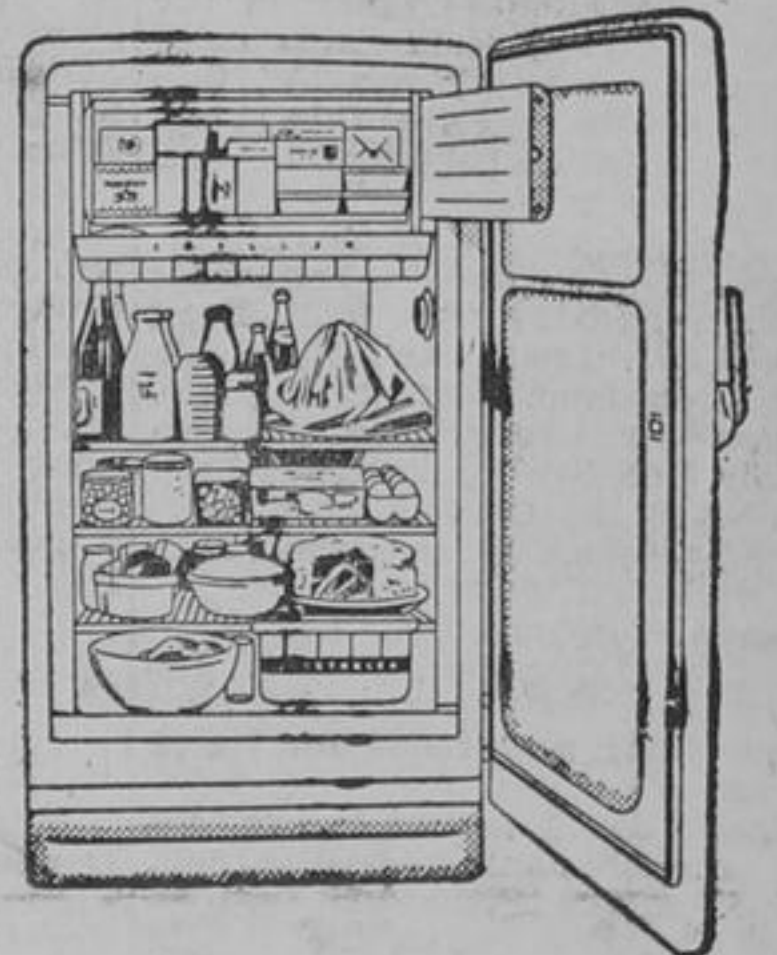

Roto-Cold design provides a constant flow of chilled air from the new "cold-slope" baffle throughout the cabinet . . . keeps foods juicy-fresh. The Roto-Cold has the newest kind of automatic defrosting — controlled by the "Frost Limitor" — which removes frost only when necessary. No pans to empty . . . no food to move. Over 8 cubic feet of food storage space is provided, including a full-width freezer, which holds up to 39 lbs. of frozen foods.

FORMERLY \$389.00

Sale Price **\$299.00**

SAVE \$90.

Name Your Own Down Payment

2 in 1  
REFRIGERATOR

FREEZER CHEST GOES AS LOW AS 0 DEGREES

This gives You a good freezer, equivalent to any deep freeze Refrigerator Box

Is designed to keep your food in garden fresh flavor even after weeks of refrigeration.

This sparkling new model has two compartments — a real food freezer and a roomy 9½ cu. ft. no-defrost refrigerator. It gives the lowest average temperature ever developed in G-E Refrigerators. This assures better food preservation.

Name Your Own Down Payment

Over 9 cu. ft. of food storage space. Full-width freezer takes 39 lbs. frozen foods. Full-width chiller tray handy for quick-chilling soft drinks or storing ice cubes. Anodized aluminum shelves provide ample room for tall bottles and bulky items . . . will not tarnish or rust. Two, deep Crisper Drawers easily accommodate large cabbage-heads and celery. Extra storage space for small bottles and eggs in handy Stor-a-dor shelves. Sparkling gold-and-chrome trim. Will add glamour and convenience to any kitchen.