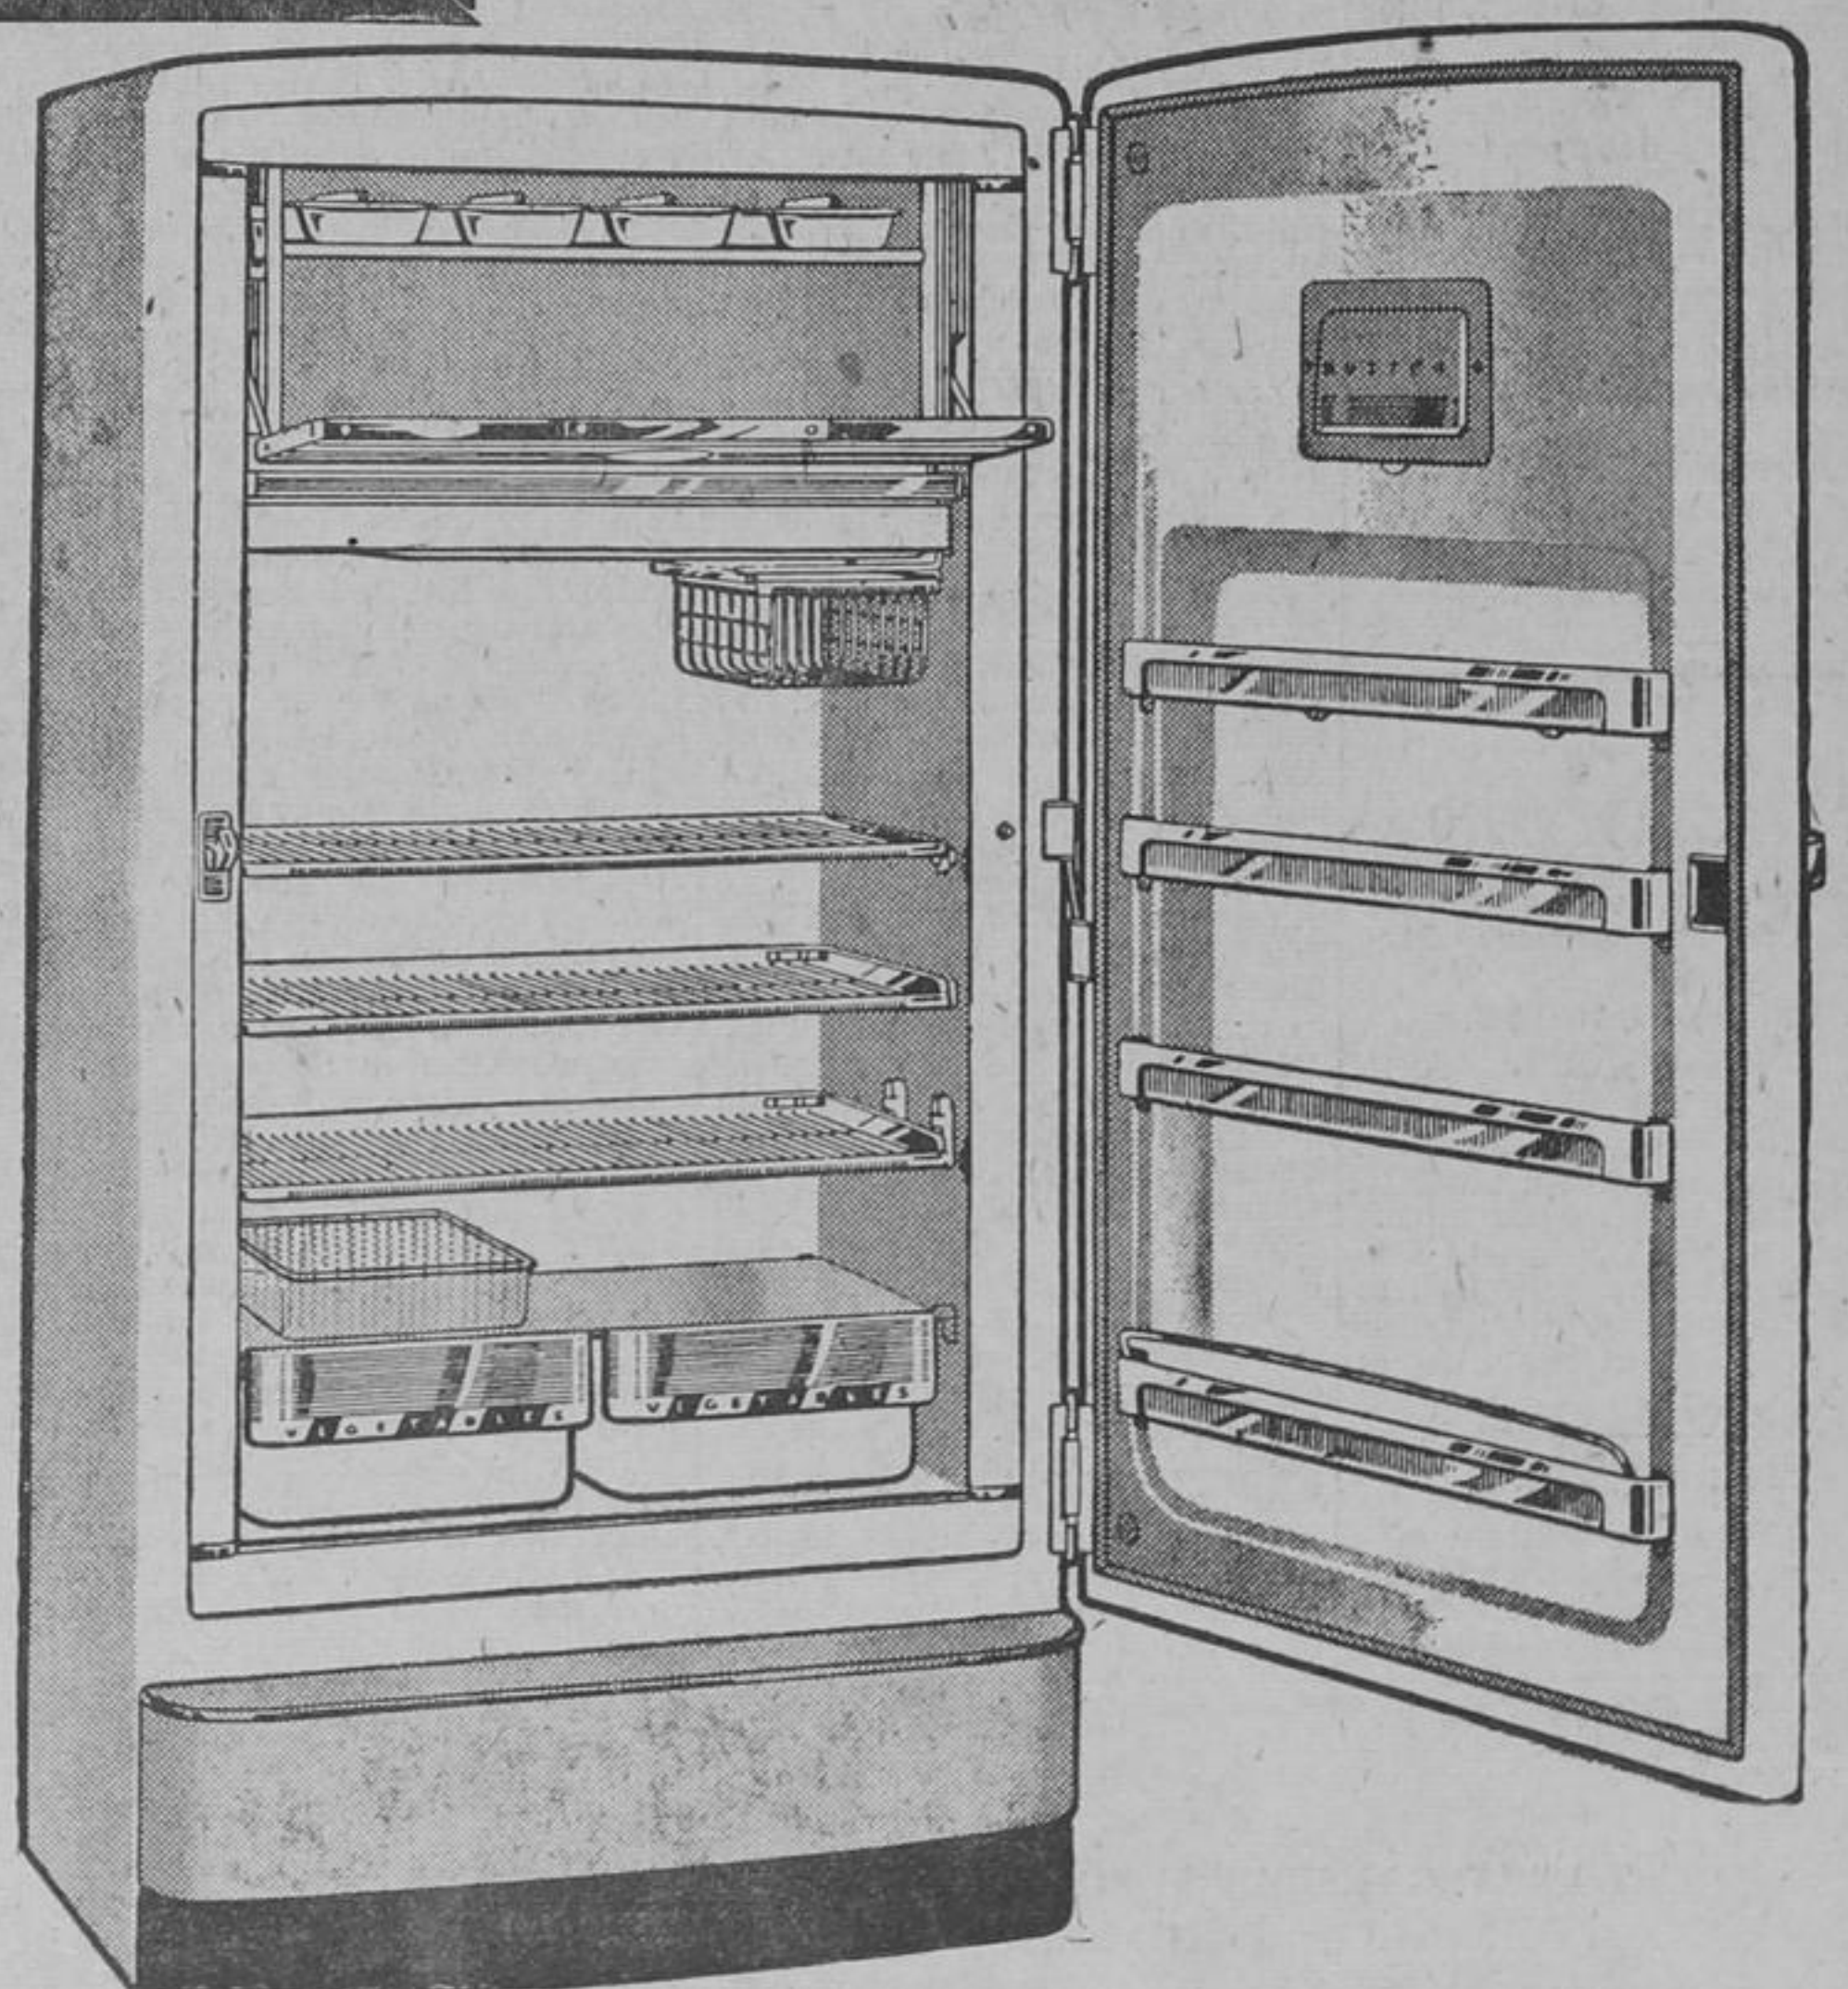

Name Your Own Down Payment

Model LF314

ANSWELL

LIMITED

THORNHILL

PHONES: AV.5-1123 BA.1-3475-76