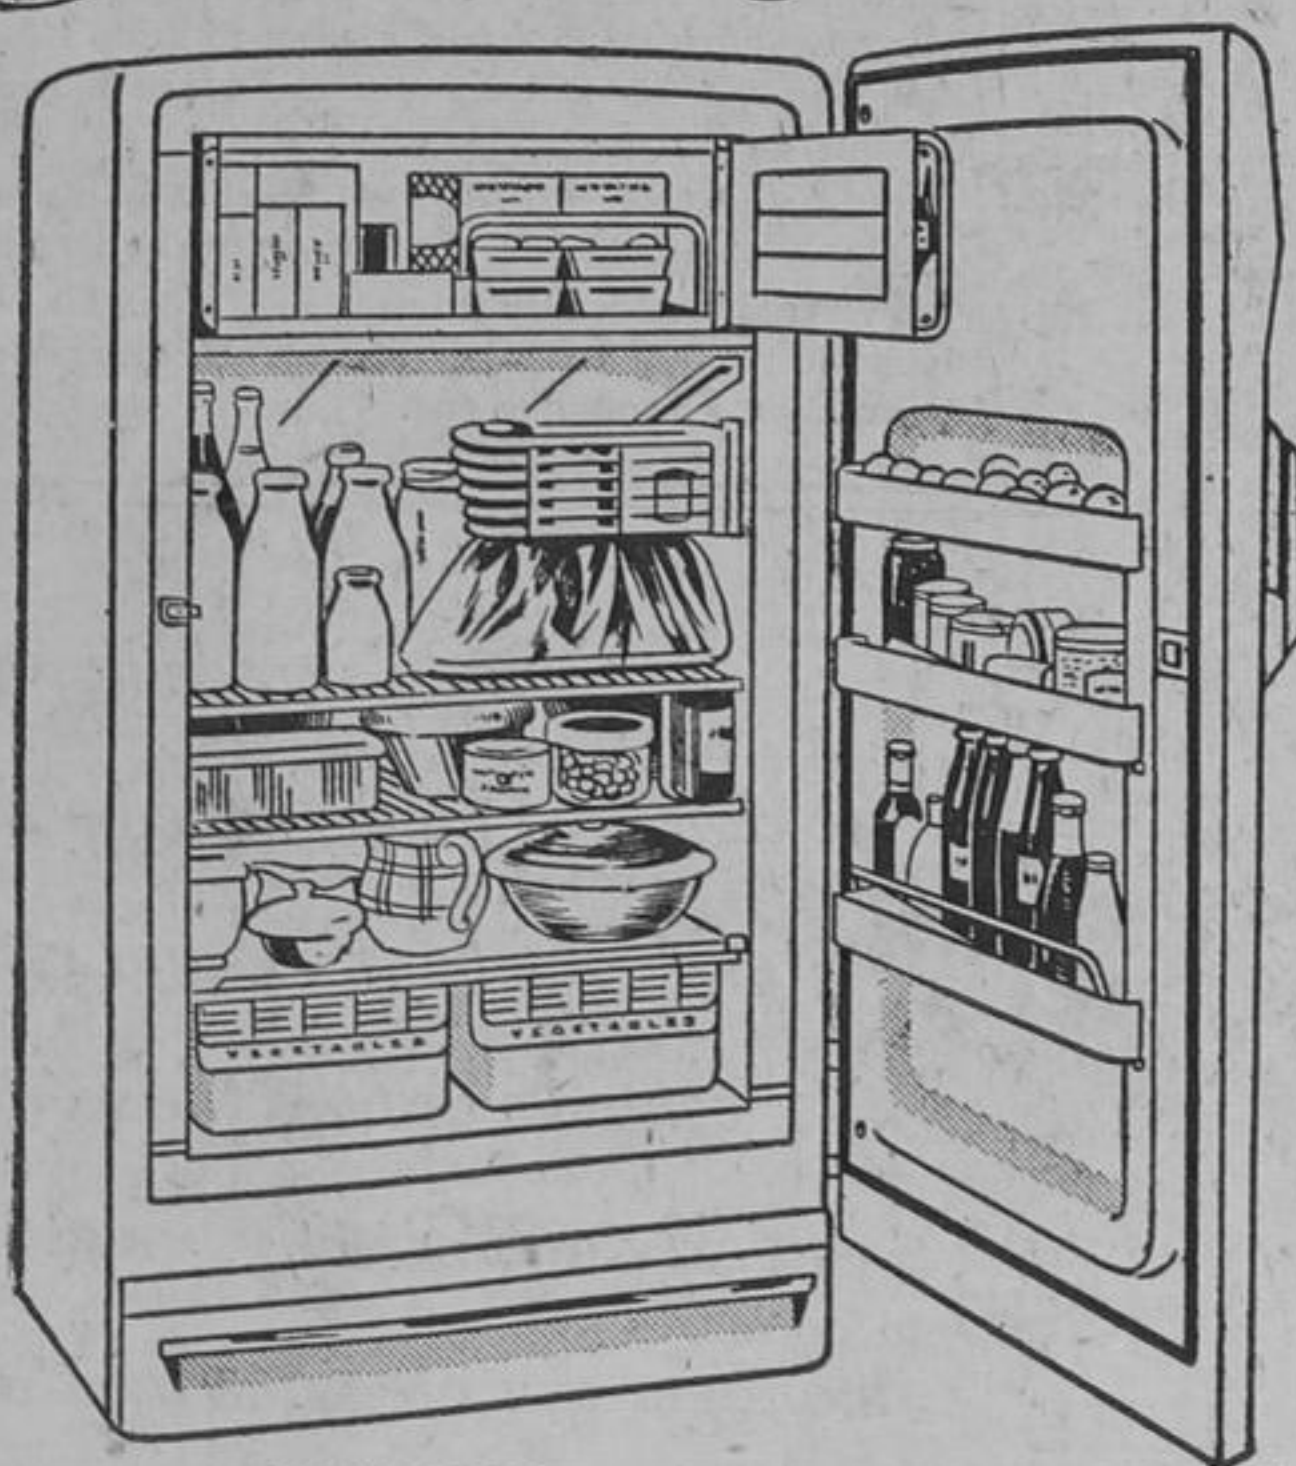

Refrigerator Box

Is designed to keep your food in
garden fresh flavor even after weeks
of refrigerator.

This sparkling new model has two
compartments — a real food freezer
and a roomy 9½ cu. ft. no-defrost
refrigerator. It gives the lowest average
temperature ever developed in
G-E Refrigerators. This assures better
food preservation.

Model LK95

FORMERLY \$499.50

NOW ONLY **\$389.00**

SAVE \$110.50

Name Your Own Down Payment

Refrigerator

Model LB92

Sale Price **\$279.00**

Name Your Own Down Payment

Over 9 cu. ft. of food storage space. Full-width freezer takes 39 lbs. frozen foods. Full-width chiller tray handy for quick-chilling soft drinks or storing ice cubes. Anodized aluminum shelves provide ample room for tall bottles and bulky items . . . will not tarnish or rust. Two, deep Crisper Drawers easily accommodate large cabbage-heads and celery. Extra storage space for small bottles and eggs in handy Stor-a-door shelves. Sparkling gold-and-chrome trim. Will add glamour and convenience to any kitchen.

Formerly
\$359.00

SAVE
\$80.00

11 Cu. Foot

Refrigerator

Butter Conditioner (with glass dish)
Full-width Freezer
4 Redi-Cube Ice Trays
Full width Chiller
Handy Utility Basket
Sturdy Aluminum Shelves (2 sliding)
Durable Meat Dish
Fruit and Vegetable Rolla-Drawers
"Trigger - Action" latch
Tel-A-Frost Indicator