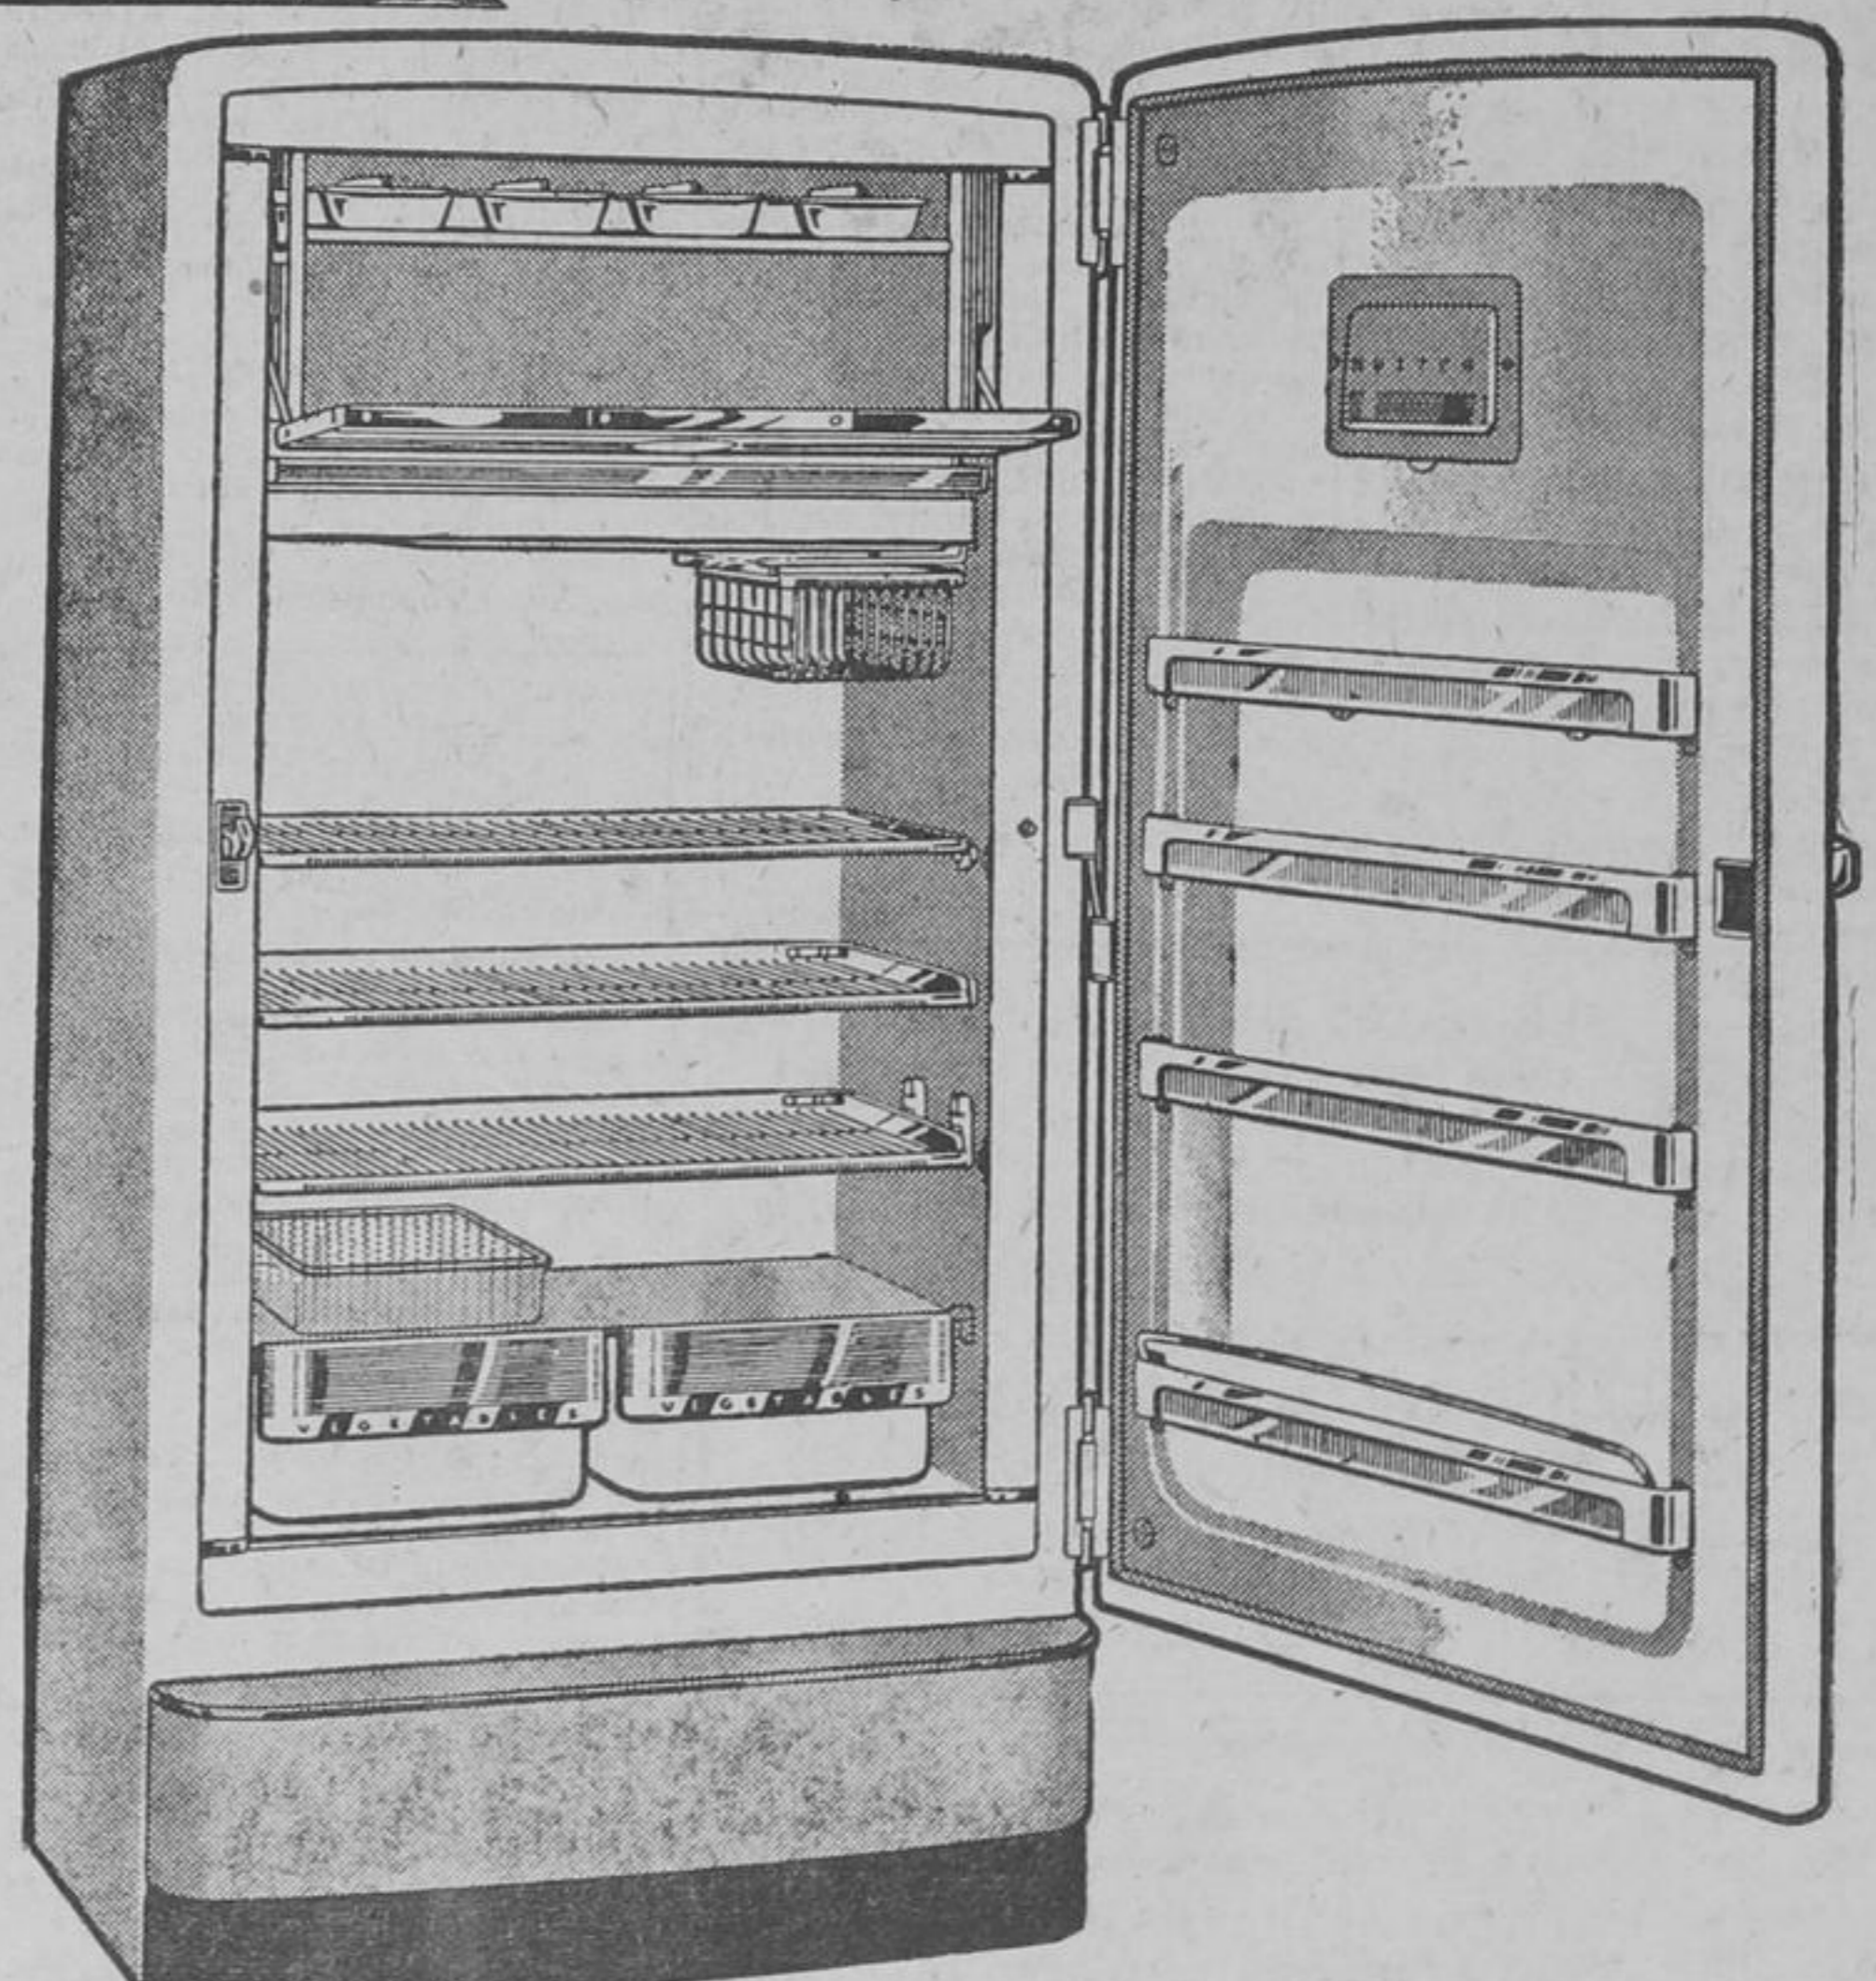

Model LF11J

Name Your Own Down Payment

ANSWELL

LIMITED

THORNHILL

PHONES: AV.5-1123 BA.1-3475-76