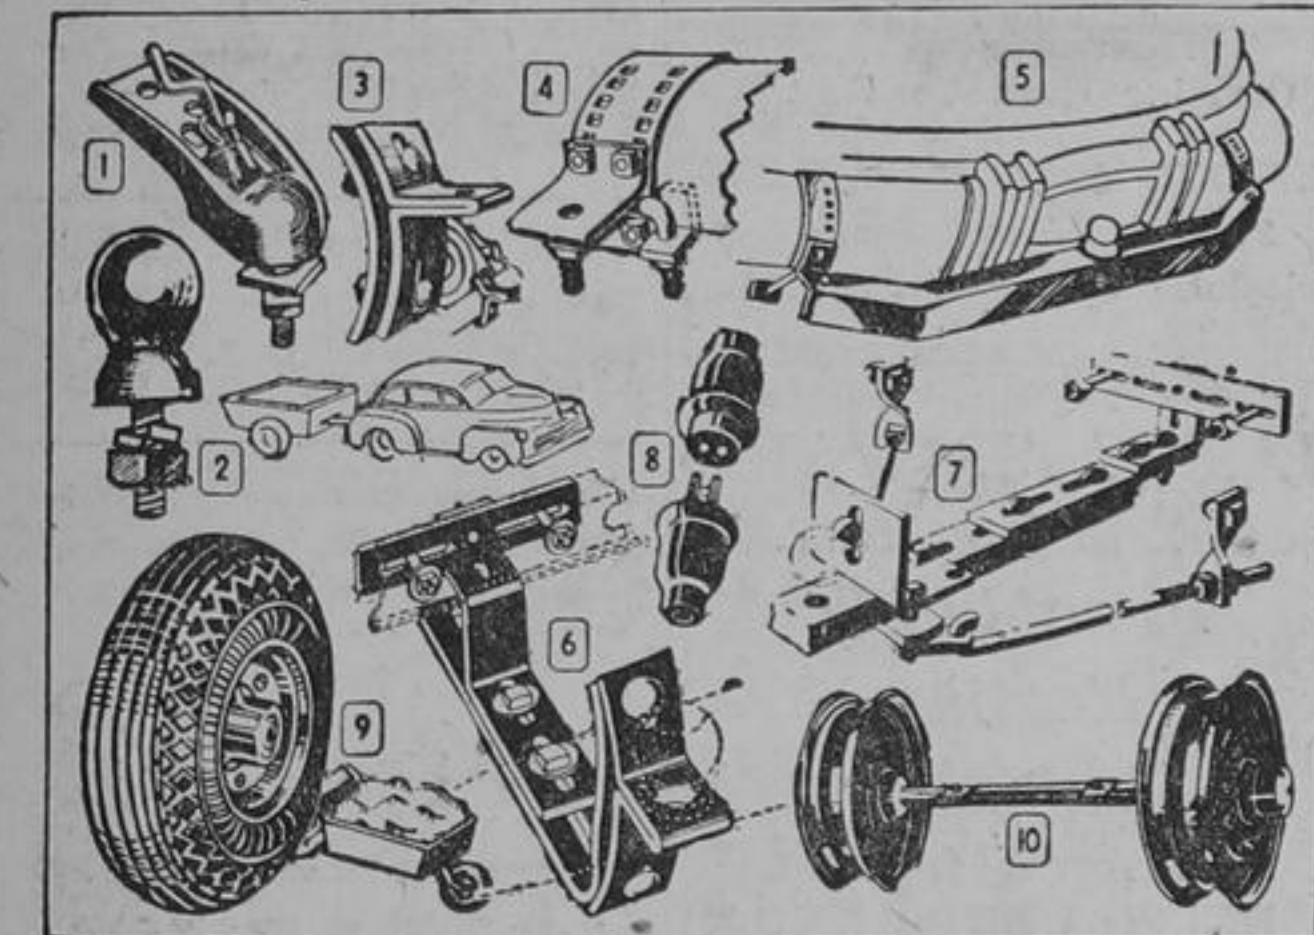

CARRY LOADS ON TOP OF THE CAR

Convenient, Low-Cost CAR-TOP CARRIERS

- Hercules Car-Top Carrier **8.65**
- Zephyr Luggage Carrier **13.95**
- TARPAULIN — Protects car top loads from rain and dust. Size 3' x 6' with strong rope ties **4.95**

CANADIAN TIRE CORP.
ASSOCIATE STORE
97 YONGE ST. RICHMOND HILL, ONT. P. C. HILL, Prop.
PHONE 404

KING CITY NEWS

CORRESPONDENT: MRS. M. JOHNSTON, KING, ONT.

Phone King 55R14

Mr. and Mrs. Clark Archibald and family motored to Shelburne on Sunday to visit the Aubrey Archibalds, and to bring their son Ronny back home. Lillian Archibald accompanied them back to Shelburne after a week's visit with her grandparents Mr. and Mrs. E. J. Archibald in King City.

An invitation to send members of Kingscrafts Guild to the Handicrafts Exhibition in the Women's Building, C.N.E., to act as hostesses for a day was accepted. On Thursday of this week, Music Day, Mrs. J. L. Grew, Mrs. A. E. Jarvis, Mrs. E. B. Johnston, Miss Evelyn Courtney, Mrs. H. Bryan of Maple and Miss Whitmore of Edgeley undertook to spend the day at the Exhibition.

On Saturday afternoon, Dr. Eric B. Johnston was best man at the wedding of his friend, Peter W. Shenstone and Mary Catharine Legate at Central United Church, Owen Sound. One of the four ushers was John Neil of Thornhill.

On Thursday evening a group of young people of the Canadian Bank of Commerce Main Office staff of Toronto were invited to King by Mr. and Mrs. Matt. Bell and Mr. and Mrs. Gordon Tetley. The young men are members of the Bank of Commerce baseball team, and in the early evening they had a fine game with the King Softball Club. Gord Orr pitched a great game, and the final score of the exciting game was 8-7 in favor of King. Afterwards refreshments were served at the Anglican Rectory by Mr. and Mrs. Tetley and Mr. and Mrs. Bell, helped by Mr. and Mrs. A. E. Hobson who happened to come along in time to serve the coffee and sandwiches to the 30 guests.

Mrs. Anne Grew has been visiting in Ottawa. Her friend Anne Jarvis returned with her and spent a few days at her home earlier this week.

Mrs. D. Jefferson and daughter, Miss Elizabeth Jefferson, of Rothsey, N.B. are visiting Mrs. David Lewis.

Mr. and Mrs. Arthur Green spent the week at Drumkerry, Bracebridge. On September 6, Mr. and Mrs. Green will celebrate their silver wedding. Their daughter, Mrs. Robert Kemp, is planning to have a family celebration at Niagara Falls on that day.

A baby boy was born to Mr. and Mrs. Watson Ferguson of Eversley, on August 24, at York Memorial Hospital, Newmarket.

On behalf of the W.M.S., Mrs.

Fred Curtis extends an invitation to members of all the congregations of the community to attend the special service at Eversley Presbyterian Church on Sunday, September 9, at 8 p.m. On that evening the W.M.S. Sunday will be observed. Mr. David Wotherpoon, the student minister, will present a moving picture entitled "And Now I See".