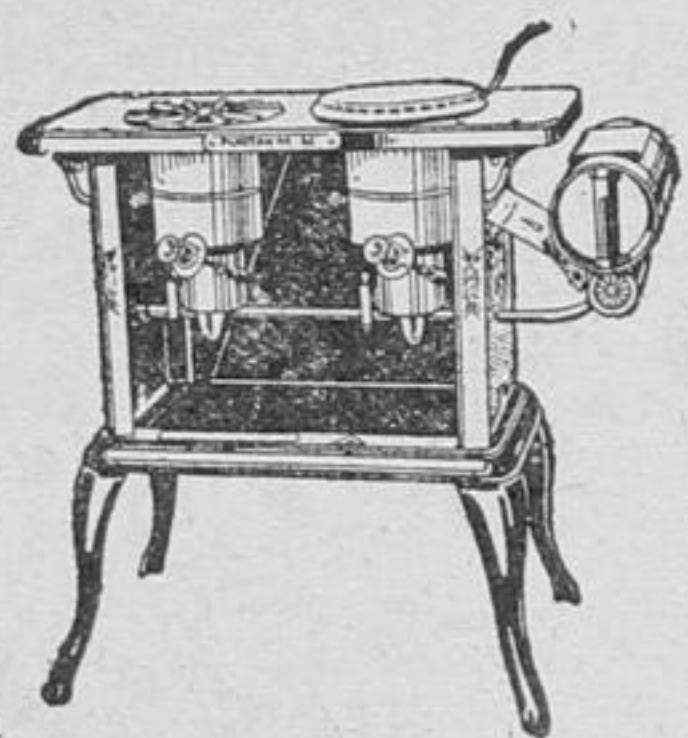

P. G. Savage & Son

Sole agents for Richmond Hill and Vicinity

Fire, Life, Accident, Plate Glass and Automobile Insurance

Let the New Perfection Help You

Don't work over a hot range through the hot summer days

The New Perfection Oil Cook Stove gives you the same service for cooking, baking or washing, without the excess heat. Think of the comfort.

The New Perfection here illustrated is a two-burner design. We also carry three- and four-burner models that will give you the same cooking space as your range—with or without cabinets or ovens.

Some advantages of the New Perfection: gauge glass on oil reservoir; top 14 inches wide—plenty of room for cooking utensils; convenient height; handsome line of cabinets; lights instantly—ready for full work in a minute; regulates instantly and positively; all parts are durable; and it provides clean, odorless combustion.

Call and see them; the prices are right. Have a cool kitchen!

Richmond Hill Hardware Co.

Norman Batty

Phone 18

HOMESEEKER'S EXCURSIONS

LOW RETURN FARES TO WESTERN CANADA ONCE A WEEK

Convenient Service. Modern Electric Lighted Equipment
Standard and Tourist Sleeping Cars and Colonist Coaches

For Tickets, Reservations, Literature and Information, apply to
C. REID, STATION AGENT.
Or write R. L. Fairbairn, G.P.A., 68 King St. E., Toronto.

CANADIAN NORTHERN RAILWAY

"WHEN BETTER AUTOMOBILES ARE BUILT - McLAUGHLIN WILL BUILD THEM"

THIS appropriate phrase is more than a working motto, more than a stirring slogan—it is a promise backed by performance.

McLaughlin builders have won today's undisputed leadership on a Big Idea—a right principle, rightly applied, the famous McLaughlin Valve-in-Head Motor.

But McLaughlin science, skill and building honesty, is ever ready to make that "better" automobile whenever it can be built.

The constant aim toward the greater service is the way McLaughlin builders prove their appreciation of Canada's endorsement.

Send for new Catalogue "A" showing complete line to
The McLAUGHLIN MOTOR CAR CO., Limited,
OSHAWA, ONTARIO.

MODEL D-45 SPECIAL, 6 CYLINDER, 5 PASSENGER TOURING CAR

The McLaughlin Series include 6 and 4 cylinder cars in Touring, Roadster and Sedan types, ranging in price from $895. to $2350.

FOR SALE BY
D. HILL & CO.
YONGE STREET RICHMOND HILL

Canada's Standard Car