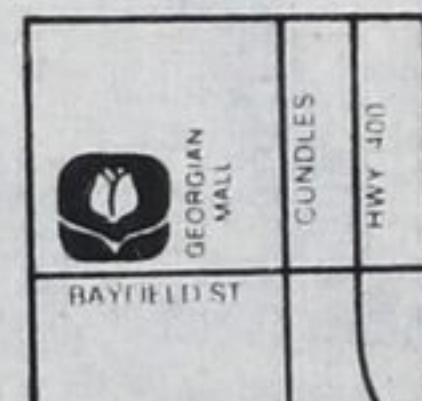

NEWMARKET
55 Yonge St. S.
S. of Davis Dr.

OPEN SUNDAYS !