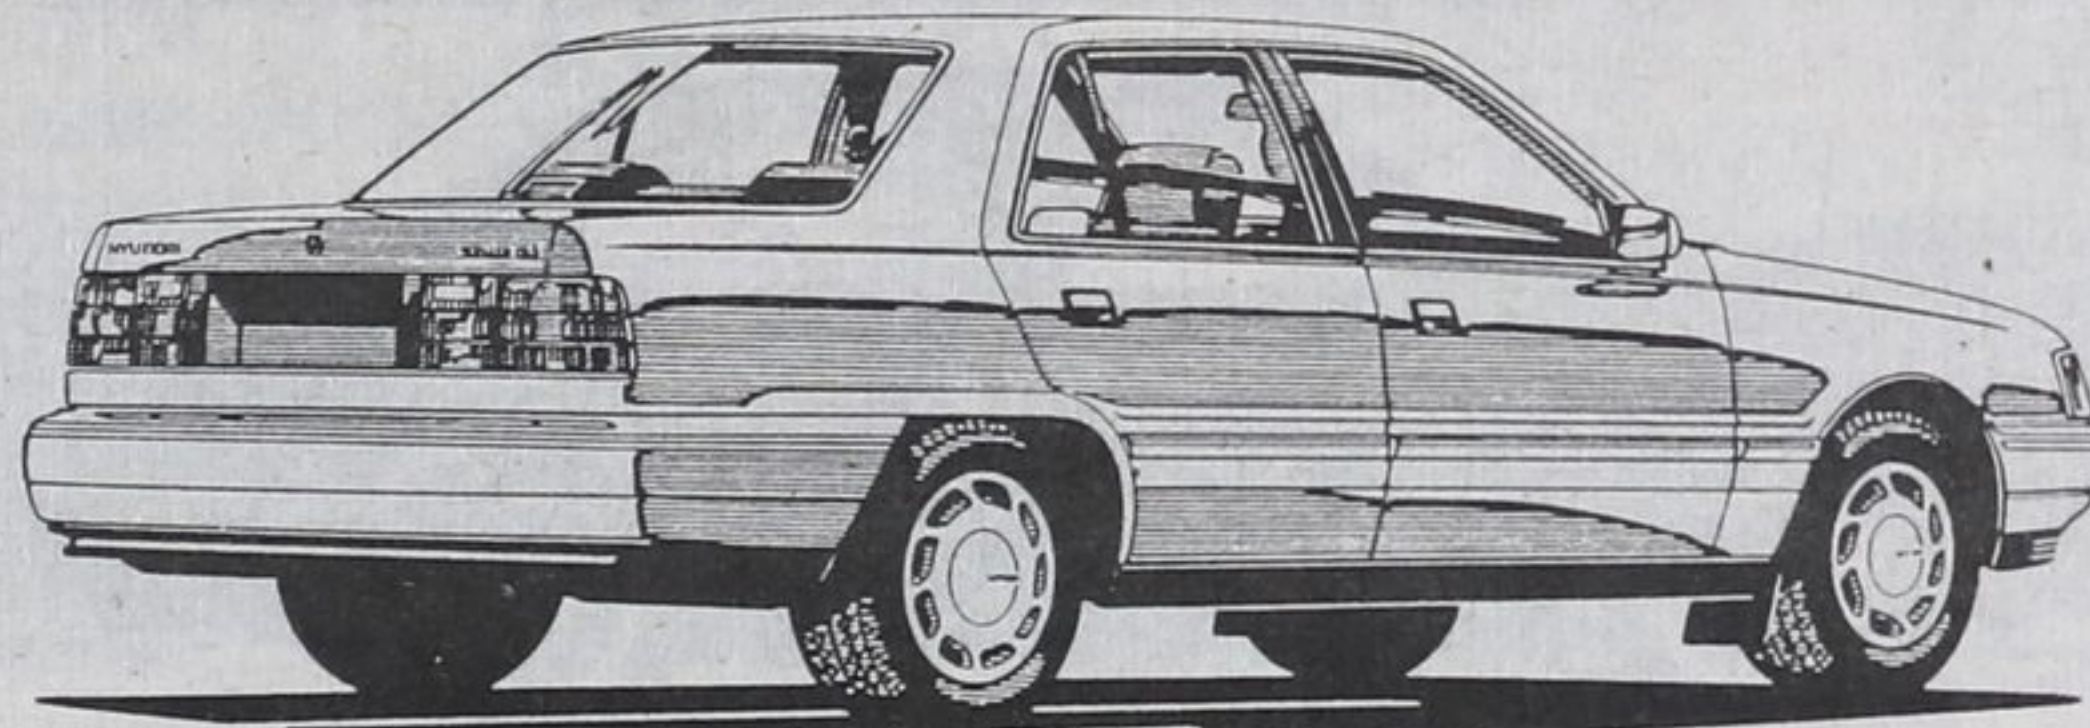

"We believe that our 1989 Toyota vehicles are the best we've ever built and they're supported by the best possible warranty," says Dupuis.

AVAILABLE NOW!

'89 SONATA

From

\$12,990⁰⁰

plus frt., del. and Lic.

Sonata is the largest car of its class...

FEATURES:

- 104" Wheel Base
- Power Steering/Power Brakes
- Tilt Steering Wheel
- Power Trunk Release
- Power Gas Door Release
- Tachometer/Quartz Clock
- Michelin All-Season Tires and more