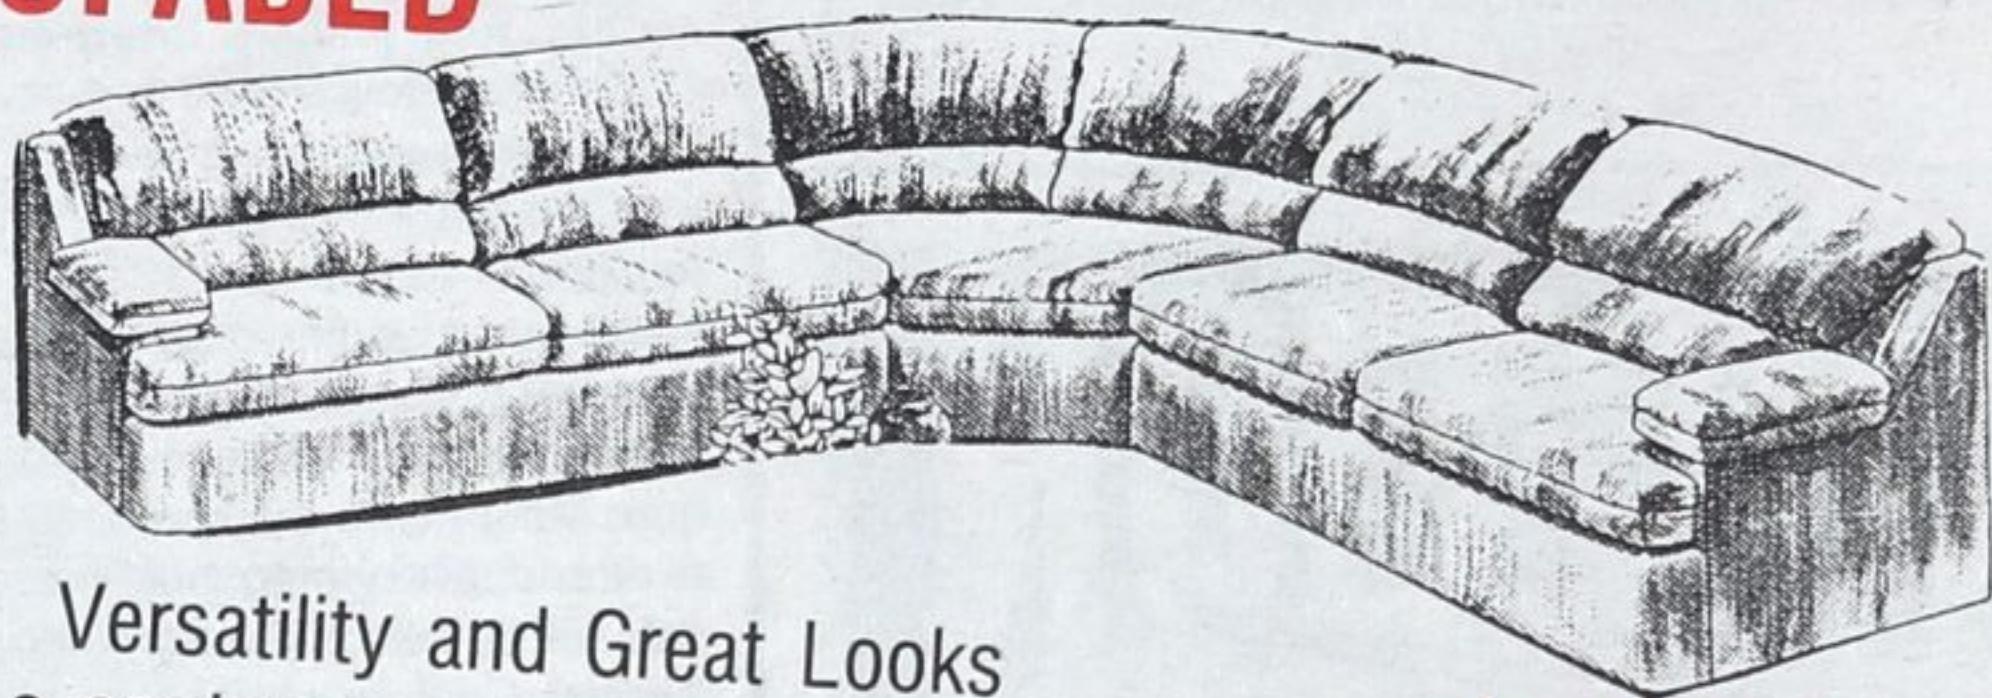

sleeper's choice

sofa city

BEST SELECTION

BEST PRICE

BEST CHOICE

From the makers of the Sealy Posturepedic
 Unbeatable Value in this Quality Sealy 2 pc. set
QUEEN SOFA BED AND LOVESEAT
 BOTH PIECES ONLY **\$998**

from Kroehlers
 exclusive Alan White Collection
 Contemporary loose pillow back
 REG. \$2650 **SOFA AND LOVESEAT ONLY \$1699**

SOLID BRASS BED

Choose Queen size or Double
 Pure Brass laquered for a
 lifetime of polish-free beauty.

NOW 1/2 PRICE
\$689

SOFABED

Versatility and Great Looks
 in a contemporary sectional with a
 Queen bed makes this a functional
 and convenient favourite.

ONLY \$1599
 Reg. \$2100

HALF PRICE

PERFECT SLEEPER

ELOQUENCE

Pillow top comfort
 Reg. ~~\$1390~~ **SALE \$695**

Queen
 Double

~~\$1180~~ **\$590**

PRELUDE

Balanced Comfort and Support
 Reg. ~~\$990~~ **SALE \$495**

Queen
 Double

~~\$780~~ **\$390**