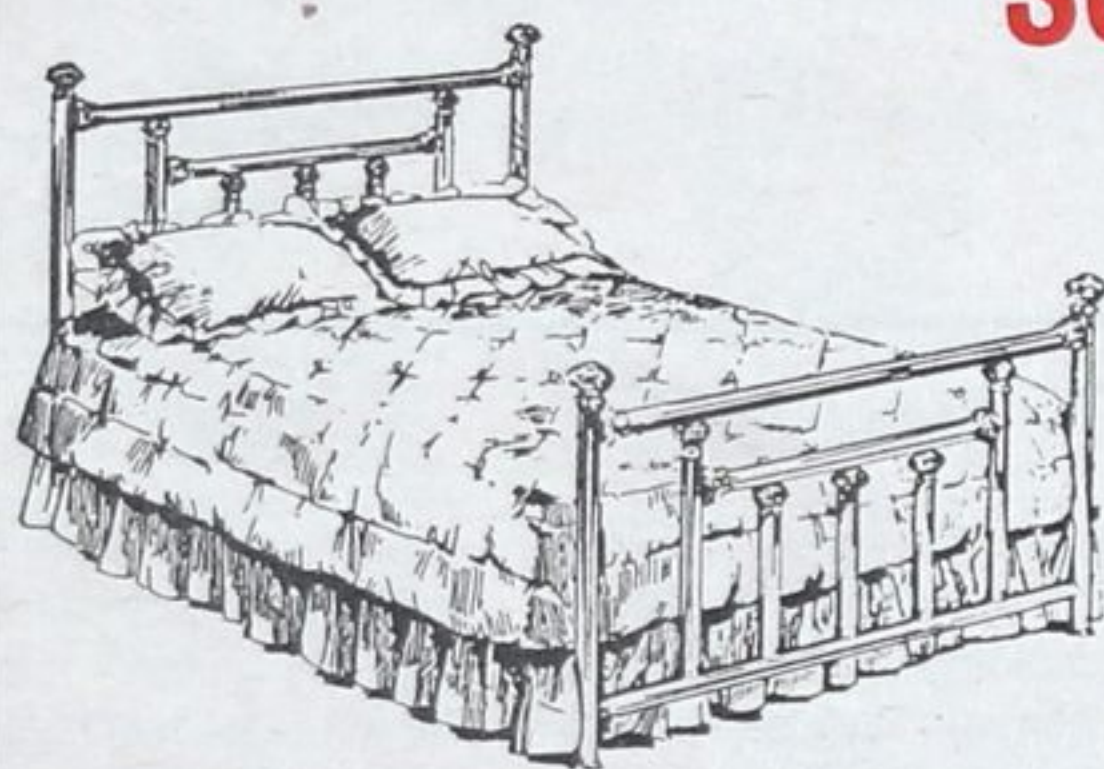

sleeper's choice

sofa city

BEST SELECTION

BEST PRICE

BEST CHOICE

From the makers of the Sealy Posturepedic
 Unbeatable Value in this Quality Sealy 2 pc. set
QUEEN SOFA BED AND LOVESEAT
 BOTH PIECES ONLY **\$998**

from Kroehlers
 exclusive Alan White Collection
 Contemporary loose pillow back
 REG. \$2650 **SOFA AND LOVESEAT ONLY \$1699**

SOLID BRASS BED

Choose Queen size or Double
 Pure Brass laquered for a
 lifetime of polish-free beauty.

NOW 1/2 PRICE
\$689

SOFABED

Versatility and Great Looks
 in a contemporary sectional with a
 Queen bed makes this a functional
 and convenient favourite.

ONLY \$1599
 Reg. \$2100

HALF PRICE

PERFECT SLEEPER

THE PRICE OF A
 GOOD NIGHTS SLEEP
 JUST WENT DOWN

Beautyrest CLOSE-OUT

by SIMMONS

PREMIERE 88
 the Ultimate in comfort
 Pocket Coil construction

Reg. ~~\$1480~~ **SALE \$689**
 Queen
 Double ~~\$1600~~ **\$799**