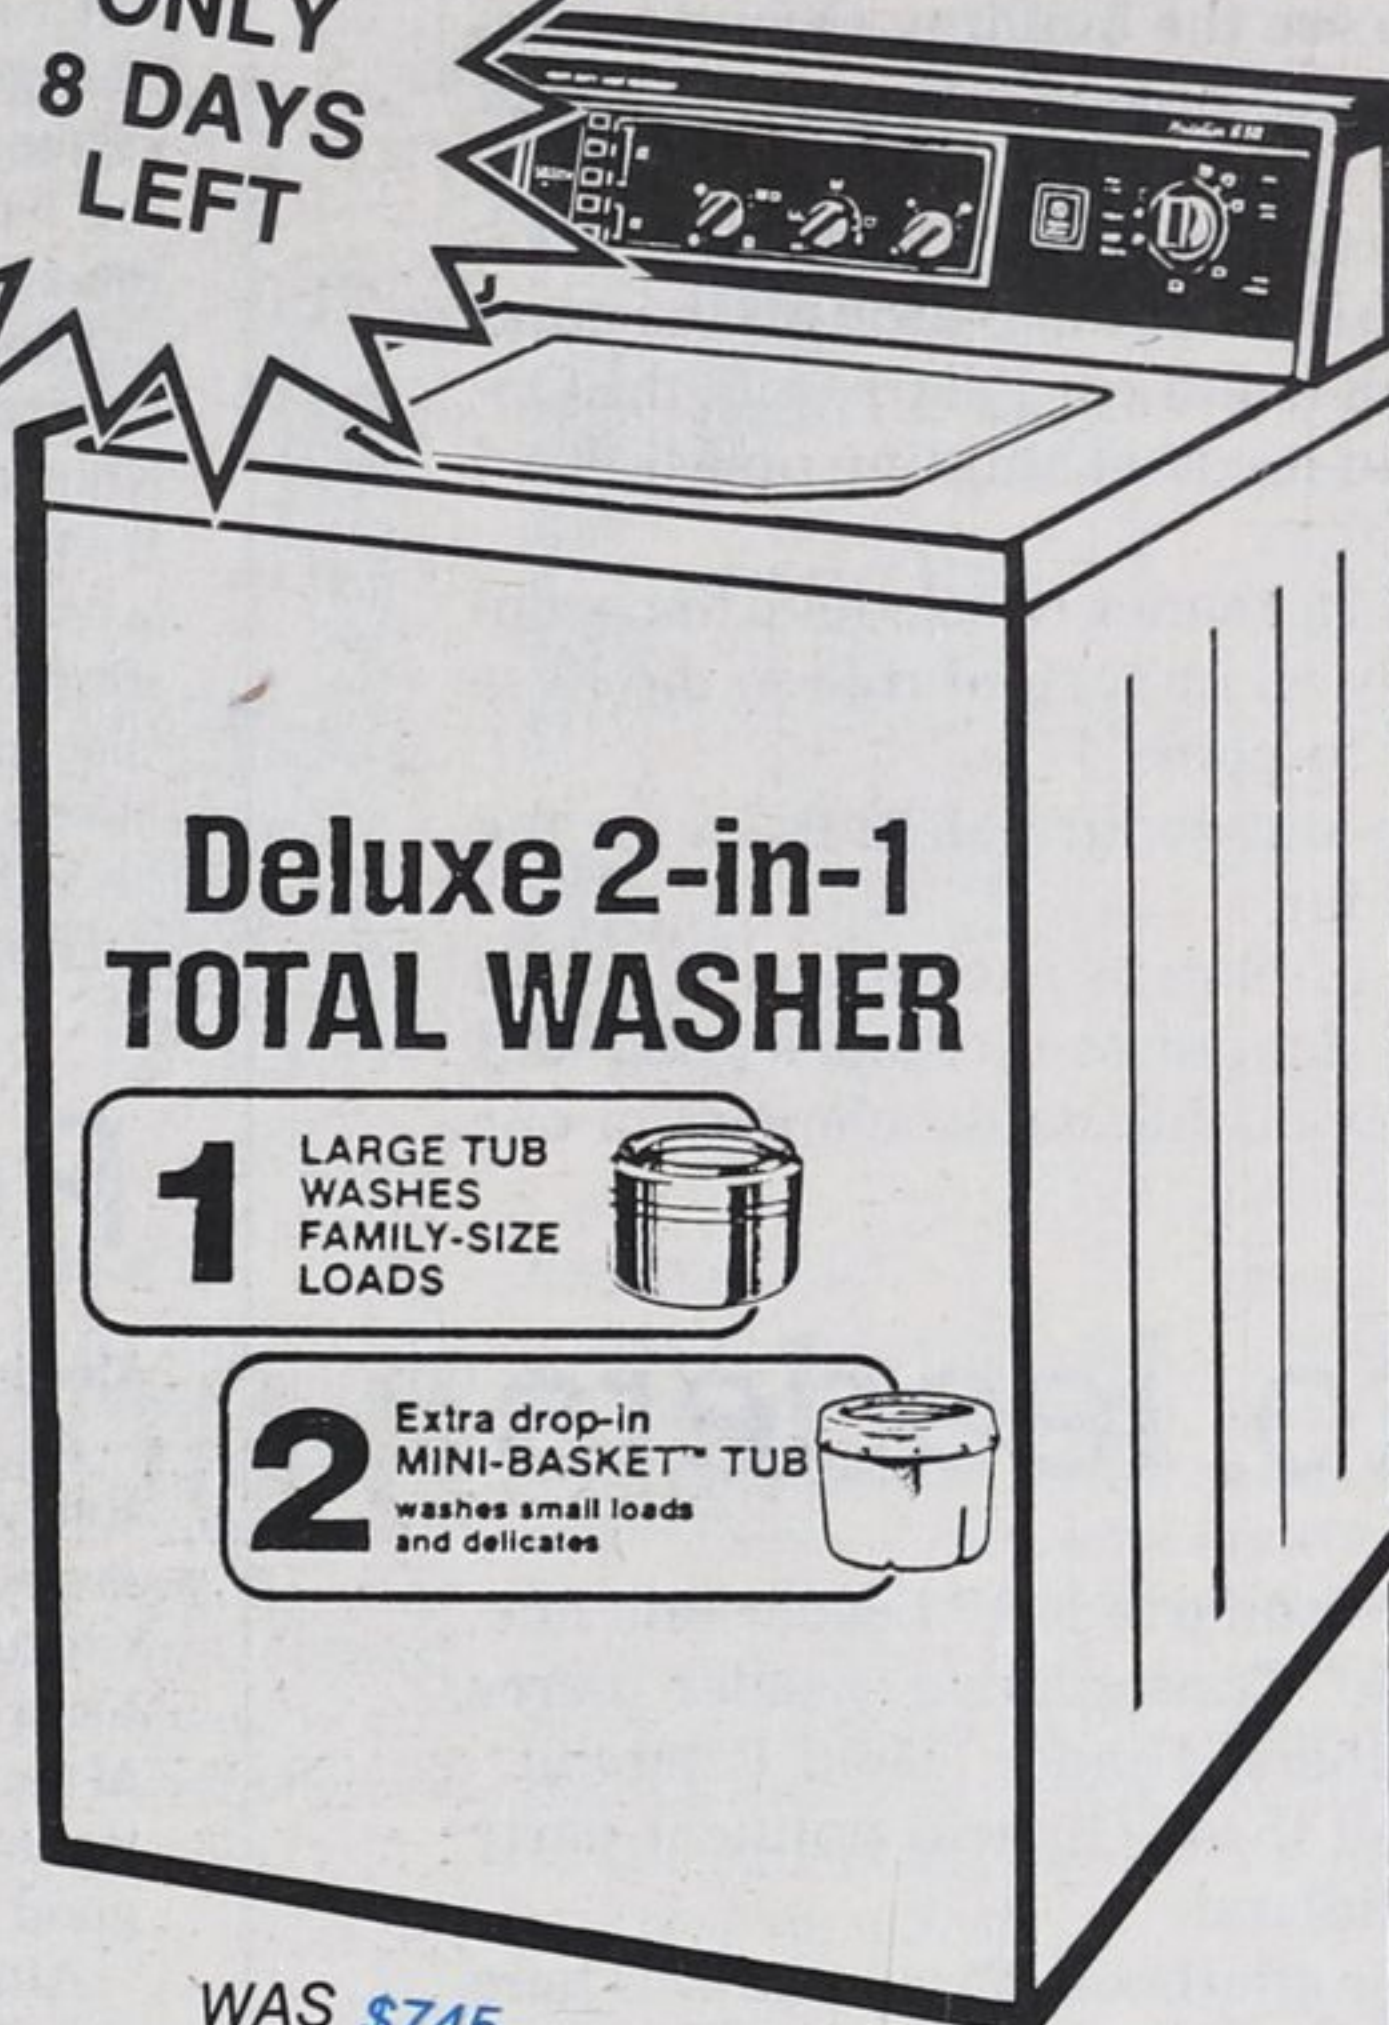

# 10 DAY SUPER SALE

**MOFFAT**

GENERAL  ELECTRIC

 Medallion 850

ONLY  
8 DAYS  
LEFT

**MOFFAT**

**MRF 1326**  
**13 CU. FT. REFRIGERATOR**  
• 10 Position Shelves  
• 3.1 cu. ft. Freezer Capacity  
• 2 Crispers

WAS \$745  
**NOW \$699<sup>00</sup>**

**Deluxe 2-in-1  
TOTAL WASHER**

- 1** LARGE TUB  
WASHES  
FAMILY-SIZE  
LOADS
- 2** Extra drop-in  
MINI-BASKET™ TUB  
washes small loads  
and delicates

WAS \$745  
**NOW \$699<sup>00</sup>**  
• Heavy Duty Washer  
• 4 Speed Combinations  
• 5 Temperature Combinations  
• 8 Programs  
• Mini-tub