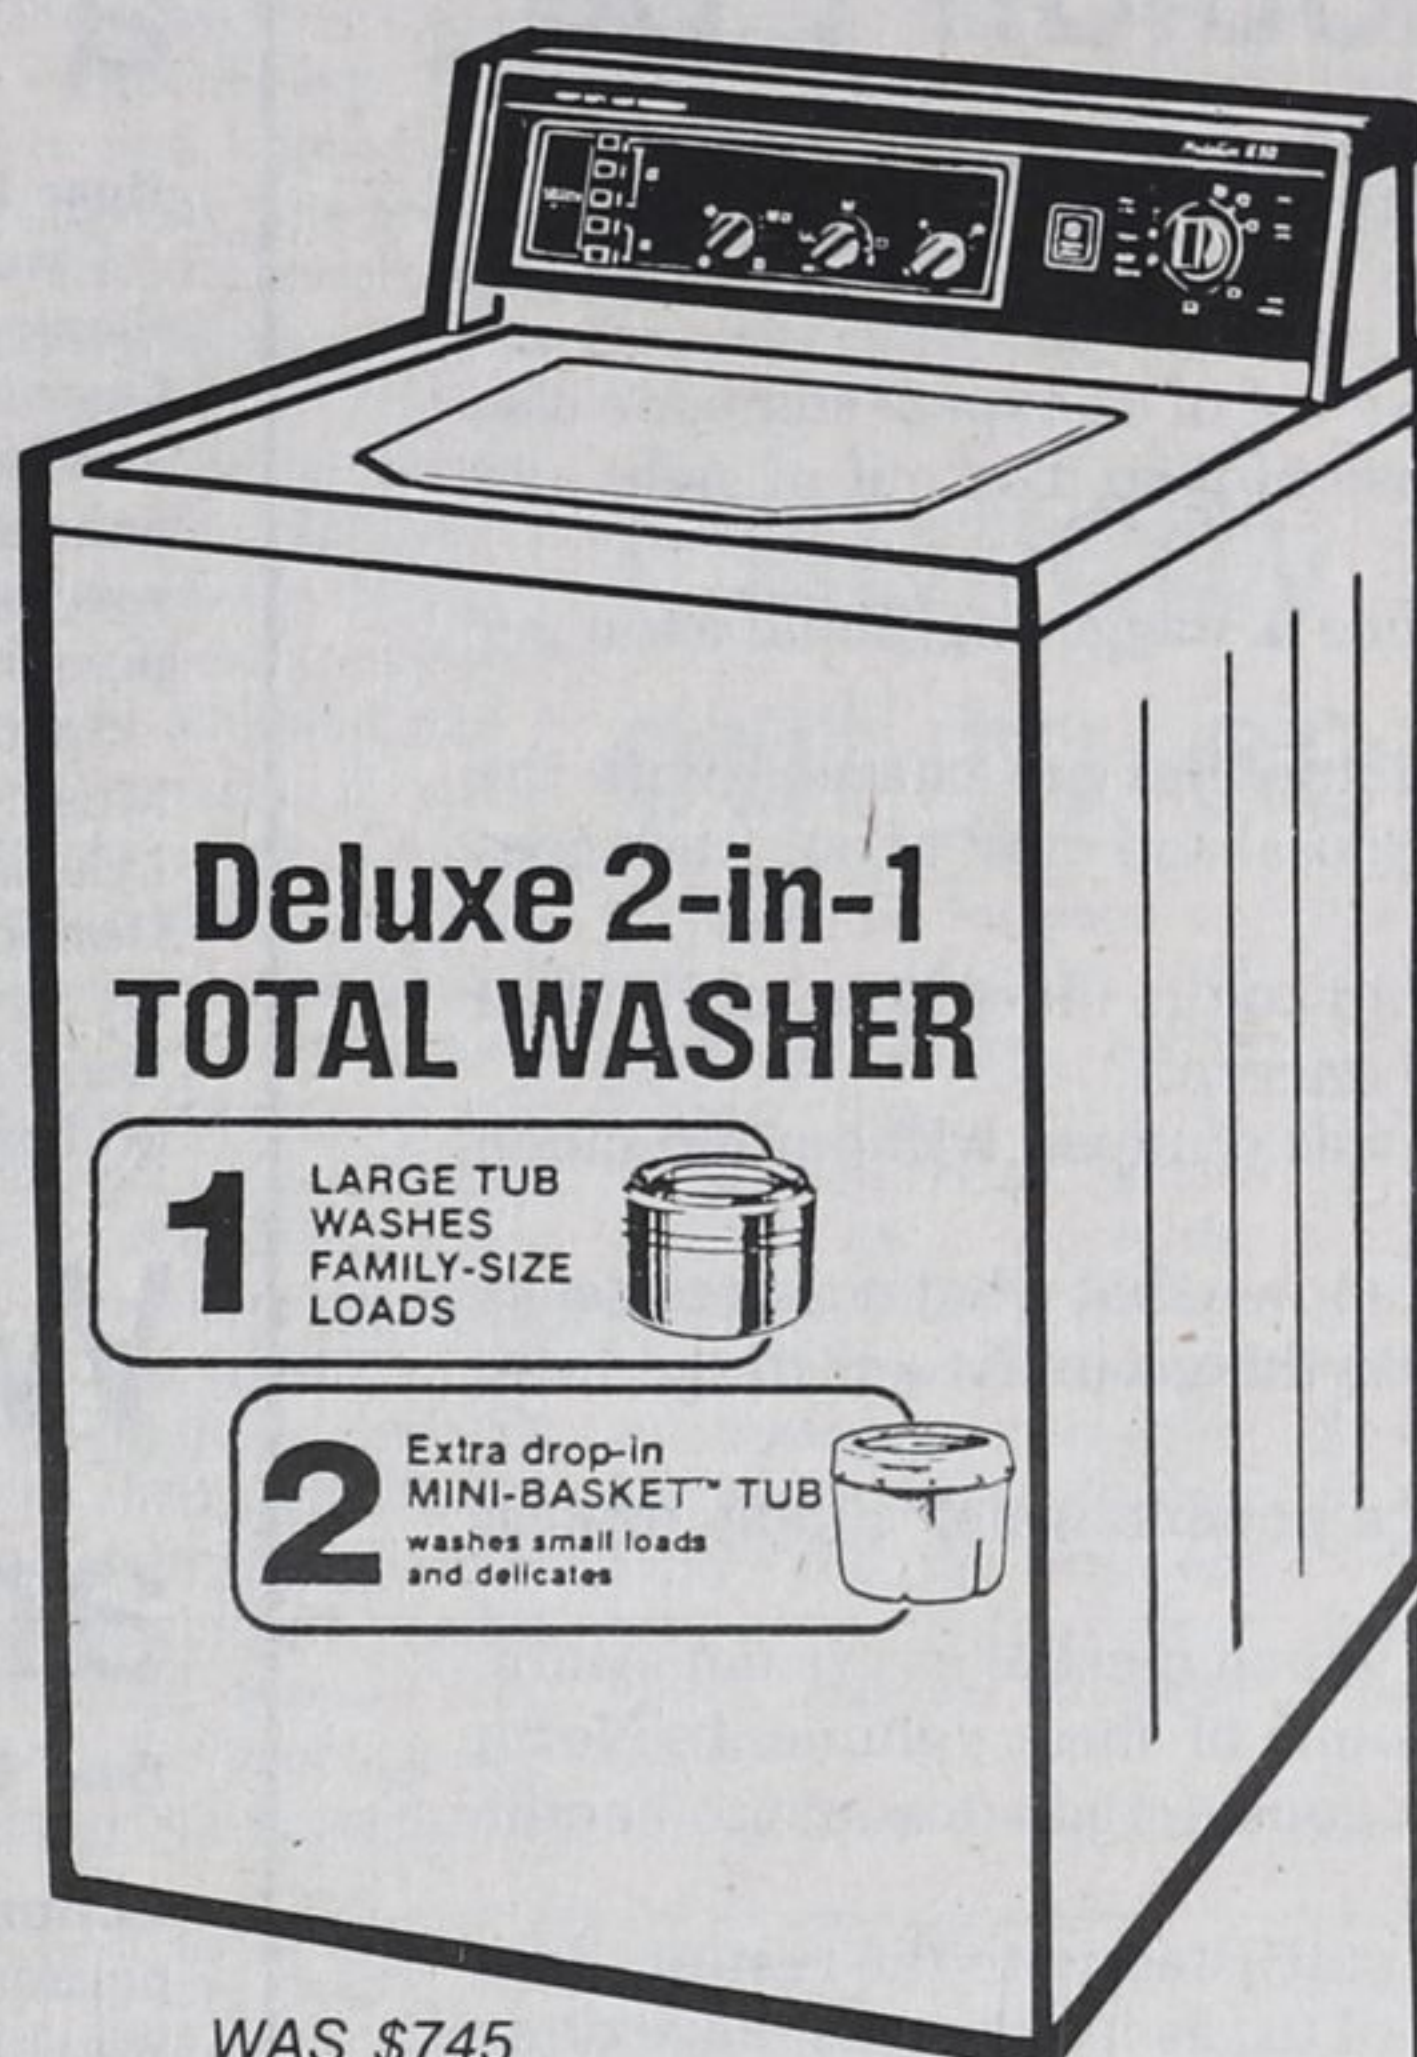

10 DAY SUPER SALE

MOFFAT

GENERAL  ELECTRIC

 Medallion 850

MRF 1326
13 CU. FT. REFRIGERATOR
 • 10 Position Shelves
 • 3.1 cu. ft. Freezer Capacity
 • 2 Crispers

WAS \$745
NOW \$699⁰⁰

**Deluxe 2-in-1
 TOTAL WASHER**

- 1** LARGE TUB WASHES FAMILY-SIZE LOADS
- 2** Extra drop-in MINI-BASKET™ TUB washes small loads and delicates

WAS \$745
NOW \$699⁰⁰

- Heavy Duty Washer
- 4 Speed Combinations
- 5 Temperature Combinations
- 8 Programs
- Mini-tub