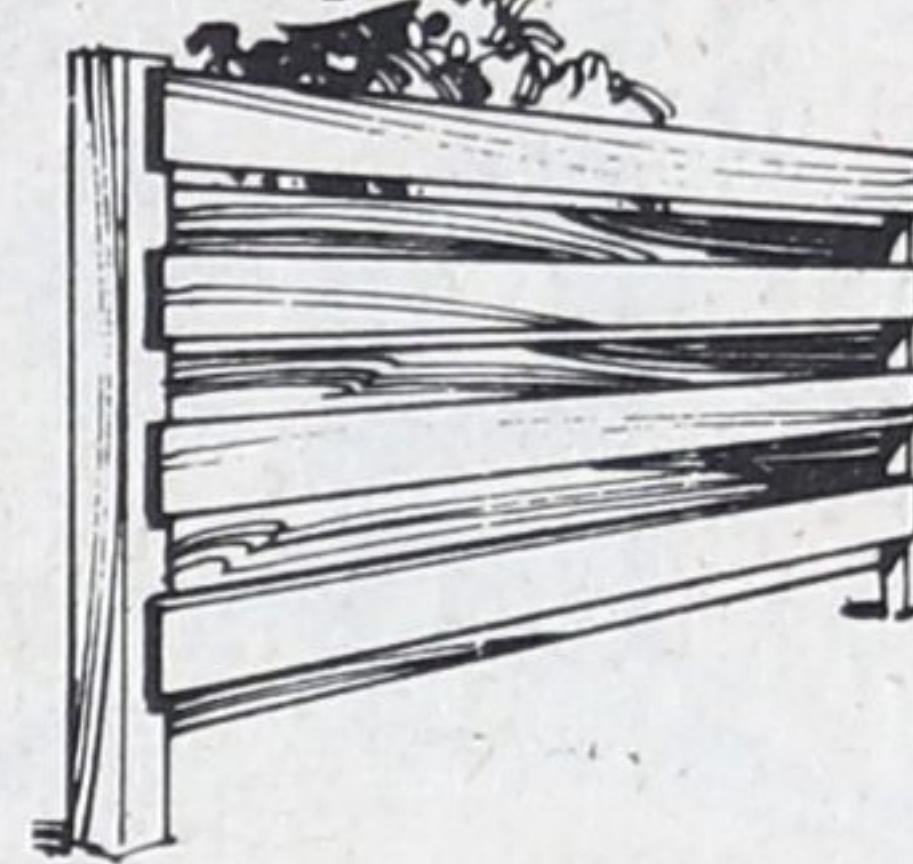

Boundary & Privacy Fences

Sold per linear foot. Final post extra. Length of sections vary with style. Everyday Price.

5'6" H. Estate Privacy Fence **569** **719**
Spruce Pressure-Treated

Garden Wall
4' high boundary fence.

239 **289**
Spruce Pressure-Treated