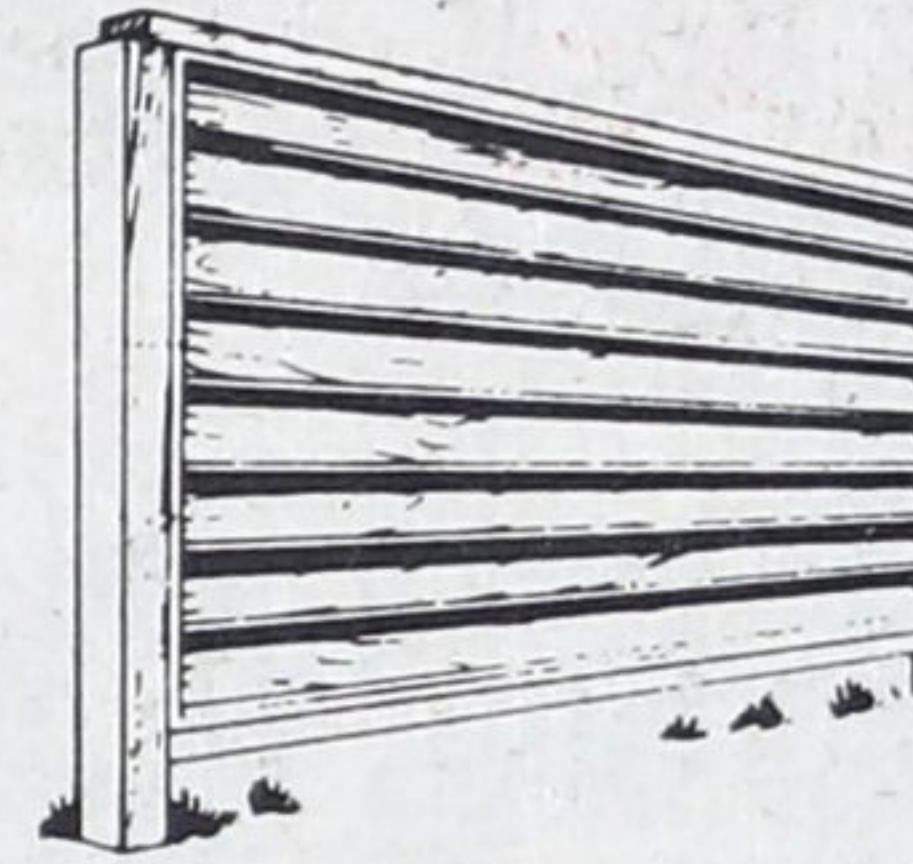

## Galvanized Fencing Components

ITEM	SALE PRICE		
A Main Post 6'6"	6.09	E Rail End Assembly	99¢
Main Post 7'6"	7.29	F Main Post Cap.	59¢
B Line Post 6'	4.49	G Line Post Cap	59¢
Line Post 7'	5.09	H Offset Bands	59¢
C Top Rail 7'4"	4.49	I Bracing Wire/100'	1.89
Top Rail 10'4"	6.29	J Frame Gate/Galv.	21.69
D Tension Bar 48"	1.69	Frame Gate/Green Vinyl	22.99
Tension Bar 60"	2.09	Tie Wires/100	3.59
		Hardware for (J)	13.59

## Boundary & Privacy Fences

Sold per linear foot. Final post extra. Length of sections vary with style. Everyday Price.

5'6" H. Estate Privacy Fence **569** **719**  
Spruce Pressure-Treated

Garden Wall  
4' high boundary fence.

**239** **289**  
Spruce Pressure-Treated

Butterfly  
5'6" high privacy fence.

**439** **549**  
Spruce Pressure-Treated

Horizontal Louvre  
4' high boundary fence.

**399** **539**  
Spruce Pressure-Treated

Contemporary  
5'6" high privacy fence.

**429** **549**  
Spruce Pressure-Treated

Vertical Louvre  
4'6" high boundary fence.

**459** **599**  
Spruce Pressure-Treated

Garden Screen  
5'6" high privacy fence.