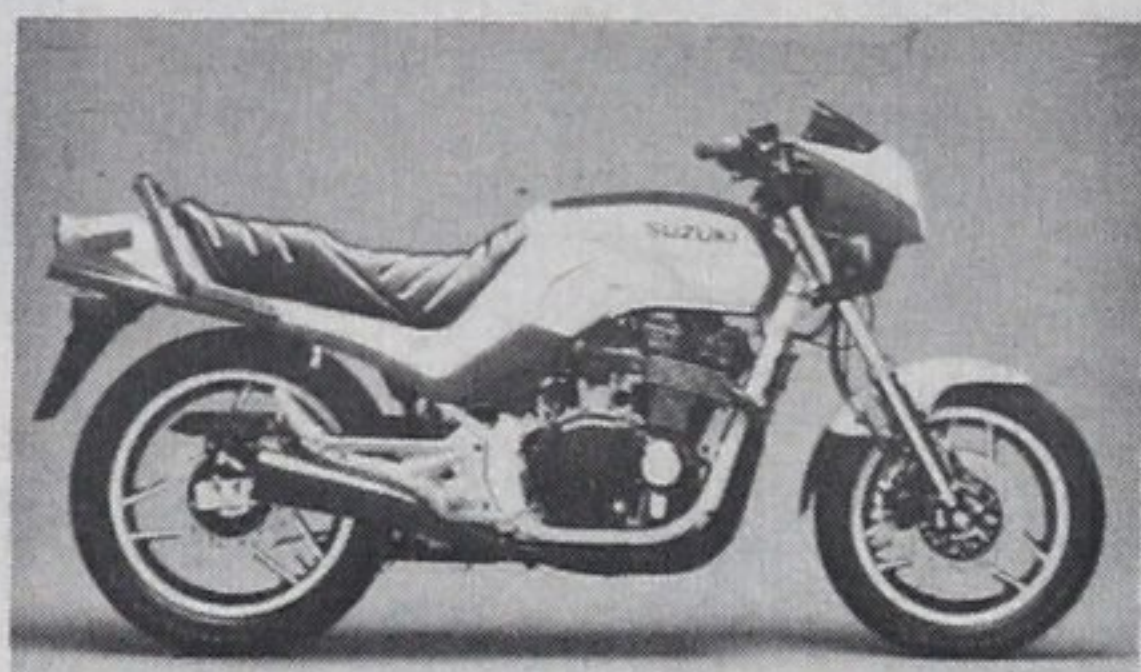

FACTORY REBATE SALE

FACTORY REBATE FROM \$120. to \$1280. (On Selected Models)

Suzuki Savings

GS750ESD

GS550ED

GS300LD

DR100D

PE175D

GS1150EF

GR650E

GS450LE

JR50

RM125E

RM80E

WE TURN RIDERS INTO BELIEVERS

WHEN YOU SEE WHAT THEY COME WITH, YOU'LL LOVE WHAT THEY GO FOR.