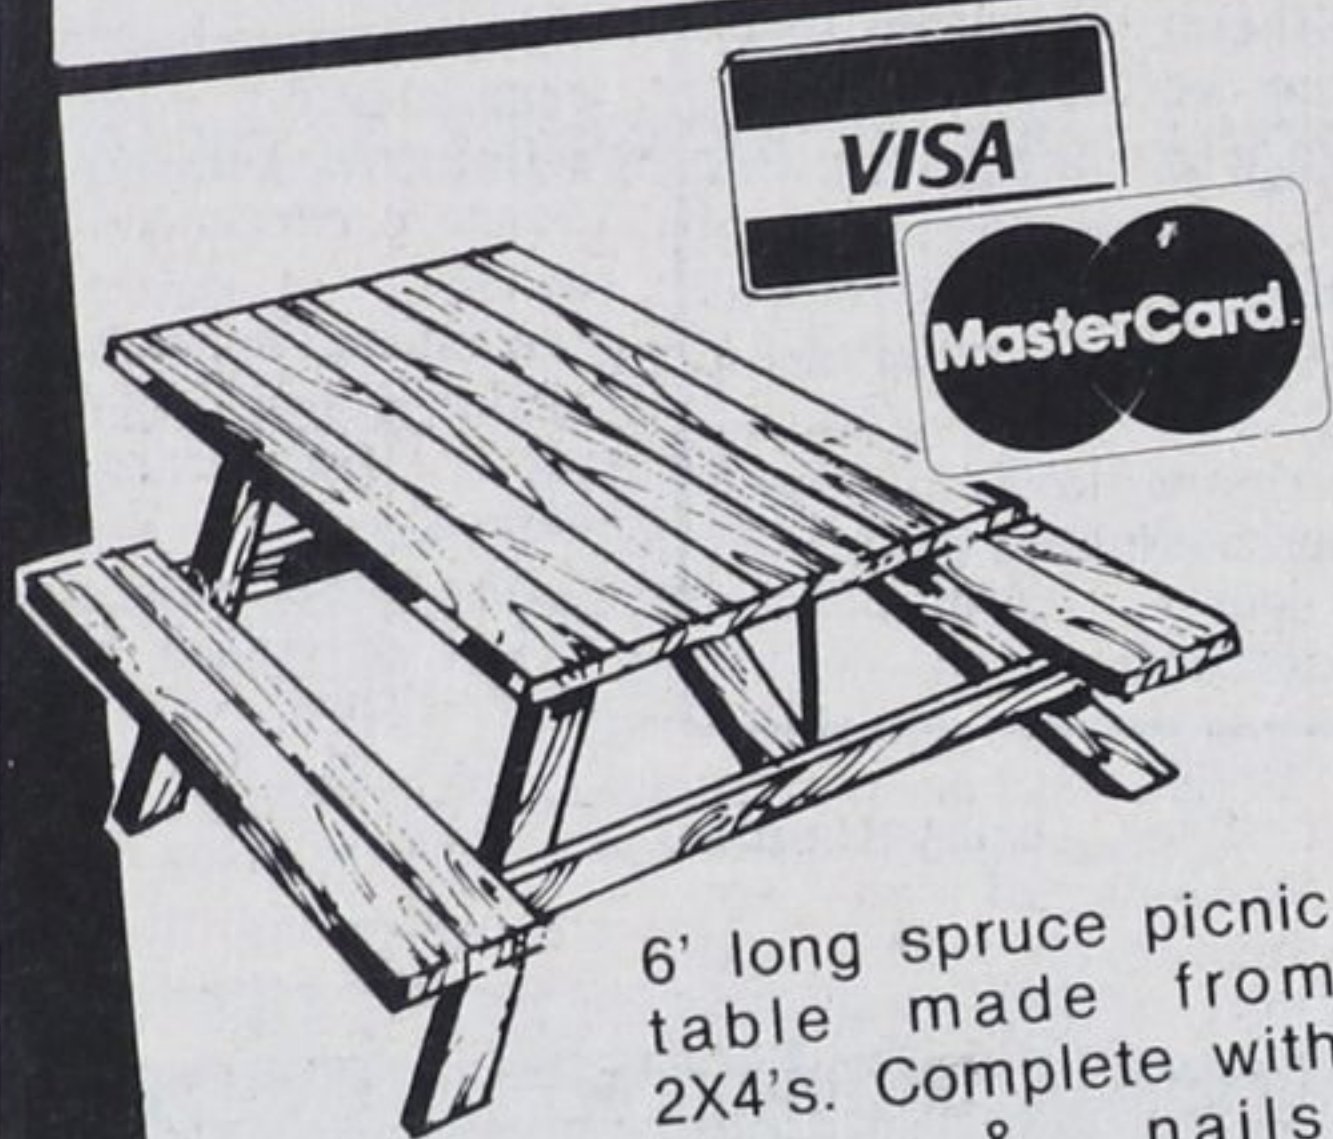

ELMVALE CASH and CARRY

Lumber & Building Supplies

GRAND OPENING

**SPRUCE
PICNIC
TABLE**
19⁹⁹

6' long spruce picnic table made from 2X4's. Complete with plans & nails. Unassembled.

INSTOCK WOOD WINDOWS

AS LOW AS
50⁰⁰