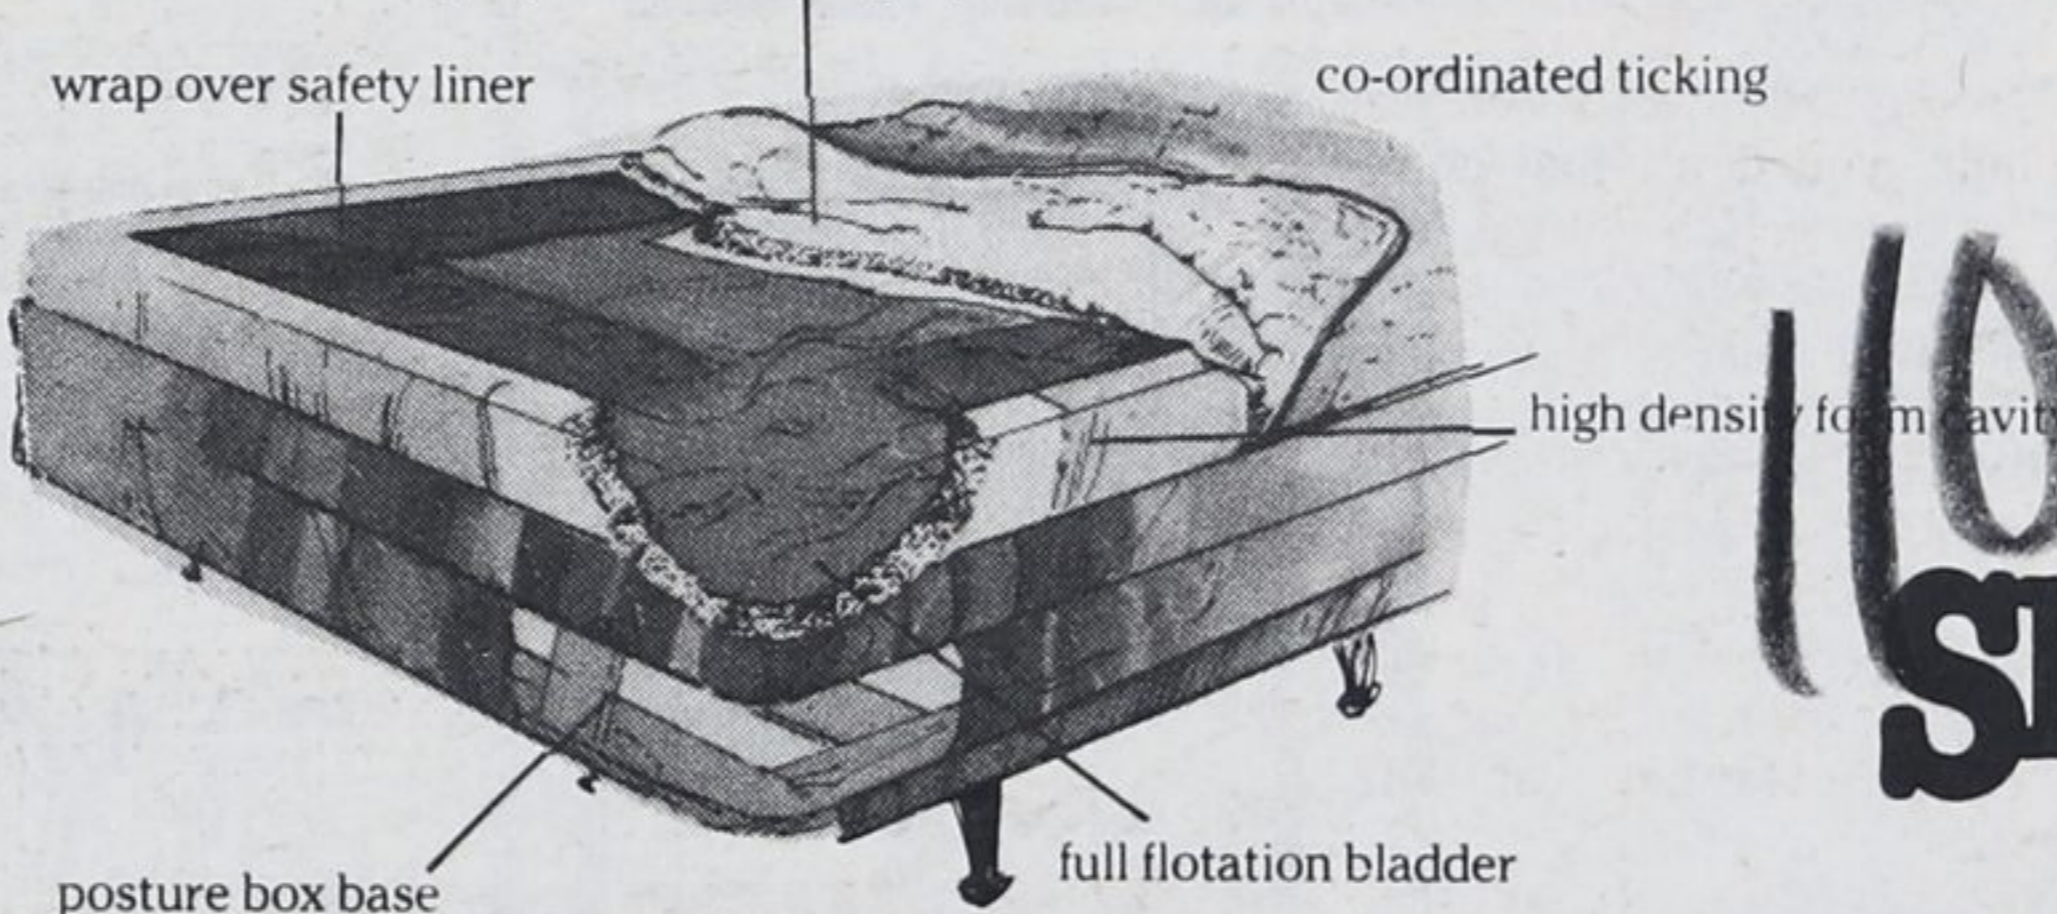

100
Sleep Products
by PALLISER

"QUEEN-SIZE" WATERBED $480.
(as shown above) Reg. 549.95 JUNE SPECIAL

"QUEEN-SIZE" WATERBED

Features: •One-ply Dacron •Heater
•Includes mattress, box spring and steel frame

Reg. $699.95
JUNE SPECIAL

$599.

"QUEEN-SIZE" WATERBED

"Special"—One Only With twin bladder, full flotation system

SALE PRICE
$479.82

ONE ONLY AT

$429.95

OTHER WATERBEDS Priced from $429.00 to $895.00

SET-UP AND DELIVERY INCLUDED ON ALL WATERBEDS

★ See our display of paintings by artists from THE GEORGIAN BAY ART CLUB

Be sure and enter your ballot, you could win the painting of your choice!!

Therrien's
HOMELAND FURNITURE

Store Hours:
Mon. - Sat. 9-5:30
Fri. only 9-9

Highway 93 at Balm Beach Road - Midland - 526-7833

Para
Paints at

SKILIA
design

EXTERIOR STAINS

for **$9.75**
Regular $14.95

15% OFF ALL PAINTS & WALLCOVERINGS

345 King Street, beside
Rolfoto Studio 526-7563