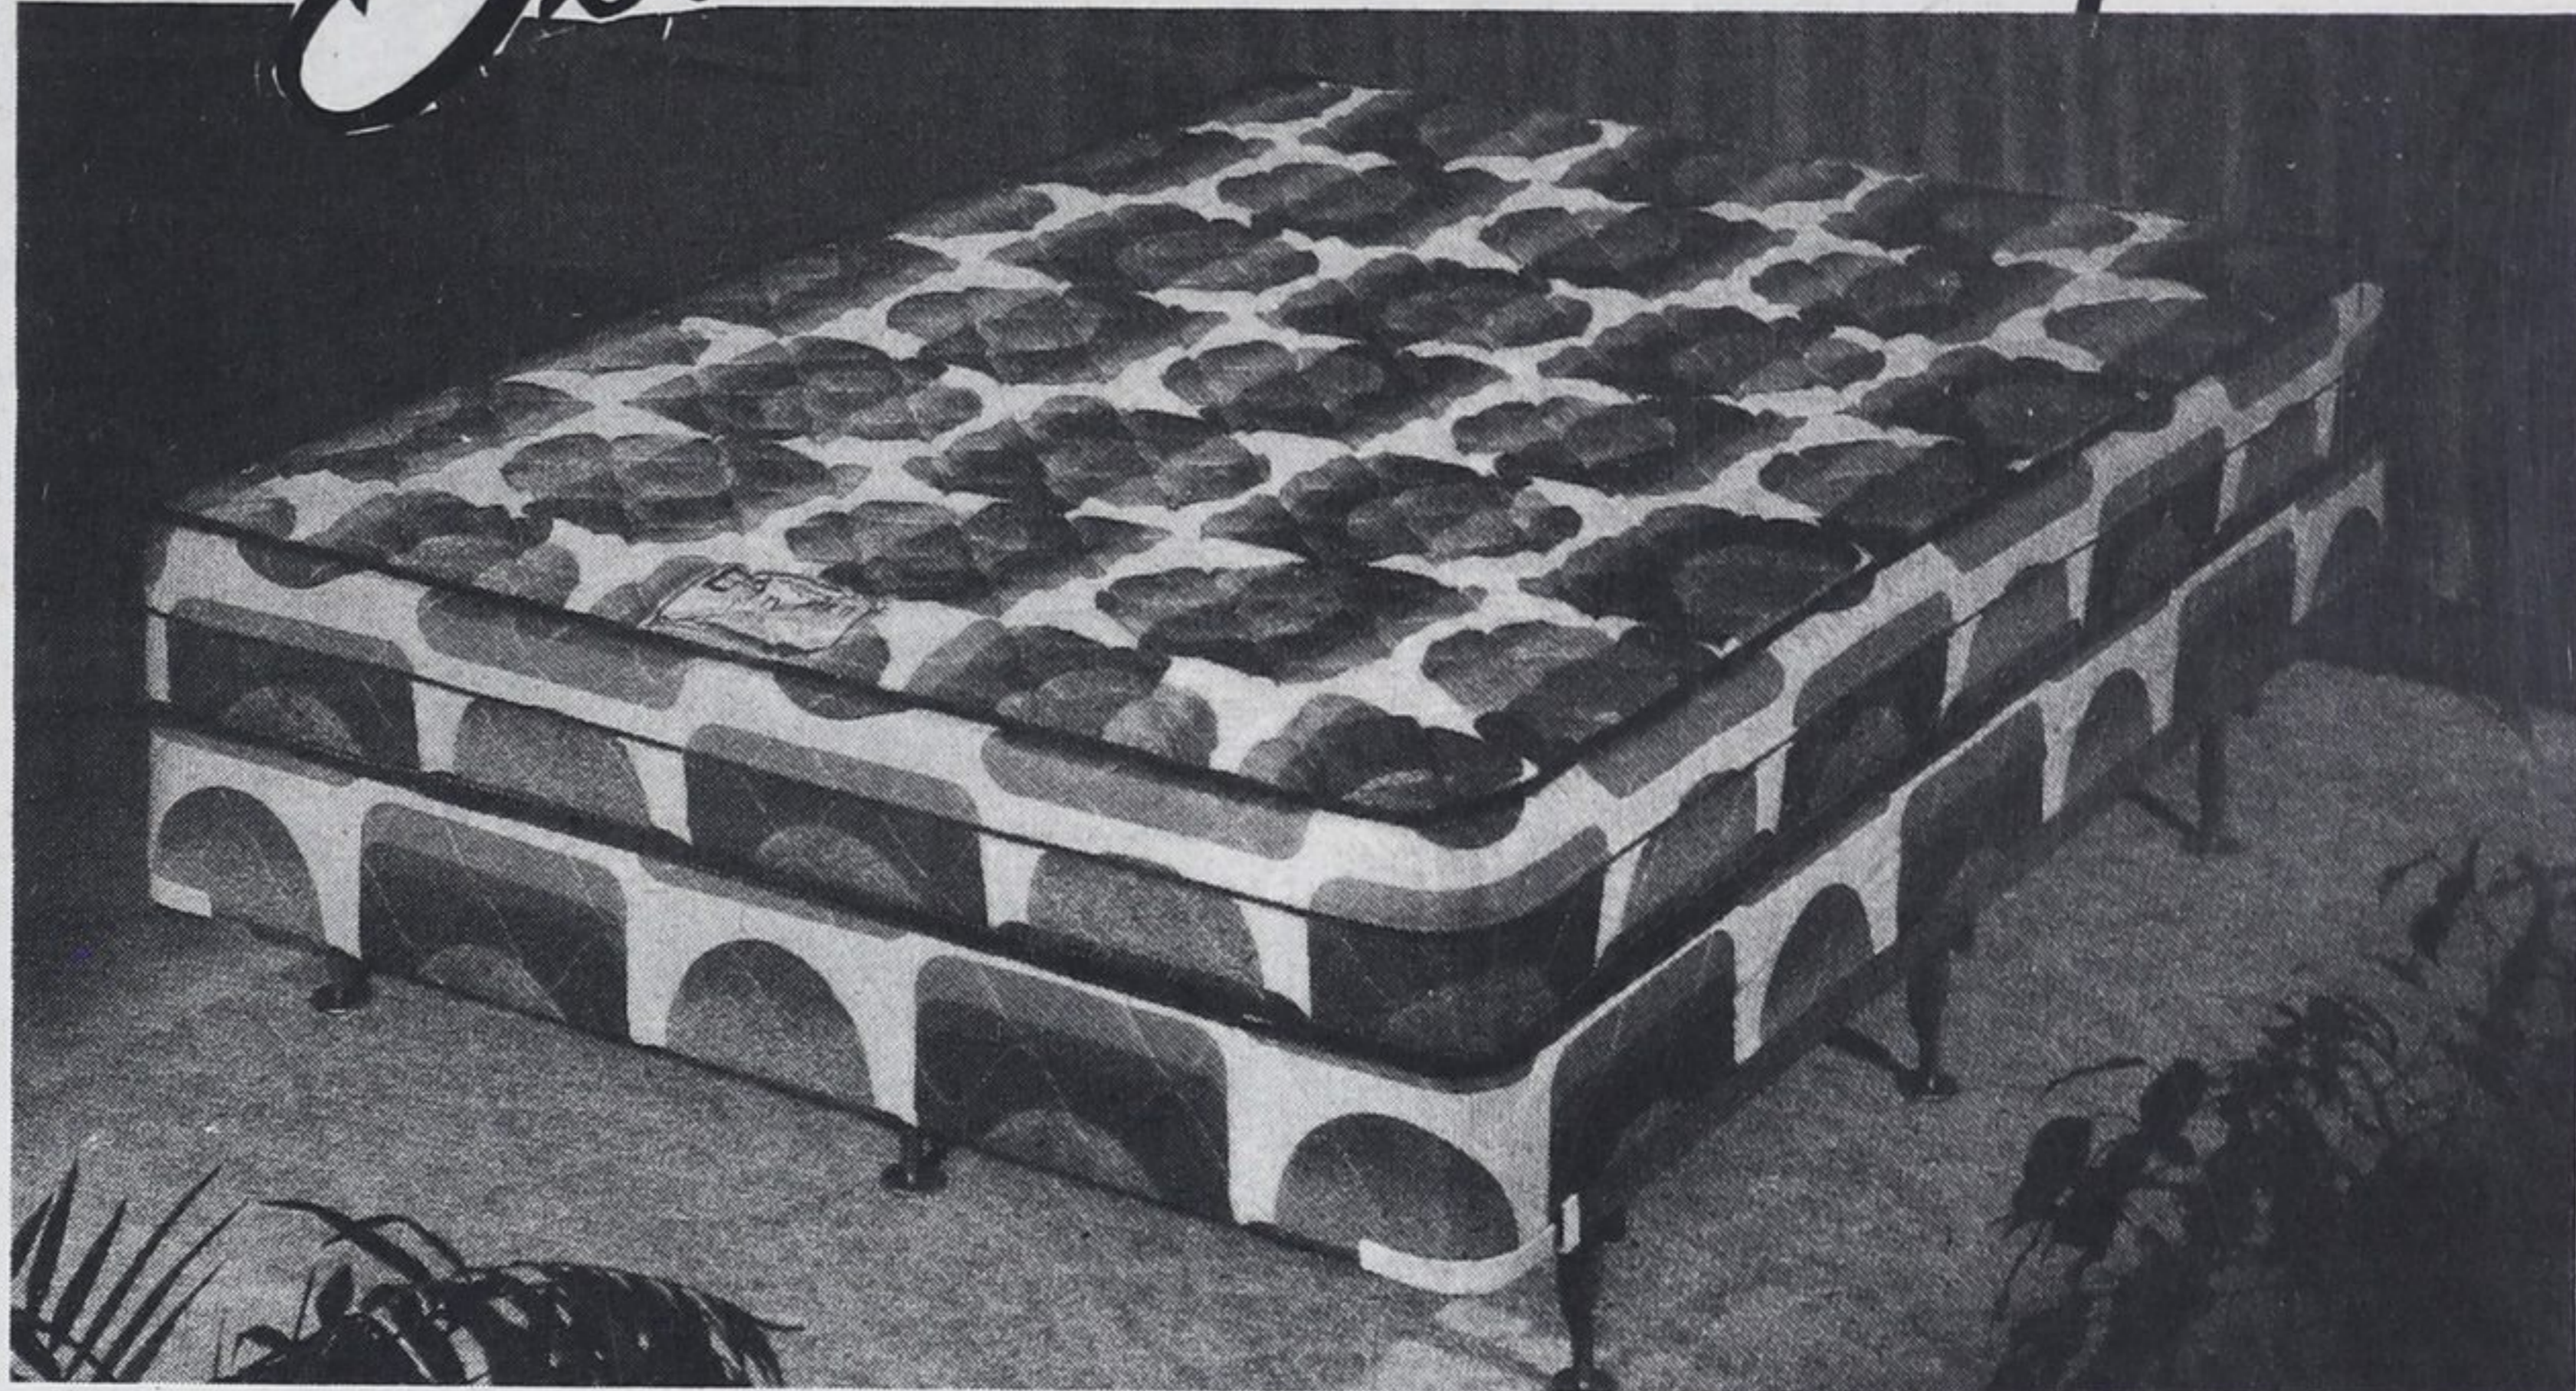

-Photos by Bob Murray

These Waterbed values at Therrien's make a great

Bedtime Story!

MARINER II flotation system

- Contemporary polyester ticking multineedle quilted poly foam for softness.
- Insulating layer of 1" poly foam with cloth underlay to protect water mattress.
- Full Flotation—unrestricted wave action for full waterbed sensation.
- Wrap over safety liner.
- High density foam cavity for shape retention and extra edge support.
- Posture Box Base with matching ticking provides rigid economical support for your flotation mattress.
- Compatible with conventional linens and headboards.
- The addition of a C.S.A approved heater may enhance sleeping comfort and prolong the life of the unit.