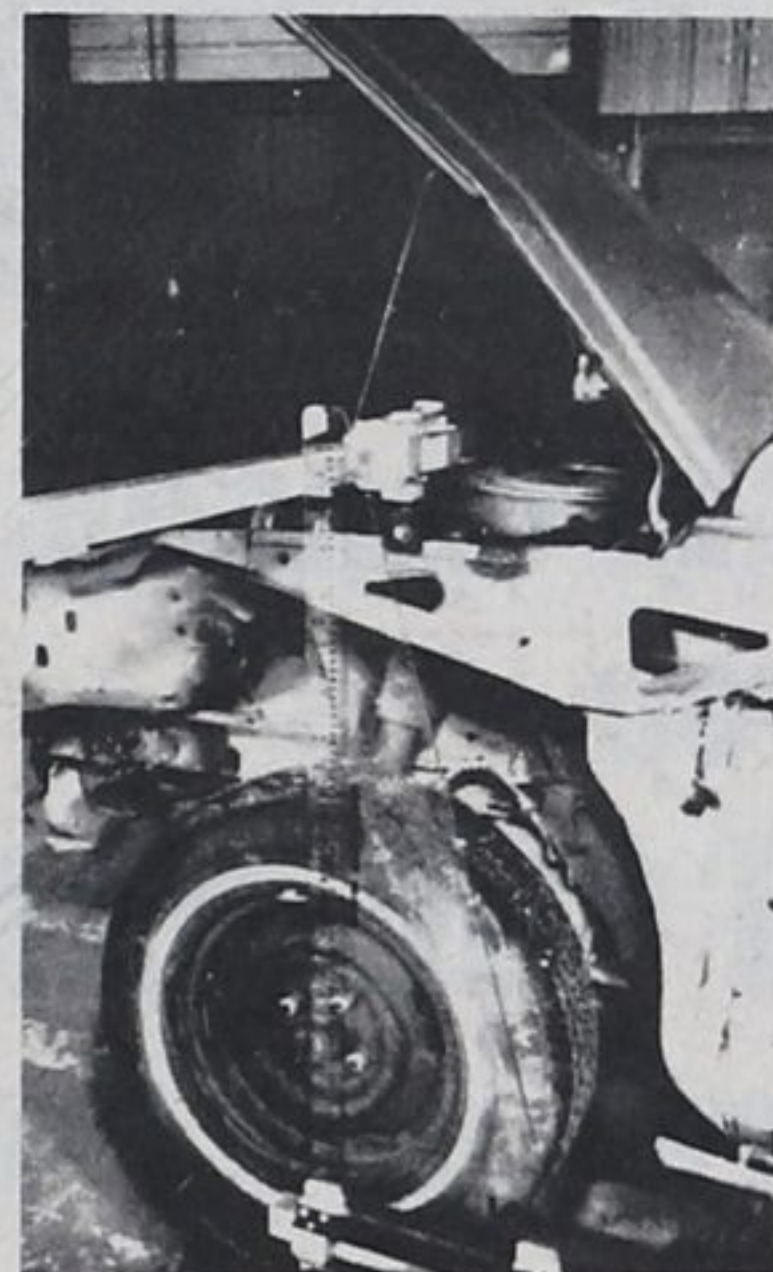

We feature the *Kansas Jack Lazer Beam Aligner™*...
the only complete measurement system available today!

*Precision Measurement is
the key to Precision Repair.*

Before your car is returned to you, all work can be rechecked... your assurance that the job has been done right!