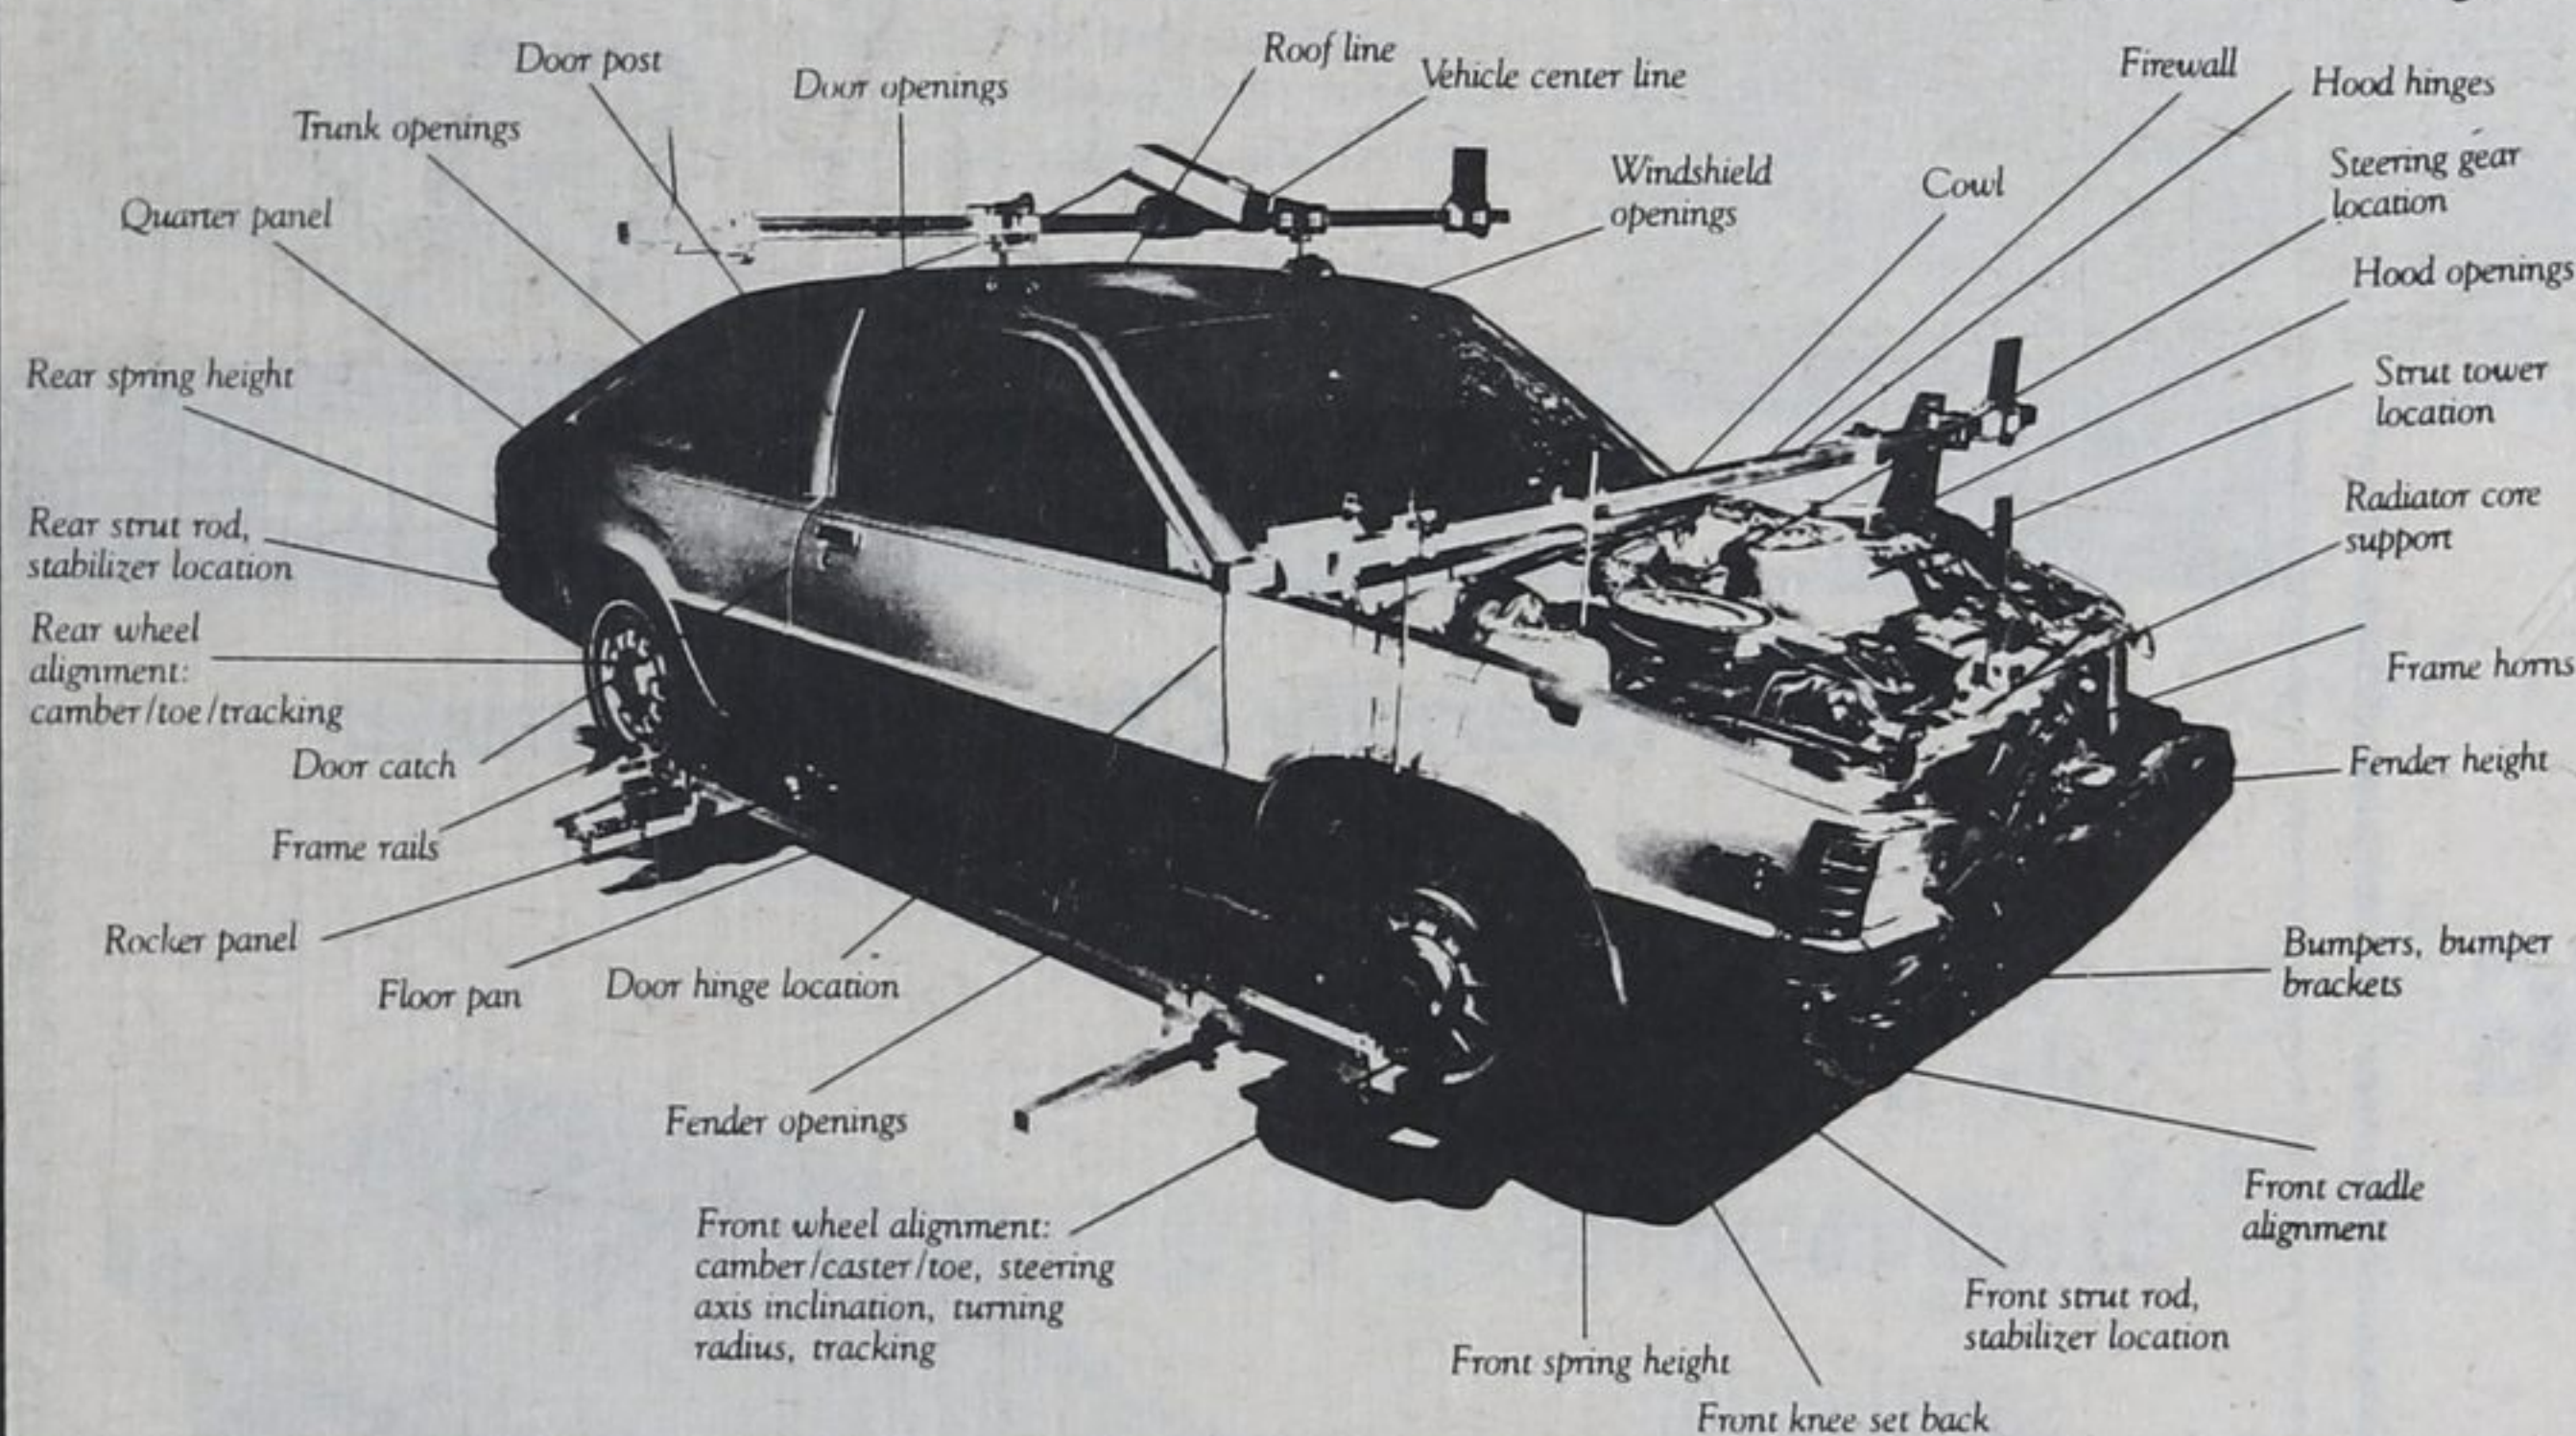

- Alignment • Latest Diagnostic Equipment • Tune-ups • Exhaust Systems
- Transmissions • Brakes • Genuine Parts • Engine Overhaul

We use original parts designed for your car...not just made to fit!

★ COLLISION, BODY REPAIRS & PAINTING...

We feature the *Kansas Jack Lazer Beam Aligner™*...
the only complete measurement system available today!

*Precision Measurement is
the key to Precision Repair.*

Before your car is returned to you, all work can be rechecked... your assurance that the job has been done right!