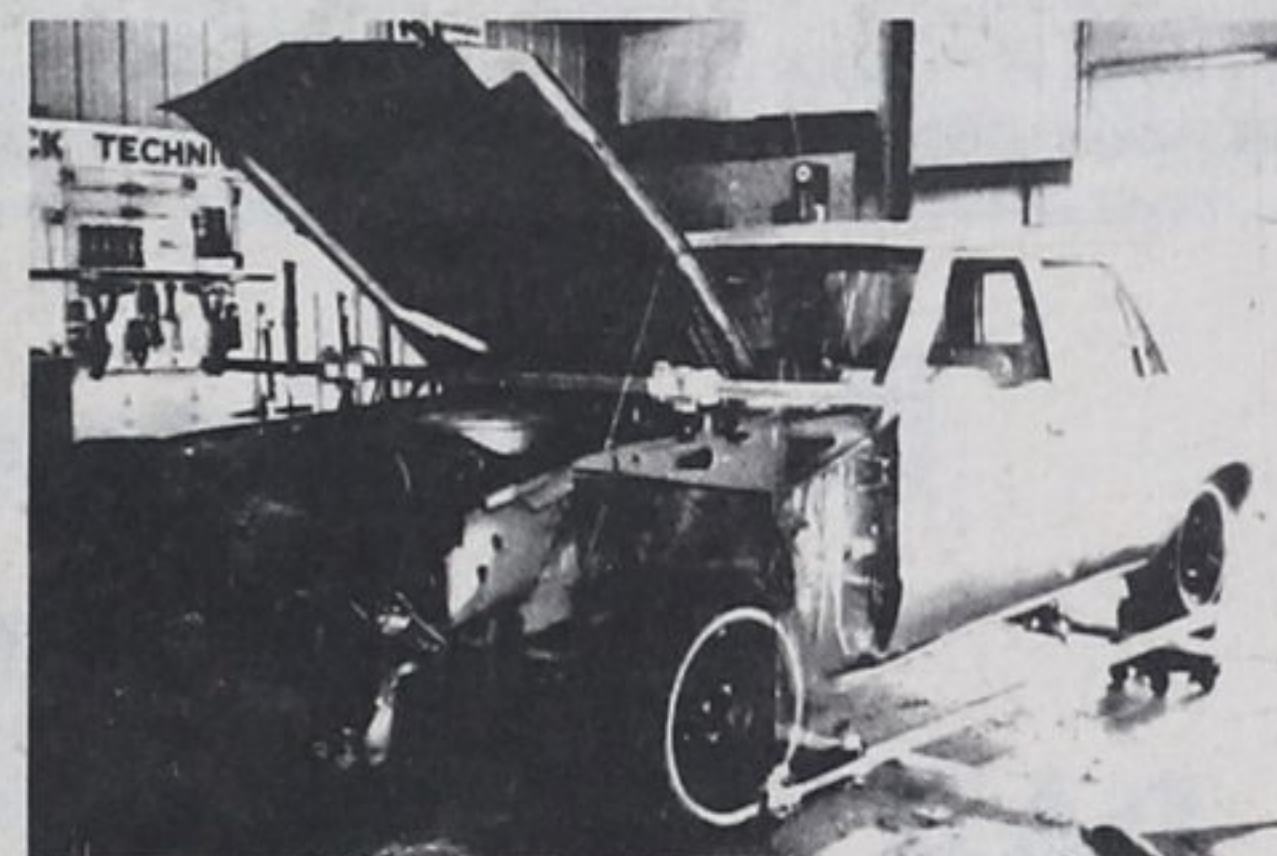

We feature the *Kansas Jack Lazer Beam Aligner™*...
the only complete measurement system available today!

*Precision Measurement is
the key to Precision Repair.*

Before your car is returned to you, all work can be rechecked... your assurance that the job has been done right!