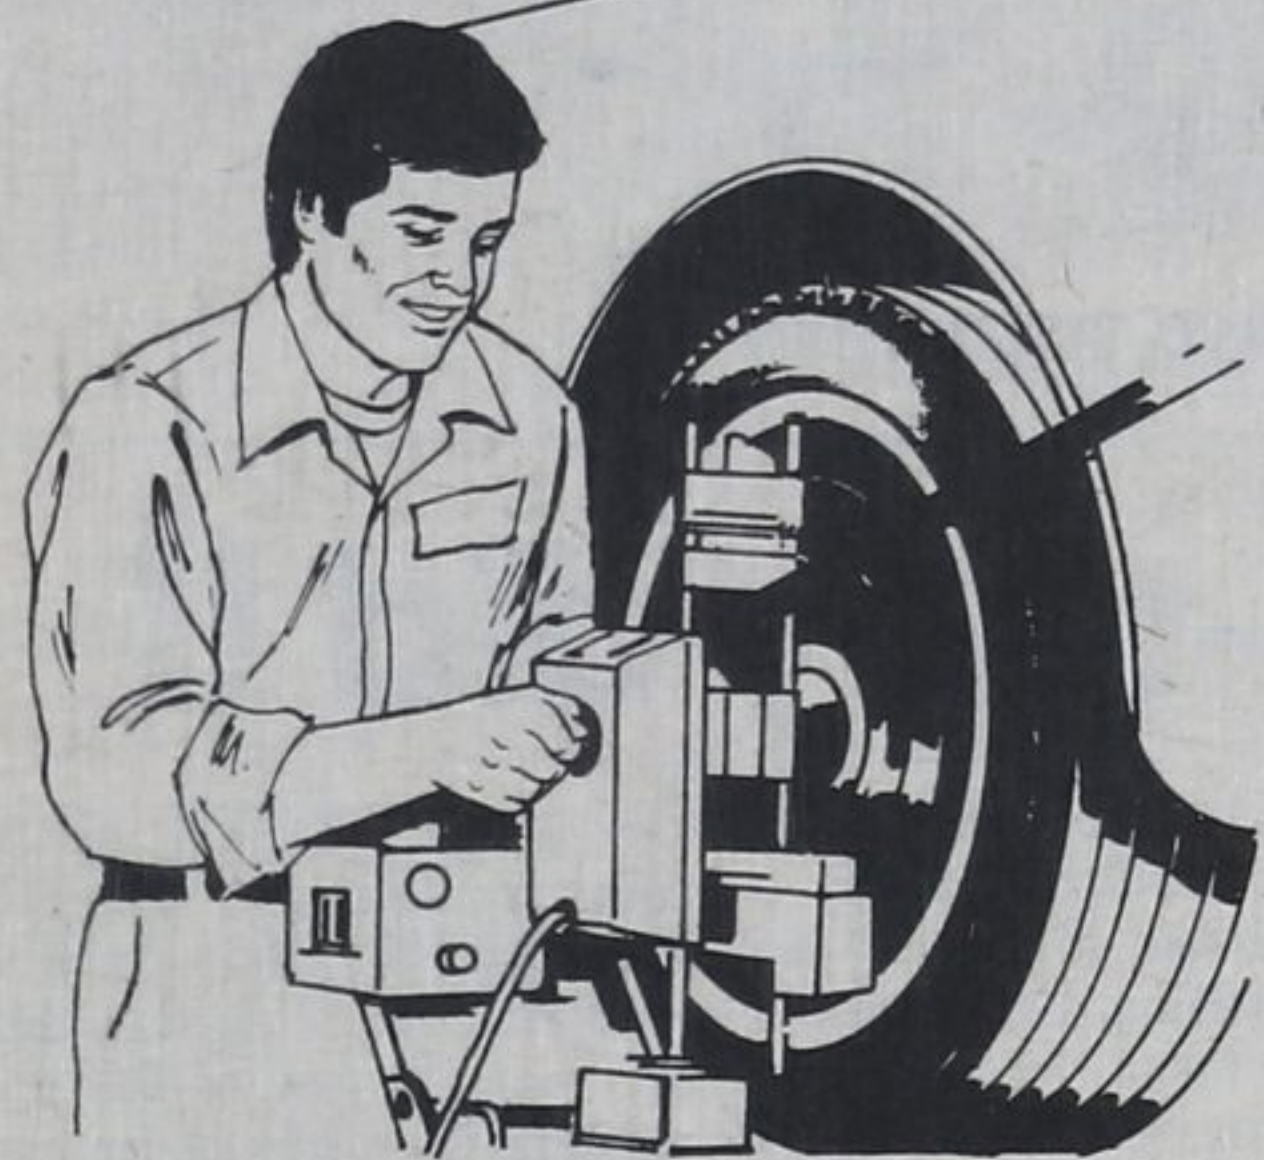

WHY BUY YOUR NEXT CAR FROM STONELEIGH MOTORS?

Because whatever your car requires...

'WE DO IT ALL!'

WHEN IT COMES TO SERVICE & FACILITIES,
NO ONE COMPARES WITH STONELEIGH!

We are the experts..

**OUR FACTORY-TRAINED MECHANICS
TOTAL OVER 300 YEARS EXPERIENCE**

- Alignment • Latest Diagnostic Equipment • Tune-ups • Exhaust Systems
- Transmissions • Brakes • Genuine Parts • Engine Overhaul

We use original parts designed for your car...not just made to fit!

★ COLLISION, BODY REPAIRS & PAINTING...

We feature the *Kansas Jack Lazer Beam Aligner™*...
the only complete measurement system available today!

*Precision Measurement is
the key to Precision Repair.*