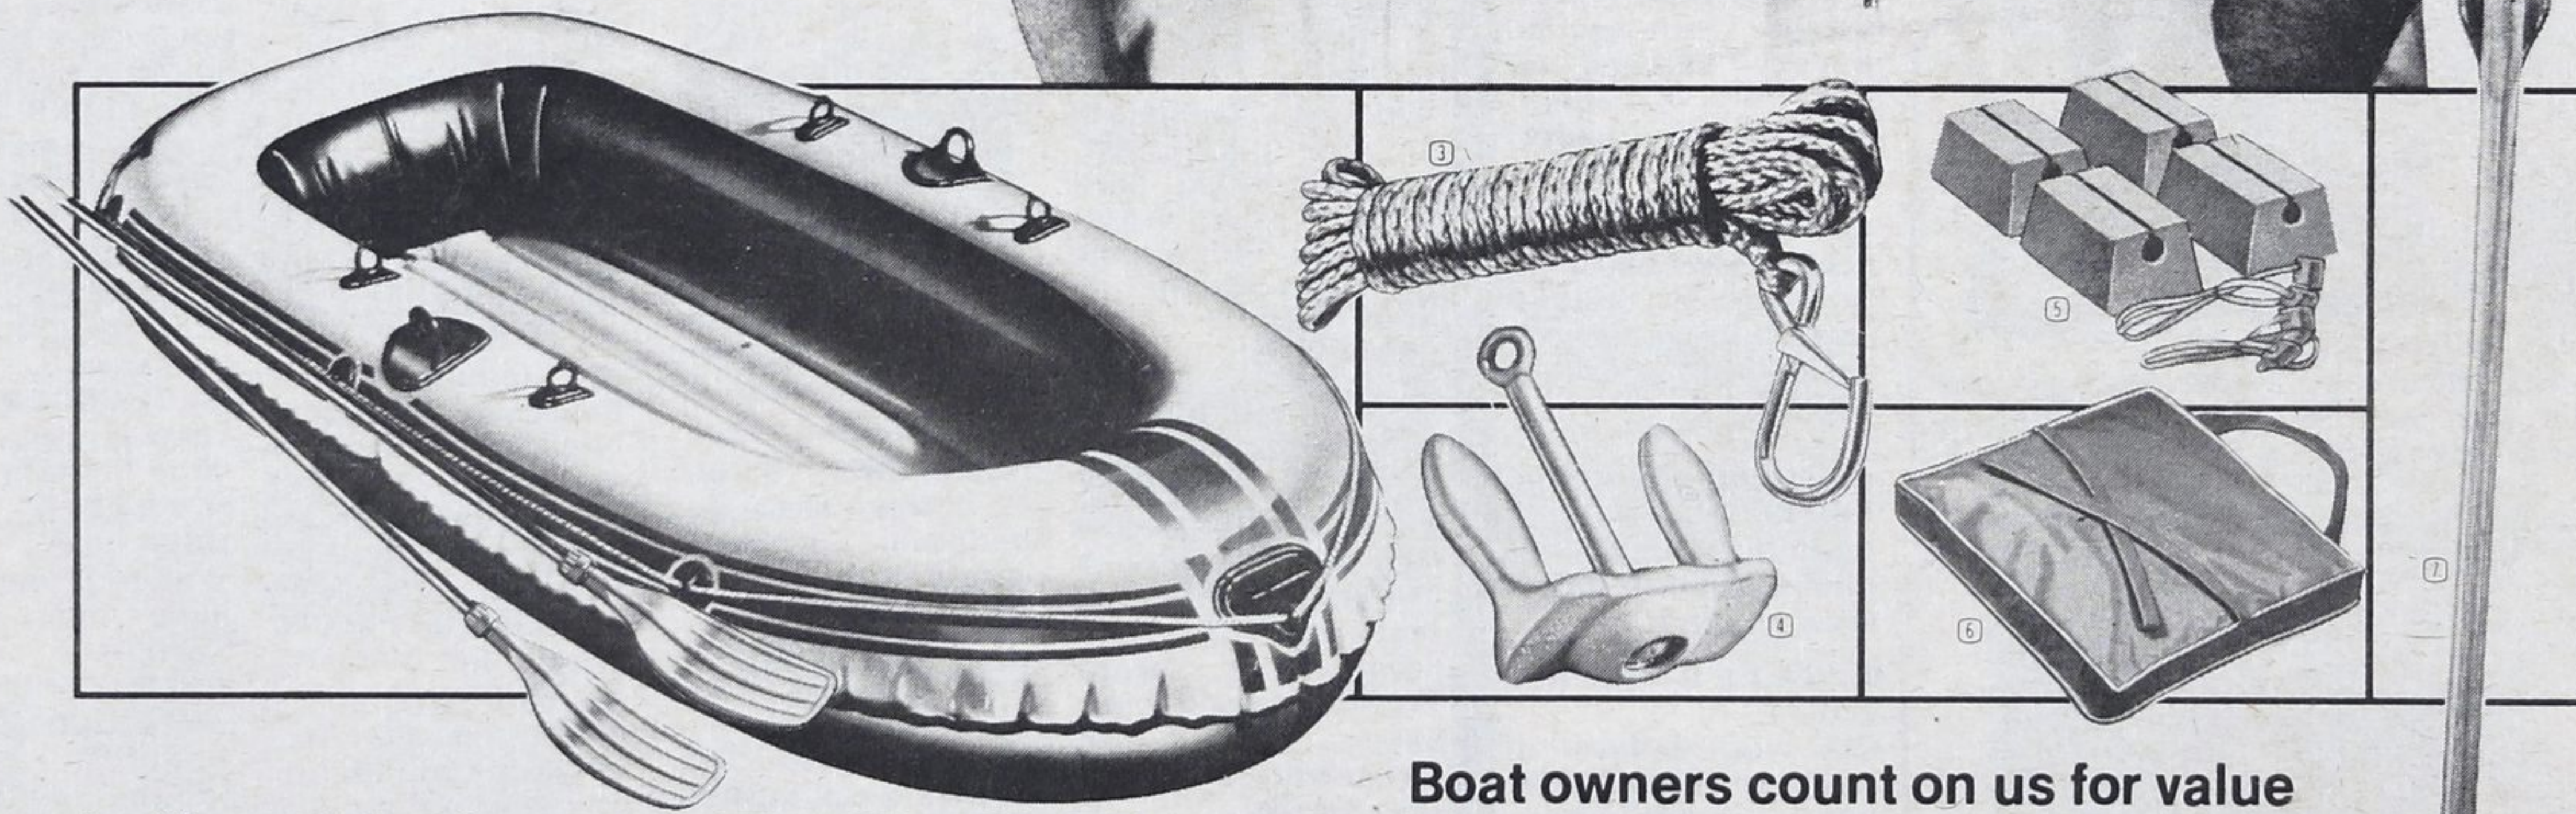

Keep afloat

Play it safe this summer!
Children's or Adults' PFD's

For infants up to 30 lb **16⁹⁵** each

① Children's Personal Flotation Devices with sewn-in collar for extra lift and support in water. Grab strap. Orange/Yellow. 79-1948X
Child 30 to 60 lb 17.95; Child 60 to 90 lb 18.95

All PFD's are D.O.T. approved for use on any craft up to 26 ft, and sailing craft—without sleeping accommodations—up to 40 ft. Designed to keep a conscious person afloat.

Inflatable boat holds 3 adults **49⁹⁵** oars extra

Heavy-gauge vinyl inflatable craft is ideal for those who want easy portability and storage. Made with 5 air chambers and 5 safety valves, built-in oarlocks. Measures about 100 x 57", deflated. 79-8207

Oars for inflatable boats

52 inches long with aluminum shaft. Light weight yet strong. 79-8205 **7⁴⁹** pair

Boat owners count on us for value

③ 50-foot anchor line

Strong 1/4" braided polypropylene with metal snap. 79-0200 **5⁷⁹**