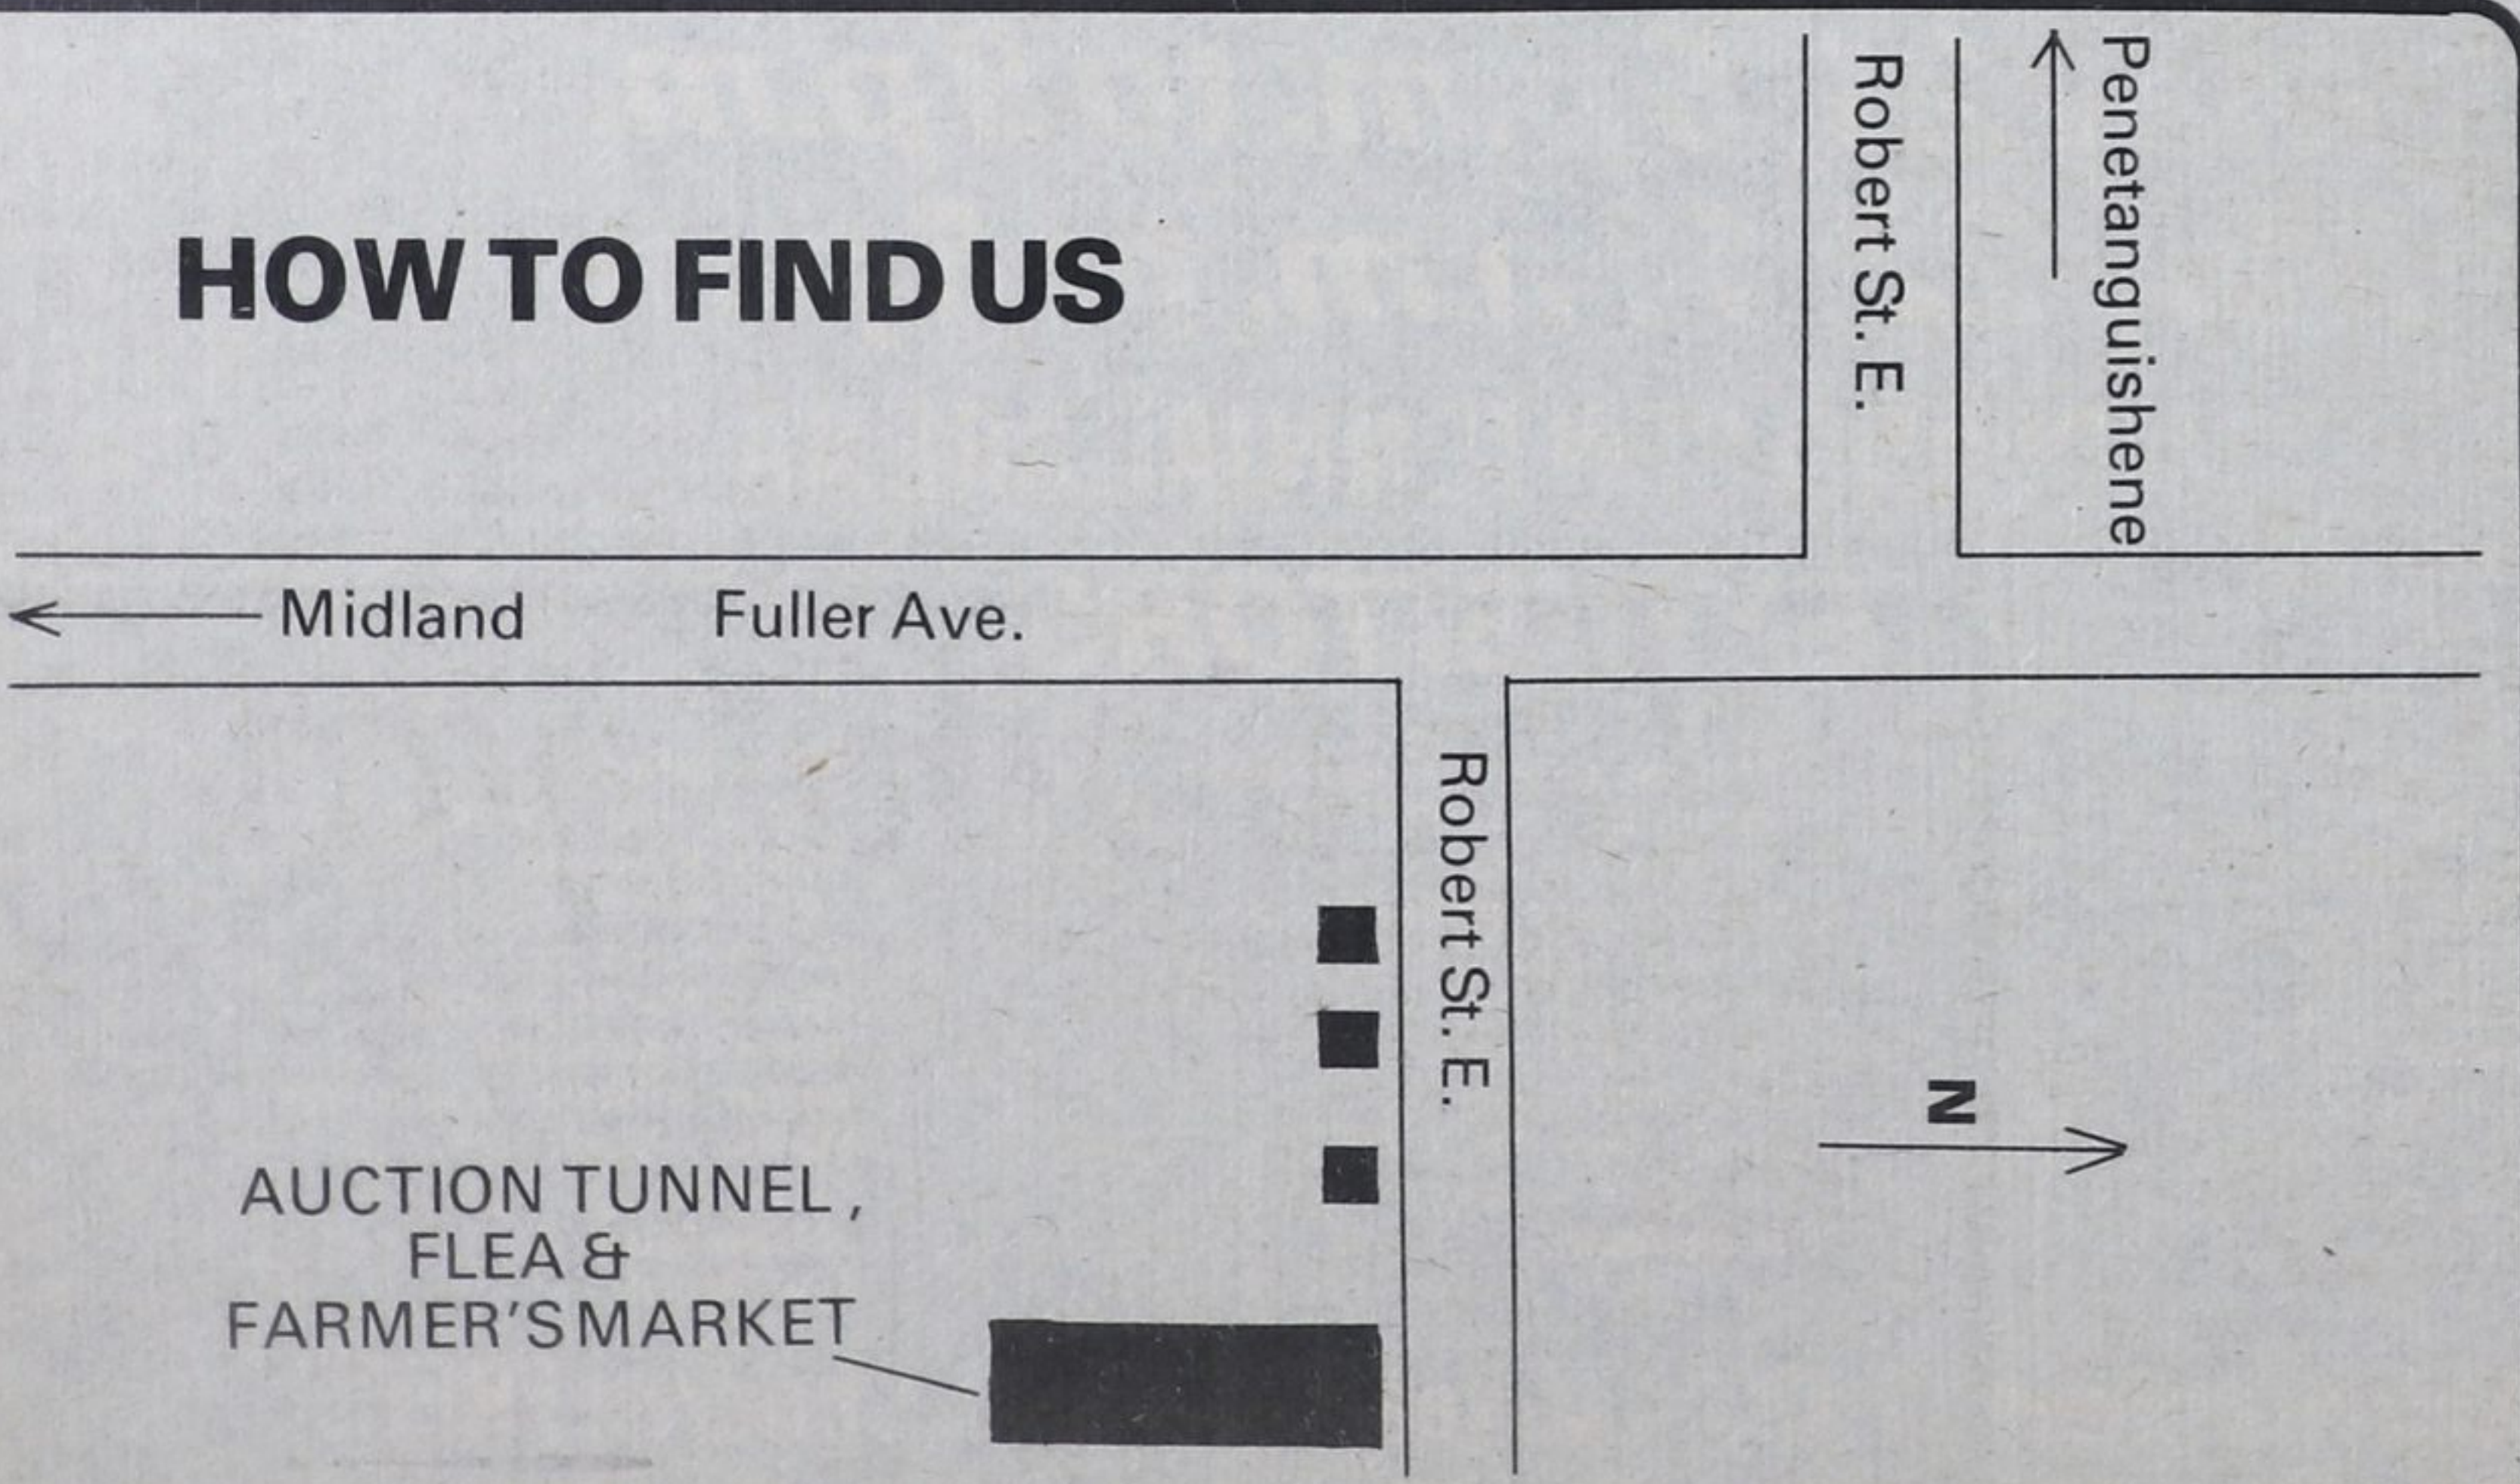

Sunday, May 30
from 1 p.m. to 6 p.m.

*Food and beverages
on the premises.*

BARGAINSGALORE!

SAVE SAVE SAVE

PLENTY OF FREE PARKING

HOW TO FIND US

Items for sale can be
dropped off at our location
on Fridays, 12 noon
to 6 p.m. or during
the week after 5 p.m.

Call **526-3069** or **549-2765**

To reserve space for
Flea & Farmer's Market,
call **526-3069** or **549-2765**

Limited space so hurry.

**OPENING
MAY 28.**