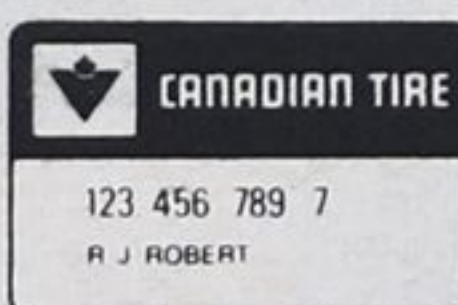

...or SAVE
with Cash
BONUS
COUPONS

No extra charge for installation

We will install our new tires on most standard rims when you buy a Dill or Schrader valve at our regular service price of $1.95 each. We must install our new tire and valve together.