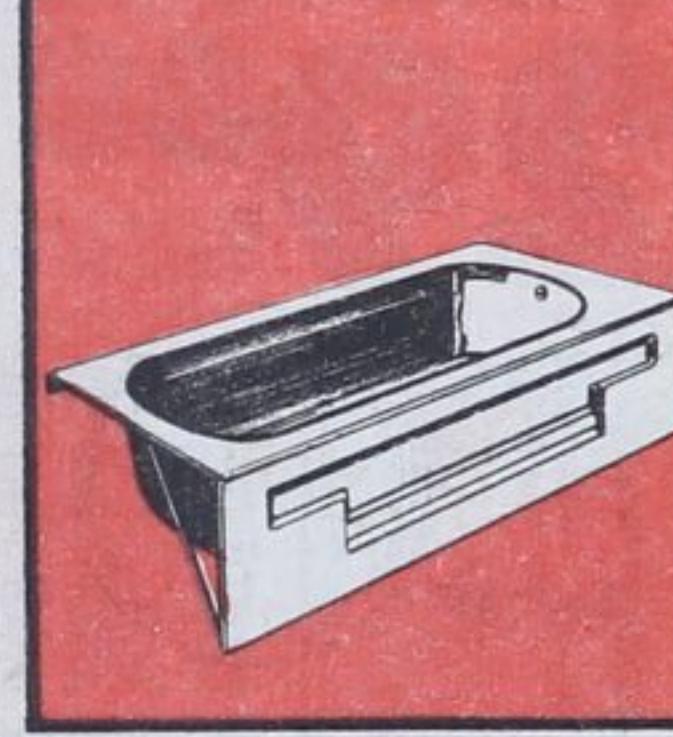

38⁸⁸
Reg. 42.95

SWEDISH GLOBE LIGHT

Modern globe fixture for your kitchen. 8" globe.

7⁷⁷
Reg. 8.49

KITCHEN SINK
Stainless steel kitchen sink. Single Unit with strainer.

33⁹⁵
Double with 3-hole ledge
85⁹⁵

WHITE REVERSE TRAP TOILET

White reverse trap toilet. Vitreous china. Toilet seat sold separately.

53⁶⁶
Reg. 56.95

WHITE BATH TUB

White 5' bath tub. Right hand or left hand.

139⁹⁷

TUB SURROUND

The tub surround installs over existing tiles. Tub and faucet not included. 3 pieces. White.

88⁸⁸
Reg. 96.49

TOILET SEAT

Durable yet economical white composition toilet seat. Standard size.

5⁹⁹

MEDICINE CABINET

Add some attractive storage space to your new bathroom. 18" x 13". Surface mounted.

25⁸⁵
Reg. 31.99