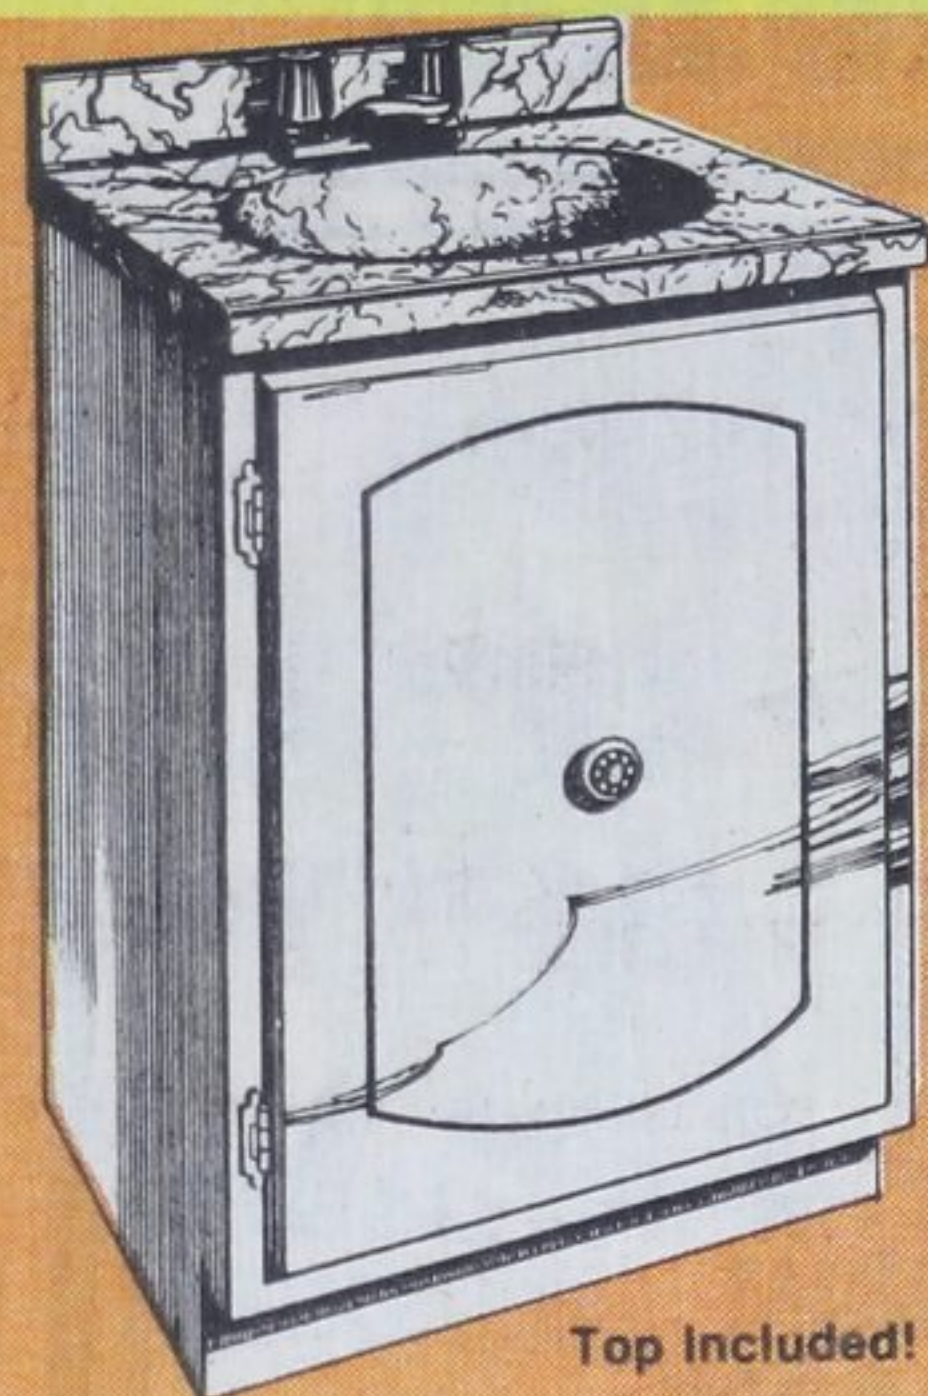

Ready to finish kitchen and laundry cabinets with just the right amount of space. Counter top not included.

MIAMI CAREY VANITY PACKAGE

Handsome white vanity with a durable, simulated marble top. Approx. 20"x16". Faucet is extra.

54⁸⁶ Reg. 59.95
94⁹⁵ 24 x 18
119⁹⁵ 30 x 18

SHOWER CABINET

A first rate shower cabinet. Base is black. 30"x30"x75". White metal sides. Shower curtain Faucet and hooks included.

69⁹⁵
Reg. 79.95

ABS PIPE

Easy to install, spageage tough plastic pipe 12' lengths.

88⁸⁸
Reg. 96.49

TOILET SEAT

Durable yet economical white composition toilet seat. Standard size.

5⁹⁹

MEDICINE CABINET

Add some attractive storage space to your new bathroom. 18" x 13". Surface mounted.

25⁸⁵
Reg. 31.99

40⁹⁵

MIROLIN VANITY JULIENNE STYLE

Julienne style vanity looks great in any bathroom. White top extra.

49⁹⁹ Reg. 60.95 18 x 16
75⁹⁵ 24 x 18
82⁹⁵ 30 x 18
87⁹⁵ 36 x 18

Ready to assemble. Top and faucet not included.