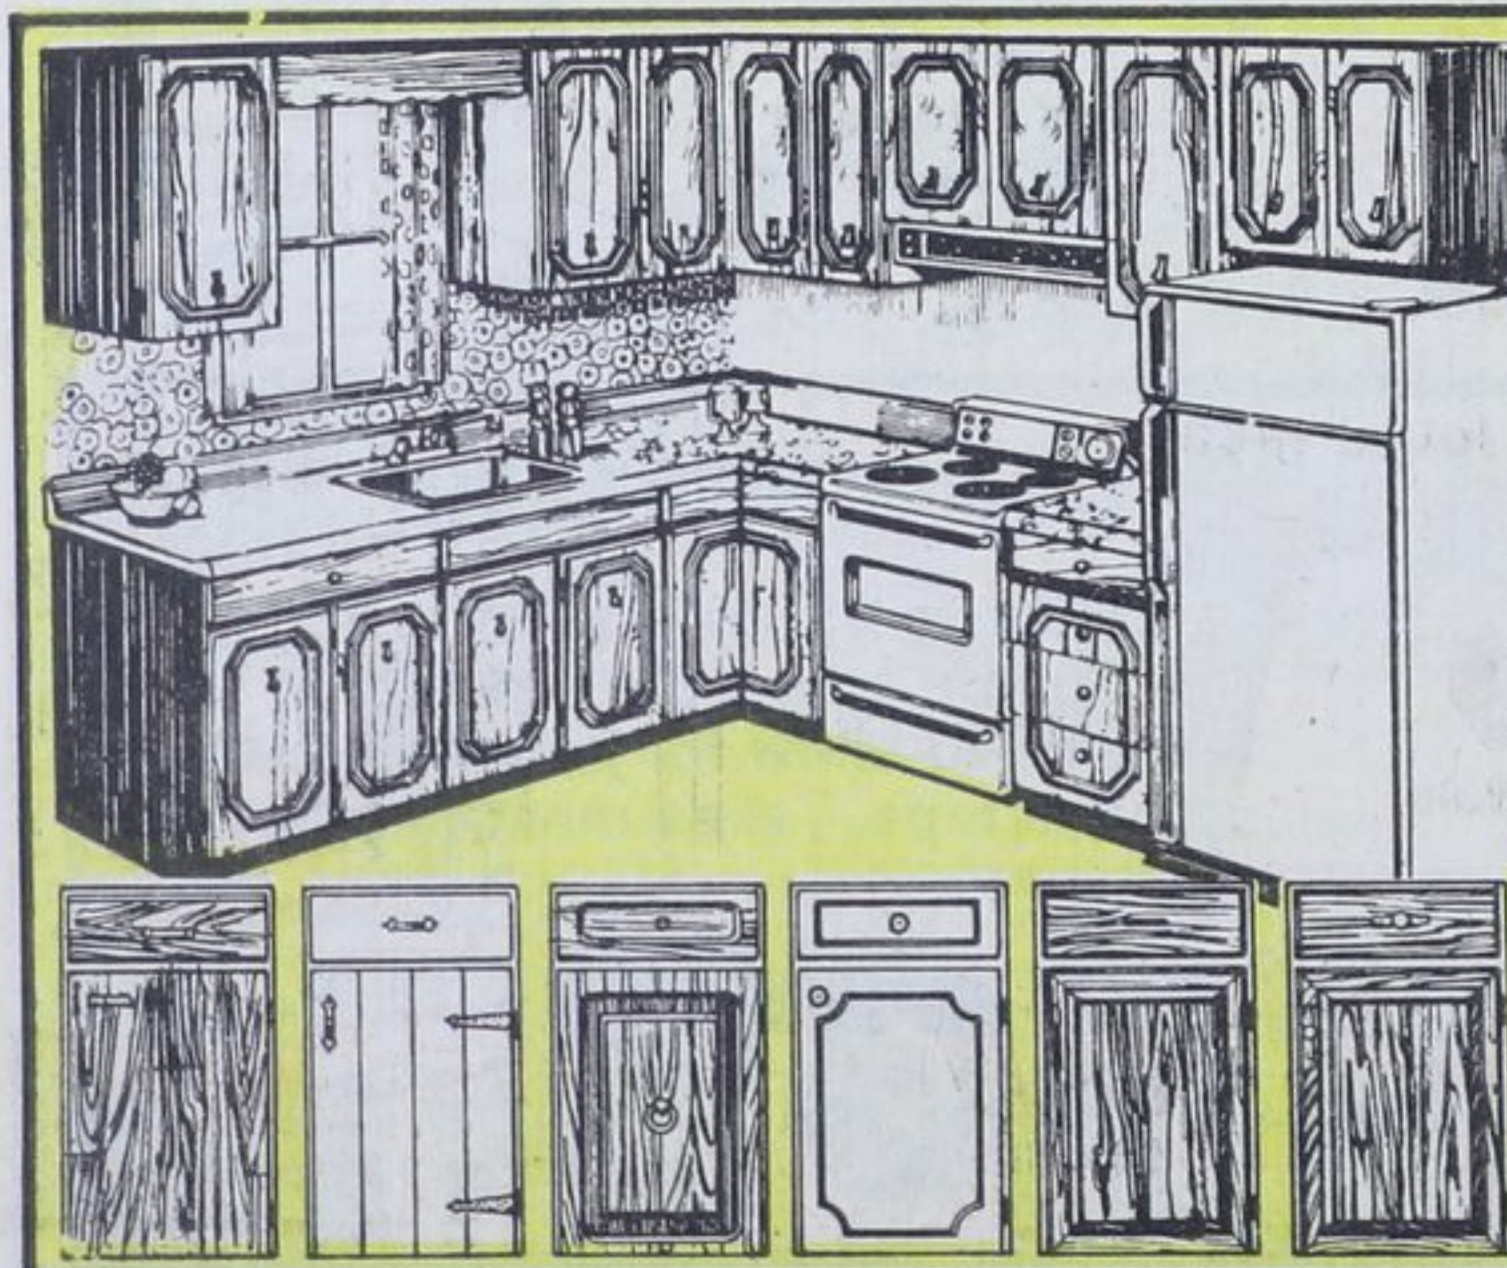

88⁸⁸
Reg. 96.49

TOILET SEAT

Durable yet economical white composition toilet seat. Standard size.

5⁹⁹

MEDICINE CABINET

Add some attractive storage space to your new bathroom. 18" x 13". Surface mounted.

25⁸⁵
Reg. 31.99

KITCHEN COUNTER TOP

Moulded counter tops for kitchens, laundry rooms etc. 8' or 10' long. Stock sizes. Assorted colours and patterns, as available.

4⁹⁸
Reg. 5.66

PEERLESS VANITY FAUCET

Chrome plated washerless faucet with 4" centres requires no soldering to hook up. Lucite handle. 5 yr. warranty. #8600