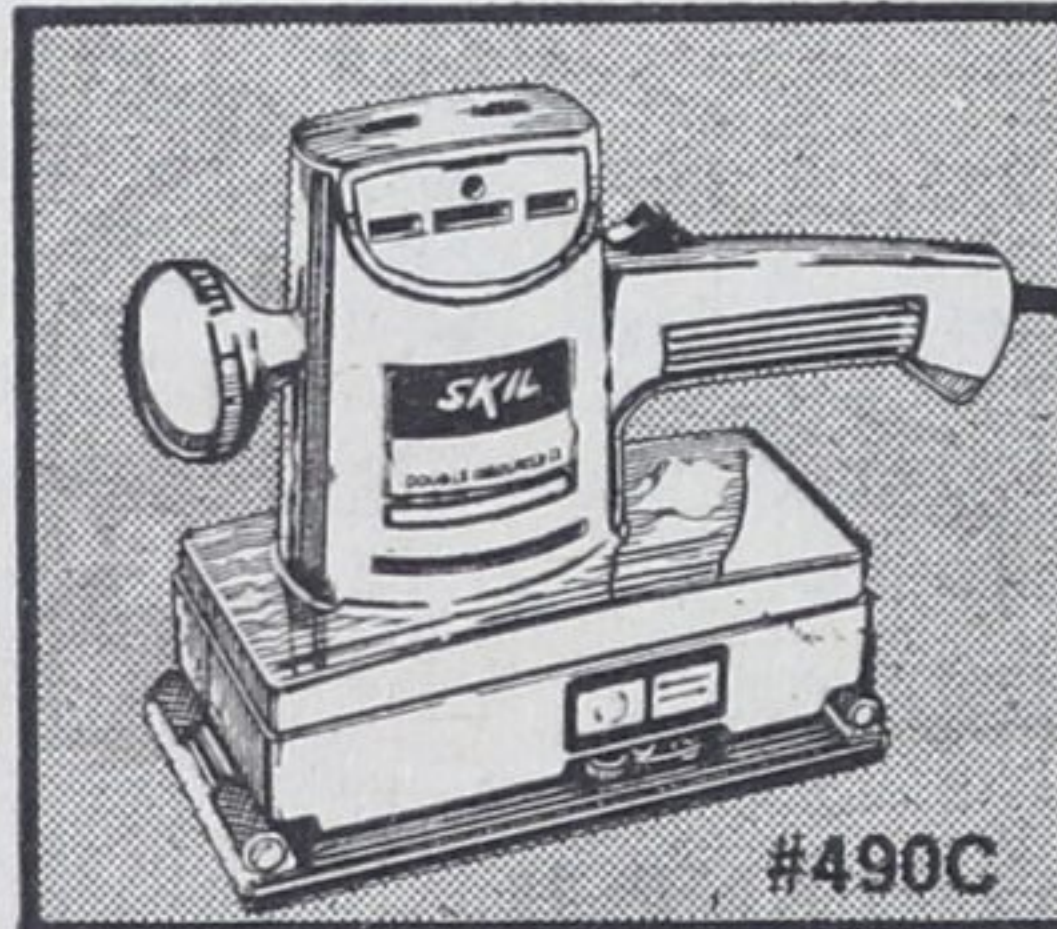

SKIL SANDER

Dual action sander for either
straight line or orbital action.
Double insulated construction for
extra operator protection. Sands
flush on 3 sides.

74⁸⁸
Reg. 79.95