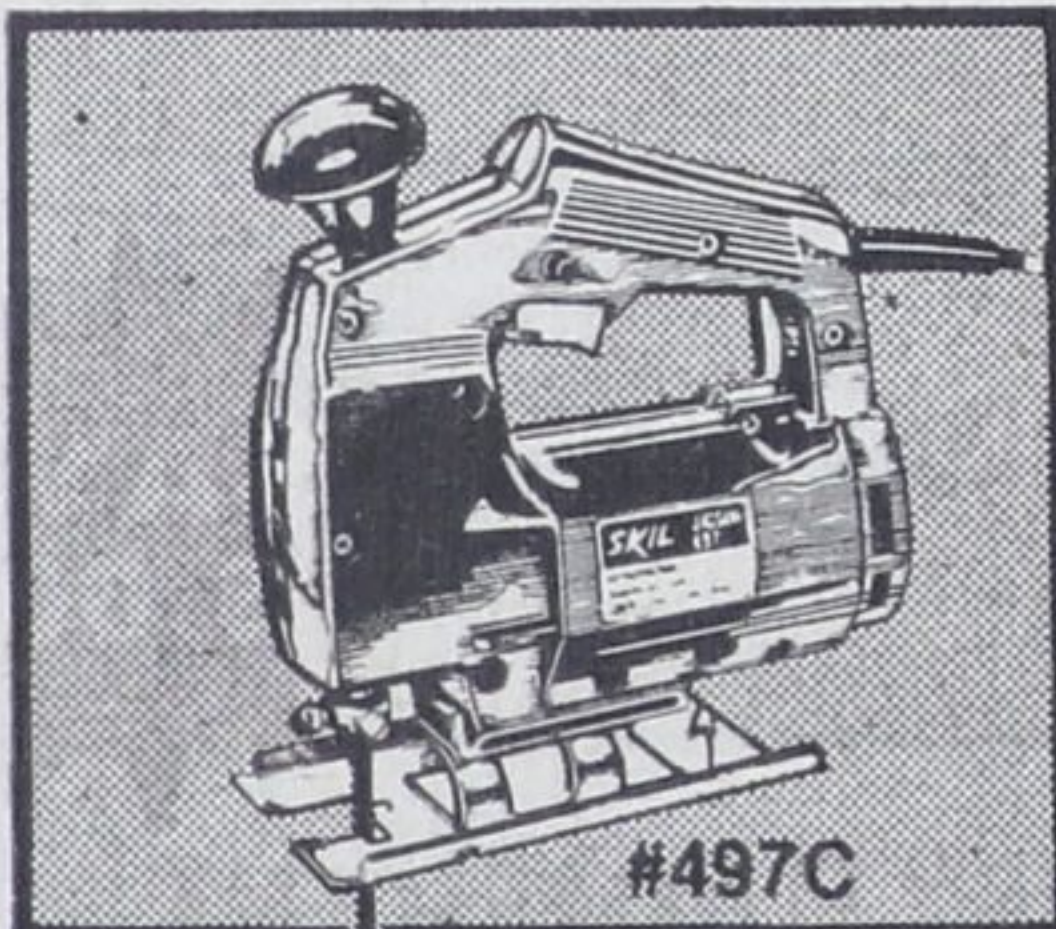

Easy to install recessed
fixture 10". White frame.

12⁹⁹
Reg. 14.99

TOGGLE
SWITCHES

Durable toggle switch.
Brown or Ivory.

1¹⁵
And Up

RECEPTACLE
SWITCH

Durable receptacle
switch. Brown or Ivory.

82^c
And Up

DIMMER
SWITCH

500 watt solid state
dimmer switch with dial
control. Push on/Push Off

6⁴⁹
Reg. 7.49

COPPER WIRE

This NMD 7 14/2 wire is ideal for most
household installations. Insulated with
ground. 75 meters.

32⁹⁵

SKIL JIGSAW

Performs straight, curved and
scroll cuts in wood, metal and
plastic. 45° tilting foot, 3 position
foot adjustment. Built in blower
to clear the line of cut.

61⁹⁵
Reg. 75.95

SKIL SANDER

Dual action sander for either
straight line or orbital action.
Double insulated construction for
extra operator protection. Sands
flush on 3 sides.