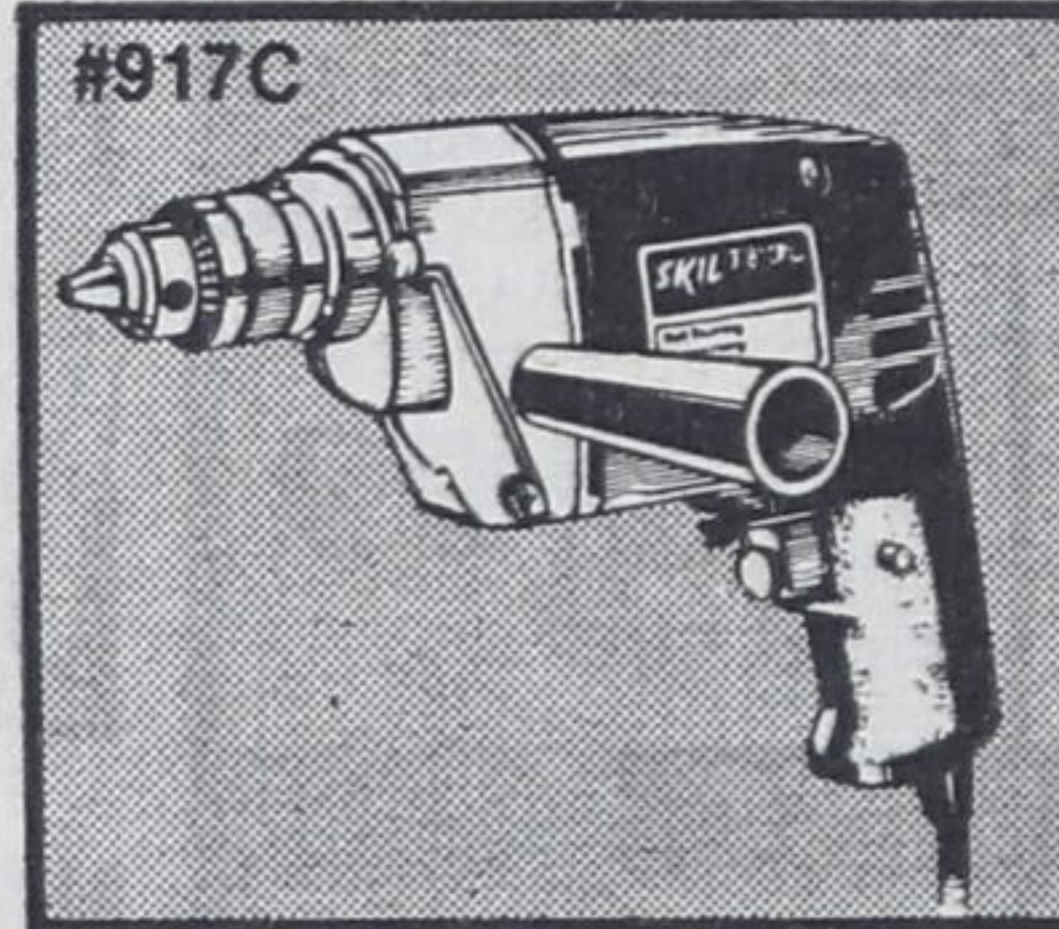

DIMMER
SWITCH

500 watt solid state
dimmer switch with dial
control. Push on/Push Off

6⁴⁹
Reg. 7.49

COPPER WIRE

This NMD 7 14/2 wire is ideal for most
household installations. Insulated with
ground. 75 meters.

32⁹⁵

SKIL JIGSAW

Performs straight, curved and
scroll cuts in wood, metal and
plastic. 45° tilting foot, 3 position
foot adjustment. Built in blower
to clear the line of cut.

61⁹⁵
Reg. 75.95

SKIL SANDER

Dual action sander for either
straight line or orbital action.
Double insulated construction for
extra operator protection. Sands
flush on 3 sides.

74⁸⁸
Reg. 79.95

SKIL 3/8" DRILL

3/8" variable speed drill for every
job. Double insulated.

61⁹⁵
Reg. 69.95

BASEBOARD HEATER

Puts out a warm blanket of heat. Per-
manent installation.

18⁸⁸ 25⁹⁹
500 Watt 1000 Watt
Reg. 19.99 **34⁹⁹**
1500 Watt