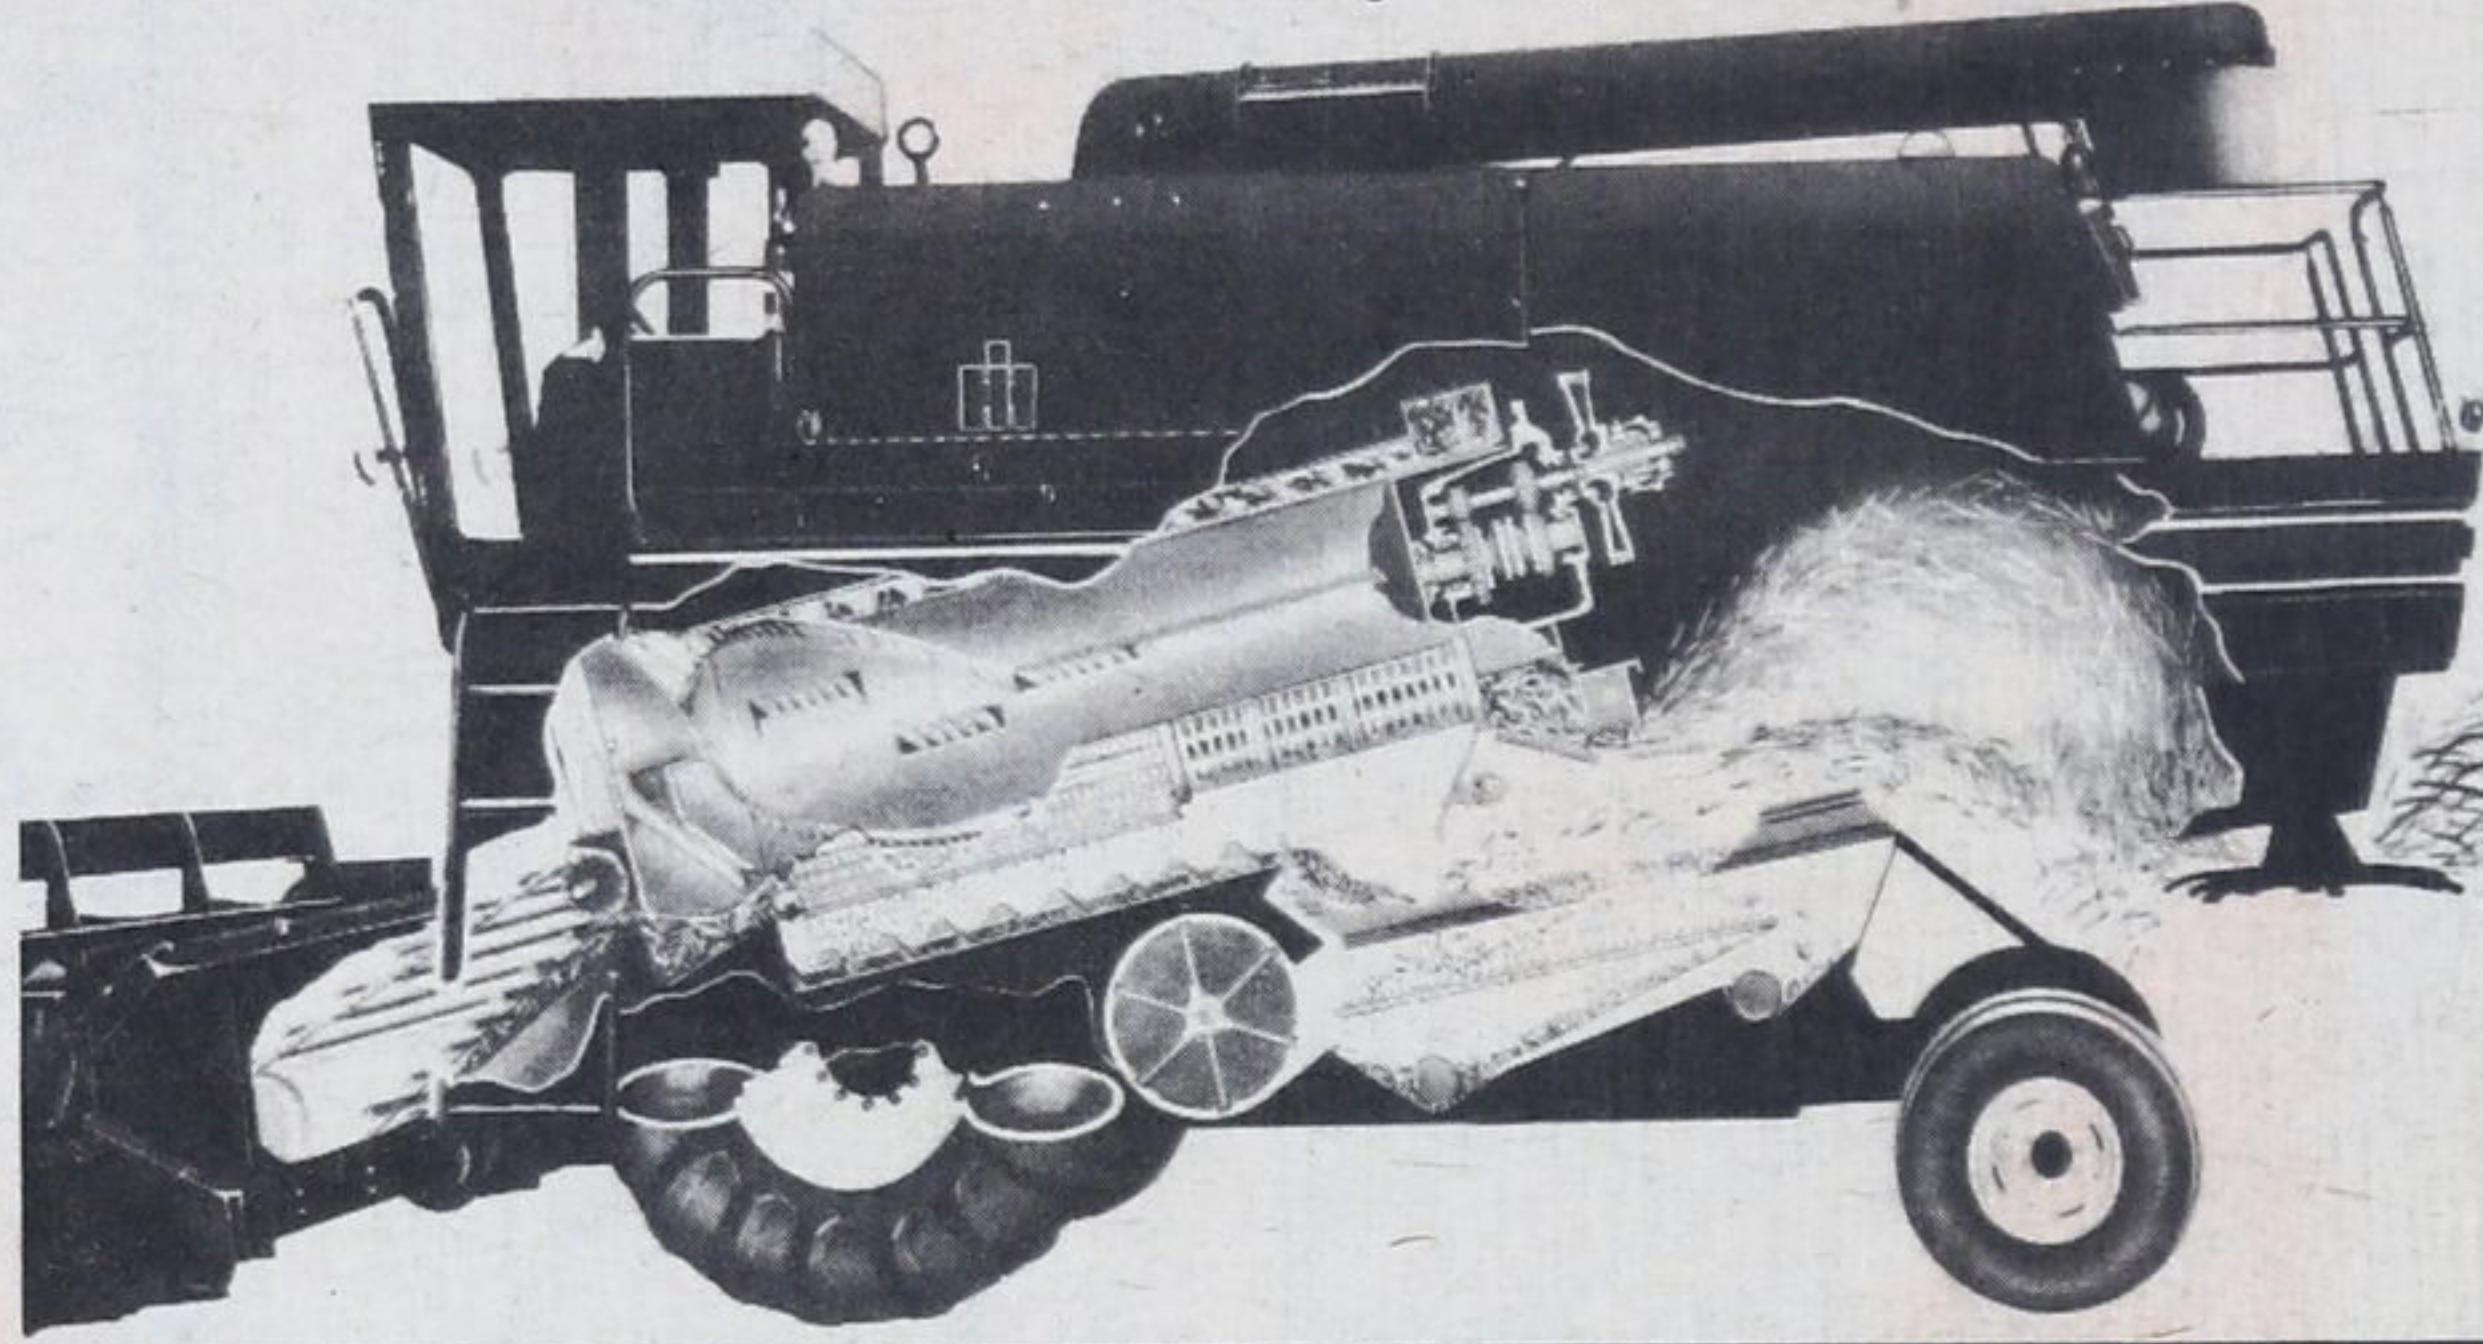

AXIAL-FLOW COMBINES

*Harvest more of what you grow.

At the heart of the Axial-Flow Combine from IH is a threshing/separating system so simple, you'll wonder why it hadn't been thought of years ago. Straw walkers have been eliminated. Grain yield has been increased. Harvesting time is faster. Grain damage and mechanical problems have been reduced. Only two sets of concaves are needed for all crops, and they take one man only about 20 minutes to change. The Axial-Flow Combine is certain to revolutionize harvesting, yet it is carefully based on 14 years of development and testing to insure that it's top-of-the-line in all respects.

The Axial-Flow is easier to service and requires less maintenance. The 54 inch wide control centre is designed for greater operator efficiency — with climate control, good down front and grain tank visibility, and upholstered six way adjustable seat and steering post that tilts forward and back to five positions. Control consoles are conveniently located. And there are fewer levers, more switches and knobs.

Choose from three Axial-Flow models and mount them with an IH corn head, grain head or windrow pick-up.

*Compared to conventional combines under identical ground speeds and crop conditions.

IH
INTERNATIONAL HARVESTER
CANADA