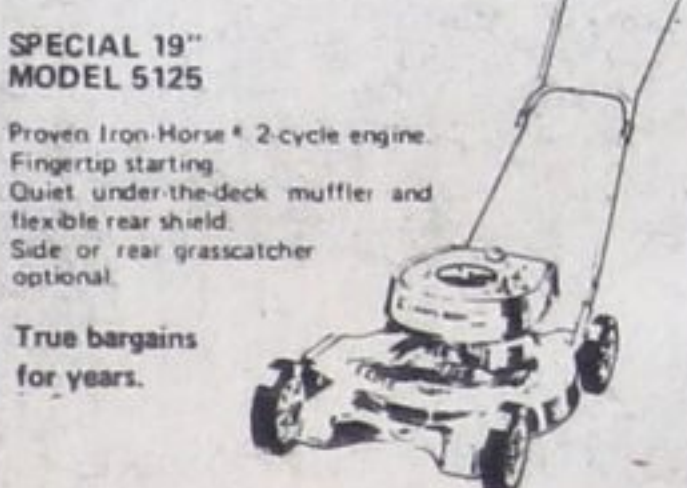

LAWN-BOY

Reg. 199.95

SALE 185.95