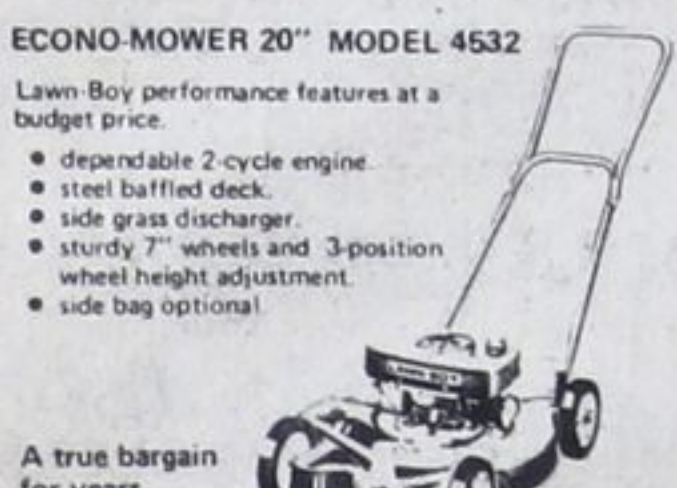

Reg. 164.95

SALE $149.95

CAMPBELL'S
DOMINION HARDWARE

ELMVALE, ONTARIO L0L 1P0