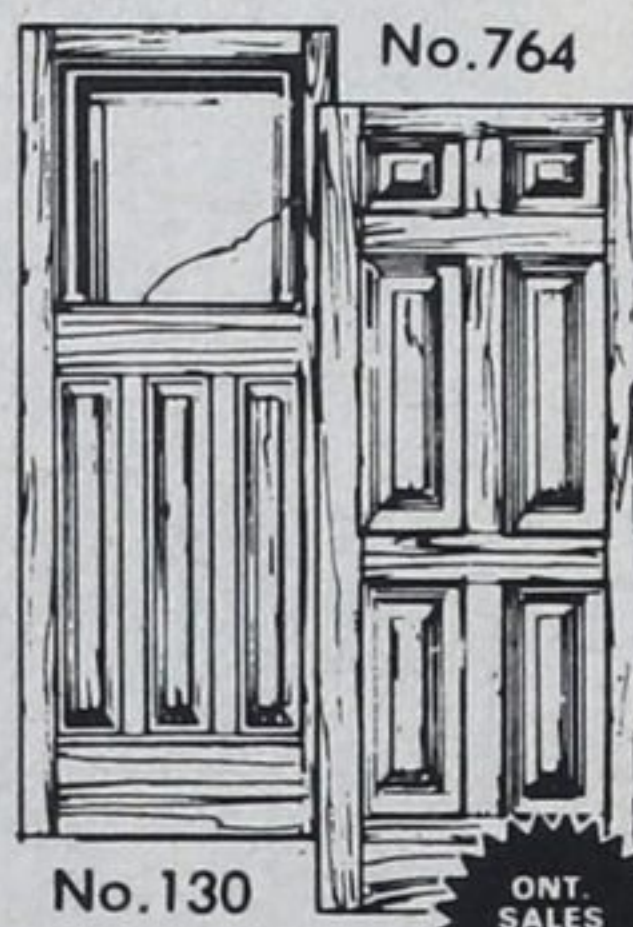

8.49
4x8' x 7/16"

'KAISER' ALUMINUM SIDING

Aluminum horizontal siding adds years to your home investment. White. Backer board extra. 8"x12'6" covers 88 sq. ft.

82.95
SQUARE

CEDAR ENTRANCE DOORS

Come and choose your new door from our variety of attractive cedar entrance doors. Ready to paint, stain or varnish.

86.95

#130
2'8"x6'8"

94.95

#130
2'10"x6'10"

129.95

#764 2'10" x 6'10"

SPRUCE LUMBER

	8'	10'	12'	14'	16'
2 x 4	1.79	2.20	2.64	3.08	3.52
2 x 6	2.96	3.70	4.44	5.18	5.92