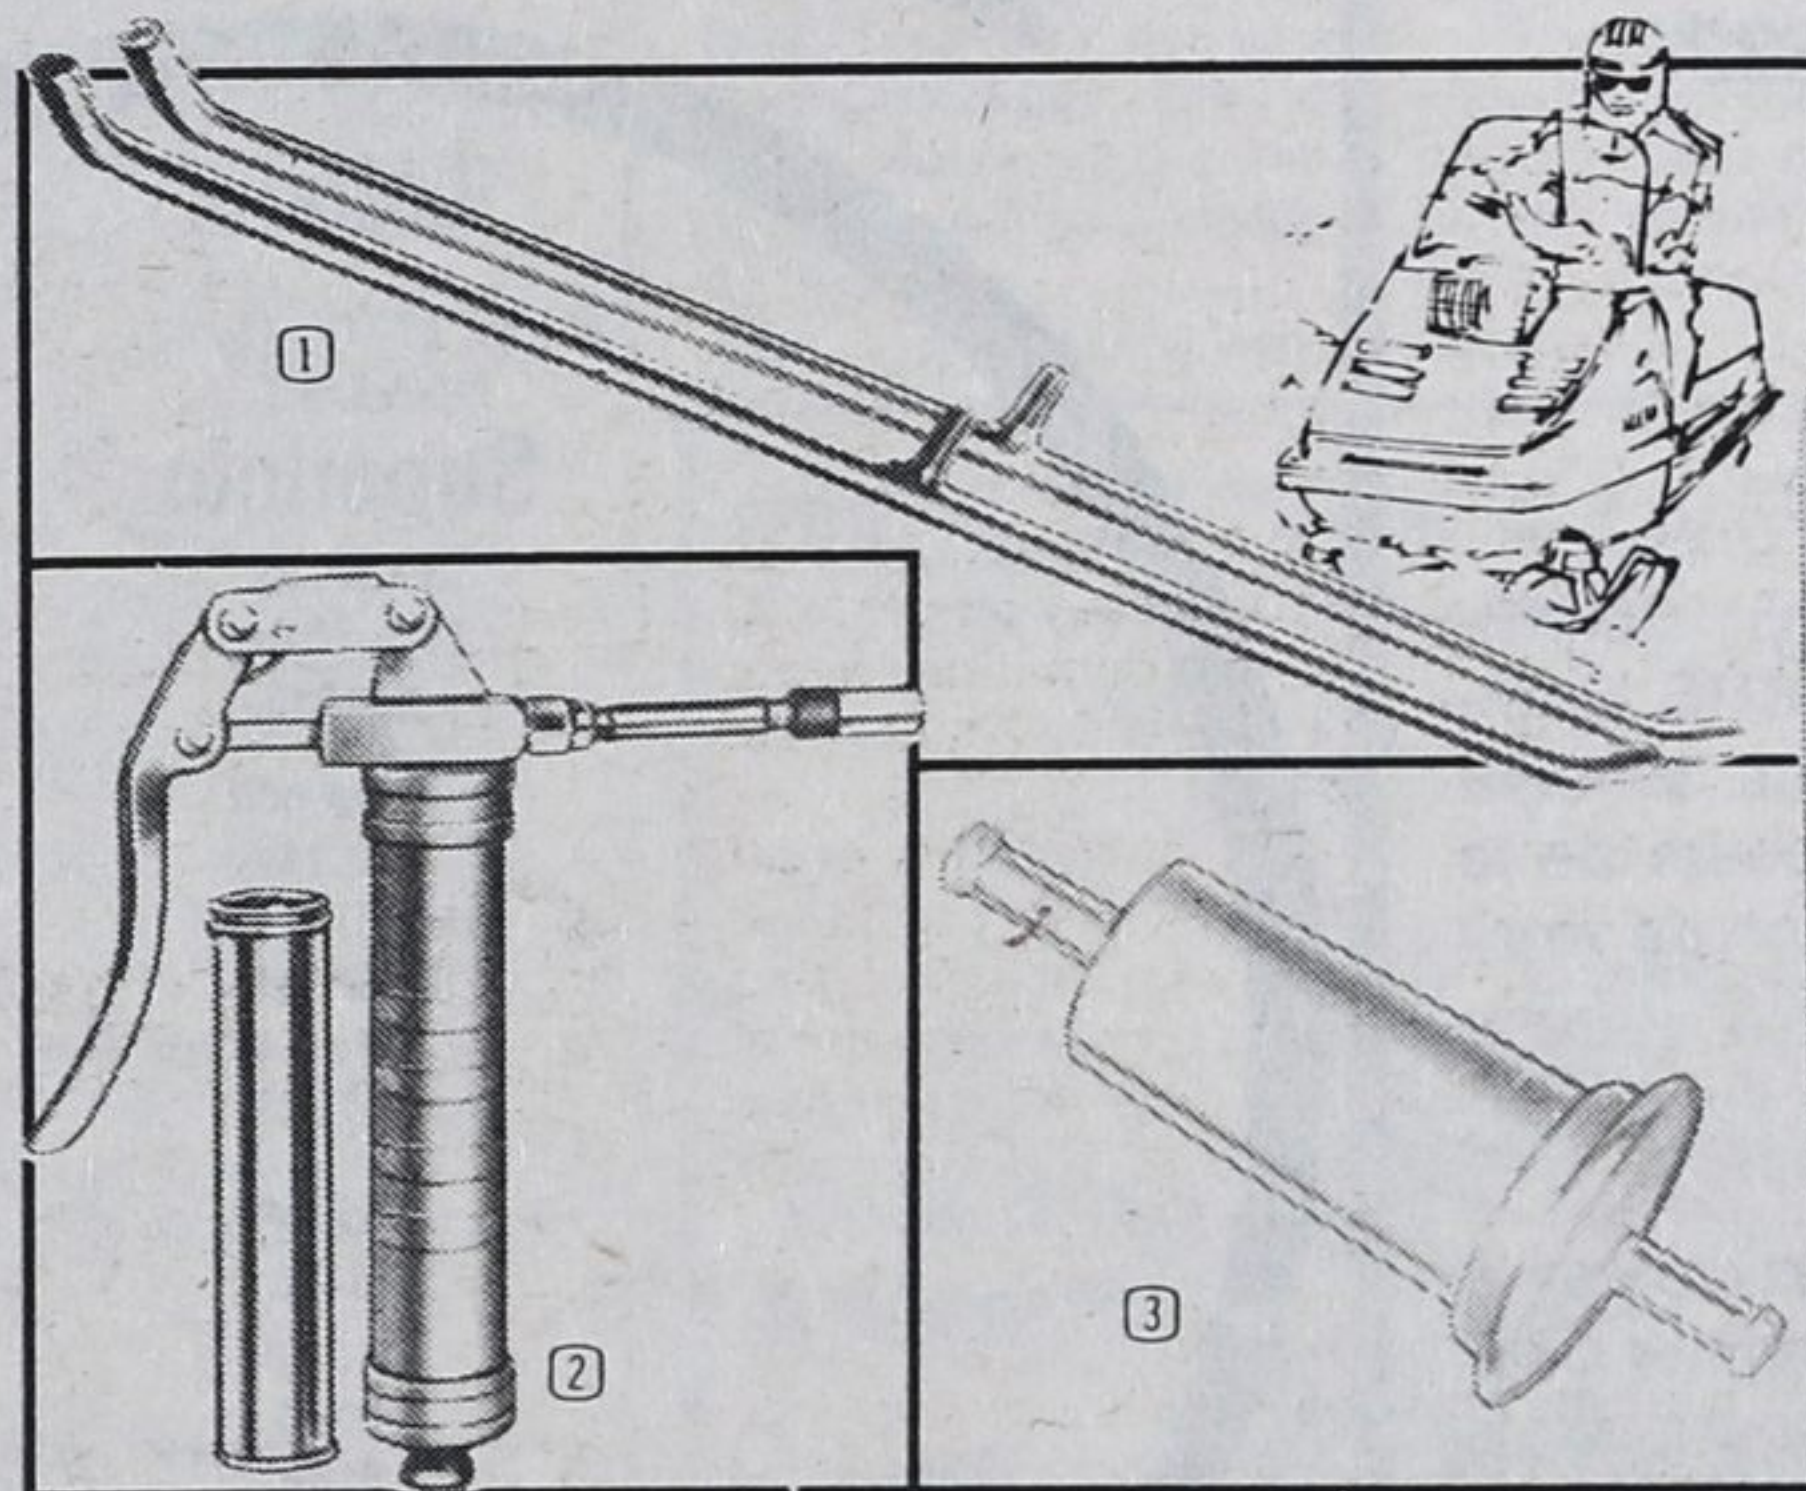

① **New Wear Bars** for more control. Standard-wire type fits most models. 26-4001X

**329** TO **595**  
PAIR

② **High Performance Micro Lube Gun** for car, farm or industrial greasing. One-hand operation. Includes 3-oz cartridge. 28-2714