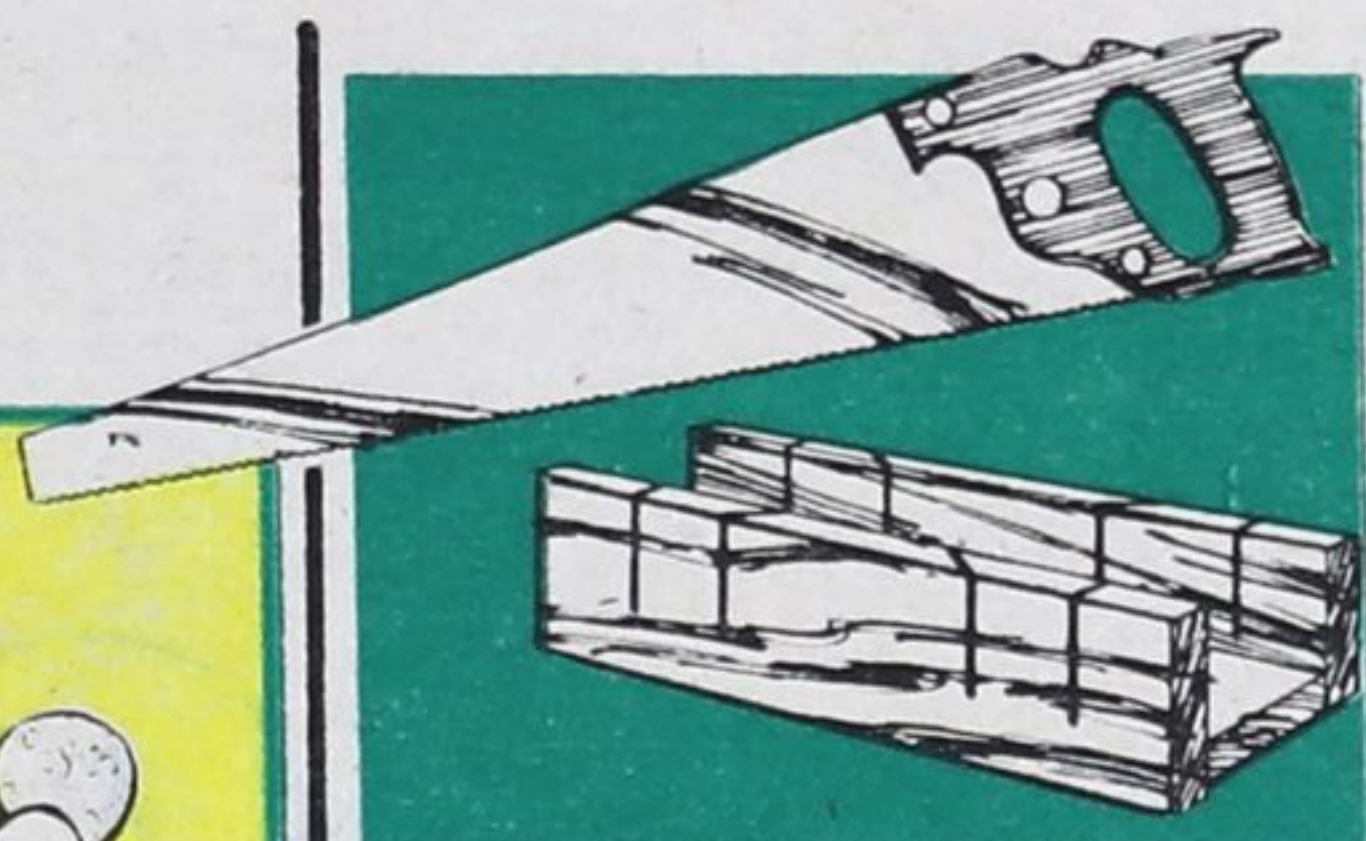

89⁹⁵
Reg. 99.99

Multigrade 10W30 Esso Extra Oil
Reduces friction and keeps your car running smoothly. Stock up now! 1 litre.

99[¢]

26" Hand Saw
26" x 8 point hand saw. Wood handle.

5⁹⁹
Reg. 8.49

Hardwood Mitre Box