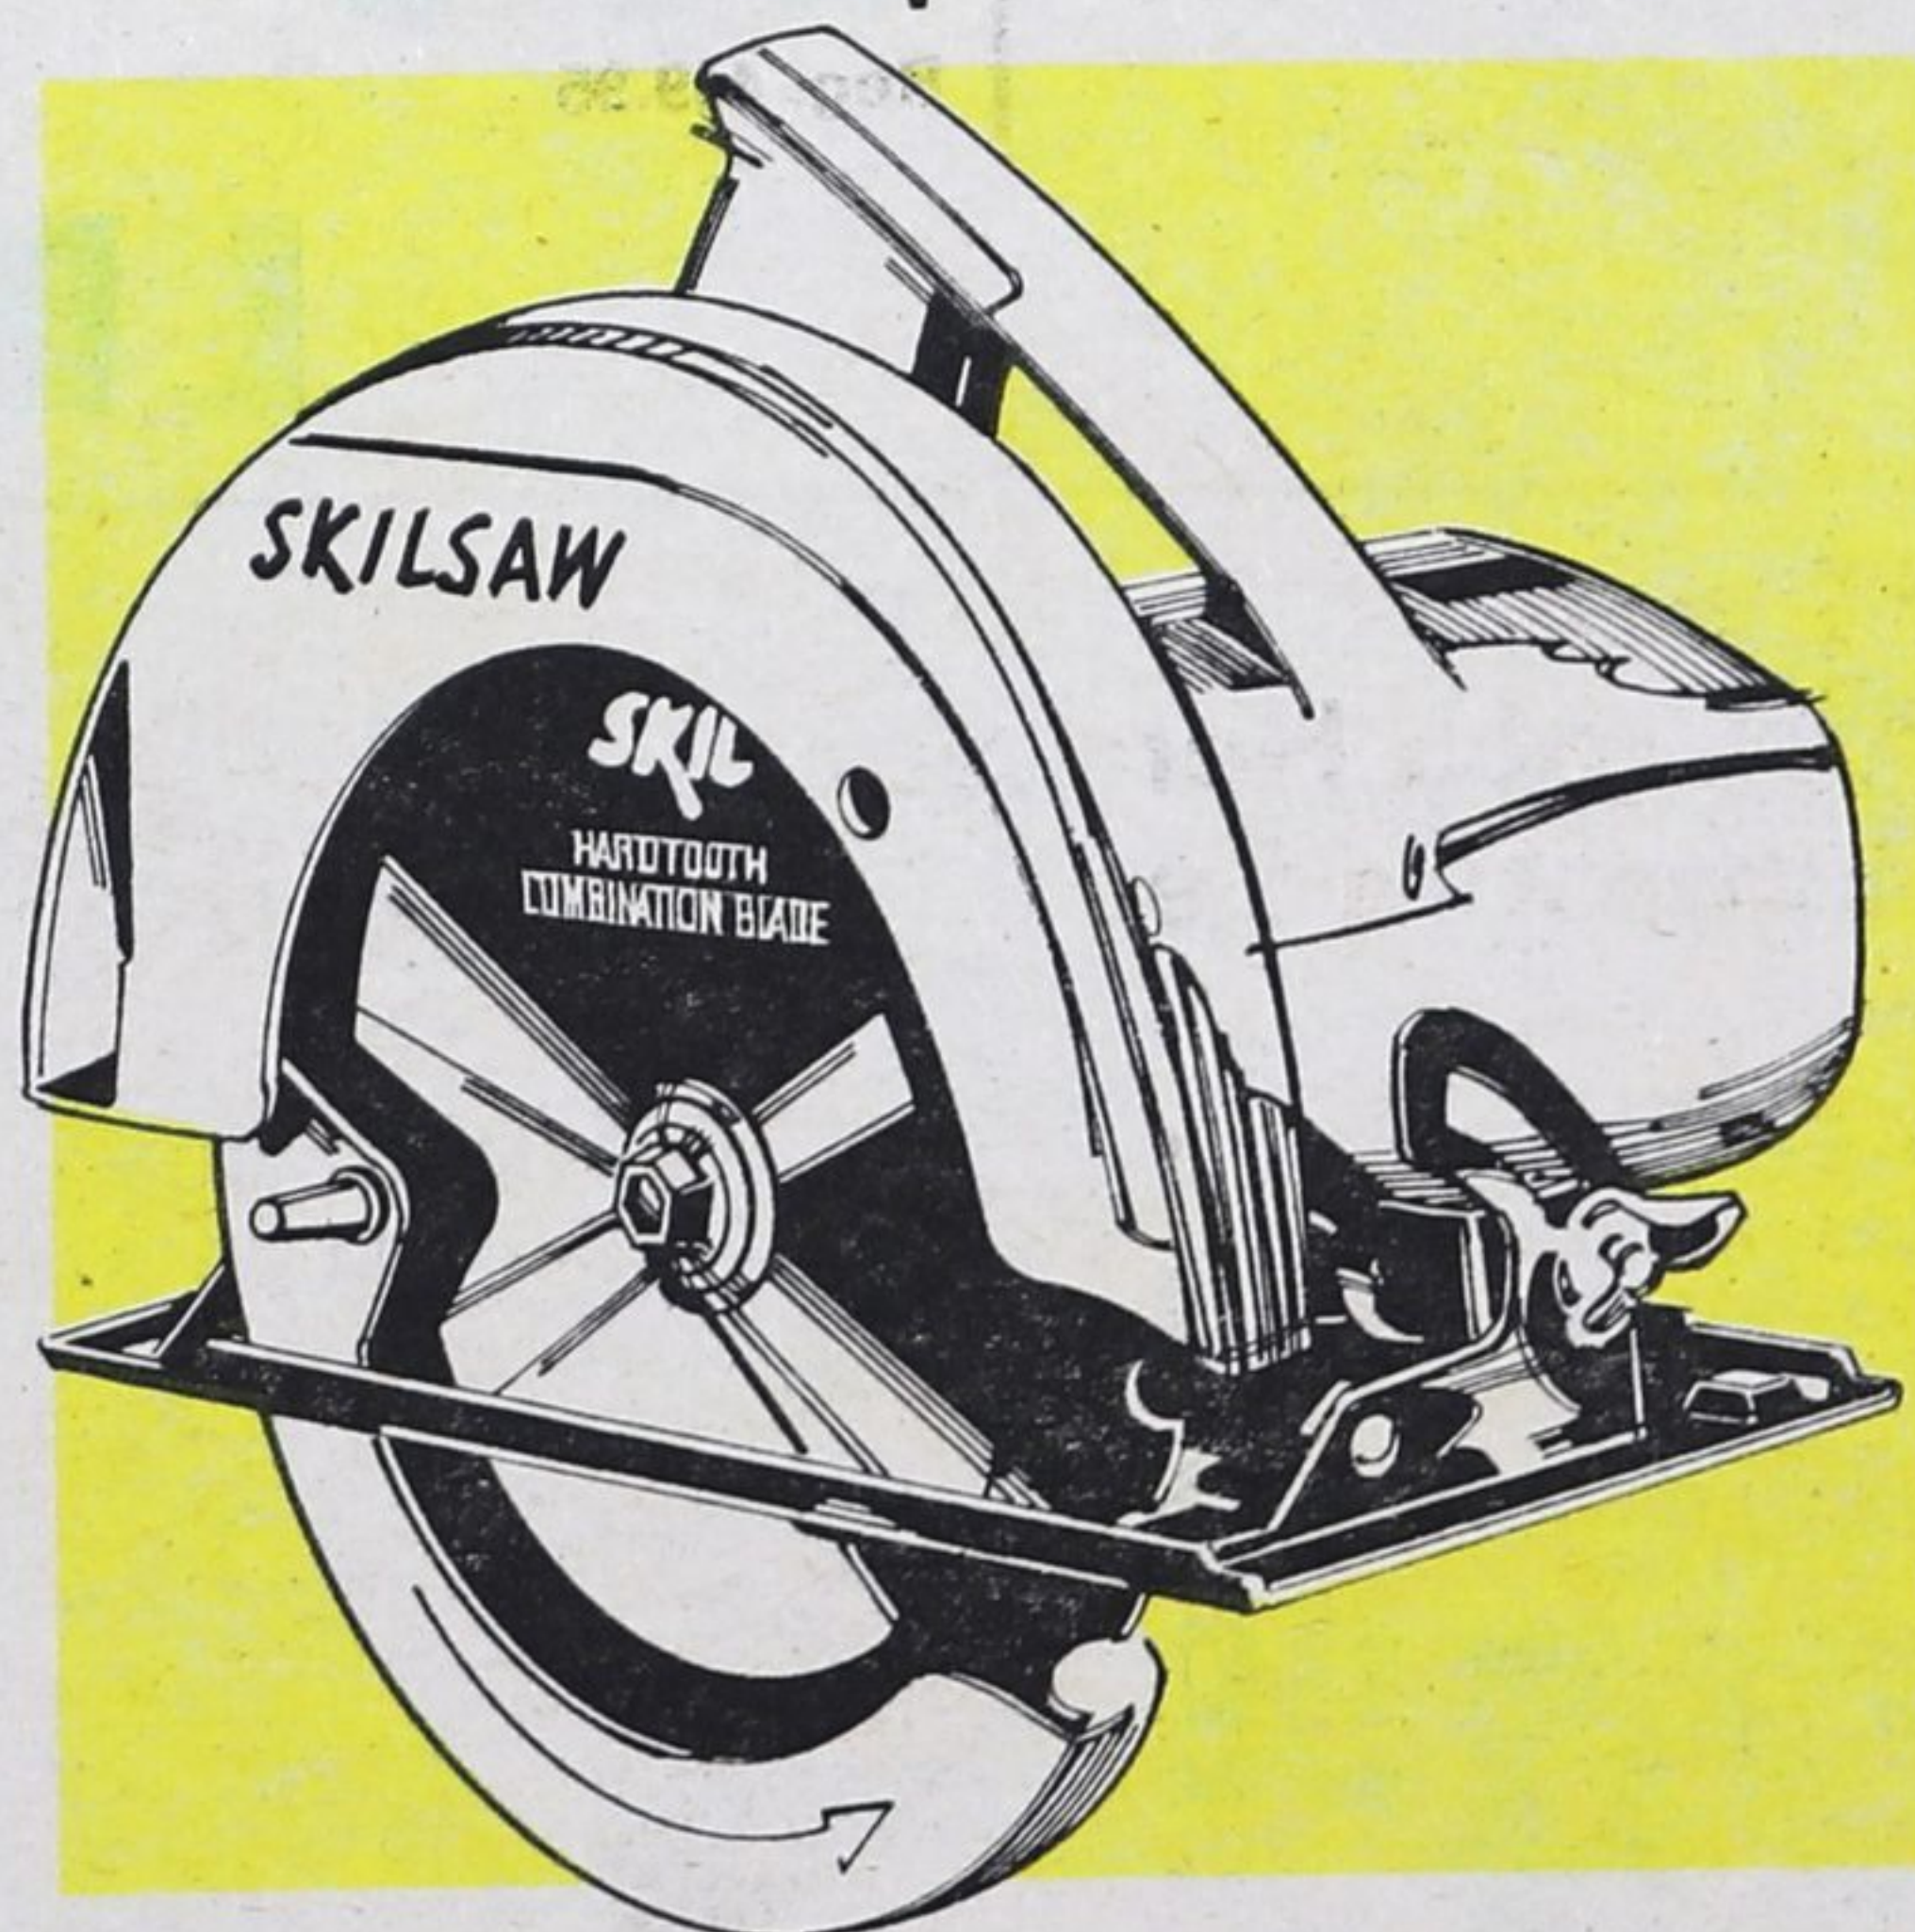

89⁹⁵
Reg. 99.99

Multigrade 10W30 Esso Extra Oil
Reduces friction and keeps your car running smoothly. Stock up now! 1 litre.

99[¢]

26" Hand Saw
26" x 8 point hand saw. Wood handle.

5⁹⁹
Reg. 8.49

Hardwood Mitre Box

Split firelogs easily with this wedge. Just centre and hammer.

9⁹⁹
Reg. 11.99

Chopper 16lb. Axe

Heavy-duty 6 pound axe. Features unique splitting levers for easier chopping! A good idea for fireplace use.

34⁹⁵
Reg. 44.95

SAVE \$11⁰⁰
Skil Circular Saw

7-1/4" standard-duty circular saw. Powered by a 10 amp. burnout protected motor. Hard tooth combination blade with wrench.

44⁸⁸
Reg. 55.88