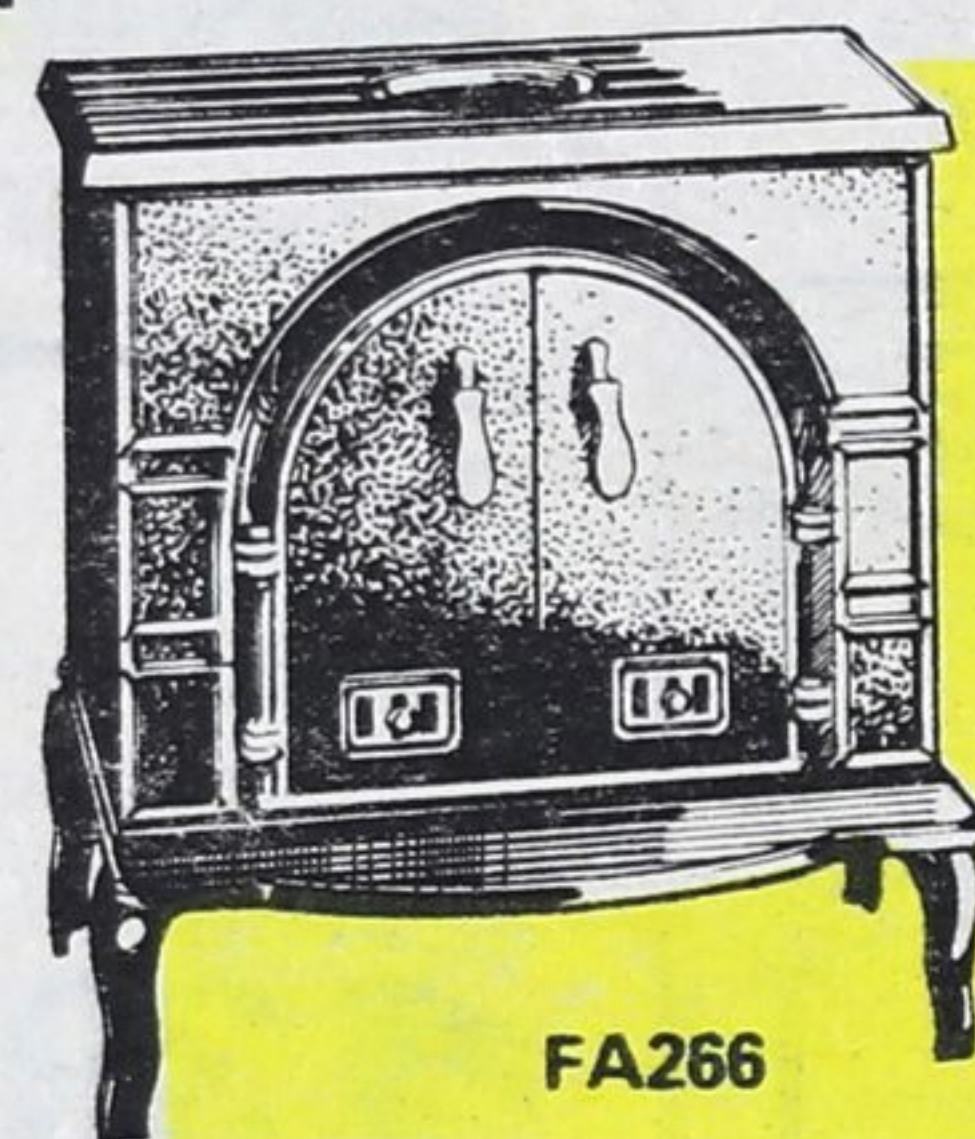

Woodcraft Wood-burning Heater

Perfect for home or cottage. Comes with 2 doors and a screen. Doubles as a cooking unit also.

399⁹⁵

Reg. 449.95

25% OFF!

On All In-Stock Fireplace Accessories

Shop early for the best selection on all fireplace accessories! If you've waited—now is the time to come in to Beaver and save! While quantities last!

FA266

26" Federal Airtight Stove

Save money on rising fuel bills without giving up heating comfort! Federal stove burns wood or coal fuel. Be sure to see us soon!

199⁹⁹