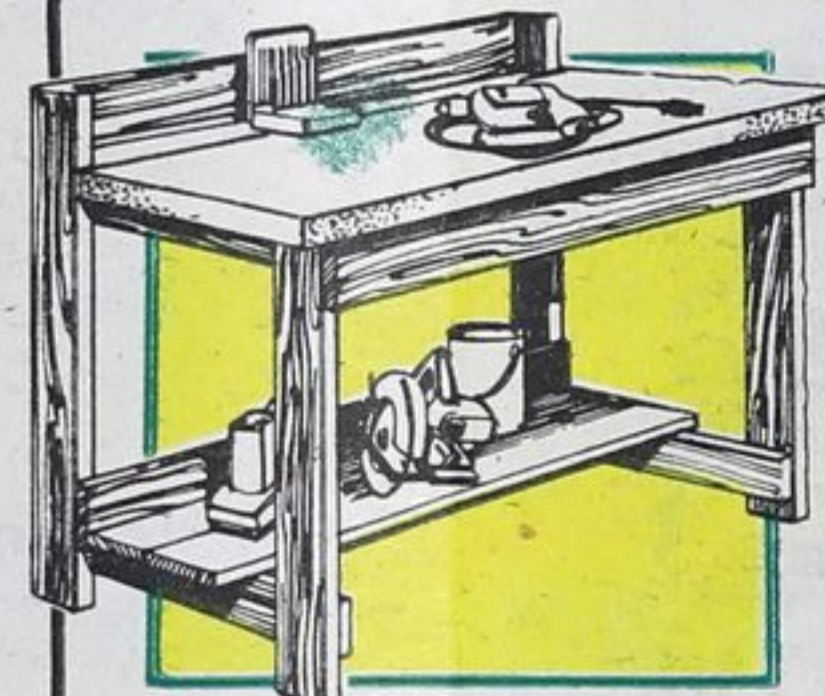

**Passage Set**  
2-3/4" backset—Bronze finish. Easy to install.  
**4<sup>99</sup>** Reg. 7.29

**Bathroom Privacy Set**  
2-3/4" backset with a Bronze and Chrome finish. Push in lock.  
**6<sup>89</sup>** Reg. 8.99

**Mahogany Bifold Slab Doors**  
A great idea for closet doors. Ready to finish to match your decor. Complete with hardware. 6'8" high.  
**29<sup>99</sup>** 2'  
**32<sup>95</sup>** 2'6"

**Handy Workbench**  
Particle board top is 1" thick. Lightweight and easy to transport. 4' long.  
**21<sup>95</sup>**