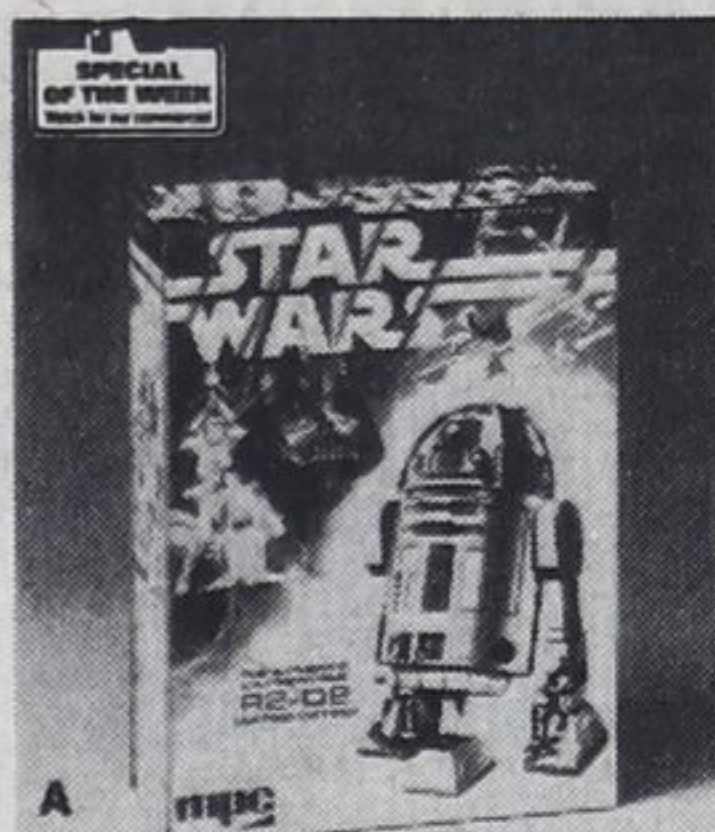

Zellers Toyland

Last-minute Gift Values

Sale Dates:
Mon.-Wed.
Dec. 22-24
or while
quantities last

A