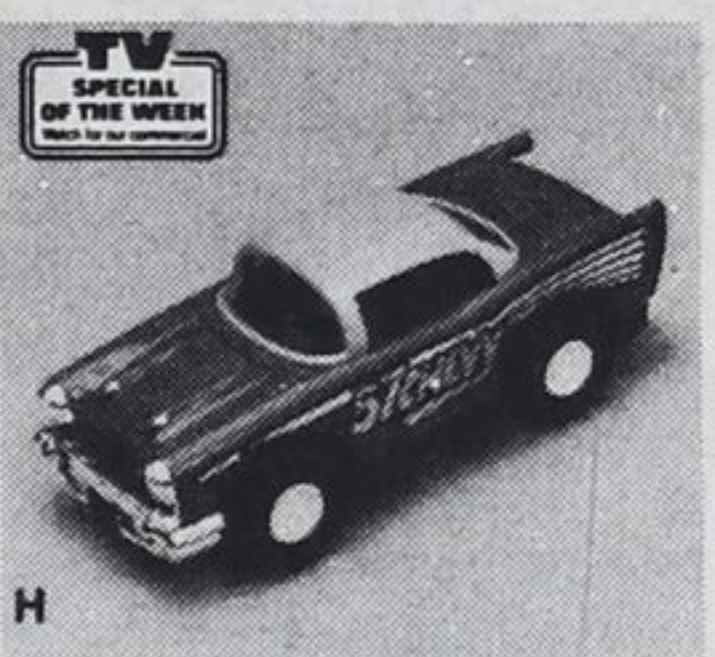

Zellers Toyland

Last-minute Gift Values

Sale Dates:
Mon.-Wed.
Dec. 22-24
or while
quantities last

A

B

C

D

Your Choice
A to H

1.97 ea.

A. "Parker" "R2D2" Kit
Realistic, easy-to-build molded "Star Wars" figure.

B. "Parker" "C3PO" Kit
Build an authentic scale model of your favorite robot!

C. "Parker" "Darth Vader" Kit
Build 11 1/2" tall figure with glowing light sabre, moveable arm.

D. "All-in-One" Coloring Book
448 pages feature your favorite "Hanna-Barbera" characters.

E. "Grand" Target Game
No sharp points, velcro darts stick like magic!

F. "Irwin" "L'Il Brute" Your choice of racing plane, "Pepsi" delivery truck, van, chopper, hot rod or jeep.

G. "Irwin" Jeep Set
Realistic detailed styling, roll bar, mag wheels.

H. "Irwin" '57 "Chevy"
High-impact chassis, metallized bumper and grill details, more!

E

F

G

H

I

J

K

L

Your Choice, I to P

2.97 ea.

I. "Irwin" "L'Il Brute" Trailers
Heavy-duty molded trailers with accessories.

J. "Irwin" "Mack" "Cab-Over" Hauler
Sturdy steel cab and chassis. Authentic "Mack" truck detailing.

K. "Parker" Goofy Faces
12 molds, 2 cans of "Play-Doh" to make "goofy faces"!

L. "Parker" "Play-Doh" Dinosaurs
Create dinosaurs and cave people! Two 6-oz. cans, 6 half molds.

M. "Parker" "X-Wing" Fighter
Build your own "Star Wars" spaceship!

N. "Parker" "T.I.E." Fighter
Easy-to-build "Star Wars" spaceship.

O. "Irwin" Fancy Van
Sturdy steel constructed van with mag wheels, sun roof.

P. "Irwin" Space Fighter
3 point "Astro" landing gear, steel fuselage, unbreakable bubble cover.

M

N

O

P

Q

R

S

Your Choice, Q to S

8.97 ea.

Q. "Irwin" Super Brute Tanker
Make way for this sturdy delivery truck with simulated "Pepsi" cases and vending machine. Unbreakable door.

Dial-a-Cassette Colouring Cartridge
Perfect for home or vacation
An 8.97 value. **2⁹⁷**