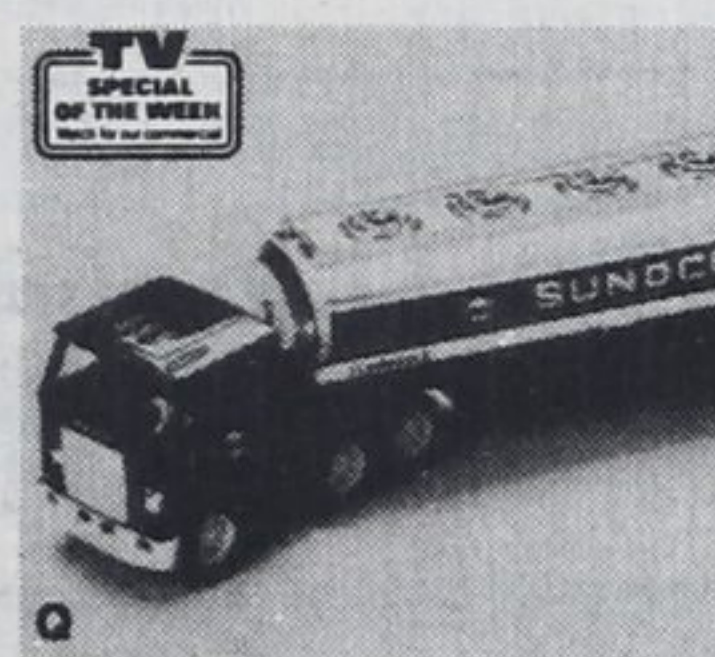

Zellers Toyland

Last-minute Gift Values

Sale Dates:
Mon.-Wed.
Dec. 22-24
or while
quantities last

A

B

C

D

Your Choice
A to H

1.97 ea.

A. "Parker" "R2D2" Kit
Realistic, easy-to-build molded "Star Wars" figure.

B. "Parker" "C3PO" Kit
Build an authentic scale model of your favorite robot!

C. "Parker" "Darth Vader" Kit
Build 11 1/2" tall figure with glowing light sabre, moveable arm.

D. "All-in-One" Coloring Book
448 pages feature your favorite "Hanna-Barbera" characters.

E. "Grand" Target Game
No sharp points, velcro darts stick like magic!

F. "Irwin" "L'Il Brute" Your choice of racing plane, "Pepsi" delivery truck, van, chopper, hot rod or jeep.

G. "Irwin" Jeep Set
Realistic detailed styling, roll bar, mag wheels.

H. "Irwin" '57 "Chevy"
High-impact chassis, metallized bumper and grill details, more!

E

F

G

H

I

J

K

L

Your Choice, I to P

2.97 ea.

I. "Irwin" "L'Il Brute" Trailers
Heavy-duty molded trailers with accessories.

J. "Irwin" "Mack" "Cab-Over" Hauler
Sturdy steel cab and chassis. Authentic "Mack" truck detailing.

K. "Parker" Goofy Faces
12 molds, 2 cans of "Play-Doh" to make "goofy faces"!

L. "Parker" "Play-Doh" Dinosaurs
Create dinosaurs and cave people! Two 6-oz. cans, 6 half molds.

M. "Parker" "X-Wing" Fighter
Build your own "Star Wars" spaceship!

N. "Parker" "T.I.E." Fighter
Easy-to-build "Star Wars" spaceship.

O. "Irwin" Fancy Van
Sturdy steel constructed van with mag wheels, sun roof.

P. "Irwin" Space Fighter
3 point "Astro" landing gear, steel fuselage, unbreakable bubble cover.

M

N

O

P

Q

R

S

Your Choice, Q to S

8.97 ea.

Q. "Irwin" Super Brute Tanker
Make way for this sturdy delivery truck with simulated "Pepsi" cases and vending machine. Unbreakable door.

Dial-a-Cassette Colouring Cartridge
Perfect for home or vacation
An 8.97 value. **2⁹⁷**