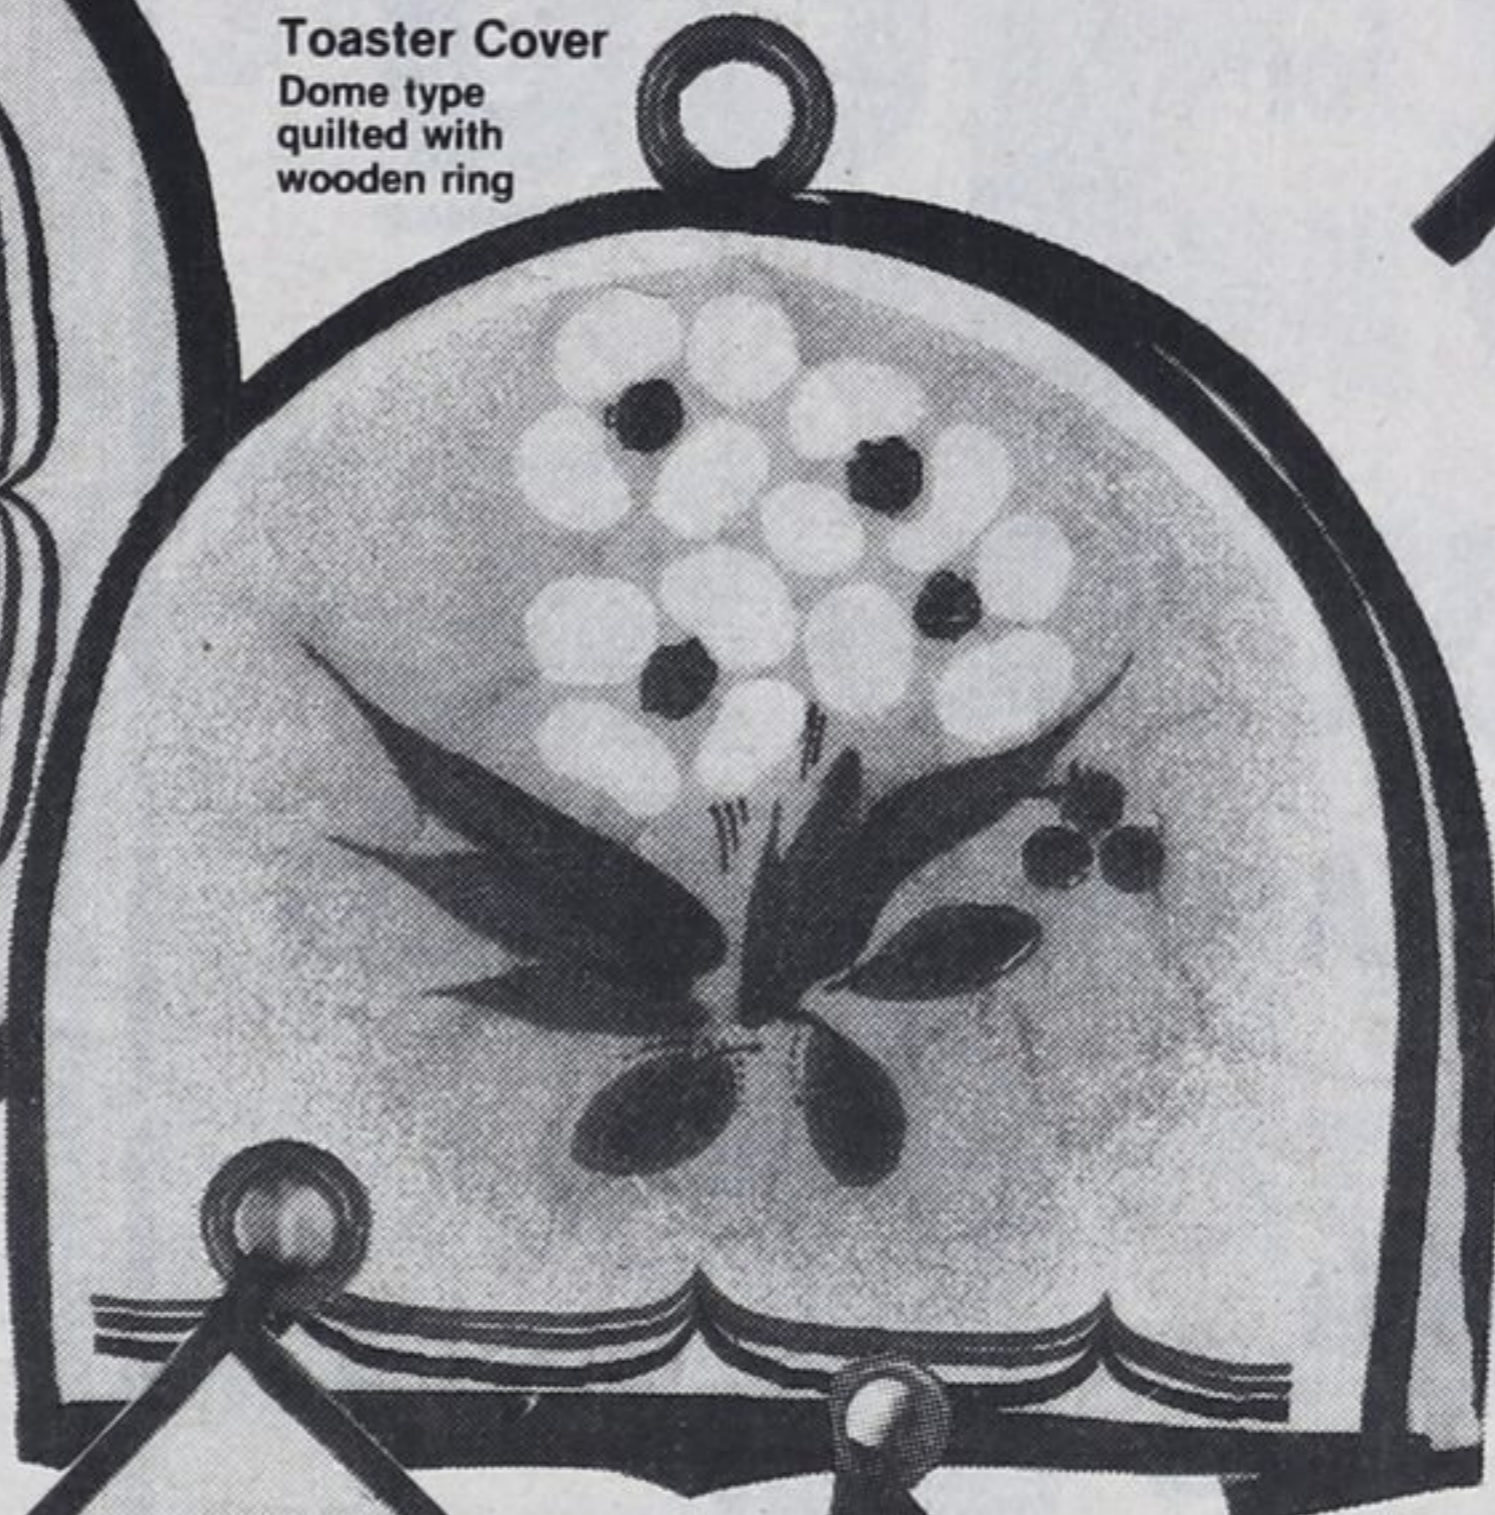

## Matching Designer Kitchen Accessories

Made in Canada

(Classics Dinnerware Design)

Quilted  
Oval  
Place  
Mat

Toaster Cover  
Dome type  
quilted with  
wooden ring

Tie-on-Towel

- Co-ordinate your kitchen with these Money-Saving A&P exclusive "Classics" pattern accessories.
- Now, The Classics, recreated in an exciting ensemble of kitchen linens to enhance the beauty of your kitchen.
- Save up to 50% on this new concept in kitchen co-ordinates exclusively at your A&P Stores.
- Choose from three charming patterns
- Collect the whole set the easy item a week way.
- Come in today and judge for yourself, the quality, beauty, and versatility of this exceptional offer.
- Machine wash & dry.
- Easy care Cotton/Polyester Material.
- Made in Canada.