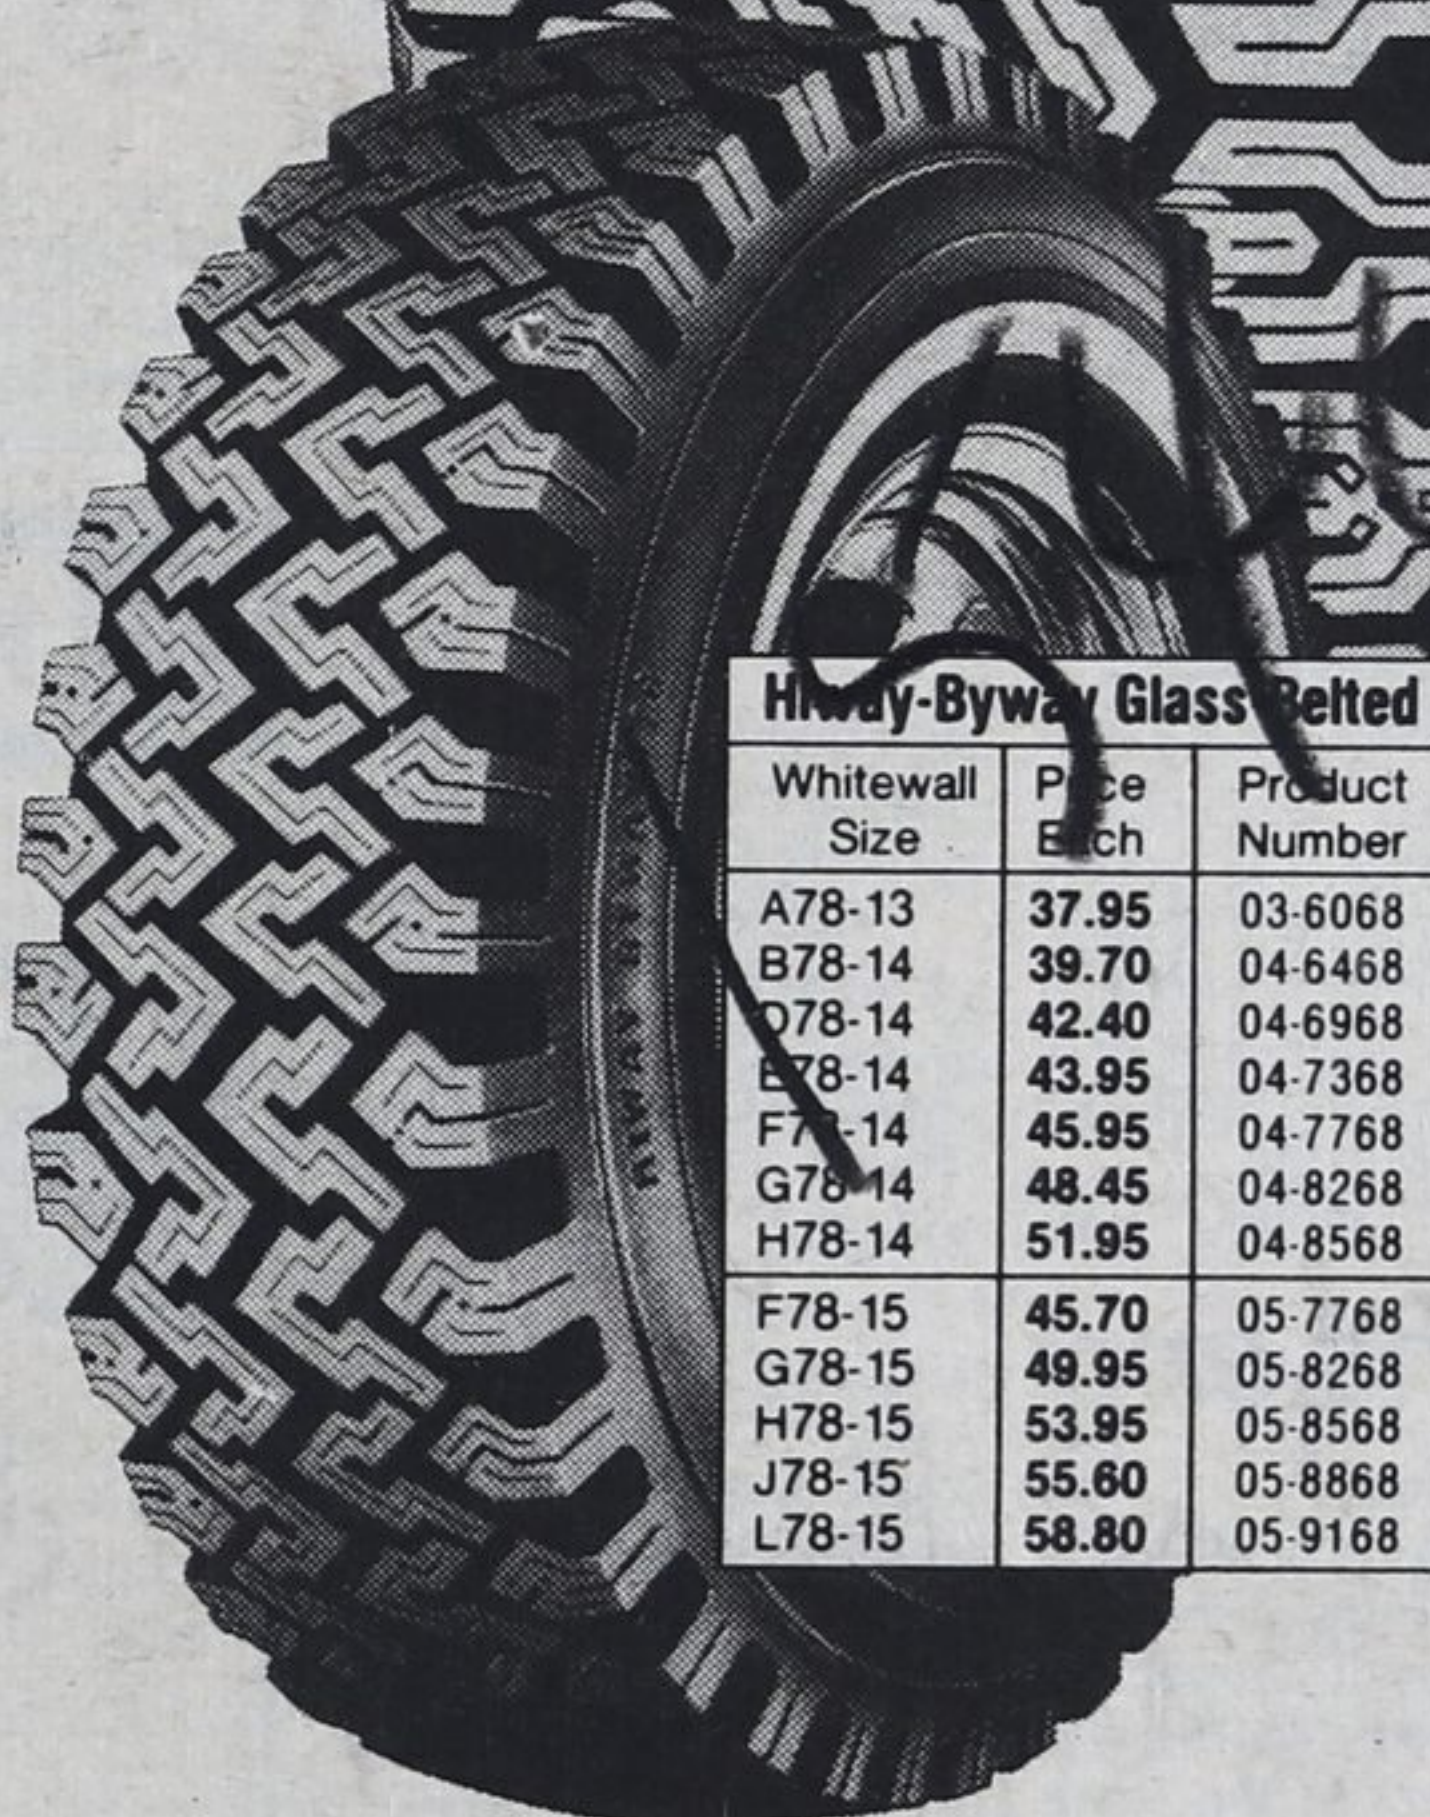

Right in the groove for what lies ahead!

Snow beltters

Radial with belts of Kevlar® — pound for pound, 5 times stronger than steel

Hiway-Byway Radial		
Whitewall Size	Price Each	Product Number
P185/75R-14 (CR78-14)	73.95	04-1878
P195/75R-14 (DR & ER78-14)	75.45	04-1978
P205/75R-14 (FR78-14)	79.95	04-2078
P215/75R-15 (GR78-15)	83.45	05-2178
P225/75R-15 (HR & JR78-15)	86.95	05-2278
P235/75R-15 (LR78-15)	94.95	05-2378

This **HIWAY-BYWAY** tread is a special rubber, blended to retain resiliency and road grip when temperatures plunge. We call this 'BIG PAW Traction' because it resembles a polar bear's agility on ice. Two **Kevlar** belts absorb road irregularities at low speed — unlike steel belts — and impart high resistance to tread-wearing squirm. Sets new standards for winter radials.

5 YEAR UNLIMITED MILEAGE ROAD-HAZARD GUARANTEE

Winter Express Steel Radial		
Whitewall Size	Price Each	Product Number
P155/80R-13 (155R-13)	48.95	03-1575
P185/75R-14 (CR78-14)	58.95	04-1875
P195/75R-14 (DR & ER78-14)	59.95	04-1975
P205/75R-14 (FR78-14)	62.95	04-2075
P215/75R-14 (GR78-14)	65.45	04-2175
P205/75R-15 (FR78-15)	64.45	05-2075
P215/75R-15 (GR78-15)	66.95	05-2175
P225/75R-15 (HR & JR78-15)	70.95	05-2275

Snow Travel		
Blackwall Size	Price Each	Product Number
A78-13#	23.90	03-6072
B78-13	24.90	03-6472
E78-14	25.80	04-7372
F78-14	28.40	04-7772
G78-14	29.45	04-8272
G78-15	28.95	05-8272

#Tread not shown

Steel-belted radial 'snows'