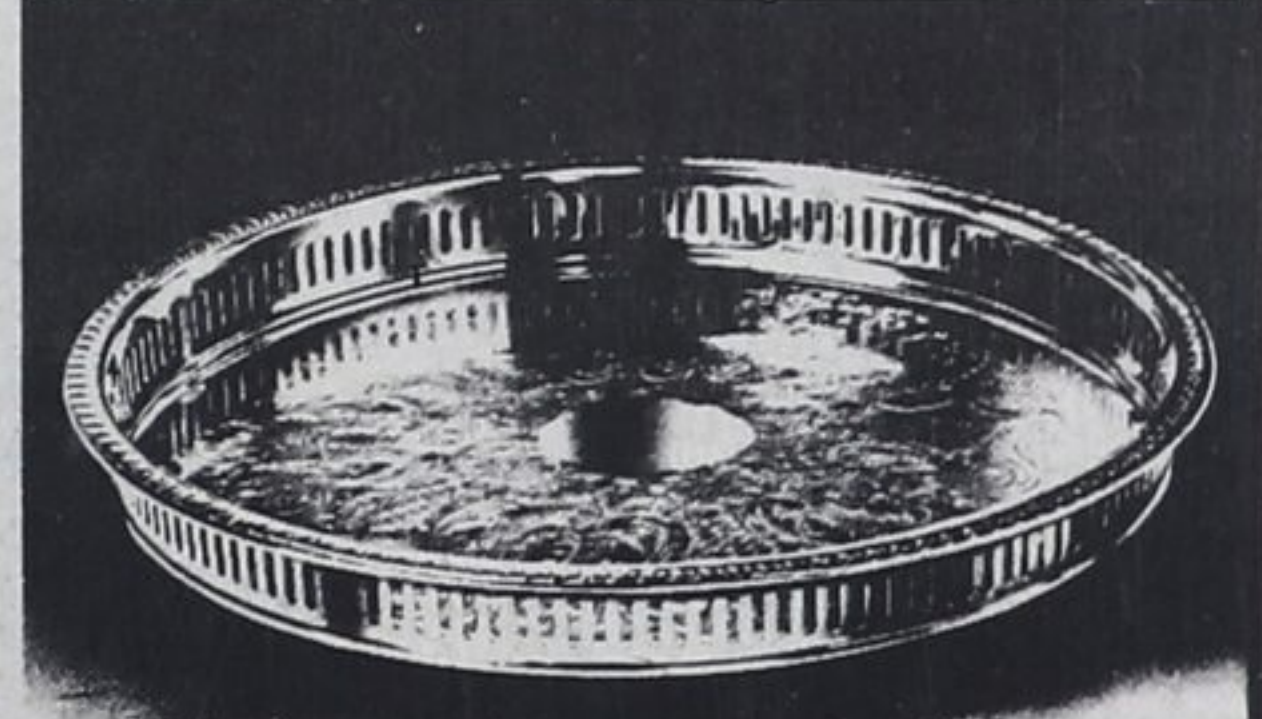

(1).09 CARAT (2).15 CARAT (3).25 CARAT (4).75 CARAT
228⁸⁸ 399⁸⁸ 799⁸⁸ 1498⁸⁸

CREAM, SUGAR AND TRAY 48⁸⁸

Here is a very special set in plain classic design. A great idea for a wedding gift, or as a sure to please Christmas gift. This extra good value at this low, low price.

	16in.	18in.
ROPE LINK	34 ⁹⁸	39 ⁹⁸
SERPENTINE LINK	34 ⁹⁸	39 ⁹⁸
BOX LINK	69 ⁹⁸	79 ⁹⁸
COBRA LINK	89 ⁹⁸	99 ⁹⁸

SILVERPLATED GALLERY TRAY 27⁸⁸

Ordinarily you would expect to pay up to forty five dollars for this fine quality. Silverplated it comes in a very attractive design with pierced edge and no-mar feet.