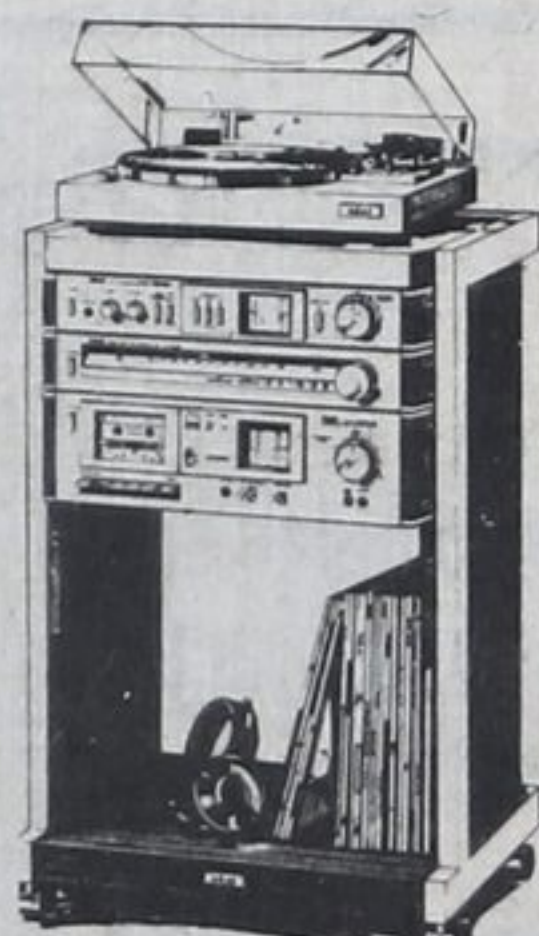

Reg. 1329.70

SALE **1059.95**
 SAVE 269.75

Pro 502 and 601 packages also available.
 each item also individually sale priced

1980 MODELS

Amplifiers

- AM2450 45 watts/chan Reg. 349.95 SALE **259.95**
- AM2350 45 watts/chan Reg. 269.95 SALE **189.95**
- AM2250 25 watts/chan Reg. 249.95 SALE **169.95**

Turntable

- AP206D D.D. semi-auto. Reg. 239.95 SALE **189.95**
- AP207D D.D. Fully auto. Reg. 269.95 SALE **199.95**
- AP306D X-lock Semi-auto. Reg. 319.95 SALE **249.95**

Cassette Deck

- GxC 709D Reg. SALE **399.95**
- GxC 706D Reg. SALE **349.95**
- Cs702D Reg. SALE **224.95**