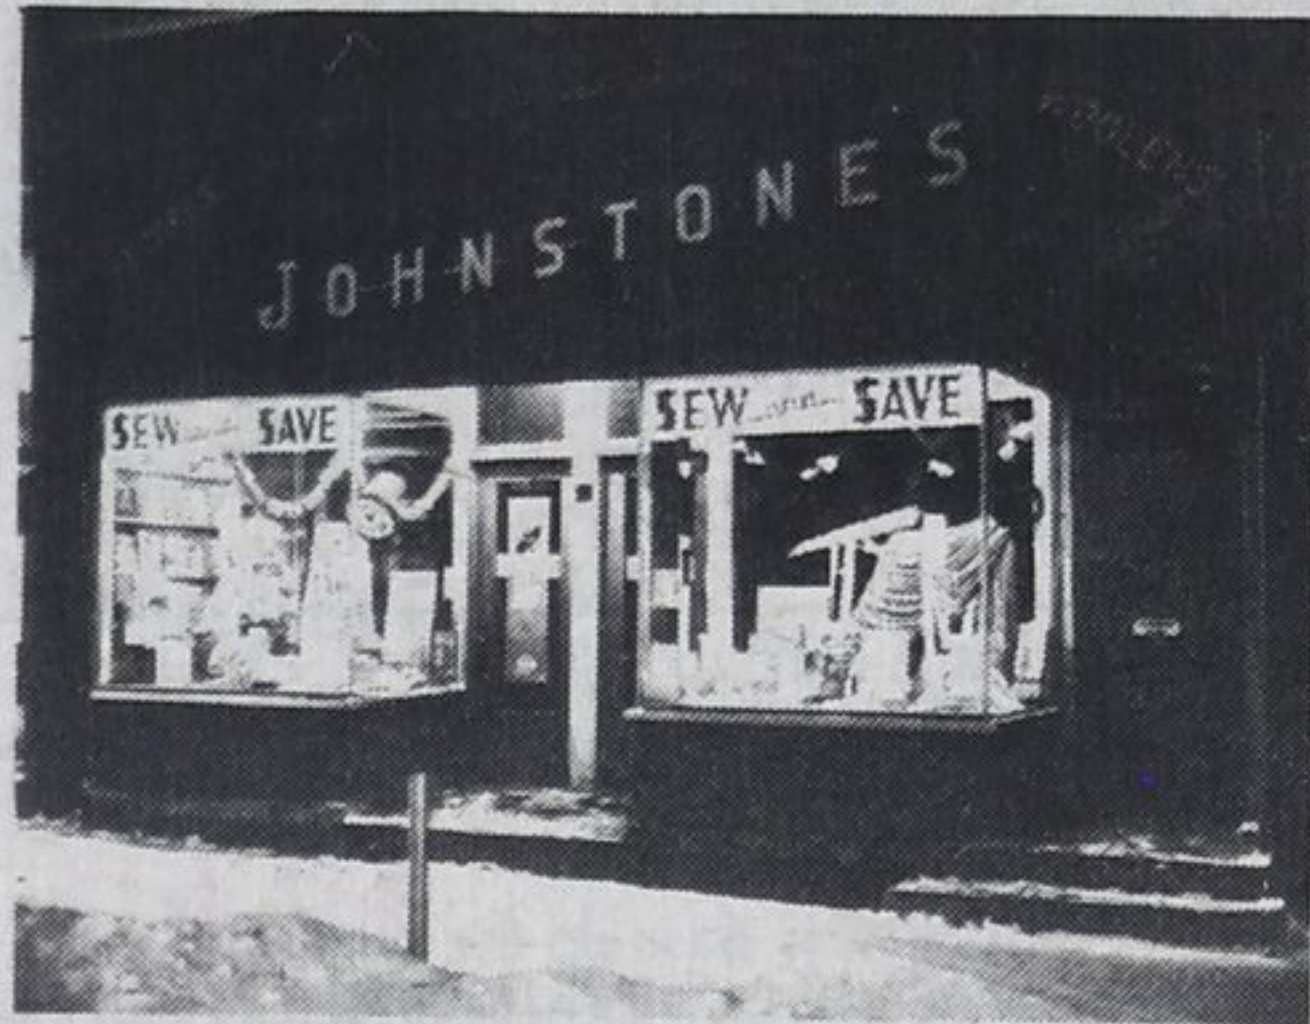

FOR
JOHNSTONES
40th BIRTHDAY CELEBRATION
1940-1980

Store in 1940