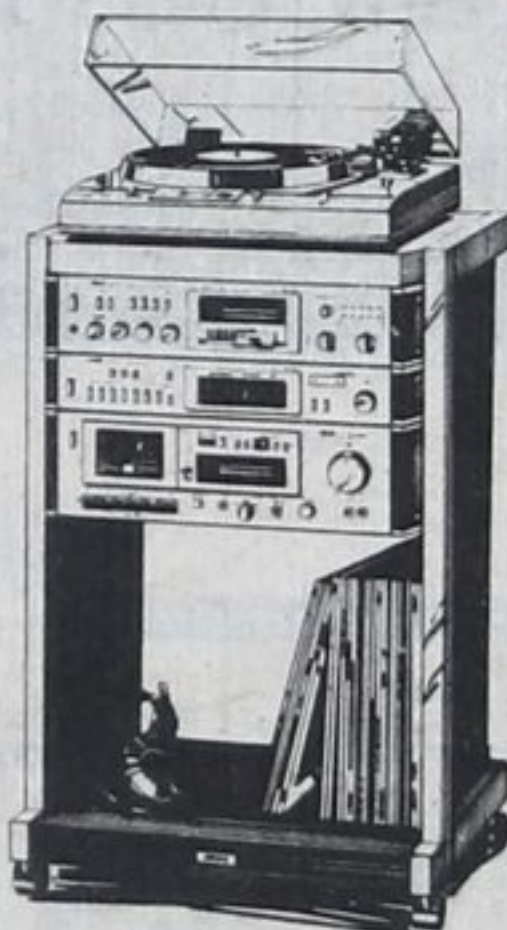

1981 MODELS

PRO504 with
CW2300 spkrs.