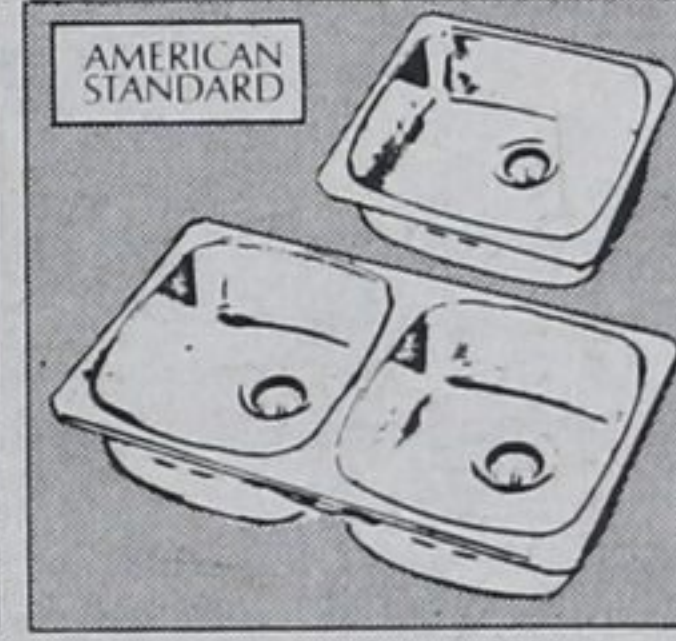

SINGLE OR DOUBLE BOWL KITCHEN SINKS
Quality Stainless Steel!

SINGLE BOWL 18"x20"x7" **$29⁹⁹** EACH
Reg. $31.99
DOUBLE BOWL 18"x31"x7" **$63⁹⁹** EACH
Reg. $66.95
Strainers are included: one for single; two for double bowl.