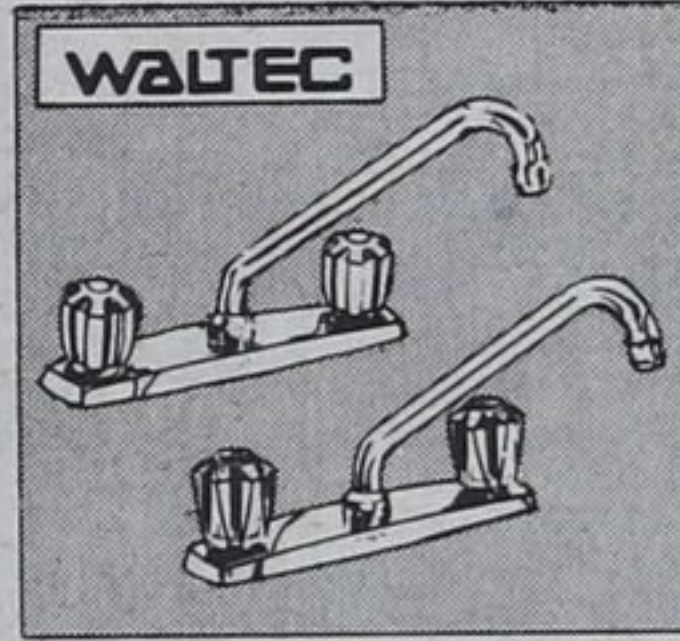

SAVE ON 2 STYLES 8" DECK FAUCET
Chromed Or Acrylic Handles!

CHROMED HANDLES **$19⁸⁸** EACH
Reg. $22.95
ACRYLIC HANDLES **$21⁴⁹** EACH
Reg. $25.95
Gleaming chromed finish. Use with either Stainless Steel Sink!