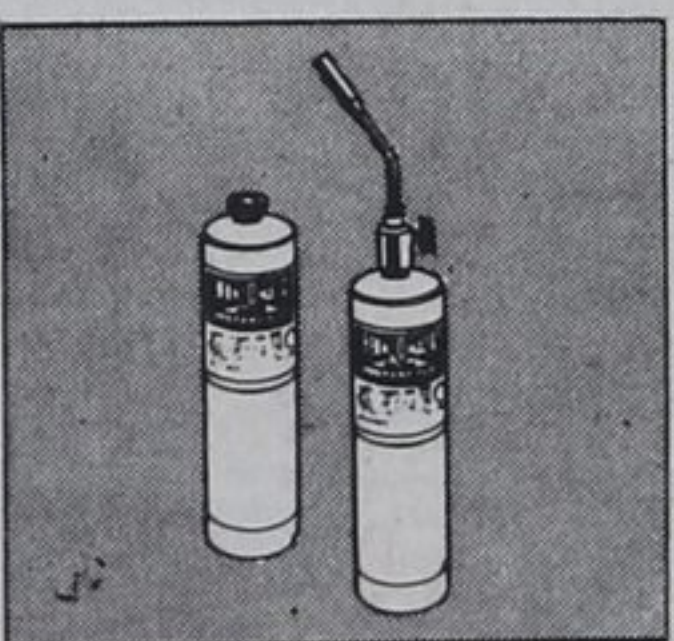

2-PC. TORCH KIT BY "BERNZ-O-MATIC"
Save! Special Repeat Offer!

REG. $11.99
$8⁹⁹

Propane Torch with Burner Head. For your plumbing projects, etc.!

REFILL TX19 14.1 Oz. (400G) **$2.48**