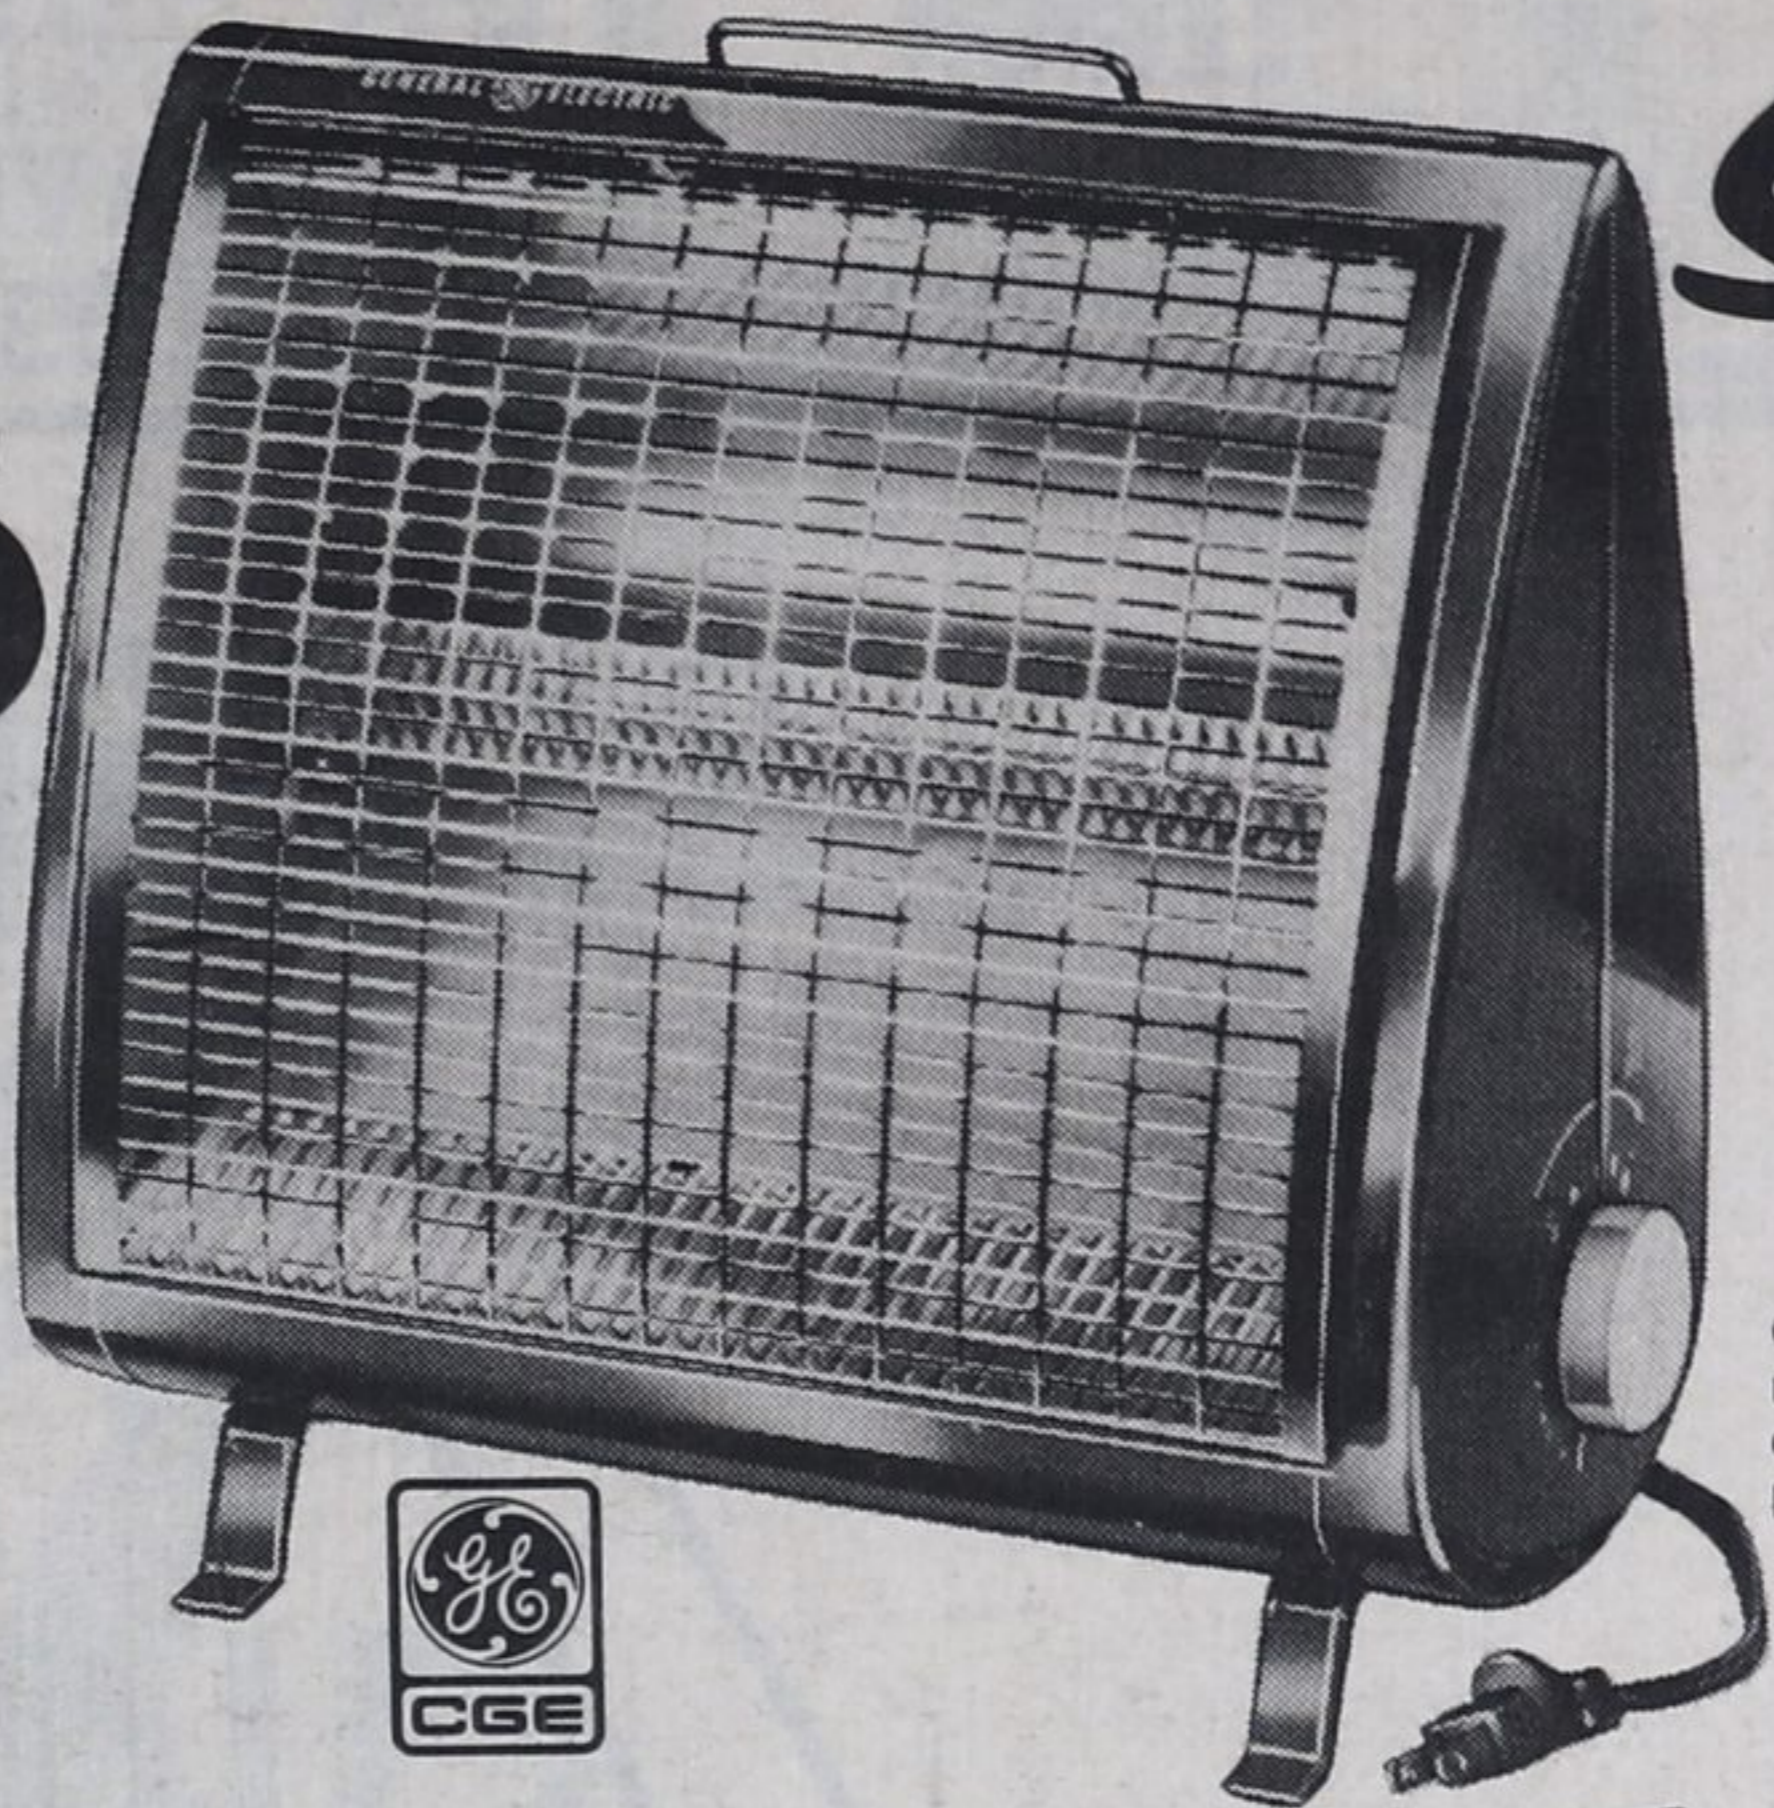

Save \$12⁰⁰

Hottest spot in town for value!

33⁹⁵ Regular \$45.95

CGE Heater has fast, fan-forced 1500-watt element. Circulating fan and curved reflector for quicker heat distribution. Safety cut-off switch and protective wire grille. 43-5832

CGE Baseboard Heater

Save \$13⁰⁰ **36⁹⁵** Regular \$49.95

Spreads a carpet of warmth. Sturdy steel cabinet with handsome woodgrain finish. Convector-type, 1500W element. 36 in. Side thermostat. 43-5822

Save \$2¹¹

24" Aluminum Snow Pusher

988 Regular \$11.99

Big 24" 'No Stik Telcoat' blade makes snow clearance a breeze. Lightweight yet rugged. Comfortable wooden handle with D-grip. 59-6934

 <p>Save 28%</p> <p>Hot-Air Deflectors</p> <p>Regular \$1.39 99¢ Pr</p> <p>Tough plastic. Adjust 10 to 15". Fit most diffusers to divert air away from drapes, walls, etc. Clear only. 64-2958</p>	 <p>Save \$4⁰⁰</p> <p>Electric Blanket</p> <p>Regular \$43.95 39⁹⁵</p> <p>Warm-Crest double-bed size with double control. Non-allergenic and machine-washable. Assorted colors. 43-6023</p>	 <p>Save \$1⁰⁰</p> <p>Styling Wand</p> <p>Regular \$5.99 4⁹⁹</p> <p>Groomate at a hard-to-beat price! Non-stick curling tube with ready light and heel rest. 43-8309</p>
 <p>Save \$3³⁰</p> <p>Roller and Tray Set</p> <p>Regular \$6.99 3⁶⁹</p> <p>Quality 9 1/2" high-pile roller has threaded handle for extension. With durable metal tray. 49-5826</p>	 <p>Save 10%</p> <p>Orlon Acrylic Pile Slip-Ons</p> <p>Regular \$10.49 9⁴⁴</p> <p>For most cars 32-4001X</p> <p>Front and rear sedans, coach and bucket seats. Regular or hi-back styles. Assorted colors. 32-4001X</p> <p>Save \$3.00</p> <p>Slip Covers</p> <p>12⁹⁵ 32-5450X</p> <p>Regular \$15.95</p> <p>Fit van regular or hi-bucket seats (except VW) or truck bench-style. 32-5450X</p>	