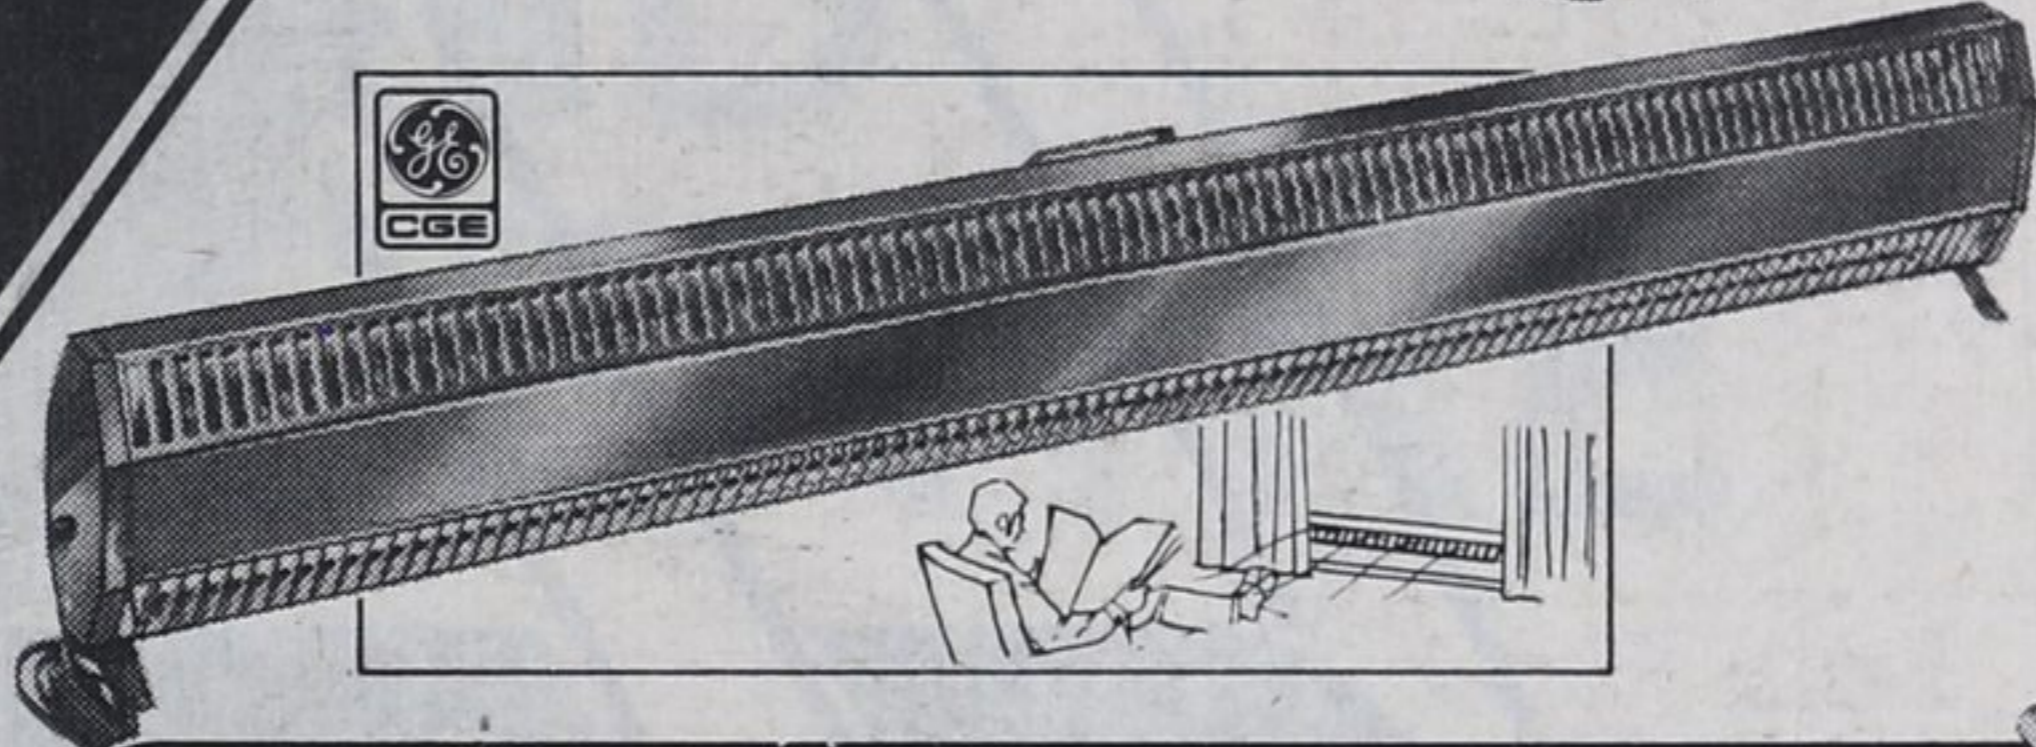

Save \$12⁰⁰

Hottest spot in town for value!

33⁹⁵ Regular \$45.95

CGE Heater has fast, fan-forced 1500-watt element. Circulating fan and curved reflector for quicker heat distribution. Safety cut-off switch and protective wire grille. 43-5832

CGE Baseboard Heater

Save \$13⁰⁰ **36⁹⁵** Regular \$49.95

Spreads a carpet of warmth. Sturdy steel cabinet with handsome woodgrain finish. Convector-type, 1500W element. 36 in. Side thermostat. 43-5822

Save \$2¹¹

24" Aluminum Snow Pusher

988 Regular \$11.99

Big 24" 'No Stik Telcoat' blade makes snow clearance a breeze. Lightweight yet rugged. Comfortable wooden handle with D-grip. 59-6934

 <p>Save 28%</p> <p>Hot-Air Deflectors</p> <p>Regular \$1.39 99¢ Pr</p> <p>Tough plastic. Adjust 10 to 15". Fit most diffusers to divert air away from drapes, walls, etc. Clear only. 64-2958</p>	 <p>Save \$4⁰⁰</p> <p>Electric Blanket</p> <p>Regular \$43.95 39⁹⁵</p> <p>Warm-Crest double-bed size with double control. Non-allergenic and machine-washable. Assorted colors. 43-6023</p>	 <p>Save \$1⁰⁰</p> <p>Styling Wand</p> <p>Regular \$5.99 4⁹⁹</p> <p>Groomate at a hard-to-beat price! Non-stick curling tube with ready light and heel rest. 43-8309</p>
 <p>Save \$3³⁰</p> <p>Roller and Tray Set</p> <p>Regular \$6.99 3⁶⁹</p> <p>Quality 9 1/2" high-pile roller has threaded handle for extension. With durable metal tray. 49-5826</p>	 <p>Save 10%</p> <p>Orlon Acrylic Pile Slip-Ons</p> <p>Regular \$10.49 9⁴⁴</p> <p>For most cars 32-4001X</p> <p>Front and rear sedans, coach and bucket seats. Regular or hi-back styles. Assorted colors. 32-4001X</p> <p>Save \$3.00</p> <p>Slip Covers</p> <p>12⁹⁵ 32-5450X</p> <p>Regular \$15.95</p> <p>Fit van regular or hi-bucket seats (except VW) or truck bench-style. 32-5450X</p>	