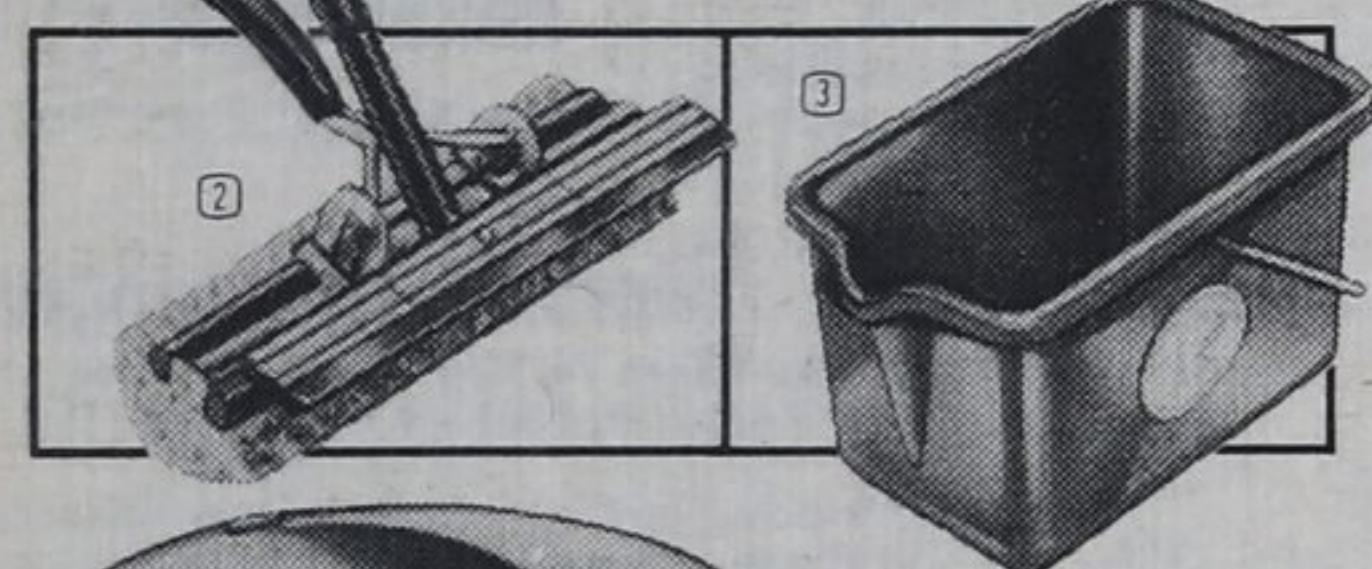

Housewares Fair

'Bee' Mop does the dirty work
13⁹⁵

- ① Handle pulls back to squeeze-dry sponge with ease. 42-9570 **13.95**
Sponge Refill (Not shown)—42-9571 **4.95**
- ② 'Bee' Mop with squeegee for easy window cleaning. 42-9566 **16.88**
- ③ 'Bee' Mop Pail avoids spills when using mop or window mop. 42-9584 **4.89**