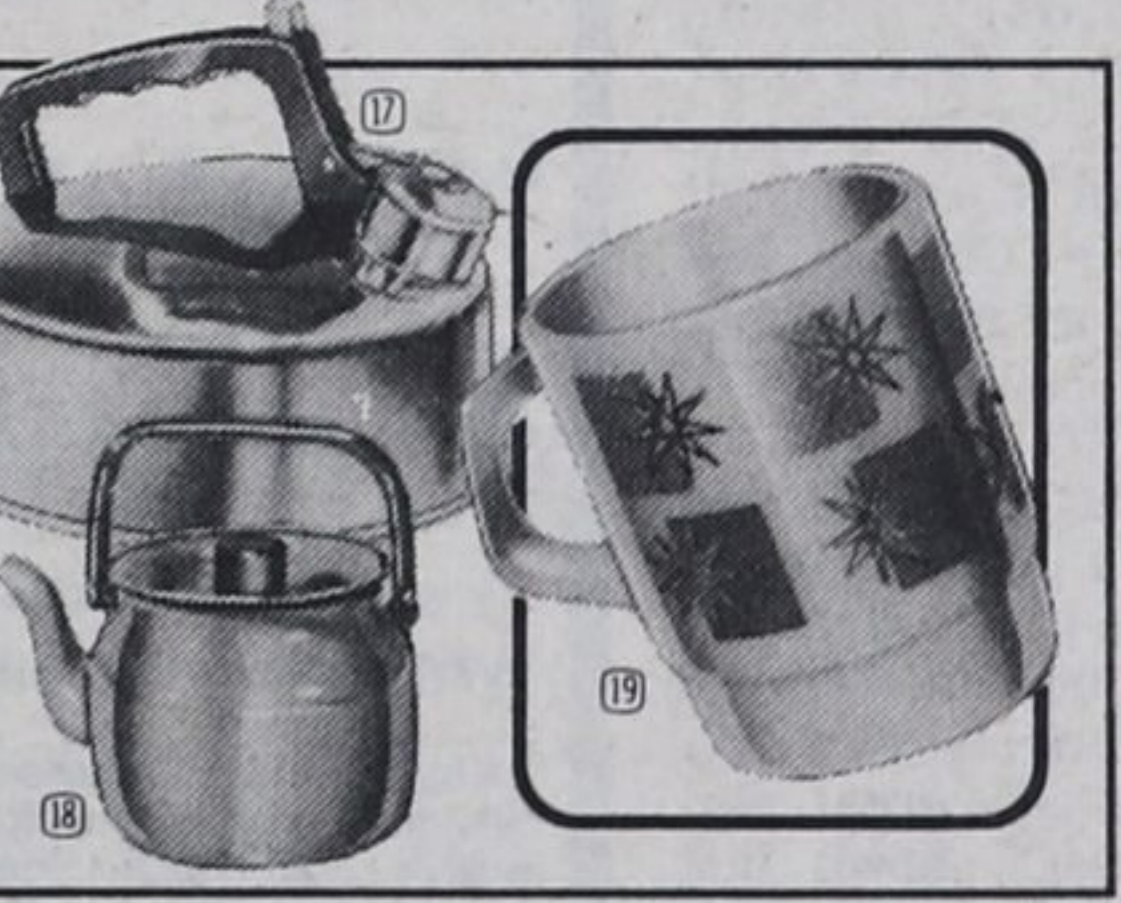

41⁹⁵

Bake better in glass!
Fire-King Ovenware

1⁷⁹ to 6²⁹

Prepare, bake, serve and store all in one. Dishwasher safe — washes sparkling clear.

- ⑧ 3-Quart Baking Dish — 42-1194 **6.29**
- ⑨ 8 x 8 x 2" Cake Dish — 42-1191 **4.49**
- ⑩ 9"-diam Pie Plate — 42-1183 **2.49**
- ⑪ 10" Flavor Saver Pie Plate **3.29**
- ⑫ 8-Oz Measuring Cup — 42-1181 **1.79**

Economical Oval-Style Roaster

⑬ White-speckled blue porcelain finish. 11 x 7 x 4 1/2" with lid. 42-0470 **5⁵⁹**
15 x 11 x 6 1/2" with lid—42-0472 **10.59**

Even-Heating Tin Bakeware

- ⑭ 12-Cup Muffin Pan — 42-0809 **2.79**
- ⑮ 9 x 5 x 2 1/4" Loaf Pan — 42-0807 **1.39**
- ⑯ 10 x 1 1/2" Pie Plate — 42-0806 **99^c**