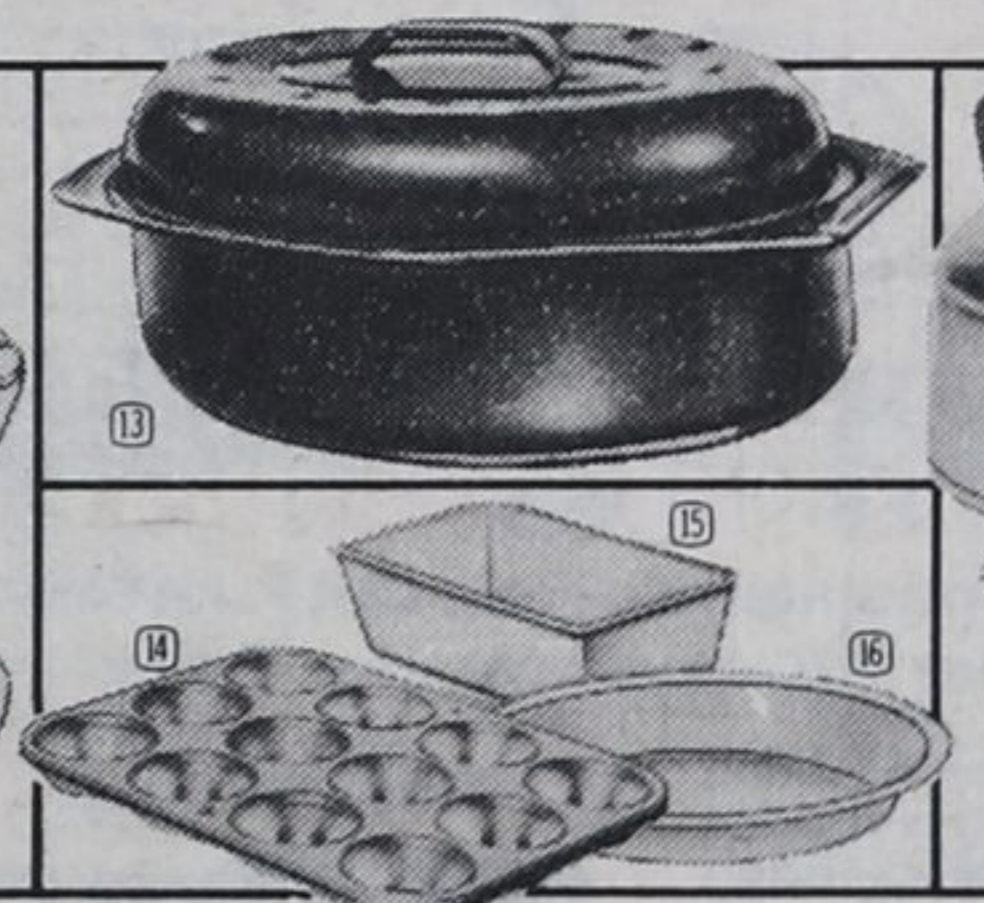

41⁹⁵

Bake better in glass!
Fire-King Ovenware

1⁷⁹ to 6²⁹

Prepare, bake, serve and store all in one. Dishwasher safe — washes sparkling clear.

- ⑧ 3-Quart Baking Dish — 42-1194 **6.29**
- ⑨ 8 x 8 x 2" Cake Dish — 42-1191 **4.49**
- ⑩ 9"-diam Pie Plate — 42-1183 **2.49**
- ⑪ 10" Flavor Saver Pie Plate **3.29**
- ⑫ 8-Oz Measuring Cup — 42-1181 **1.79**

Economical Oval-Style Roaster

⑬ White-speckled blue porcelain finish. 11 x 7 x 4 1/2" with lid. 42-0470 **5⁵⁹**
15 x 11 x 6 1/2" with lid—42-0472 **10.59**

Even-Heating Tin Bakeware

- ⑭ 12-Cup Muffin Pan — 42-0809 **2.79**
- ⑮ 9 x 5 x 2 1/4" Loaf Pan — 42-0807 **1.39**
- ⑯ 10 x 1 1/2" Pie Plate — 42-0806 **99^c**