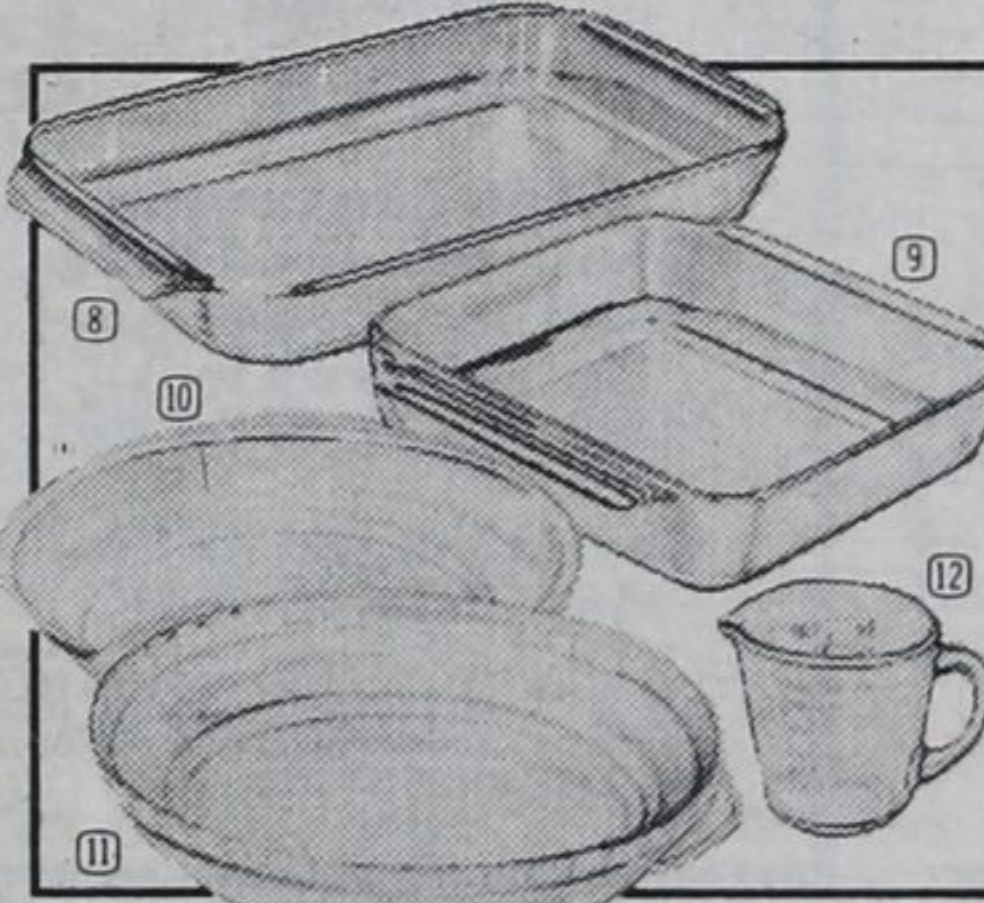

Bake better in glass!
Fire-King Ovenware

1⁷⁹ to 6²⁹

Prepare, bake, serve and store all in one. Dishwasher safe — washes sparkling clear.

- ⑧ 3-Quart Baking Dish — 42-1194 ..... **6.29**
- ⑨ 8 x 8 x 2" Cake Dish — 42-1191 ..... **4.49**
- ⑩ 9"-diam Pie Plate — 42-1183 ..... **2.49**
- ⑪ 10" Flavor Saver Pie Plate **3.29**
- ⑫ 8-Oz Measuring Cup — 42-1181 ..... **1.79**