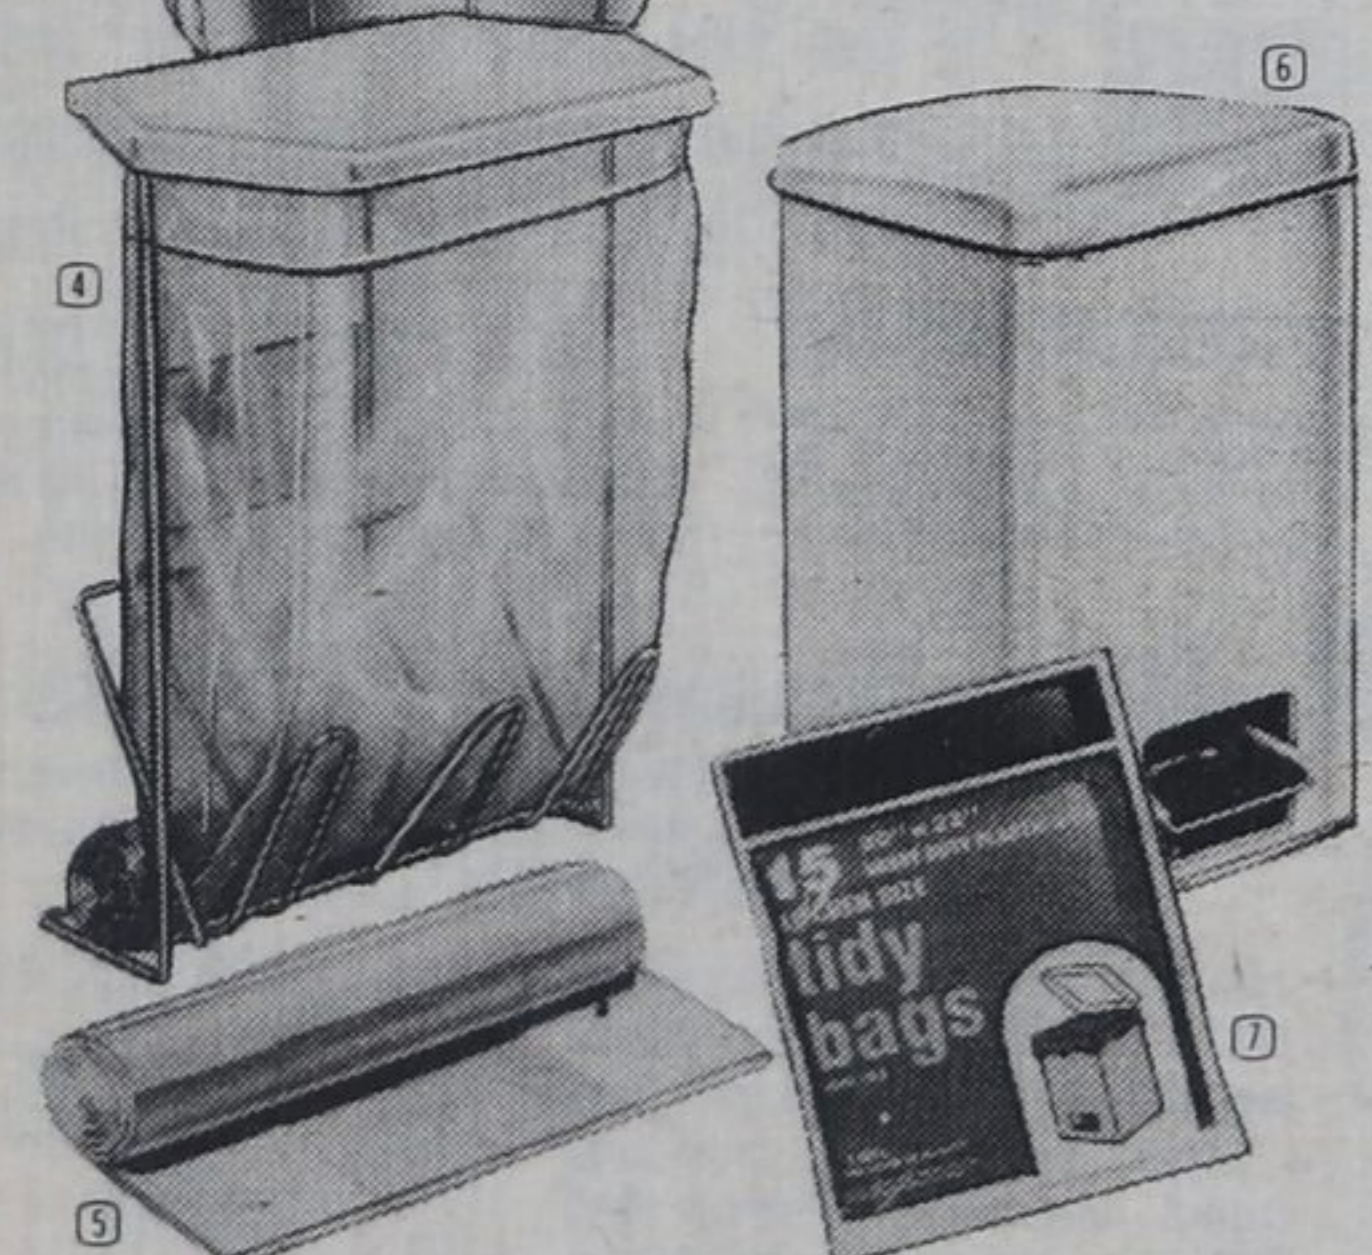

Roll & Rack Holder
With roll of bags **5⁹⁹**

Step-On Kitchen Can
18 x 12 x 10 1/4" **8⁹⁵**

④ Attaches to door or side of cupboard for neat garbage storage. 42-3001

⑤ White enameled steel can with tough plastic lift-out pail. 42-3024

⑥ 30-Bag Refill for above unit. 42-3003 **1¹⁹**

⑦ Pack of 15 Refills 20 x 22". 42-9716 **89^c**