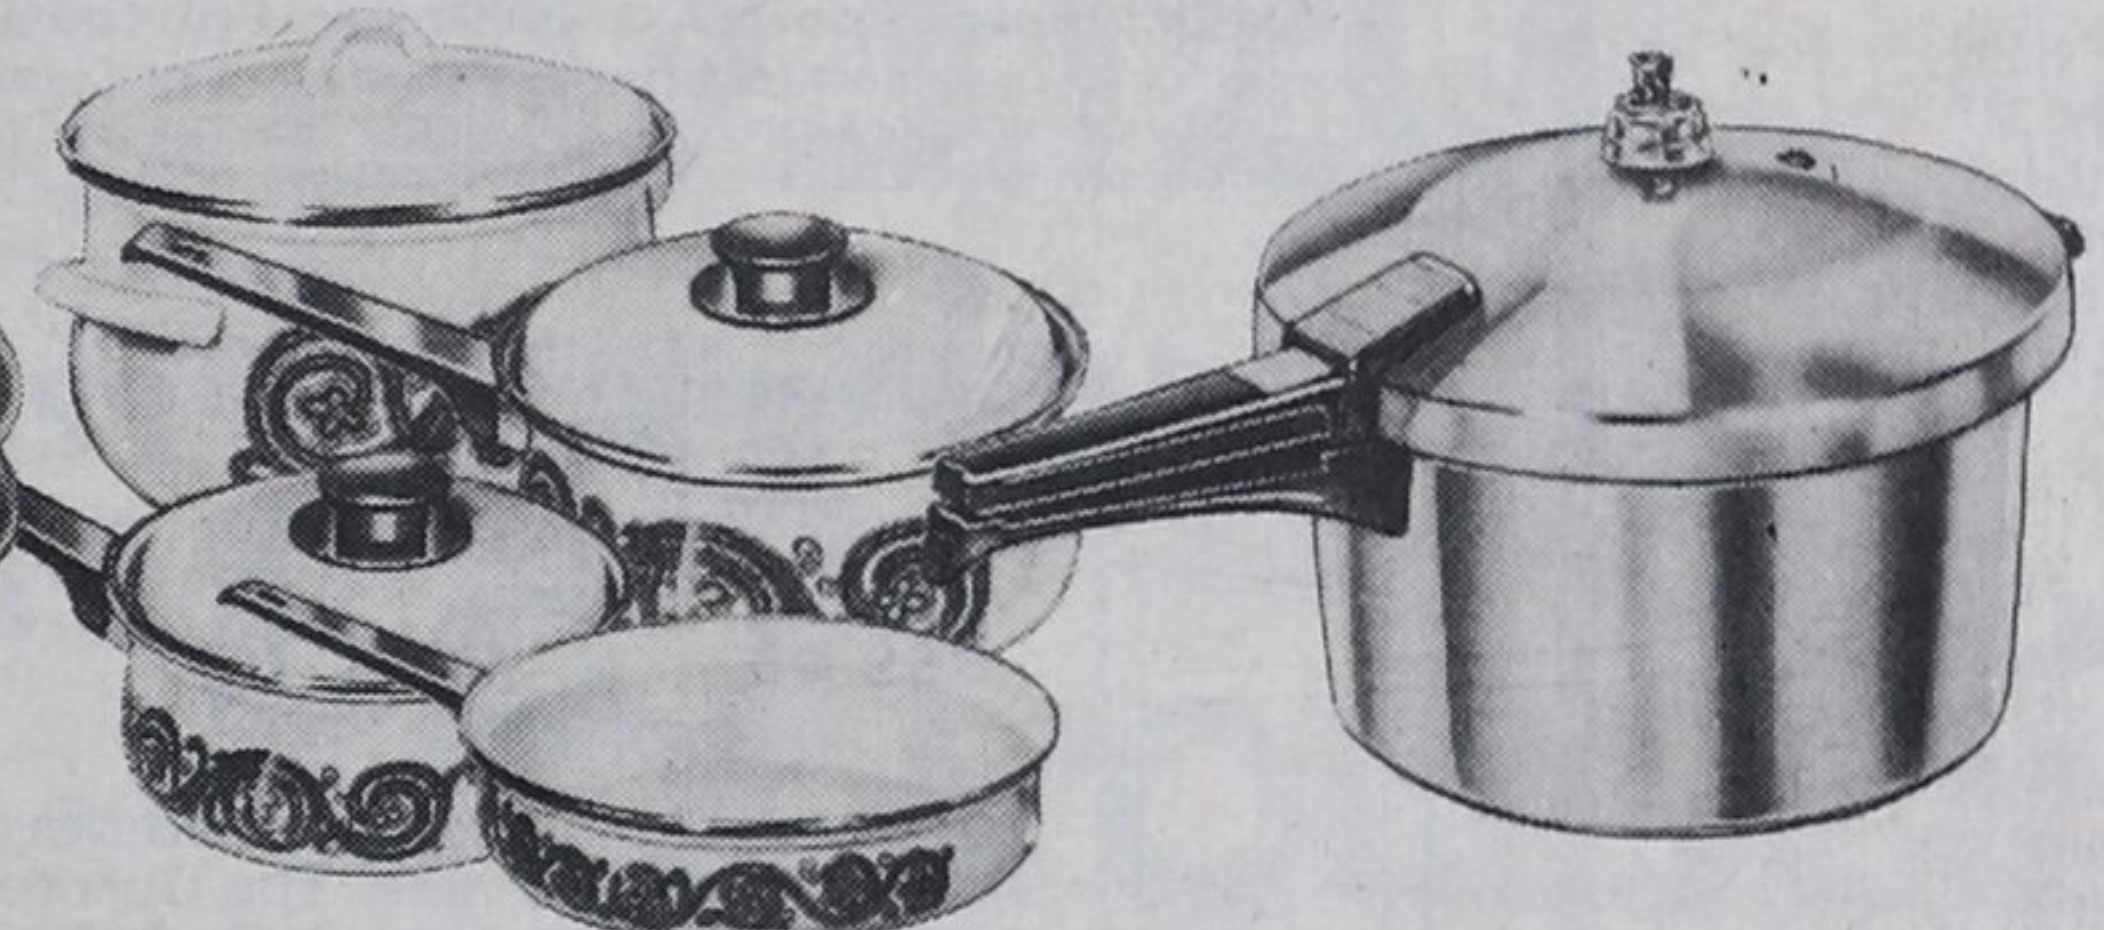

7-Piece Cookware Set

'Provincial' porcelain-enameled steel in an earthy sandstone color. Set: 49 1/2-ounce and 66-ounce covered saucepans, 165-ounce Dutch oven with lid that also fits the 10-inch fry pan. 42-0036 **7-pc set...**

39⁹⁵

Presto Pressure Cooker

Cooks whole meals fast. Retains vitamins. Saves fuel. Heavy cast aluminum with the exclusive regulator & automatic air vent for safe use. 200-oz capacity. Polished aluminum or Almond finish. 42-0079X

41⁹⁵