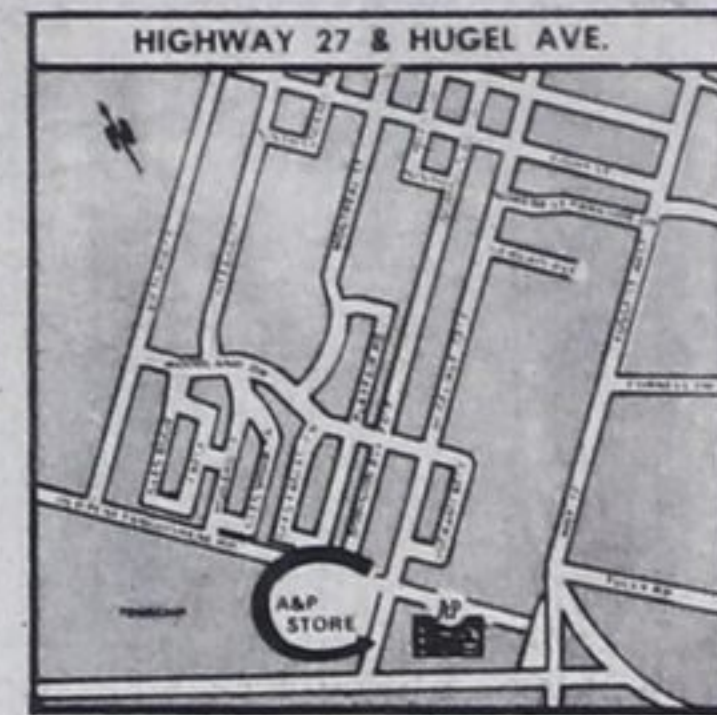

DOWN

this week at A&P!

It's back to school time!
Shop A&P for Great
**MEALTIME
SPECIALS!**

SAVE 40¢ **ACTION PRICE**

1.99

Process Cheese Slices
**KRAFT
SINGLES**

500 g
pkg

(Our Regular Price 2.39)