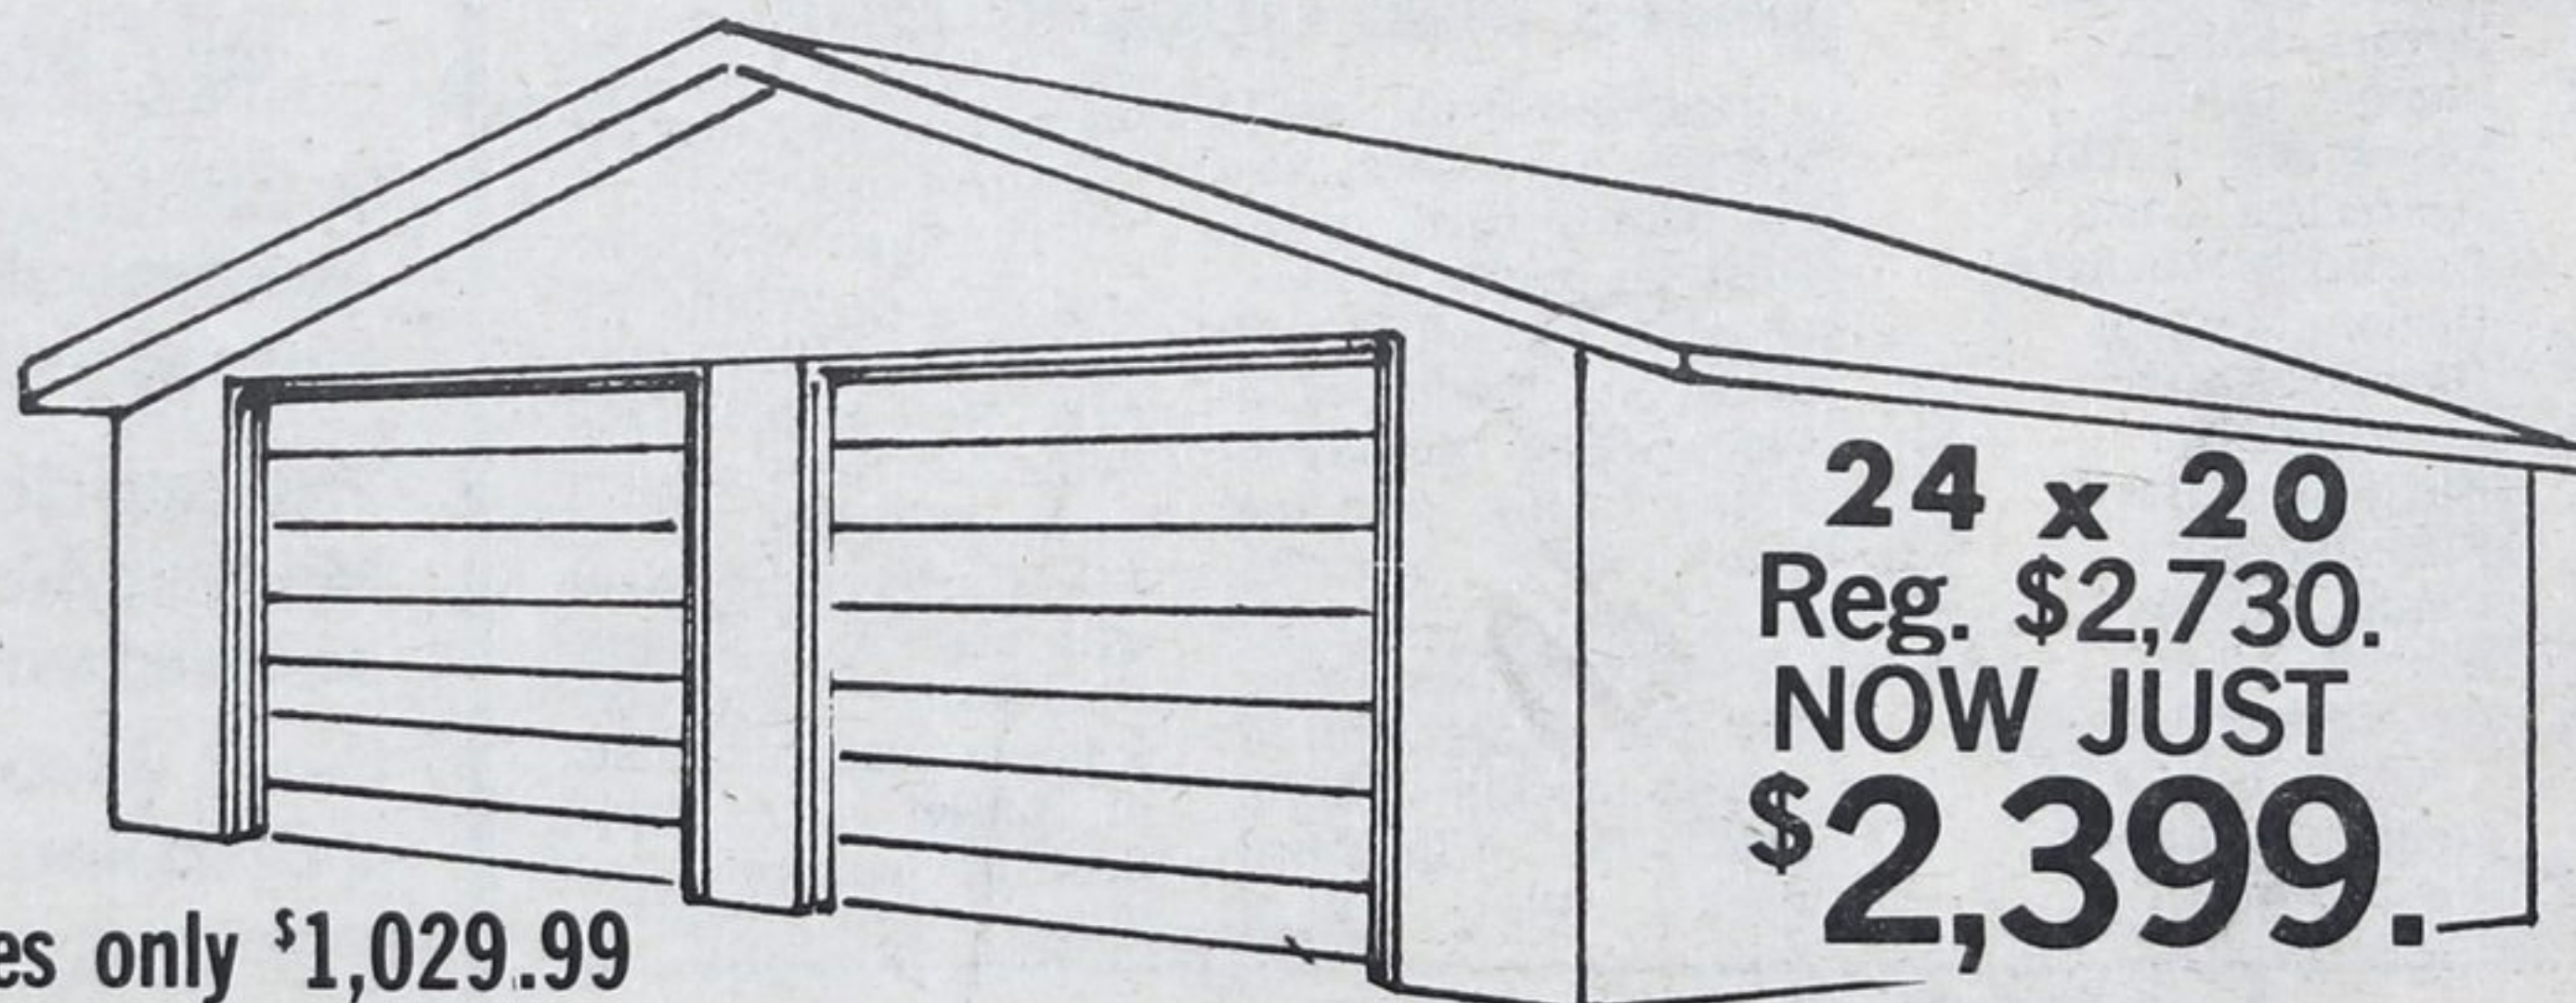

NEW

INSTANT GARAGES

at  **BEAVER**

HURRY! Special Introductory Offer expires Sept. 6/80

**it only
takes one
weekend**

See our model on display

Unsheathed walls & trusses only - \$689.99

Unsheathed walls & trusses only - \$806.99

**pre-built
walls &
trusses**

Unsheathed walls & trusses only \$1,029.99

Beaver Instant Garages

Beaver Instant Garages are designed for quick assembly. Pre-built components make it easy. And you actually save both time and money, whether you do-it-yourself or hire a carpenter. So select the model that will best suit your needs for car protection, storage or workshop space, then get started right away. You'll be amazed at how easy it really is especially with expert advice from your Beaver Store.