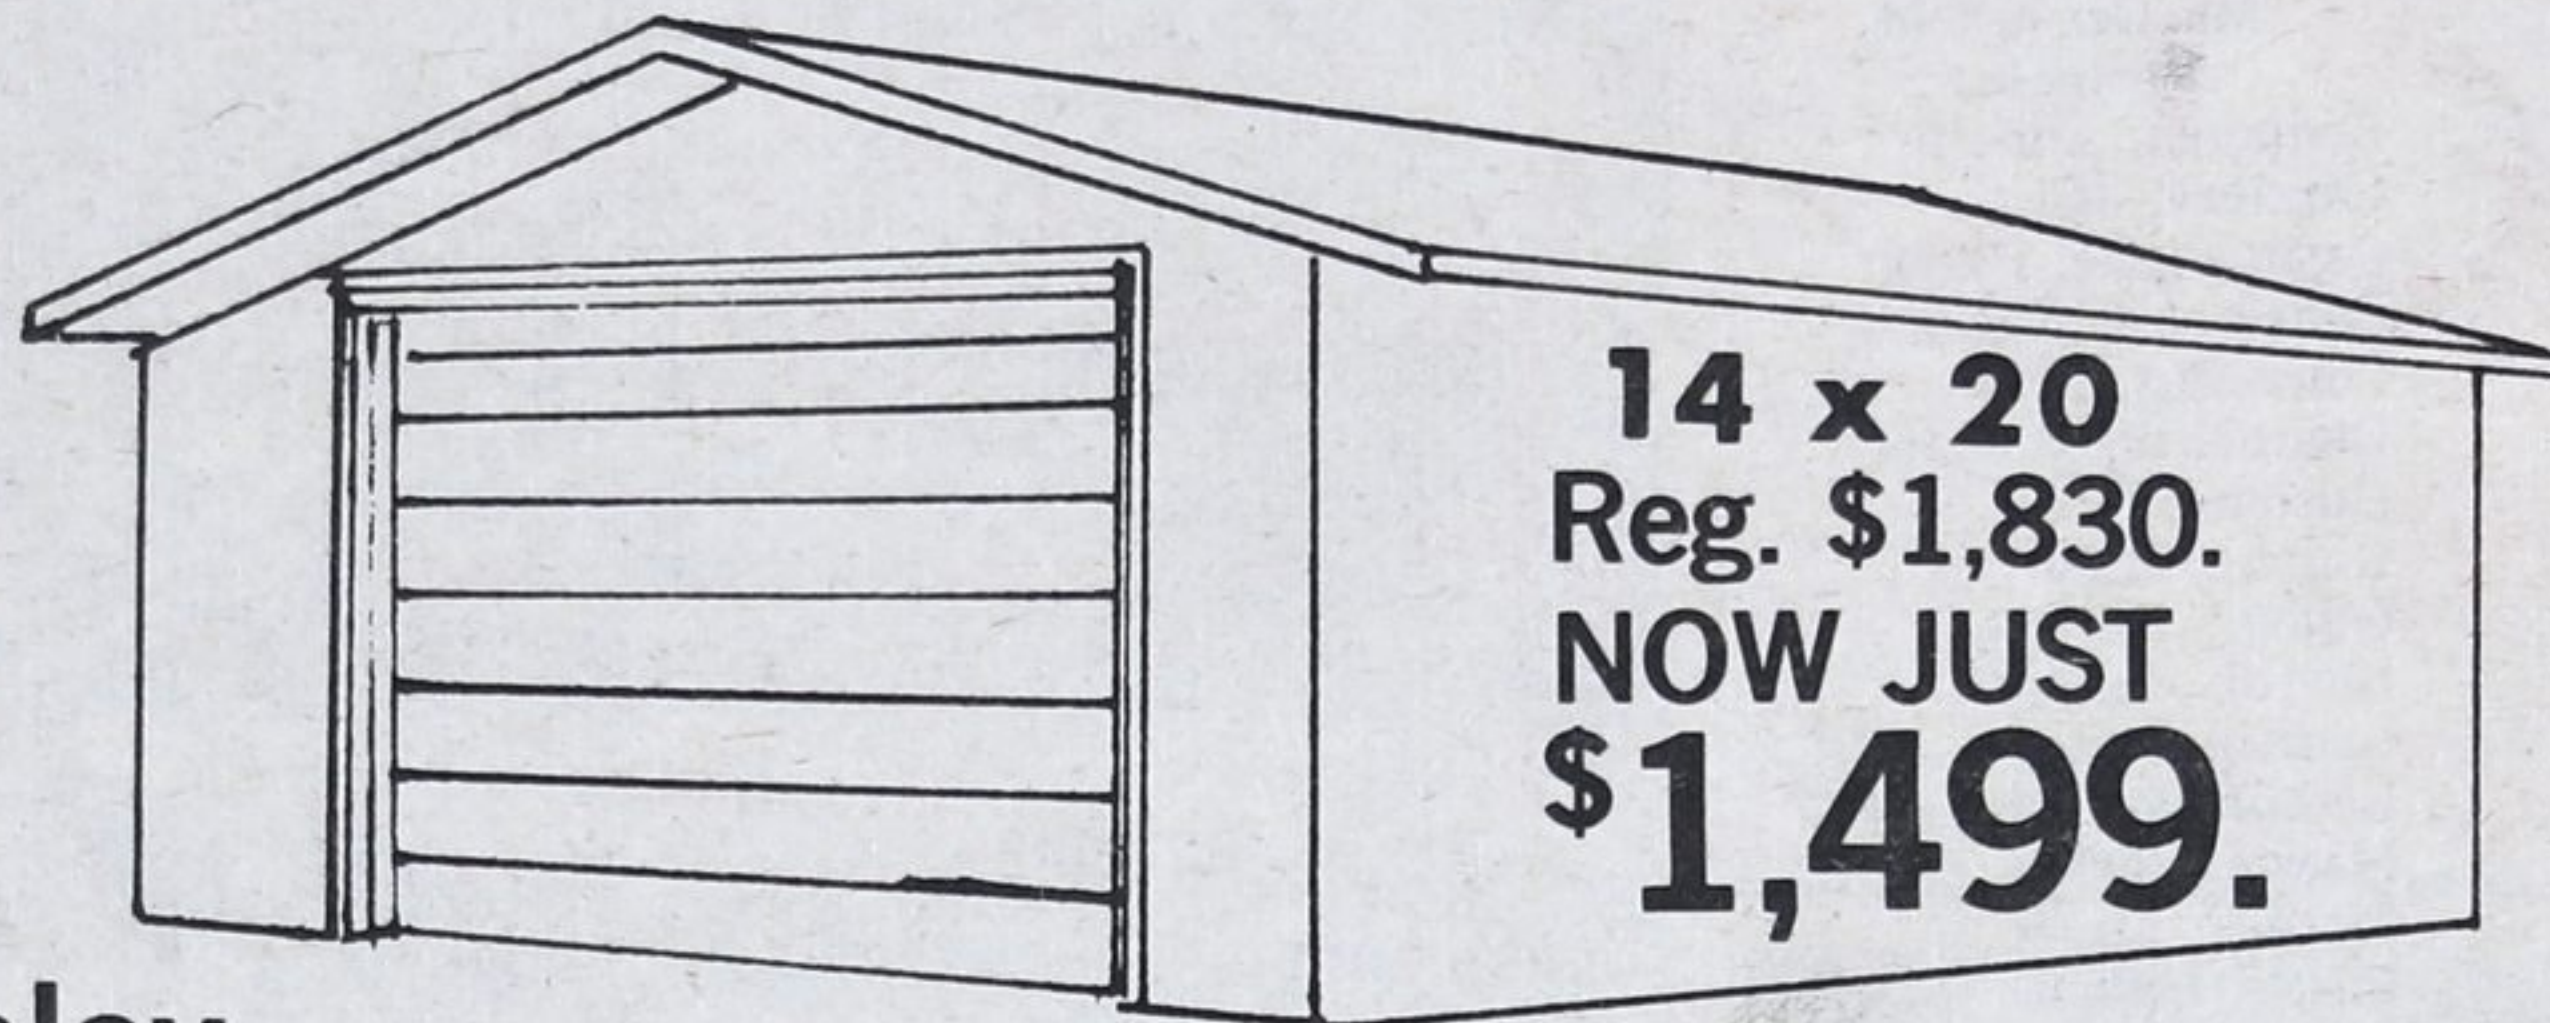

NEW

INSTANT GARAGES

at  **BEAVER**

HURRY! Special Introductory Offer expires Sept. 6/80

**it only
takes one
weekend**

See our model on display

Unsheathed walls & trusses only - \$689.99

Unsheathed walls & trusses only - \$806.99

**pre-built
walls &
trusses**

Unsheathed walls & trusses only \$1,029.99

Beaver Instant Garages

Beaver Instant Garages are designed for quick assembly. Pre-built components make it easy. And you actually save both time and money, whether you do-it-yourself or hire a carpenter. So select the model that will best suit your needs for car protection, storage or workshop space, then get started right away. You'll be amazed at how easy it really is especially with expert advice from your Beaver Store.