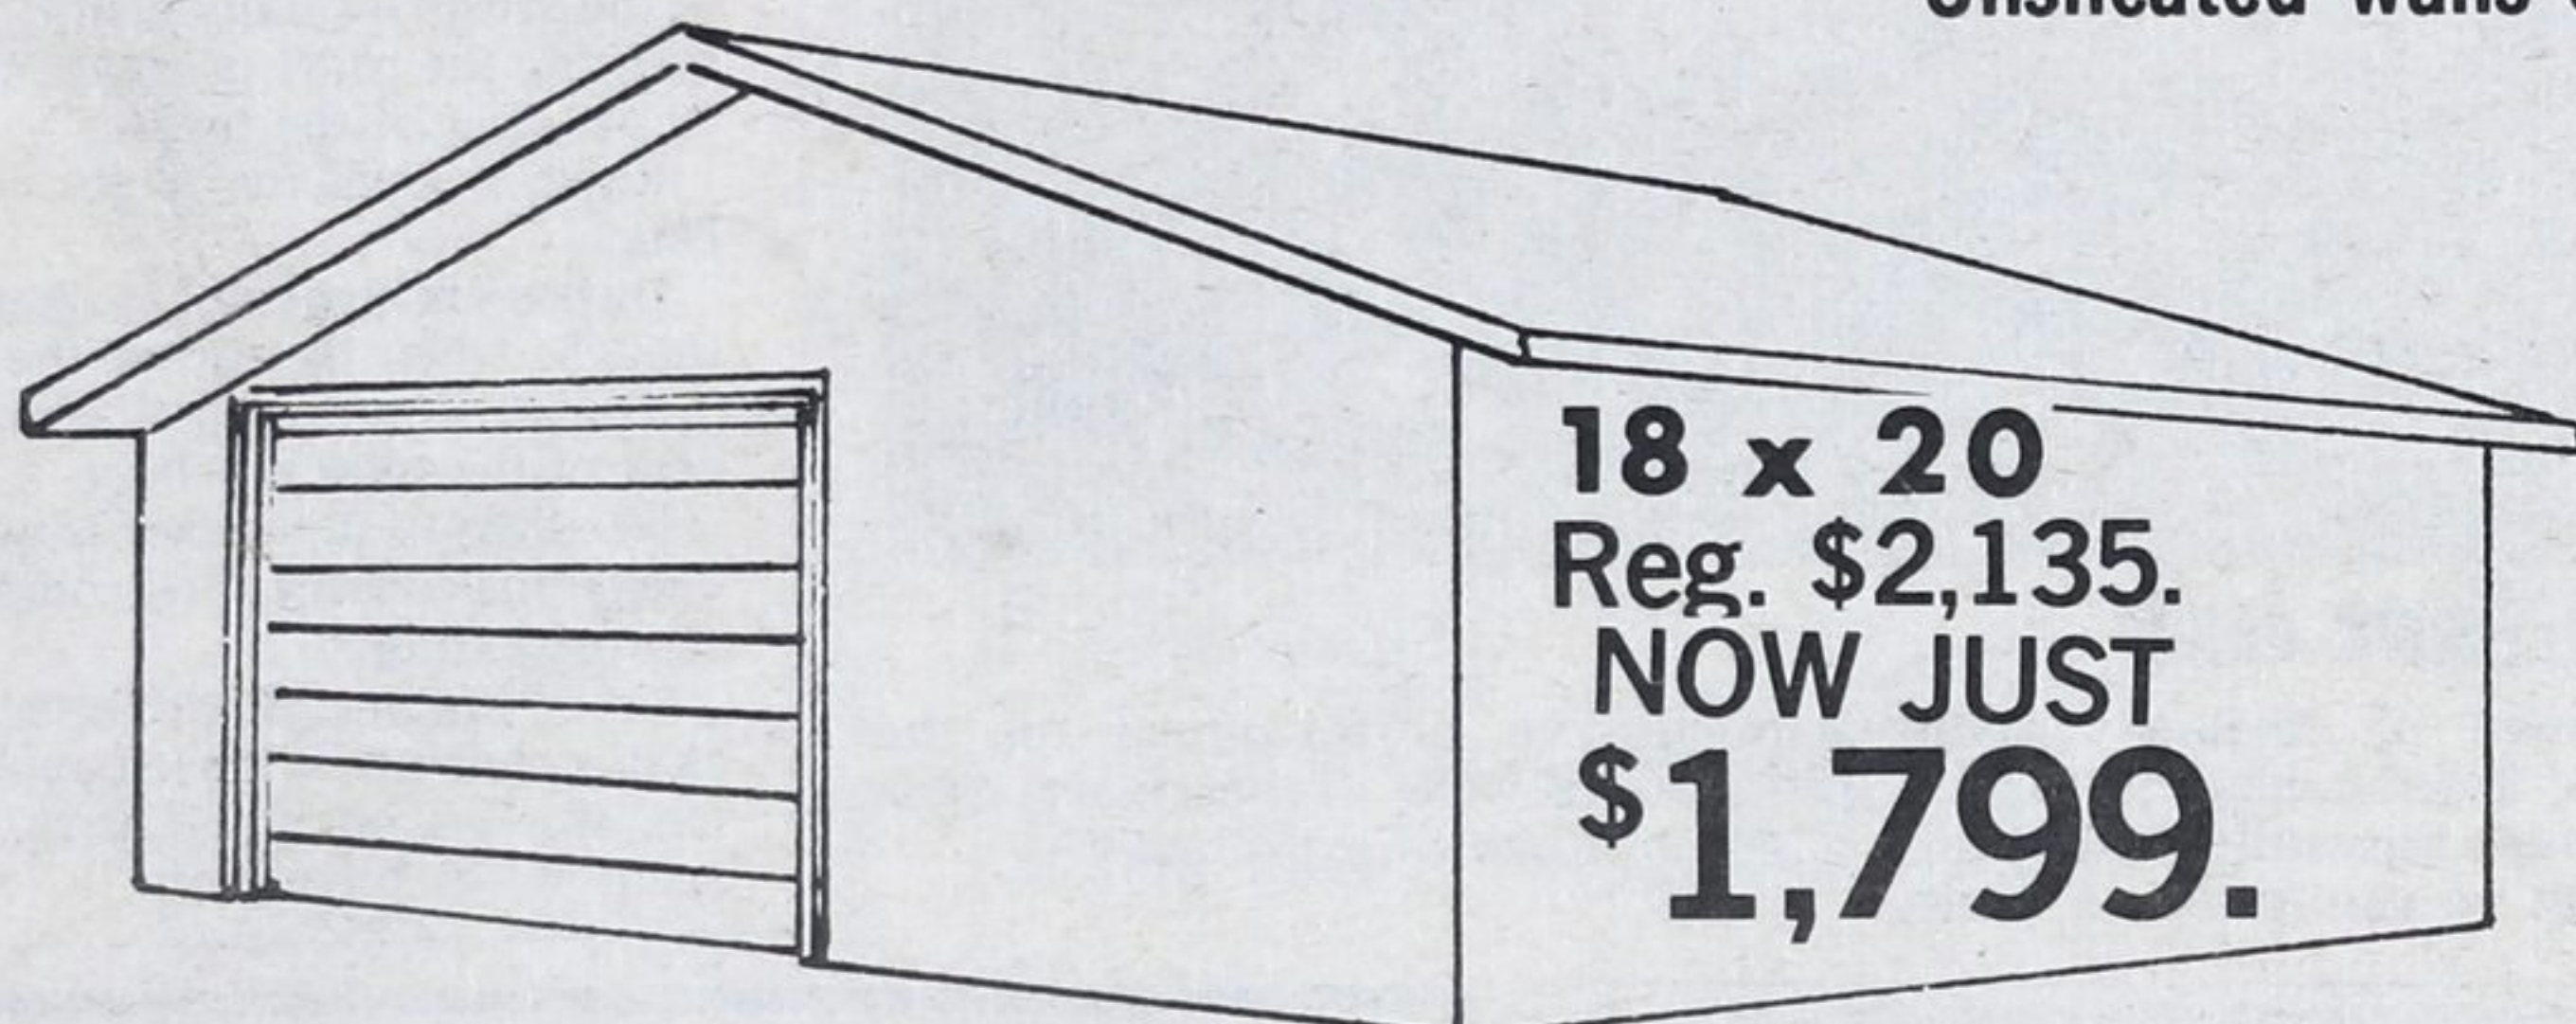

NEW

INSTANT GARAGES

at  **BEAVER**

HURRY! Special Introductory Offer expires Sept. 6/80

**it only
takes one
weekend**

See our model on display

Unsheathed walls & trusses only - \$689.99

Unsheathed walls & trusses only - \$806.99

**pre-built
walls &
trusses**

Unsheathed walls & trusses only \$1,029.99

Beaver Instant Garages

Beaver Instant Garages are designed for quick assembly. Pre-built components make it easy. And you actually save both time and money, whether you do-it-yourself or hire a carpenter. So select the model that will best suit your needs for car protection, storage or workshop space, then get started right away. You'll be amazed at how easy it really is especially with expert advice from your Beaver Store.