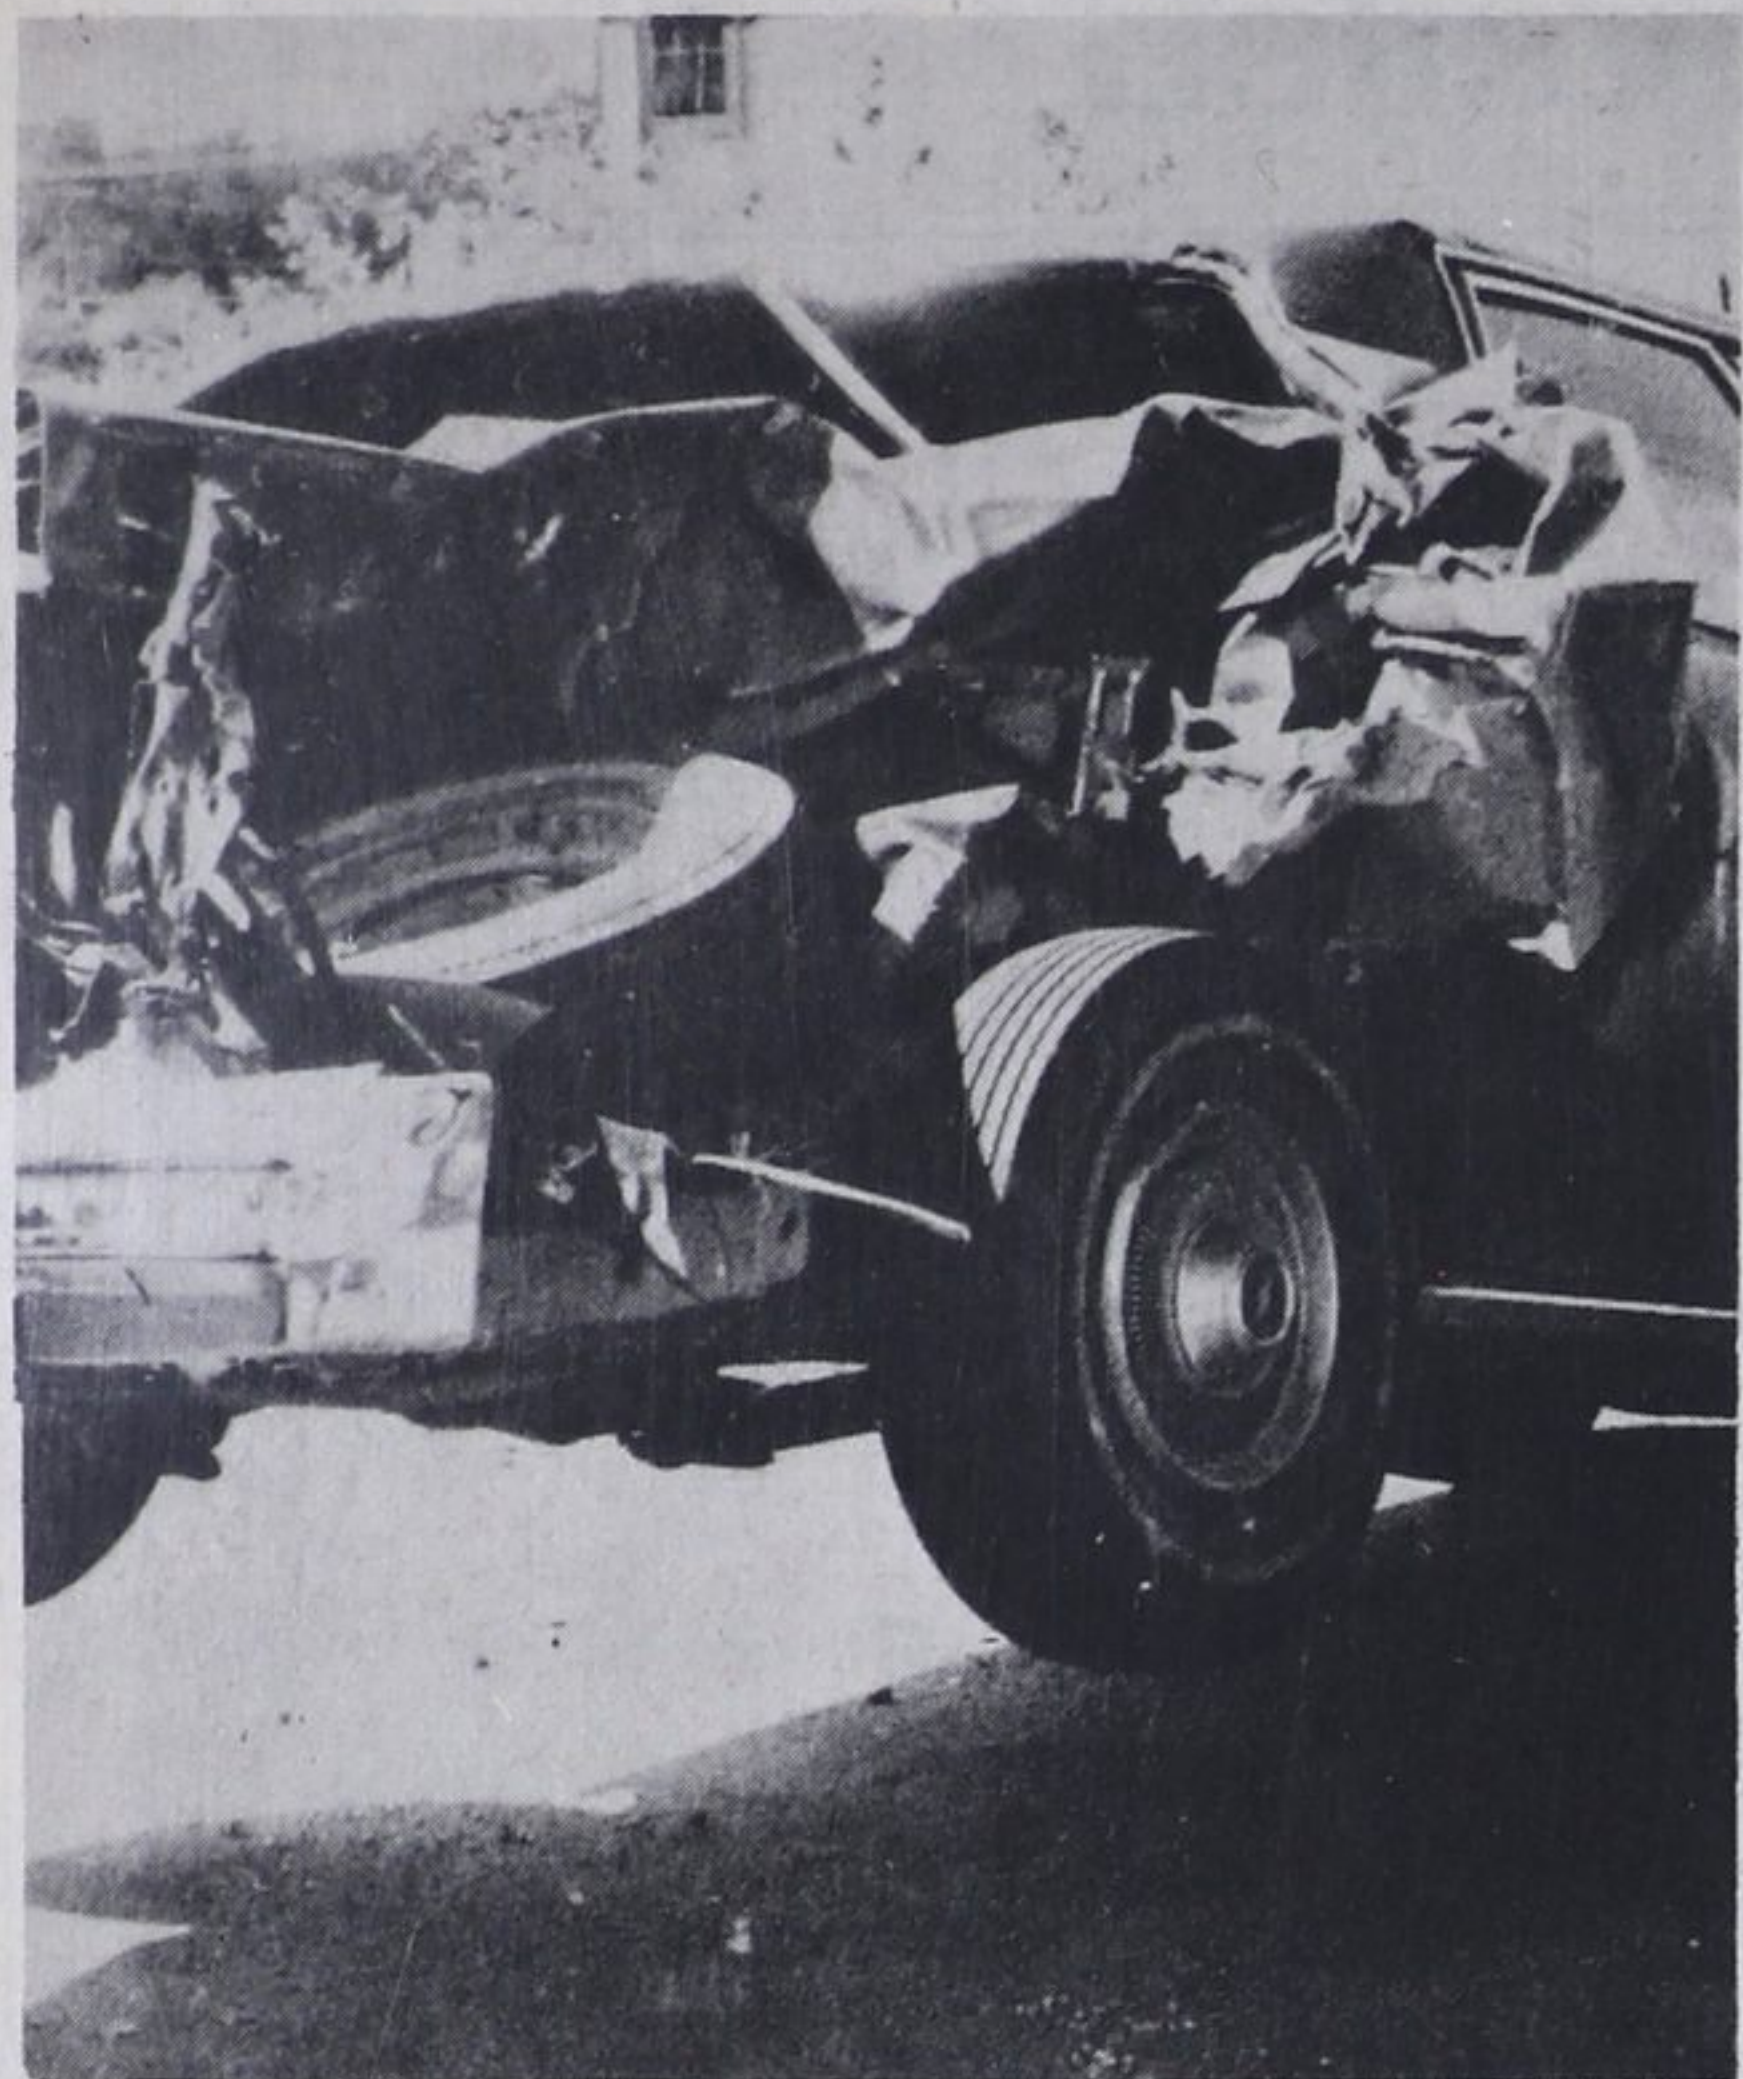

Police didn't have to go far for accident

On OPP's doorstep

In the left photo is the MacDonald car after it was removed from the scene of the accident. Right is the transport cab and piggy-back trailer in the ditch in front of the Midland OPP office.

Two young girls received minor injuries in a car and truck collision that almost literally occurred on the doorstep of the OPP last Friday afternoon.

Mary Cadeau, 7, and Kimberly Wright, 11, both of Hayes Street, Port McNicoll, were two of four passengers in a car driven by Donna Marie MacDonald, also of Hayes Street.

MacDonald was northbound on Highway 27 just north of Hugel Street in Midland and starting to turn left when her car was struck in the rear by a transport cab pulling a flatbed trailer with a load of fibreglass boats.

Both vehicles were in the passing lane.

MacDonald's car was spun around in a circle and stopped pointing south in the southbound lane of Highway 27. The truck ended up in the ditch in front of the OPP office on the west side of the highway.