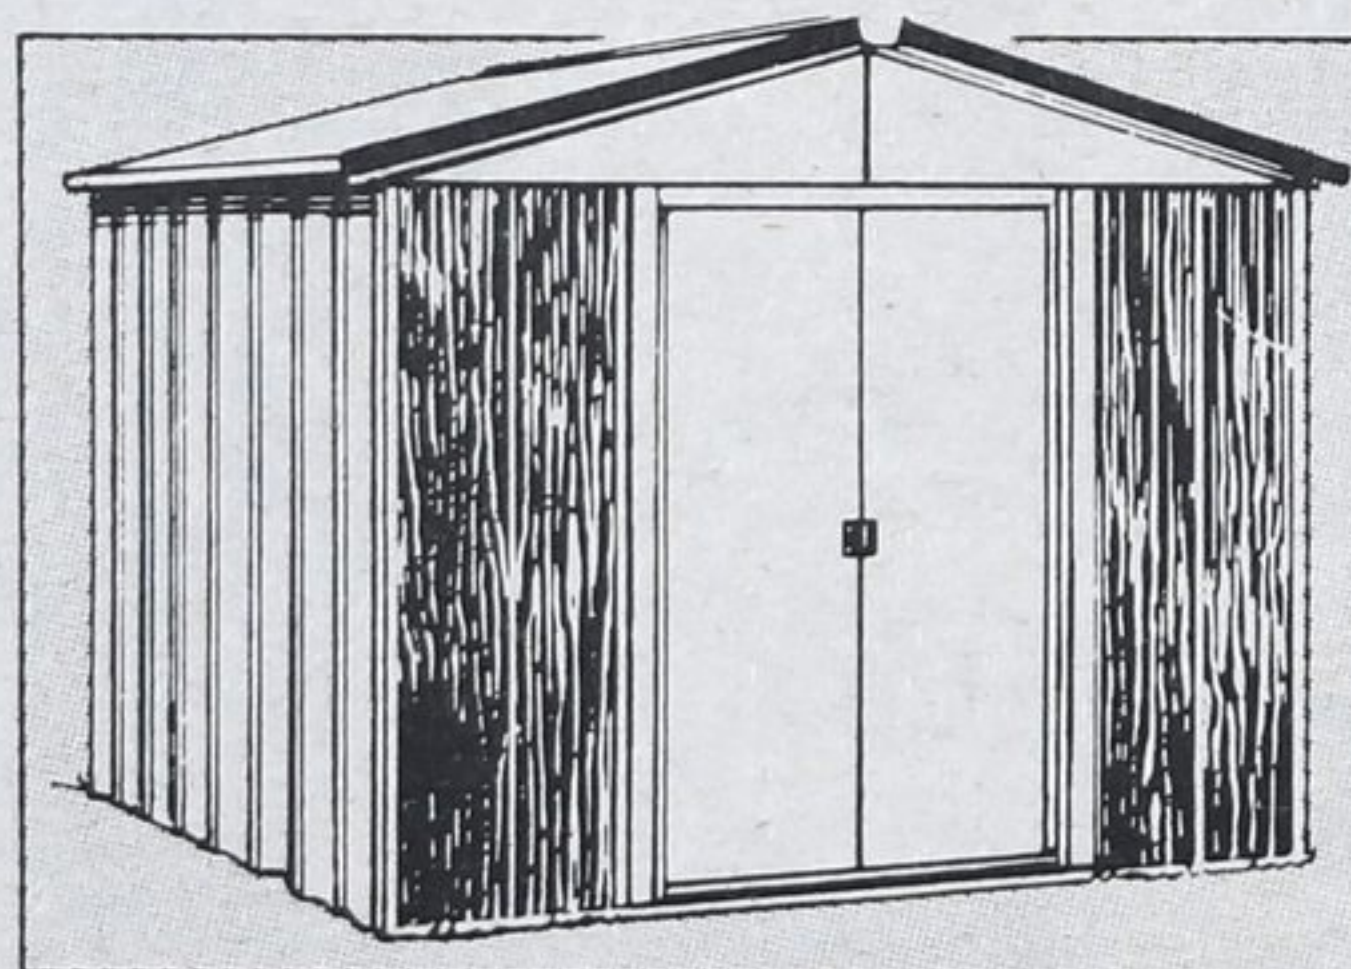

be confident - make sure it's

BILTRITE

CASH & CARRY

2x4-6'
SPRUCE STUD

69¢

2x4' SPRUCE
BUDGET STUD

89¢

AUGUST BONANZA!

PRESSURE TREATED LUMBER

Thinking of building outdoors? Pressure treated wood is the best choice. It will withstand the elements, wear, and time.

1x6" **30¢** lin.ft.   4x4" **80¢** lin.ft.

Bring In Your Fencing Plan For A Free Estimate

KAISER ALUMINUM SIDING

Adds beauty and protection to your home investment! Installs easily.

Backer extra **75.98** sq.

White Vented Soffit **11.69** 16"x12'

White Fascia **5.95** 6"x10'

IN-STOCK MASON GLIDE WINDOWS

Windows are glazed horizontal insulated slider type. White half screen. Sizes are for rough stud opening.

BATHROOM 29 1/2" x 20 3/4" **47.98** Reg. 57.98

KITCHEN 47 1/2" x 36 3/4" **90.00** Reg. 105.89

BEDROOM 35 1/2" x 36 3/4" **74.45** Reg. 87.45

GARAGE DOORS

Choose from either a one piece steel, or a wood sectional garage door.

Steel 8'x7' **139.00** Reg. 144.49

Wood Sectional 9'x7' **244.95**

CHAIN LINK FENCING

Choose from our complete selection of chain link fencing and accessories.

"CHATEAU" STORAGE SHED

Organize all your outdoor accessories in this steel storage shed. Features a baked enamel finish and easy to open sliding door.

8'x5' **149.00** Reg. 165.00

8'x7' **165.00** Reg. 185.00

10'x7' **209.00** Reg. 239.00

NEW! NO-NAME PRODUCTS

White Paint
Interior/exterior latex paint for budget projects.

5.55 Gallon

7-7-7 FERTILIZER
General purpose for a healthy green lawn. Package covers approximately 1500 sq. ft.

1.99

PAINT THINNER
Thins paint, removes spots from floors, clothing etc.

2.49 4 litre

STORE HOURS:

Mon.-Thurs. 7:30-6
Fri. 7:30-9
Sat. 8-5.

188 Main Street, Penetanguishene

549-7404