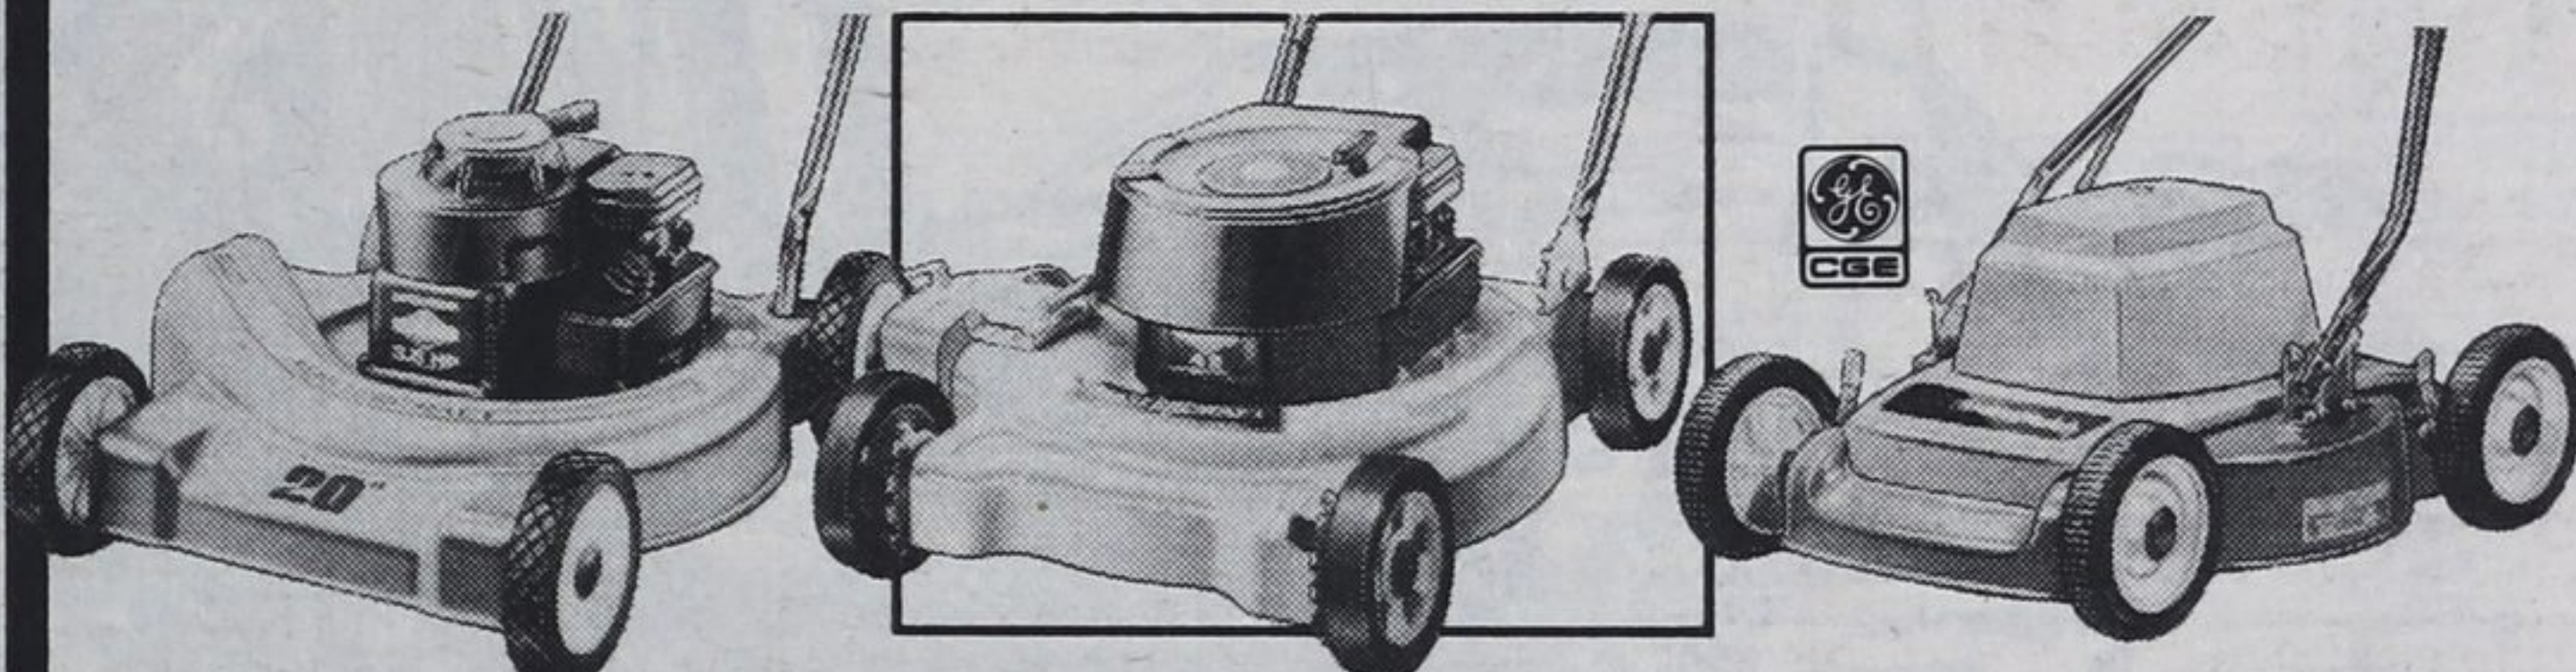

Green power

Muscle machines for lawn and garden

Sale prices in effect to June 14th while quantities last

Save \$30⁰⁰

Model #5775
3-Inch Power Planer
59⁹⁵

Our Reg \$89.95

Powerful 1/2-hp, 13,700-rpm motor provides fast, accurate removal of excess material. Features include edge guide; adjustable cutting depth; 3-inch cut-width. Shoe length 11 1/2 inches. Weighs just 7 1/2 lb. An excellent addition to the home workshop — at an exceptional saving! 54-6622

19" Mastercraft Mower
3-hp, 4-Cycle Gas Engine

Performance you can count on, with some big 'plus' features! Fingertip recoil start; throttle control on the handle; fully baffled deck. Powered by the dependable 3-hp Briggs & Stratton engine. Six-inch high-impact plastic wheels with 5 manual height adjustments. Comfortable handle of 7/8" chromed tubular steel. Get one going on your lawn today! 60-1721

Our Reg \$19.95

Snap in a nylon whip and cut a 6" swath! Easy way to trim your lawn. 1.5-amp motor; 14,000 rpm. About 2 1/2 lb. CSA-certified. Whips included. 59-7910

20" Mastercraft
3 1/2-hp Briggs & Stratton engine; fully baffled deck; recoil start; throttle control on handle; 7" wheels; manual height adjustment. 60-1601
124⁹⁵
Grass catcher. 60-6401 22.95

13" Shrub/Hedge Trimmer
31⁹⁵

Exclusive scalloped teeth for quicker, cleaner cutting

Reciprocal-action double-edge blades cut at 3000 spm. Friction clutch protects 2.2-amp double-insulated motor. Safety trigger locks off when released. Universal cord adapter. About 5 1/2 lb. 59-7921