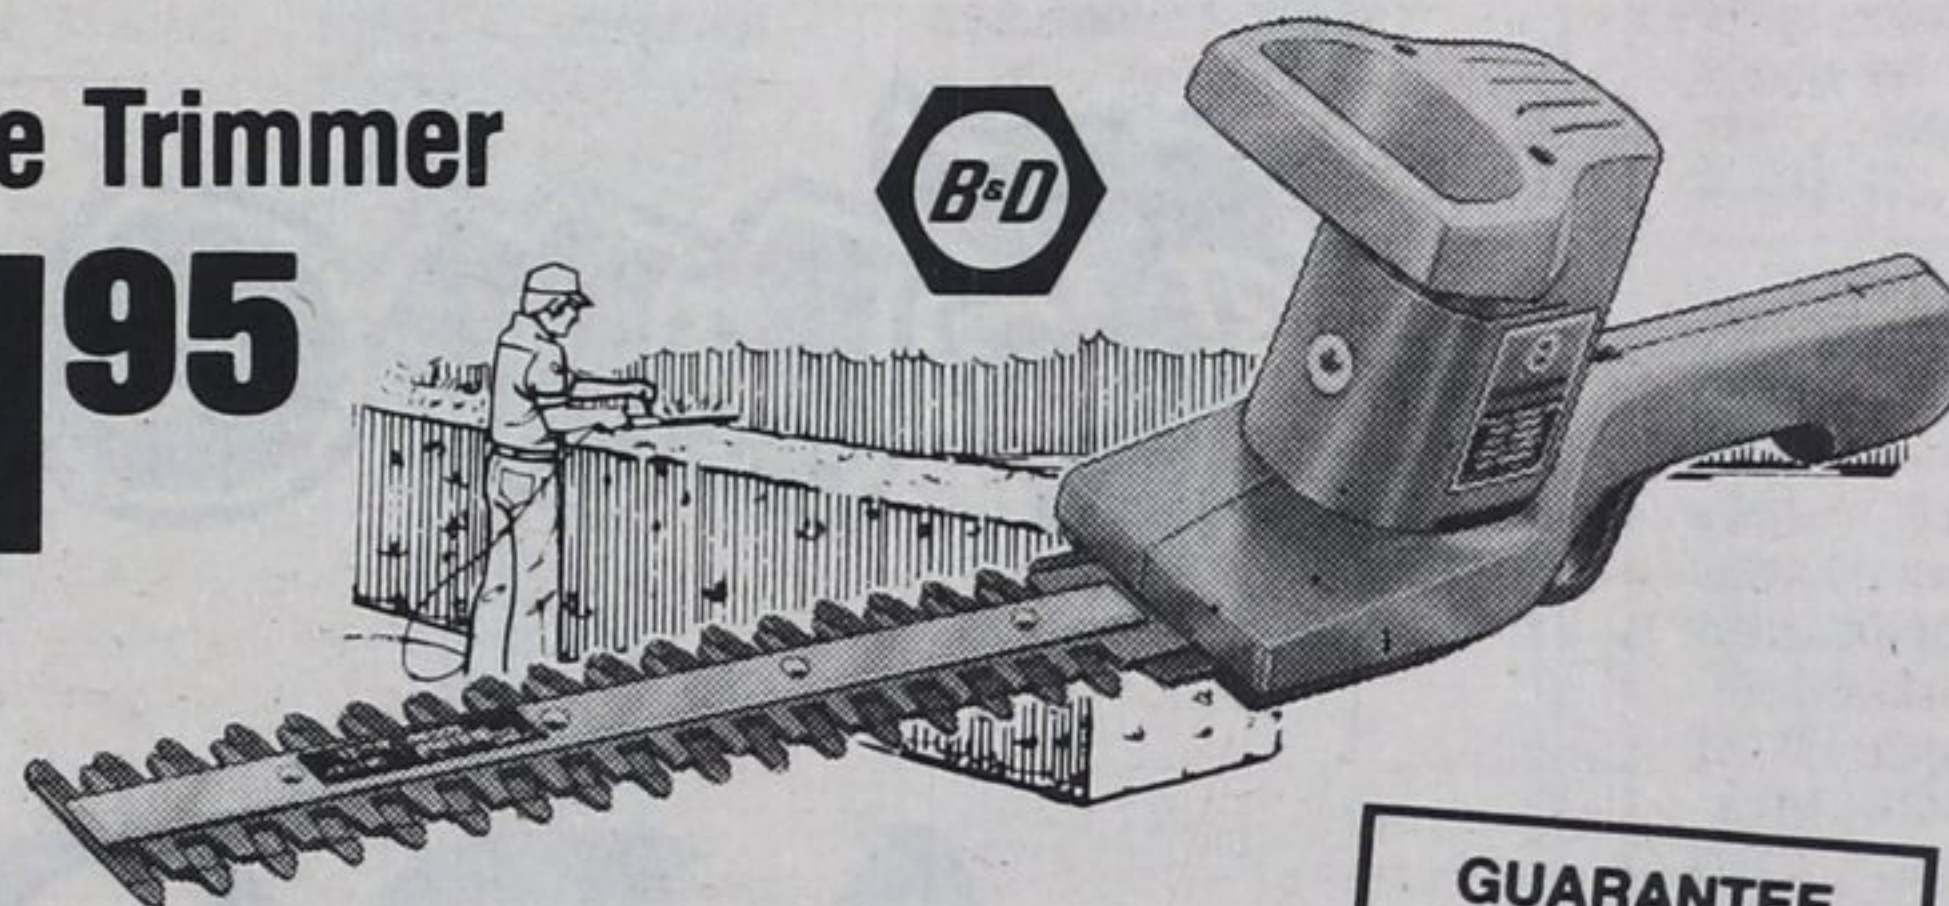

Green power

Muscle machines for lawn and garden

Sale prices in effect to June 14th while quantities last

Save \$30⁰⁰

Model #5775
3-Inch Power Planer
59⁹⁵

Our Reg \$89.95

Powerful 1/2-hp, 13,700-rpm motor provides fast, accurate removal of excess material. Features include edge guide; adjustable cutting depth; 3-inch cut-width. Shoe length 11 1/2 inches. Weighs just 7 1/2 lb. An excellent addition to the home workshop — at an exceptional saving! 54-6622

Our Reg \$19.95

Snap in a nylon whip and cut a 6" swath! Easy way to trim your lawn. 1.5-amp motor; 14,000 rpm. About 2 1/2 lb. CSA-certified. Whips included. 59-7910

20" Mastercraft
3 1/2-hp Briggs & Stratton engine; fully baffled deck; recoil start; throttle control on handle; 7" wheels; manual height adjustment. 60-1601
124⁹⁵
Grass catcher. 60-6401 22.95

20" Mulch 'N Mower
No more raking — fine clippings are fed back to lawn as nutrients! 4-hp Briggs & Stratton engine; vertical starter; throttle control on handle; 5 height adjustments. 60-1602
218⁹⁵

18" CGE ElectroMulch
Grooms and feeds your lawn with fine-chopped cuttings! No raking or bagging. 7-inch wheels with height adjusters. Folding handle. 60-1650
179⁰⁰
Power Cord sold separately.

13" Shrub/Hedge Trimmer
31⁹⁵

Exclusive scalloped teeth for quicker, cleaner cutting

Reciprocal-action double-edge blades cut at 3000 spm. Friction clutch protects 2.2-amp double-insulated motor. Safety trigger locks off when released. Universal cord adapter. About 5 1/2 lb. 59-7921