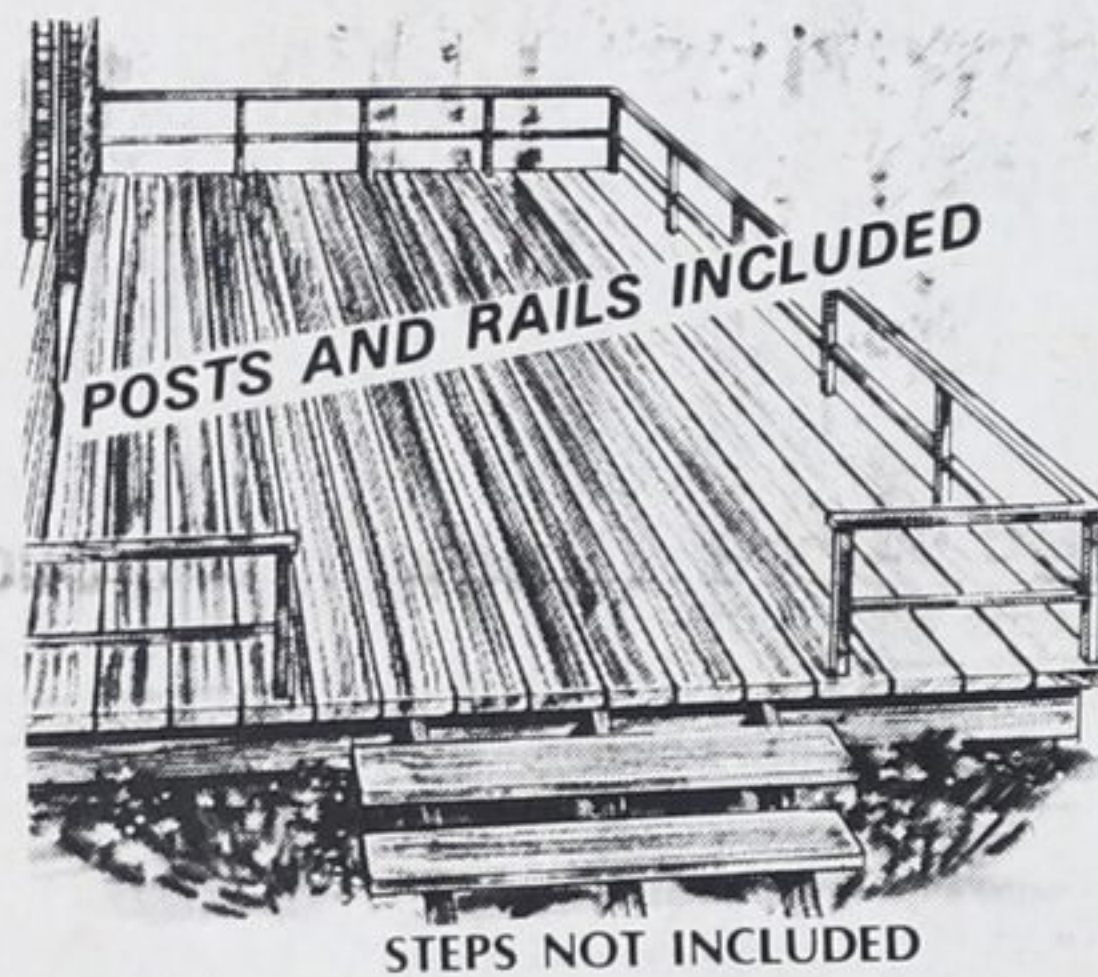

BILTRITE

CASH & CARRY

TAKE IT FROM BUSTER...

"Great values for your lawn and garden"

Build-It-Yourself Full Height Patio Deck

Be the envy of the neighbourhood with an 8 x 12' patio deck. Material package [with free plans] includes everything you need except the steps, to suit your terrain and tastes. Larger sizes are available. Unassembled.

197⁰⁰ EACH
PRESSURE TREATED
OUR BOOK PRICE 215⁵⁰

142⁵⁰ EACH
SPRUCE

Our Own Brand Biltrite Stain
To protect and beautify your fences, decks, lawn furniture, etc. Available in popular cedar or redwood colours.

3⁹⁵ GALLON
3" Stain Brush 2⁹⁵ EACH